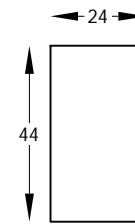

MM134024
BUMPER
OTTOMAN