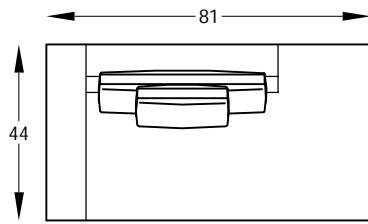

# KUBIX SERIES

M134090  
SOFA

M134082\* L&R  
ONE-ARM LOVESEAT W/BUMPER  
(LAF Shown)

MM134058 L&R  
ONE-ARM LOVESEAT  
(LAF Shown)

MM134024  
BUMPER  
OTTOMAN

M134072\* L&R  
MM134072 L&R  
ARMLESS SOFA W/BUMPER  
(RSB Shown)

M134098 L&R  
RETURN LOVESEAT W/BUMPER  
(RSB Shown)

M134048\* &  
MM134048  
ARMLESS LOVESEAT

M134047  
COCKTAIL OTTOMAN

MM134074 L&R  
ARMLESS LOVESEAT W/RETURN  
(LSA Shown)

MM134081  
WEDGE

\* INDICATES FREESTANDING