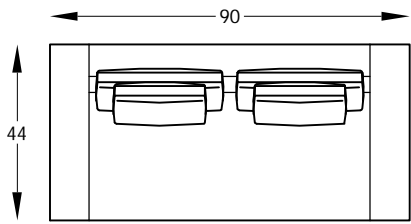

# KUBIX SERIES

M134090  
SOFA

M134082\* L&R  
ONE-ARM LOVESEAT W/BUMPER  
(LAF Shown)

MM134058 L&R  
ONE-ARM LOVESEAT  
(LAF Shown)

MM134024  
BUMPER  
OTTOMAN

M134072\* L&R  
MM134072 L&R  
ARMLESS SOFA W/BUMPER  
(RSB Shown)

M134098 L&R  
RETURN LOVESEAT W/BUMPER  
(RSB Shown)

M134048\* &  
MM134048  
ARMLESS LOVESEAT

M134047  
COCKTAIL OTTOMAN

MM134074 L&R  
ARMLESS LOVESEAT W/RETURN  
(LSA Shown)

MM134081  
WEDGE

\* INDICATES FREESTANDING