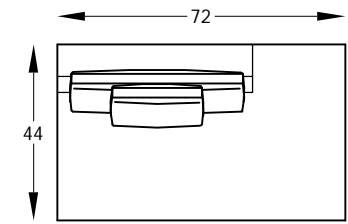

# KUBIX SERIES

M134090  
SOFA

M134082\* L&R  
ONE-ARM LOVESEAT W/BUMPER  
(LAF Shown)

MM134058 L&R  
ONE-ARM LOVESEAT  
(LAF Shown)

MM134024  
BUMPER  
OTTOMAN

M134072\* L&R  
MM134072 L&R  
ARMLESS SOFA W/BUMPER  
(RSB Shown)

M134098 L&R  
RETURN LOVESEAT W/BUMPER  
(RSB Shown)

M134048\* &  
MM134048  
ARMLESS LOVESEAT

M134047  
COCKTAIL OTTOMAN

MM134074 L&R  
ARMLESS LOVESEAT W/RETURN  
(LSA Shown)

MM134081  
WEDGE

\* INDICATES FREESTANDING