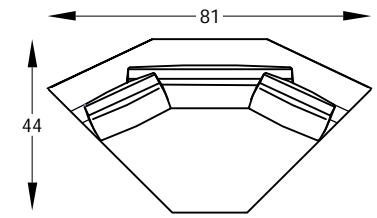

M134098 L&R  
RETURN LOVESEAT W/BUMPER  
(RSB Shown)

M134048\* &  
MM134048  
ARMLESS LOVESEAT

M134047  
COCKTAIL OTTOMAN

MM134074 L&R  
ARMLESS LOVESEAT W/RETURN  
(LSA Shown)

MM134081  
WEDGE

\* INDICATES FREESTANDING