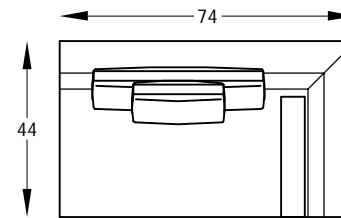

# KUBIX SERIES

M134090  
SOFA

M134082\* L&R  
ONE-ARM LOVESEAT W/BUMPER  
(LAF Shown)

MM134058 L&R  
ONE-ARM LOVESEAT  
(LAF Shown)

MM134024  
BUMPER  
OTTOMAN

M134072\* L&R  
MM134072 L&R  
ARMLESS SOFA W/BUMPER  
(RSB Shown)

M134098 L&R  
RETURN LOVESEAT W/BUMPER  
(RSB Shown)

M134048\* &  
MM134048  
ARMLESS LOVESEAT

M134047  
COCKTAIL OTTOMAN

MM134074 L&R  
ARMLESS LOVESEAT W/RETURN  
(LSA Shown)

MM134081  
WEDGE

\* INDICATES FREESTANDING