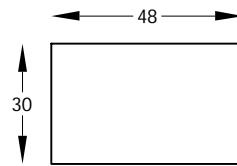

M134098 L&R  
RETURN LOVESEAT W/BUMPER  
(RSB Shown)

M134048\* &  
MM134048  
ARMLESS LOVESEAT

M134047  
COCKTAIL OTTOMAN

MM134074 L&R  
ARMLESS LOVESEAT W/RETURN  
(LSA Shown)

MM134081  
WEDGE

\* INDICATES FREESTANDING