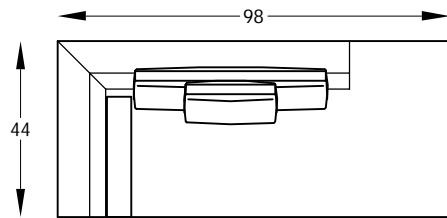

# KUBIX SERIES

M134090  
SOFA

M134082\* L&R  
ONE-ARM LOVESEAT W/BUMPER  
(LAF Shown)

MM134058 L&R  
ONE-ARM LOVESEAT  
(LAF Shown)

MM134024  
BUMPER  
OTTOMAN

M134072\* L&R  
MM134072 L&R  
ARMLESS SOFA W/BUMPER  
(RSB Shown)

M134098 L&R  
RETURN LOVESEAT W/BUMPER  
(RSB Shown)

M134048\* &  
MM134048  
ARMLESS LOVESEAT

M134047  
COCKTAIL OTTOMAN

MM134074 L&R  
ARMLESS LOVESEAT W/RETURN  
(LSA Shown)

MM134081  
WEDGE

\* INDICATES FREESTANDING