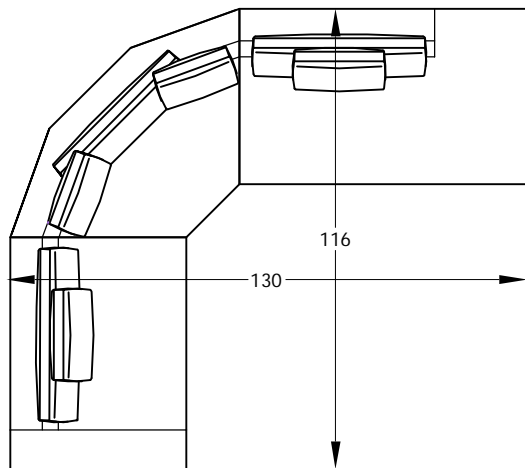

M134098 L&R  
RETURN LOVESEAT W/BUMPER  
(RSB Shown)

M134048\* &  
MM134048  
ARMLESS LOVESEAT

M134047  
COCKTAIL OTTOMAN

MM134074 L&R  
ARMLESS LOVESEAT W/RETURN  
(LSA Shown)

MM134081  
WEDGE

\* INDICATES FREESTANDING