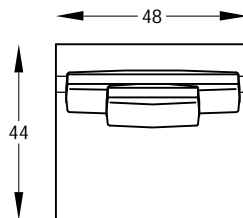

# KUBIX SERIES

M134090  
SOFA

M134082\* L&R  
ONE-ARM LOVESEAT W/BUMPER  
(LAF Shown)

MM134058 L&R  
ONE-ARM LOVESEAT  
(LAF Shown)

MM134024  
BUMPER  
OTTOMAN

M134072\* L&R  
MM134072 L&R  
ARMLESS SOFA W/BUMPER  
(RSB Shown)

M134098 L&R  
RETURN LOVESEAT W/BUMPER  
(RSB Shown)

M134048\* &  
MM134048  
ARMLESS LOVESEAT

M134047  
COCKTAIL OTTOMAN

MM134074 L&R  
ARMLESS LOVESEAT W/RETURN  
(LSA Shown)

MM134081  
WEDGE

\* INDICATES FREESTANDING