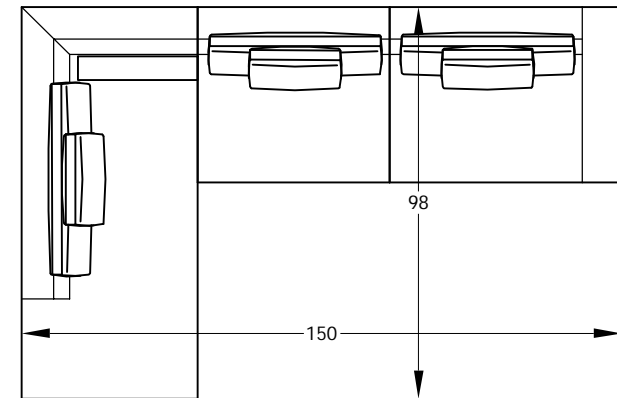

M134098 L&R  
RETURN LOVESEAT W/BUMPER  
(RSB Shown)

M134048\* &  
MM134048  
ARMLESS LOVESEAT

M134047  
COCKTAIL OTTOMAN

MM134074 L&R  
ARMLESS LOVESEAT W/RETURN  
(LSA Shown)

MM134081  
WEDGE

\* INDICATES FREESTANDING