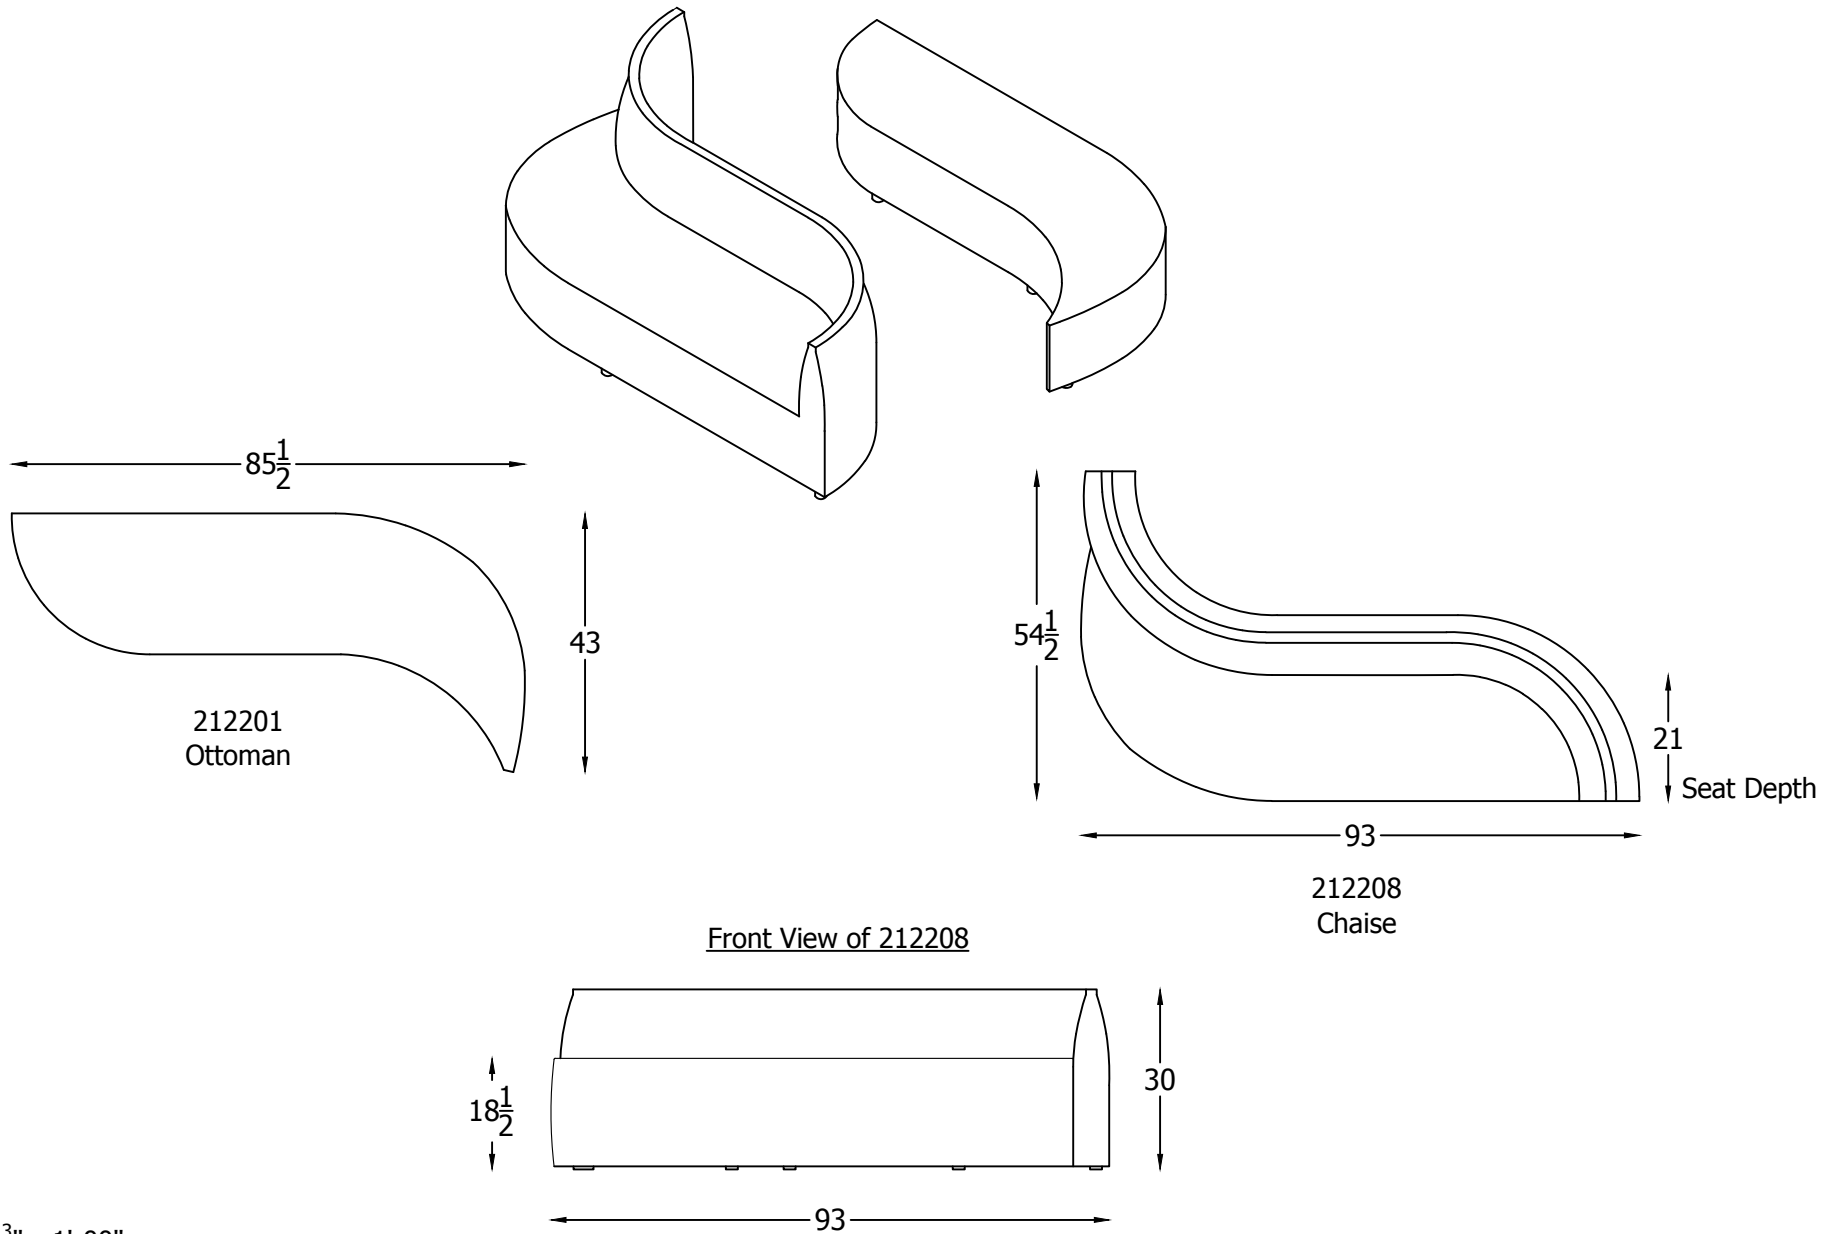

2122 Dialogue

Scale: $\frac{3}{8}$ " = 1'-00"

This schematic is current as 4/2019 . The company reserves the right to change dimensions and products offered. A more recent schematic may be available for this series. To see the most current schematic, go to <http://lazarind.com>