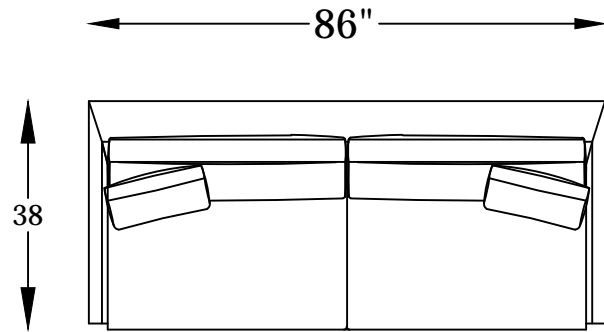

CLARICE SERIES

A007-80TA SOFA

A007-70TA CONDO SOFA

A007-20TA CHAIR

SIDE VIEW

NOTE:

- *SEAT CUSHIONS ARE WATERFALL AND NOT REVERSIBLE.
- *TOSS PILLOWS ARE 18" x 18" AND FEATHER FLOAT STANDARD.

WOOD LEG OPTIONS = "/"
METAL LEG OPTION = "C"

Scale: $\frac{3}{8}$ " = 1'-00"

This schematic is current as 01/15 . The company reserves the right to change dimensions and products offered. A more recent schematic may be available for this series. To see the most current schematic, go to <http://lazarind.com>