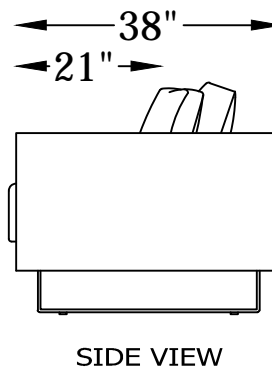

CLARICE SERIES

A007-80TA SOFA

A007-70TA CONDO SOFA

A007-20TA CHAIR

SIDE VIEW

NOTE:

- *SEAT CUSHIONS ARE WATERFALL AND NOT REVERSIBLE.
- *TOSS PILLOWS ARE 18" x 18" AND FEATHER FLOAT STANDARD.

WOOD LEG OPTIONS = "/"
METAL LEG OPTION = "C"

Scale: $\frac{3}{8}$ " = 1'-00"

This schematic is current as 01/15 . The company reserves the right to change dimensions and products offered. A more recent schematic may be available for this series. To see the most current schematic, go to <http://lazarind.com>