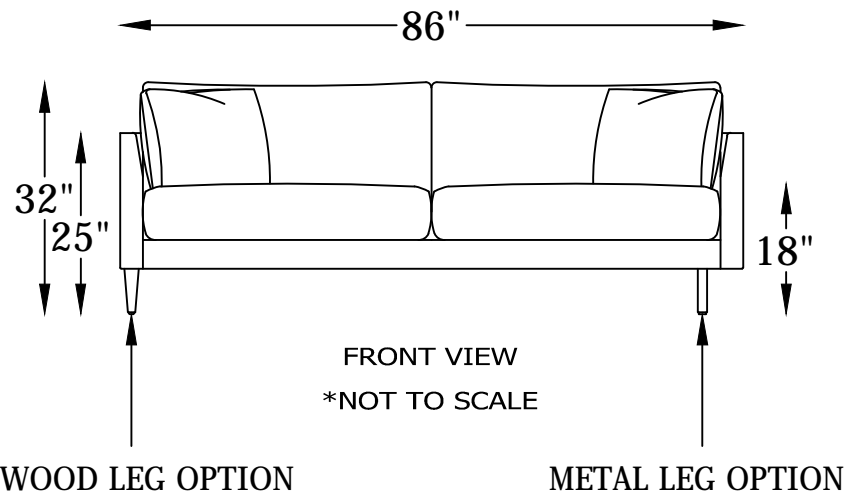

CLARICE SERIES

A007-80TA SOFA

A007-70TA CONDO SOFA

A007-20TA CHAIR

SIDE VIEW

NOTE:

- *SEAT CUSHIONS ARE WATERFALL AND NOT REVERSIBLE.
- *TOSS PILLOWS ARE 18" x 18" AND FEATHER FLOAT STANDARD.

WOOD LEG OPTIONS = "/"
METAL LEG OPTION = "C"

Scale: $\frac{3}{8}$ " = 1'-00"

This schematic is current as 01/15 . The company reserves the right to change dimensions and products offered. A more recent schematic may be available for this series. To see the most current schematic, go to <http://lazarind.com>