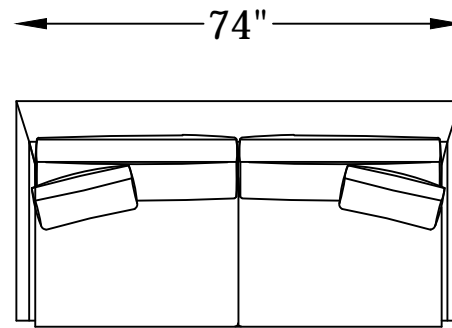

CLARICE SERIES

A007-80TA SOFA

A007-70TA CONDO SOFA

A007-20TA CHAIR

SIDE VIEW

NOTE:

- *SEAT CUSHIONS ARE WATERFALL AND NOT REVERSIBLE.
- *TOSS PILLOWS ARE 18" x 18" AND FEATHER FLOAT STANDARD.

WOOD LEG OPTIONS = "/"
METAL LEG OPTION = "C"

Scale: $\frac{3}{8}$ " = 1'-00"

This schematic is current as 01/15 . The company reserves the right to change dimensions and products offered. A more recent schematic may be available for this series. To see the most current schematic, go to <http://lazarind.com>