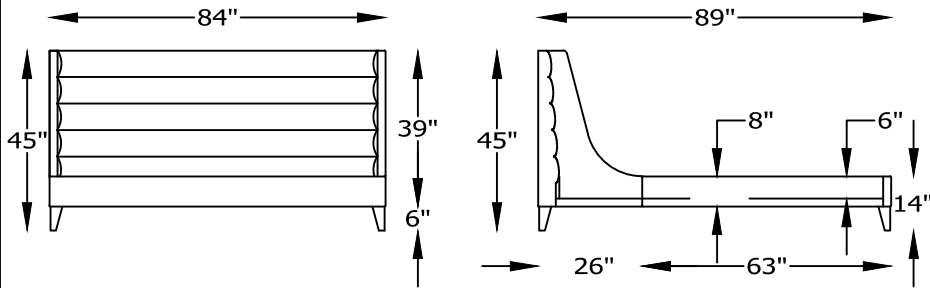

CLEO SERIES #1333

HB133386 & FP133386
KING HEADBOARD & PLATFORM

HB133381 & FP133381
CAL. KING HEADBOARD & PLATFORM

HB133369 & FP133369
QUEEN HEADBOARD & PLATFORM

HB1333FS & FP1333FS
FULL HEADBOARD & PLATFORM

Scale: $\frac{1}{4}'' = 1'-00''$

This schematic is current as 7/14. The company reserves the right to change dimensions and products offered. A more recent schematic may be available for this series. To see the most current schematic, go to <http://lazarind.com>