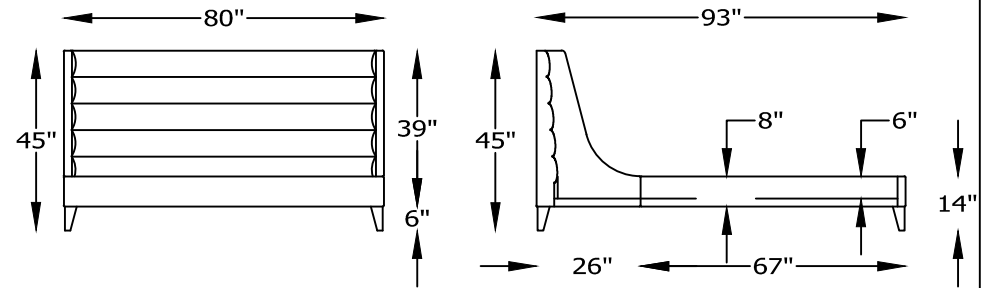

CLEO SERIES #1333

HB133386 & FP133386
KING HEADBOARD & PLATFORM

HB133381 & FP133381
CAL. KING HEADBOARD & PLATFORM

HB133369 & FP133369
QUEEN HEADBOARD & PLATFORM

HB1333FS & FP1333FS
FULL HEADBOARD & PLATFORM

Scale: $\frac{1}{4}'' = 1'-00''$

This schematic is current as 7/14. The company reserves the right to change dimensions and products offered. A more recent schematic may be available for this series. To see the most current schematic, go to <http://lazarind.com>