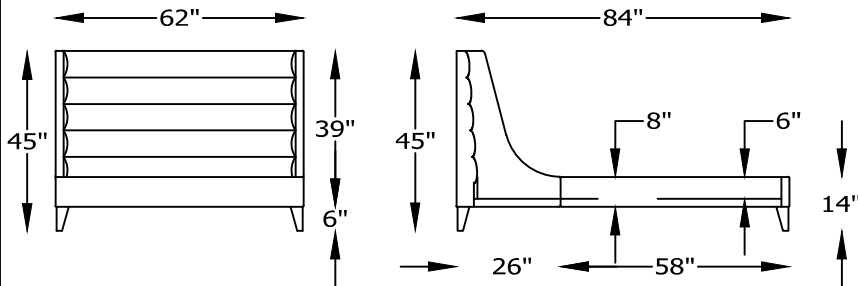

CLEO SERIES #1333

HB133386 & FP133386
KING HEADBOARD & PLATFORM

HB133381 & FP133381
CAL. KING HEADBOARD & PLATFORM

HB133369 & FP133369
QUEEN HEADBOARD & PLATFORM

HB1333FS & FP1333FS
FULL HEADBOARD & PLATFORM

Scale: $\frac{1}{4}'' = 1'-00''$

This schematic is current as 7/14. The company reserves the right to change dimensions and products offered. A more recent schematic may be available for this series. To see the most current schematic, go to <http://lazarind.com>