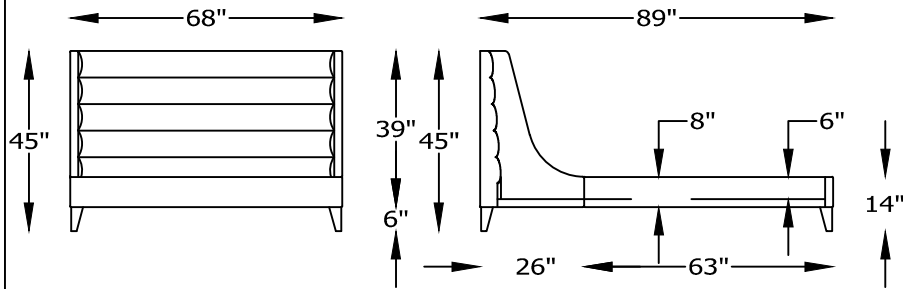

CLEO SERIES #1333

HB133386 & FP133386
KING HEADBOARD & PLATFORM

HB133381 & FP133381
CAL. KING HEADBOARD & PLATFORM

HB133369 & FP133369
QUEEN HEADBOARD & PLATFORM

HB1333FS & FP1333FS
FULL HEADBOARD & PLATFORM

Scale: $\frac{1}{4}'' = 1'-00''$

This schematic is current as 7/14. The company reserves the right to change dimensions and products offered. A more recent schematic may be available for this series. To see the most current schematic, go to <http://lazarind.com>