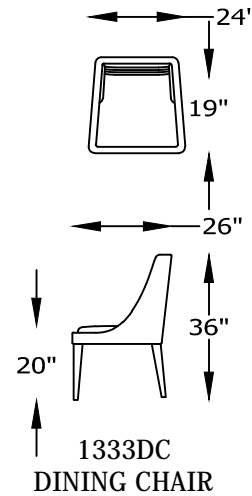

CLEO SERIES #1333

HB133386 & FP133386
KING HEADBOARD & PLATFORM

HB133381 & FP133381
CAL. KING HEADBOARD & PLATFORM

HB133369 & FP133369
QUEEN HEADBOARD & PLATFORM

HB1333FS & FP1333FS
FULL HEADBOARD & PLATFORM

Scale: $\frac{1}{4}'' = 1'-00''$

This schematic is current as 7/14. The company reserves the right to change dimensions and products offered. A more recent schematic may be available for this series. To see the most current schematic, go to <http://lazarind.com>