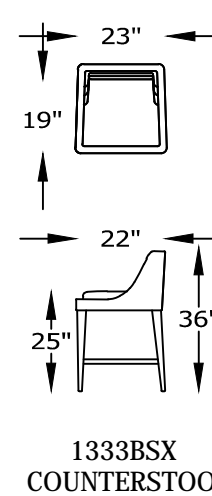

CLEO SERIES #1333

HB133386 & FP133386
KING HEADBOARD & PLATFORM

HB133381 & FP133381
CAL. KING HEADBOARD & PLATFORM

HB133369 & FP133369
QUEEN HEADBOARD & PLATFORM

HB1333FS & FP1333FS
FULL HEADBOARD & PLATFORM

Scale: $\frac{1}{4}'' = 1'-00''$

This schematic is current as 7/14. The company reserves the right to change dimensions and products offered. A more recent schematic may be available for this series. To see the most current schematic, go to <http://lazarind.com>