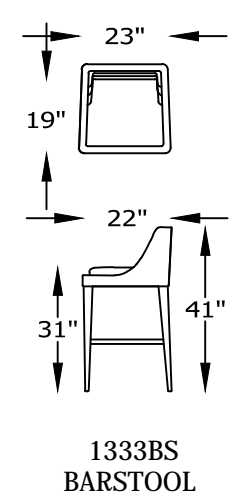

CLEO SERIES #1333

HB133386 & FP133386
KING HEADBOARD & PLATFORM

HB133381 & FP133381
CAL. KING HEADBOARD & PLATFORM

HB133369 & FP133369
QUEEN HEADBOARD & PLATFORM

HB1333FS & FP1333FS
FULL HEADBOARD & PLATFORM

Scale: $\frac{1}{4}'' = 1'-00''$

This schematic is current as 7/14. The company reserves the right to change dimensions and products offered. A more recent schematic may be available for this series. To see the most current schematic, go to <http://lazarind.com>