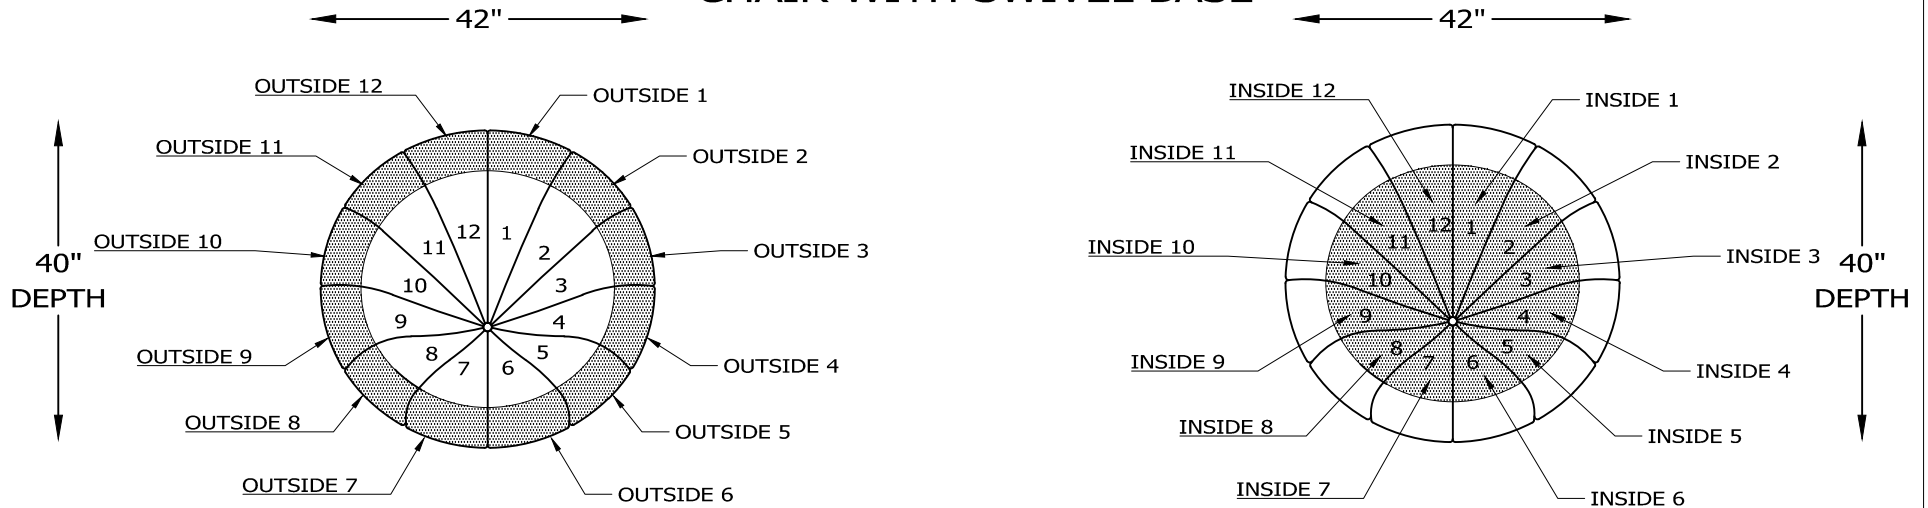

LE POUF SERIES #1334SW

1334SW
CHAIR WITH SWIVEL BASE

OUTSIDE OPTION

INSIDE OPTION

Scale: $\frac{1}{2}'' = 1'-00''$

This schematic is current as 12/11 . The company reserves the right to change dimensions and products offered. A more recent schematic may be available for this series. To see the most current schematic, go to <http://lazarind.com>