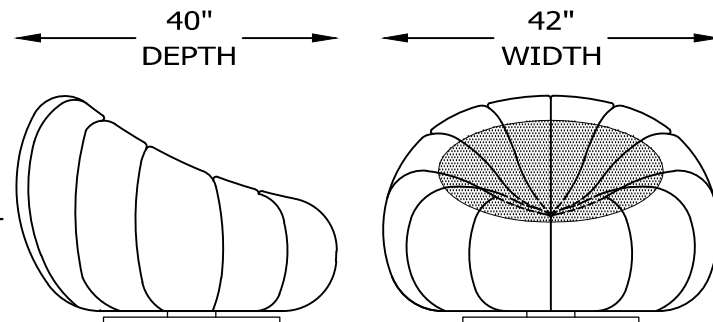

LE POUF SERIES #1334SW

1334SW
CHAIR WITH SWIVEL BASE

OUTSIDE OPTION

INSIDE OPTION

Scale: $\frac{1}{2}'' = 1'-00''$

This schematic is current as 12/11 . The company reserves the right to change dimensions and products offered. A more recent schematic may be available for this series. To see the most current schematic, go to <http://lazarind.com>