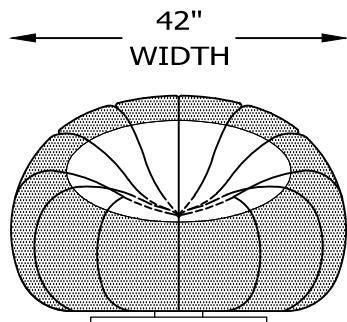

LE POUF SERIES #1334SW

1334SW
CHAIR WITH SWIVEL BASE

OUTSIDE OPTION

INSIDE OPTION

Scale: $\frac{1}{2}'' = 1'-00''$

This schematic is current as 12/11 . The company reserves the right to change dimensions and products offered. A more recent schematic may be available for this series. To see the most current schematic, go to <http://lazarind.com>