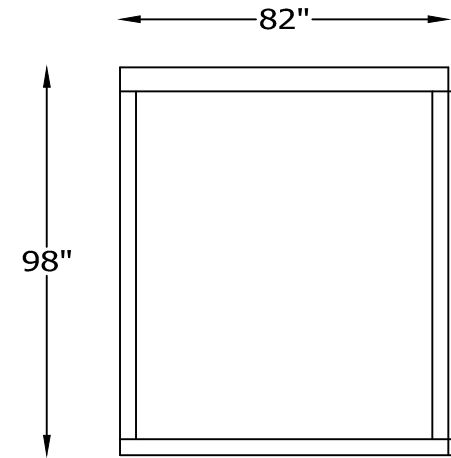

LADERA 1321

HB132169/ & FR132169/
HB132169C & FR132169C
QUEEN HEADBOARD & PLATFORM

HB132186/ & FR132186/
HB132186C & FR132186C
KING HEADBOARD & PLATFORM

HB132181/ & FR132181/
HB132181C & FR132181C
CAL KING HEADBOARD & PLATFORM

* / = WOOD LEGS
* C = CHROME LEGS

Scale: 1/4" = 1'-0"

This schematic is current as 8/12. The company reserves the right to change dimensions and products offered. A more recent schematic may be available for this series. To see the most current schematic, go to <http://lazarind.com>