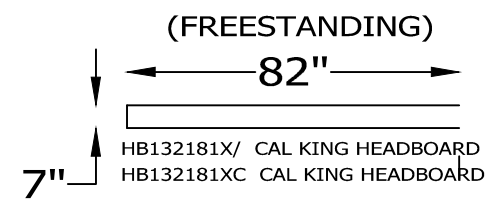

LADERA 1321

HB132169/ & FR132169/
HB132169C & FR132169C
QUEEN HEADBOARD & PLATFORM

HB132186/ & FR132186/
HB132186C & FR132186C
KING HEADBOARD & PLATFORM

HB132181/ & FR132181/
HB132181C & FR132181C
CAL KING HEADBOARD & PLATFORM

* / = WOOD LEGS
* C = CHROME LEGS

Scale: 1/4" = 1'-0"

This schematic is current as 8/12. The company reserves the right to change dimensions and products offered. A more recent schematic may be available for this series. To see the most current schematic, go to <http://lazarind.com>