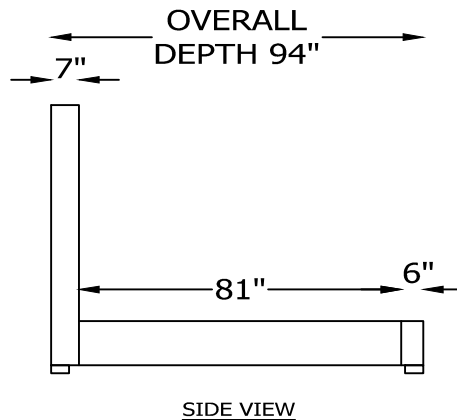

LADERA 1321

HB132169/ & FR132169/
HB132169C & FR132169C
QUEEN HEADBOARD & PLATFORM

HB132186/ & FR132186/
HB132186C & FR132186C
KING HEADBOARD & PLATFORM

HB132181/ & FR132181/
HB132181C & FR132181C
CAL KING HEADBOARD & PLATFORM

* / = WOOD LEGS
* C = CHROME LEGS

Scale: 1/4" = 1'-0"

This schematic is current as 8/12. The company reserves the right to change dimensions and products offered. A more recent schematic may be available for this series. To see the most current schematic, go to <http://lazarind.com>

* NOT TO SCALE