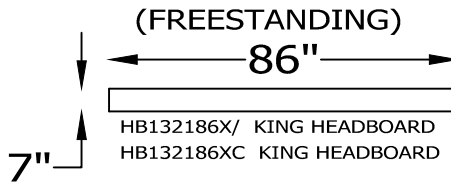

LADERA 1321

HB132169/ & FR132169/
HB132169C & FR132169C
QUEEN HEADBOARD & PLATFORM

HB132186/ & FR132186/
HB132186C & FR132186C
KING HEADBOARD & PLATFORM

HB132181/ & FR132181/
HB132181C & FR132181C
CAL KING HEADBOARD & PLATFORM

* / = WOOD LEGS
* C = CHROME LEGS

Scale: 1/4" = 1'-0"

This schematic is current as 8/12. The company reserves the right to change dimensions and products offered. A more recent schematic may be available for this series. To see the most current schematic, go to <http://lazarind.com>