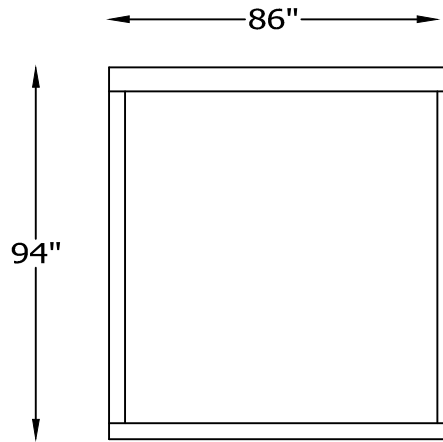

LADERA 1321

HB132169/ & FR132169/
HB132169C & FR132169C
QUEEN HEADBOARD & PLATFORM

HB132186/ & FR132186/
HB132186C & FR132186C
KING HEADBOARD & PLATFORM

HB132181/ & FR132181/
HB132181C & FR132181C
CAL KING HEADBOARD & PLATFORM

* / = WOOD LEGS
* C = CHROME LEGS

Scale: 1/4" = 1'-0"

This schematic is current as 8/12. The company reserves the right to change dimensions and products offered. A more recent schematic may be available for this series. To see the most current schematic, go to <http://lazarind.com>