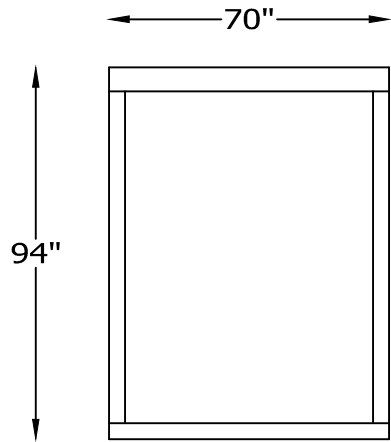

LADERA 1321

HB132169/ & FR132169/
HB132169C & FR132169C
QUEEN HEADBOARD & PLATFORM

HB132186/ & FR132186/
HB132186C & FR132186C
KING HEADBOARD & PLATFORM

HB132181/ & FR132181/
HB132181C & FR132181C
CAL KING HEADBOARD & PLATFORM

* / = WOOD LEGS
* C = CHROME LEGS

Scale: 1/4" = 1'-0"

This schematic is current as 8/12. The company reserves the right to change dimensions and products offered. A more recent schematic may be available for this series. To see the most current schematic, go to <http://lazarind.com>