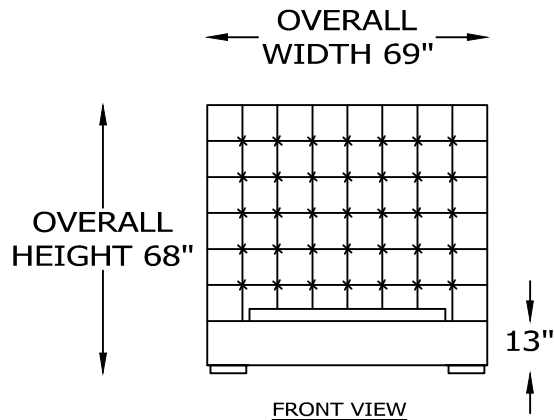

LADERA 1321

HB132169/ & FR132169/
HB132169C & FR132169C
QUEEN HEADBOARD & PLATFORM

HB132186/ & FR132186/
HB132186C & FR132186C
KING HEADBOARD & PLATFORM

HB132181/ & FR132181/
HB132181C & FR132181C
CAL KING HEADBOARD & PLATFORM

* / = WOOD LEGS
* C = CHROME LEGS

Scale: 1/4" = 1'-0"

This schematic is current as 8/12. The company reserves the right to change dimensions and products offered. A more recent schematic may be available for this series. To see the most current schematic, go to <http://lazarind.com>