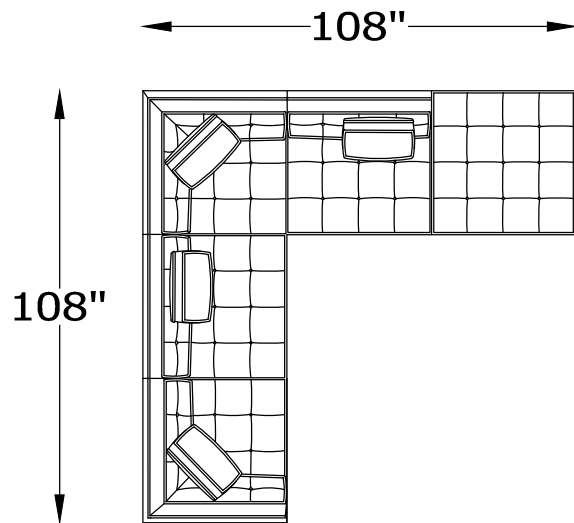

LOUNGE SERIES # 1229

122905
CORNER CHAIR

122902
ARMLESS CHAIR

122962
STORAGE OTTOMAN

122901
OTTOMAN

122920
SOFA

* NOT SCALE

Scale: 1/4" = 1'-0"

This schematic is current as 10/14 . The company reserves the right to change dimensions and products offered. A more recent schematic may be available for this series. To see the most current schematic, go to <http://lazarind.com>

*NOTE: L or R IS DETERMINED BY FACING AT THE PIECE