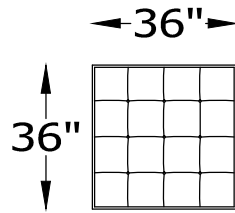

LOUNGE SERIES # 1229

122905
CORNER CHAIR

122902
ARMLESS CHAIR

122962
STORAGE OTTOMAN

122901
OTTOMAN

122920
SOFA

* NOT SCALE

Scale: 1/4" = 1'-0"

This schematic is current as 10/14 . The company reserves the right to change dimensions and products offered. A more recent schematic may be available for this series. To see the most current schematic, go to <http://lazarind.com>

*NOTE: L or R IS DETERMINED BY FACING AT THE PIECE