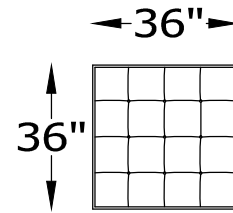

LOUNGE SERIES # 1229

122905
CORNER CHAIR

122902
ARMLESS CHAIR

122962
STORAGE OTTOMAN

122901
OTTOMAN

122920
SOFA

* NOT SCALE

Scale: 1/4" = 1'-0"

This schematic is current as 10/14 . The company reserves the right to change dimensions and products offered. A more recent schematic may be available for this series. To see the most current schematic, go to <http://lazarind.com>

*NOTE: L or R IS DETERMINED BY FACING AT THE PIECE