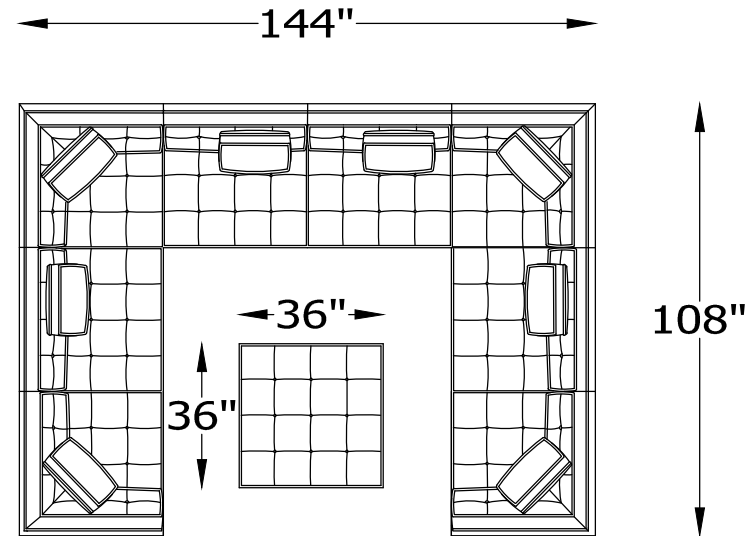

LOUNGE SERIES # 1229

122905
CORNER CHAIR

122902
ARMLESS CHAIR

122962
STORAGE OTTOMAN

122901
OTTOMAN

122920
SOFA

* NOT SCALE

Scale: 1/4" = 1'-0"

This schematic is current as 10/14 . The company reserves the right to change dimensions and products offered. A more recent schematic may be available for this series. To see the most current schematic, go to <http://lazarind.com>

*NOTE: L or R IS DETERMINED BY FACING AT THE PIECE