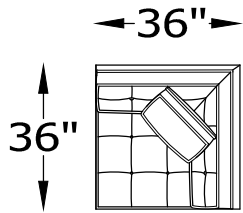

LOUNGE SERIES # 1229

122905
CORNER CHAIR

122902
ARMLESS CHAIR

122962
STORAGE OTTOMAN

122901
OTTOMAN

122920
SOFA

* NOT SCALE

Scale: 1/4" = 1'-0"

This schematic is current as 10/14 . The company reserves the right to change dimensions and products offered. A more recent schematic may be available for this series. To see the most current schematic, go to <http://lazarind.com>

*NOTE: L or R IS DETERMINED BY FACING AT THE PIECE