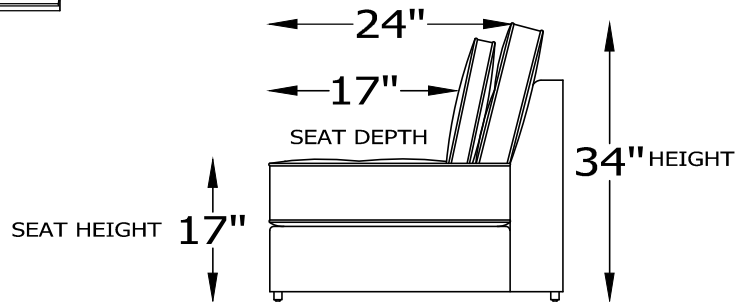

LOUNGE SERIES # 1229

122905
CORNER CHAIR

122902
ARMLESS CHAIR

122962
STORAGE OTTOMAN

122901
OTTOMAN

122920
SOFA

* NOT SCALE

Scale: 1/4" = 1'-0"

*NOTE: L or R IS DETERMINED BY FACING AT THE PIECE