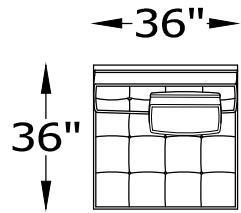

LOUNGE SERIES # 1229

122905
CORNER CHAIR

122902
ARMLESS CHAIR

122962
STORAGE OTTOMAN

122901
OTTOMAN

122920
SOFA

* NOT SCALE

Scale: 1/4" = 1'-0"

This schematic is current as 10/14 . The company reserves the right to change dimensions and products offered. A more recent schematic may be available for this series. To see the most current schematic, go to <http://lazarind.com>

*NOTE: L or R IS DETERMINED BY FACING AT THE PIECE