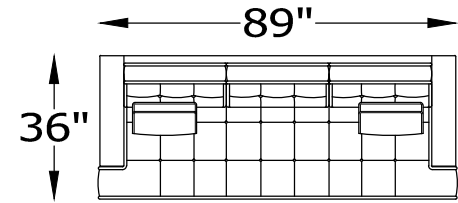

LOUNGE SERIES # 1229

122905
CORNER CHAIR

122902
ARMLESS CHAIR

122962
STORAGE OTTOMAN

122901
OTTOMAN

122920
SOFA

* NOT SCALE

Scale: 1/4" = 1'-0"

This schematic is current as 10/14 . The company reserves the right to change dimensions and products offered. A more recent schematic may be available for this series. To see the most current schematic, go to <http://lazarind.com>

*NOTE: L or R IS DETERMINED BY FACING AT THE PIECE