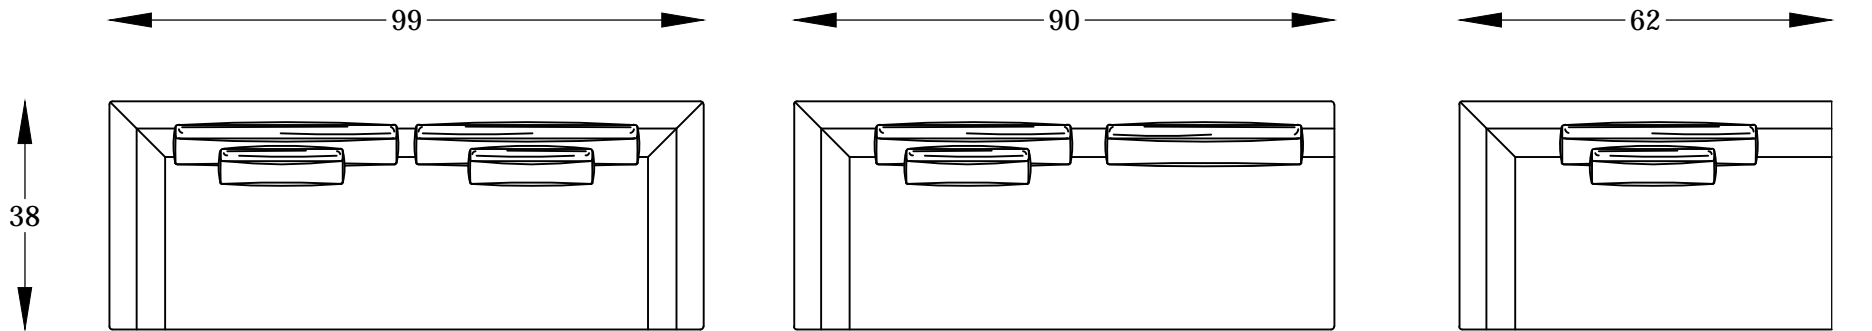

PESARO SERIES

NOTE: THE ARM WORKS AS A RETURN

107320
SOFA

107317L or R
LEFT ARM SOFA
*SHOWN AS A LEFT

107310L or R
LEFT ARM LOVESEAT
*SHOWN AS A LEFT

107307L or R
LEFT ARM CHAISE
*SHOWN AS A LEFT

107348
COCKTAIL OTTOMAN

* NOT TO SCALE

Scale: $\frac{3}{8}'' = 1'-00''$

This schematic is current as 9/12 . The company reserves the right to change dimensions and products offered. A more recent schematic may be available for this series. To see the most current schematic, go to <http://WWW.lazarind.com>