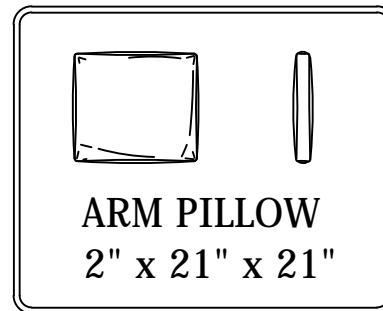

PESARO SERIES

NOTE: THE ARM WORKS AS A RETURN

107320
SOFA

107317L or R
LEFT ARM SOFA
*SHOWN AS A LEFT

107310L or R
LEFT ARM LOVESEAT
*SHOWN AS A LEFT

107307L or R
LEFT ARM CHAISE
*SHOWN AS A LEFT

107348
COCKTAIL OTTOMAN

* NOT TO SCALE

Scale: $\frac{3}{8}'' = 1'-00''$

This schematic is current as 9/12 . The company reserves the right to change dimensions and products offered. A more recent schematic may be available for this series. To see the most current schematic, go to <http://WWW.lazarind.com>