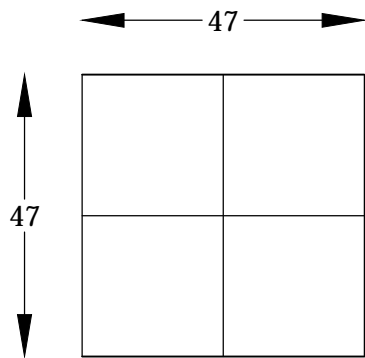

PESARO SERIES

NOTE: THE ARM WORKS AS A RETURN

107320
SOFA

107317L or R
LEFT ARM SOFA
*SHOWN AS A LEFT

107310L or R
LEFT ARM LOVESEAT
*SHOWN AS A LEFT

107307L or R
LEFT ARM CHAISE
*SHOWN AS A LEFT

107348
COCKTAIL OTTOMAN

* NOT TO SCALE

Scale: $\frac{3}{8}'' = 1'-00''$

This schematic is current as 9/12 . The company reserves the right to change dimensions and products offered. A more recent schematic may be available for this series. To see the most current schematic, go to <http://WWW.lazarind.com>