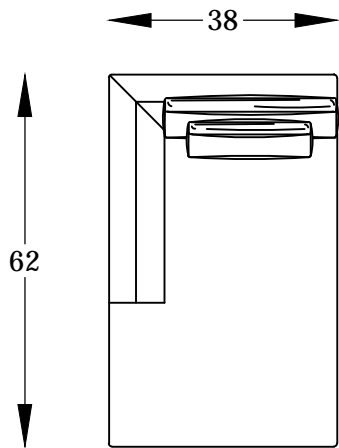

PESARO SERIES

NOTE: THE ARM WORKS AS A RETURN

107320
SOFA

107317L or R
LEFT ARM SOFA
*SHOWN AS A LEFT

107310L or R
LEFT ARM LOVESEAT
*SHOWN AS A LEFT

107307L or R
LEFT ARM CHAISE
*SHOWN AS A LEFT

107348
COCKTAIL OTTOMAN

* NOT TO SCALE

Scale: $\frac{3}{8}'' = 1'-00''$

This schematic is current as 9/12 . The company reserves the right to change dimensions and products offered. A more recent schematic may be available for this series. To see the most current schematic, go to <http://WWW.lazarind.com>