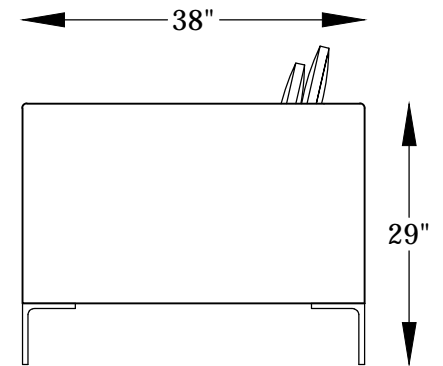

PESARO SERIES

NOTE: THE ARM WORKS AS A RETURN

107320
SOFA

107317L or R
LEFT ARM SOFA
*SHOWN AS A LEFT

107310L or R
LEFT ARM LOVESEAT
*SHOWN AS A LEFT

107307L or R
LEFT ARM CHAISE
*SHOWN AS A LEFT

107348
COCKTAIL OTTOMAN

* NOT TO SCALE

Scale: $\frac{3}{8}'' = 1'-00''$

This schematic is current as 9/12 . The company reserves the right to change dimensions and products offered. A more recent schematic may be available for this series. To see the most current schematic, go to <http://WWW.lazarind.com>