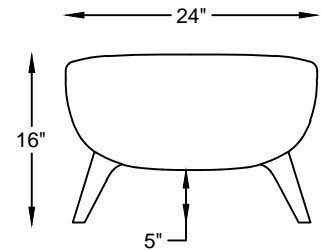

1381 ANGELINA SERIES

138104 CHAIR

138101 OTTOMAN

138104 CHAIR
*NOT TO SCALE

138101 OTTOMAN
*NOT TO SCALE

Scale: $\frac{3}{8}'' = 1'-00''$

This schematic is current as 07/15 . The company reserves the right to change dimensions and products offered. A more recent schematic may be available for this series. To see the most current schematic, go to <http://lazarind.com>

*NOTE: L or R IS DETERMINED BY FACING AT THE PIECE

1381 ANGELINA BED SERIES

HB138127/ & FR138127/
QUEEN HEADBOARD AND FOOT RAILS

HB138128/ & FR138128/
KING HEADBOARD AND FOOT RAILS

HB138129/ & FR138129/
CAL. KING HEADBOARD AND FOOT RAILS

KING SIZE SHOWN
*NOT TO SCALE

Scale: $\frac{1}{4}'' = 1'-0''$

This schematic is current as 10/15 . The company reserves the right to change dimensions and products offered. A more recent schematic may be available for this series. To see the most current schematic, go to <http://lazarind.com>

*NOTE: L or R IS DETERMINED BY FACING AT THE PIECE