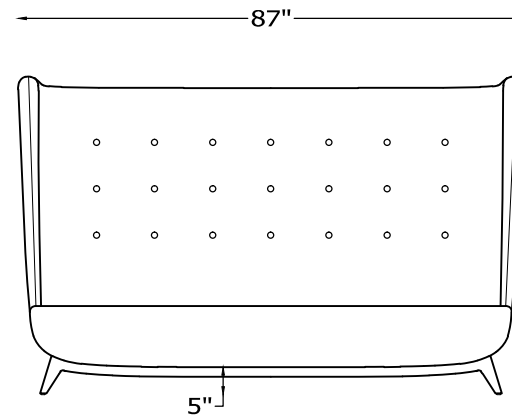

1381 ANGELINA SERIES

138104 CHAIR

138101 OTTOMAN

138104 CHAIR
*NOT TO SCALE

138101 OTTOMAN
*NOT TO SCALE

Scale: $\frac{3}{8}'' = 1'-00''$

This schematic is current as 07/15 . The company reserves the right to change dimensions and products offered. A more recent schematic may be available for this series. To see the most current schematic, go to <http://lazarind.com>

*NOTE: L or R IS DETERMINED BY FACING AT THE PIECE

1381 ANGELINA BED SERIES

HB138127/ & FR138127/
QUEEN HEADBOARD AND FOOT RAILS

HB138128/ & FR138128/
KING HEADBOARD AND FOOT RAILS

HB138129/ & FR138129/
CAL. KING HEADBOARD AND FOOT RAILS

KING SIZE SHOWN
*NOT TO SCALE

Scale: $\frac{1}{4}'' = 1'-0''$

This schematic is current as 10/15 . The company reserves the right to change dimensions and products offered. A more recent schematic may be available for this series. To see the most current schematic, go to <http://lazarind.com>

*NOTE: L or R IS DETERMINED BY FACING AT THE PIECE