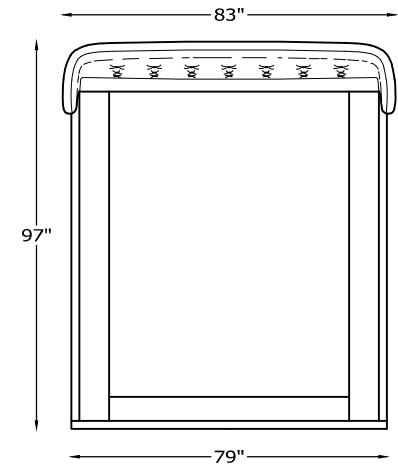

1381 ANGELINA SERIES

138104 CHAIR

138101 OTTOMAN

138104 CHAIR
*NOT TO SCALE

138101 OTTOMAN
*NOT TO SCALE

Scale: $\frac{3}{8}'' = 1'-00''$

This schematic is current as 07/15 . The company reserves the right to change dimensions and products offered. A more recent schematic may be available for this series. To see the most current schematic, go to <http://lazarind.com>

*NOTE: L or R IS DETERMINED BY FACING AT THE PIECE

1381 ANGELINA BED SERIES

HB138127/ & FR138127/
QUEEN HEADBOARD AND FOOT RAILS

HB138128/ & FR138128/
KING HEADBOARD AND FOOT RAILS

HB138129/ & FR138129/
CAL. KING HEADBOARD AND FOOT RAILS

KING SIZE SHOWN
*NOT TO SCALE

Scale: $\frac{1}{4}'' = 1'-0''$

This schematic is current as 10/15 . The company reserves the right to change dimensions and products offered. A more recent schematic may be available for this series. To see the most current schematic, go to <http://lazarind.com>

*NOTE: L or R IS DETERMINED BY FACING AT THE PIECE