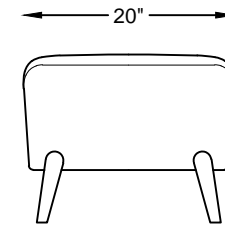

1381 ANGELINA SERIES

138104 CHAIR

138101 OTTOMAN

138104 CHAIR
*NOT TO SCALE

138101 OTTOMAN
*NOT TO SCALE

Scale: $\frac{3}{8}'' = 1'-00''$

This schematic is current as 07/15 . The company reserves the right to change dimensions and products offered. A more recent schematic may be available for this series. To see the most current schematic, go to <http://lazarind.com>

*NOTE: L or R IS DETERMINED BY FACING AT THE PIECE

1381 ANGELINA BED SERIES

HB138127/ & FR138127/
QUEEN HEADBOARD AND FOOT RAILS

HB138128/ & FR138128/
KING HEADBOARD AND FOOT RAILS

HB138129/ & FR138129/
CAL. KING HEADBOARD AND FOOT RAILS

KING SIZE SHOWN
*NOT TO SCALE

Scale: $\frac{1}{4}'' = 1'-0''$

This schematic is current as 10/15 . The company reserves the right to change dimensions and products offered. A more recent schematic may be available for this series. To see the most current schematic, go to <http://lazarind.com>

*NOTE: L or R IS DETERMINED BY FACING AT THE PIECE