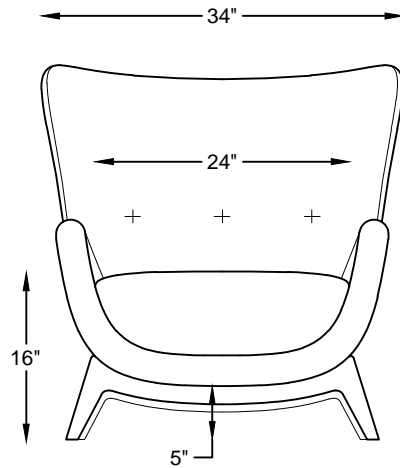

1381 ANGELINA SERIES

138104 CHAIR

138101 OTTOMAN

138104 CHAIR
*NOT TO SCALE

138101 OTTOMAN
*NOT TO SCALE

Scale: $\frac{3}{8}'' = 1'-00''$

This schematic is current as 07/15 . The company reserves the right to change dimensions and products offered. A more recent schematic may be available for this series. To see the most current schematic, go to <http://lazarind.com>

*NOTE: L or R IS DETERMINED BY FACING AT THE PIECE

1381 ANGELINA BED SERIES

HB138127/ & FR138127/
QUEEN HEADBOARD AND FOOT RAILS

HB138128/ & FR138128/
KING HEADBOARD AND FOOT RAILS

HB138129/ & FR138129/
CAL. KING HEADBOARD AND FOOT RAILS

KING SIZE SHOWN
*NOT TO SCALE

Scale: $\frac{1}{4}'' = 1'-0''$

This schematic is current as 10/15 . The company reserves the right to change dimensions and products offered. A more recent schematic may be available for this series. To see the most current schematic, go to <http://lazarind.com>

*NOTE: L or R IS DETERMINED BY FACING AT THE PIECE