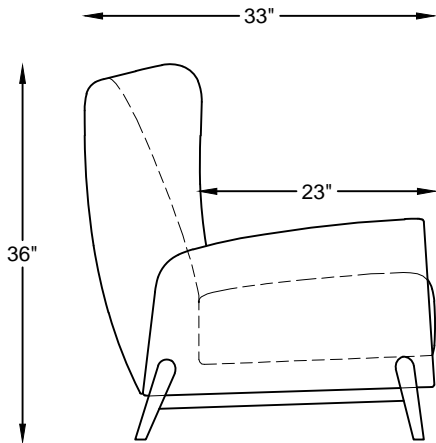

1381 ANGELINA SERIES

138104 CHAIR

138101 OTTOMAN

138104 CHAIR
*NOT TO SCALE

138101 OTTOMAN
*NOT TO SCALE

Scale: $\frac{3}{8}'' = 1'-00''$

This schematic is current as 07/15 . The company reserves the right to change dimensions and products offered. A more recent schematic may be available for this series. To see the most current schematic, go to <http://lazarind.com>

*NOTE: L or R IS DETERMINED BY FACING AT THE PIECE

1381 ANGELINA BED SERIES

HB138127/ & FR138127/
QUEEN HEADBOARD AND FOOT RAILS

HB138128/ & FR138128/
KING HEADBOARD AND FOOT RAILS

HB138129/ & FR138129/
CAL. KING HEADBOARD AND FOOT RAILS

KING SIZE SHOWN
*NOT TO SCALE

Scale: $\frac{1}{4}'' = 1'-0''$

This schematic is current as 10/15 . The company reserves the right to change dimensions and products offered. A more recent schematic may be available for this series. To see the most current schematic, go to <http://lazarind.com>

*NOTE: L or R IS DETERMINED BY FACING AT THE PIECE