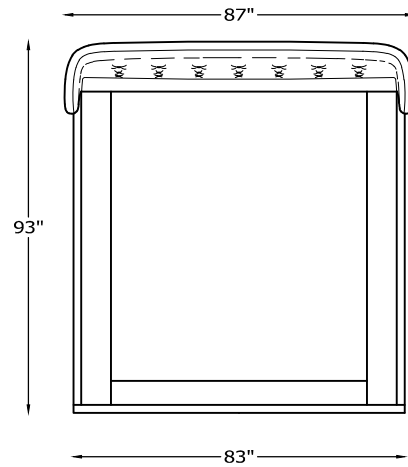

1381 ANGELINA SERIES

138104 CHAIR

138101 OTTOMAN

138104 CHAIR
*NOT TO SCALE

138101 OTTOMAN
*NOT TO SCALE

Scale: $\frac{3}{8}'' = 1'-00''$

This schematic is current as 07/15 . The company reserves the right to change dimensions and products offered. A more recent schematic may be available for this series. To see the most current schematic, go to <http://lazarind.com>

*NOTE: L or R IS DETERMINED BY FACING AT THE PIECE

1381 ANGELINA BED SERIES

HB138127/ & FR138127/
QUEEN HEADBOARD AND FOOT RAILS

HB138128/ & FR138128/
KING HEADBOARD AND FOOT RAILS

HB138129/ & FR138129/
CAL. KING HEADBOARD AND FOOT RAILS

KING SIZE SHOWN
*NOT TO SCALE

Scale: $\frac{1}{4}'' = 1'-0''$

This schematic is current as 10/15 . The company reserves the right to change dimensions and products offered. A more recent schematic may be available for this series. To see the most current schematic, go to <http://lazarind.com>

*NOTE: L or R IS DETERMINED BY FACING AT THE PIECE