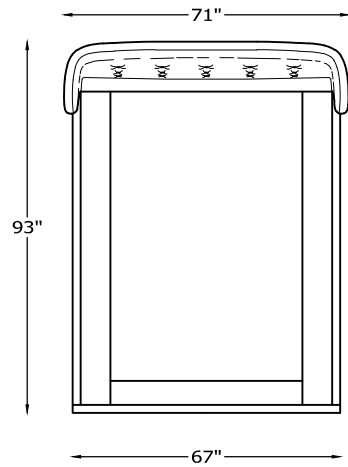

1381 ANGELINA SERIES

138104 CHAIR

138101 OTTOMAN

138104 CHAIR
*NOT TO SCALE

138101 OTTOMAN
*NOT TO SCALE

Scale: $\frac{3}{8}'' = 1'-00''$

This schematic is current as 07/15 . The company reserves the right to change dimensions and products offered. A more recent schematic may be available for this series. To see the most current schematic, go to <http://lazarind.com>

*NOTE: L or R IS DETERMINED BY FACING AT THE PIECE

1381 ANGELINA BED SERIES

HB138127/ & FR138127/
QUEEN HEADBOARD AND FOOT RAILS

HB138128/ & FR138128/
KING HEADBOARD AND FOOT RAILS

HB138129/ & FR138129/
CAL. KING HEADBOARD AND FOOT RAILS

KING SIZE SHOWN
*NOT TO SCALE

Scale: $\frac{1}{4}'' = 1'-0''$

This schematic is current as 10/15 . The company reserves the right to change dimensions and products offered. A more recent schematic may be available for this series. To see the most current schematic, go to <http://lazarind.com>

*NOTE: L or R IS DETERMINED BY FACING AT THE PIECE