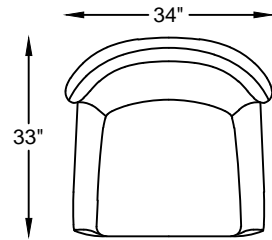

1381 ANGELINA SERIES

138104 CHAIR

138101 OTTOMAN

138104 CHAIR
*NOT TO SCALE

138101 OTTOMAN
*NOT TO SCALE

Scale: $\frac{3}{8}'' = 1'-00''$

This schematic is current as 07/15 . The company reserves the right to change dimensions and products offered. A more recent schematic may be available for this series. To see the most current schematic, go to <http://lazarind.com>

*NOTE: L or R IS DETERMINED BY FACING AT THE PIECE

1381 ANGELINA BED SERIES

HB138127/ & FR138127/
QUEEN HEADBOARD AND FOOT RAILS

HB138128/ & FR138128/
KING HEADBOARD AND FOOT RAILS

HB138129/ & FR138129/
CAL. KING HEADBOARD AND FOOT RAILS

KING SIZE SHOWN
*NOT TO SCALE

Scale: $\frac{1}{4}'' = 1'-0''$

This schematic is current as 10/15 . The company reserves the right to change dimensions and products offered. A more recent schematic may be available for this series. To see the most current schematic, go to <http://lazarind.com>

*NOTE: L or R IS DETERMINED BY FACING AT THE PIECE