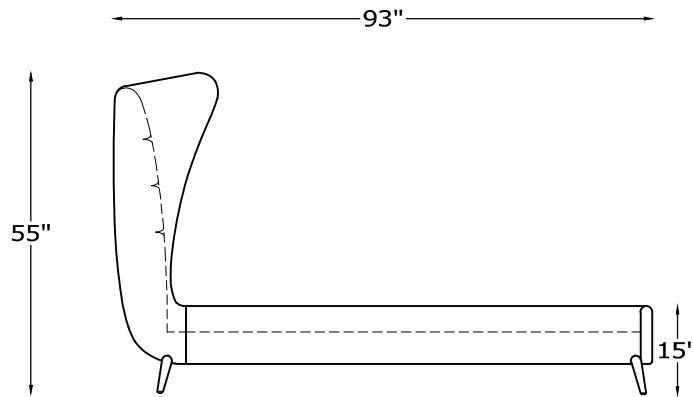

1381 ANGELINA SERIES

138104 CHAIR

138101 OTTOMAN

138104 CHAIR
*NOT TO SCALE

138101 OTTOMAN
*NOT TO SCALE

Scale: $\frac{3}{8}'' = 1'-00''$

This schematic is current as 07/15 . The company reserves the right to change dimensions and products offered. A more recent schematic may be available for this series. To see the most current schematic, go to <http://lazarind.com>

*NOTE: L or R IS DETERMINED BY FACING AT THE PIECE

1381 ANGELINA BED SERIES

HB138127/ & FR138127/
QUEEN HEADBOARD AND FOOT RAILS

HB138128/ & FR138128/
KING HEADBOARD AND FOOT RAILS

HB138129/ & FR138129/
CAL. KING HEADBOARD AND FOOT RAILS

KING SIZE SHOWN
*NOT TO SCALE

Scale: $\frac{1}{4}'' = 1'-0''$

This schematic is current as 10/15 . The company reserves the right to change dimensions and products offered. A more recent schematic may be available for this series. To see the most current schematic, go to <http://lazarind.com>

*NOTE: L or R IS DETERMINED BY FACING AT THE PIECE