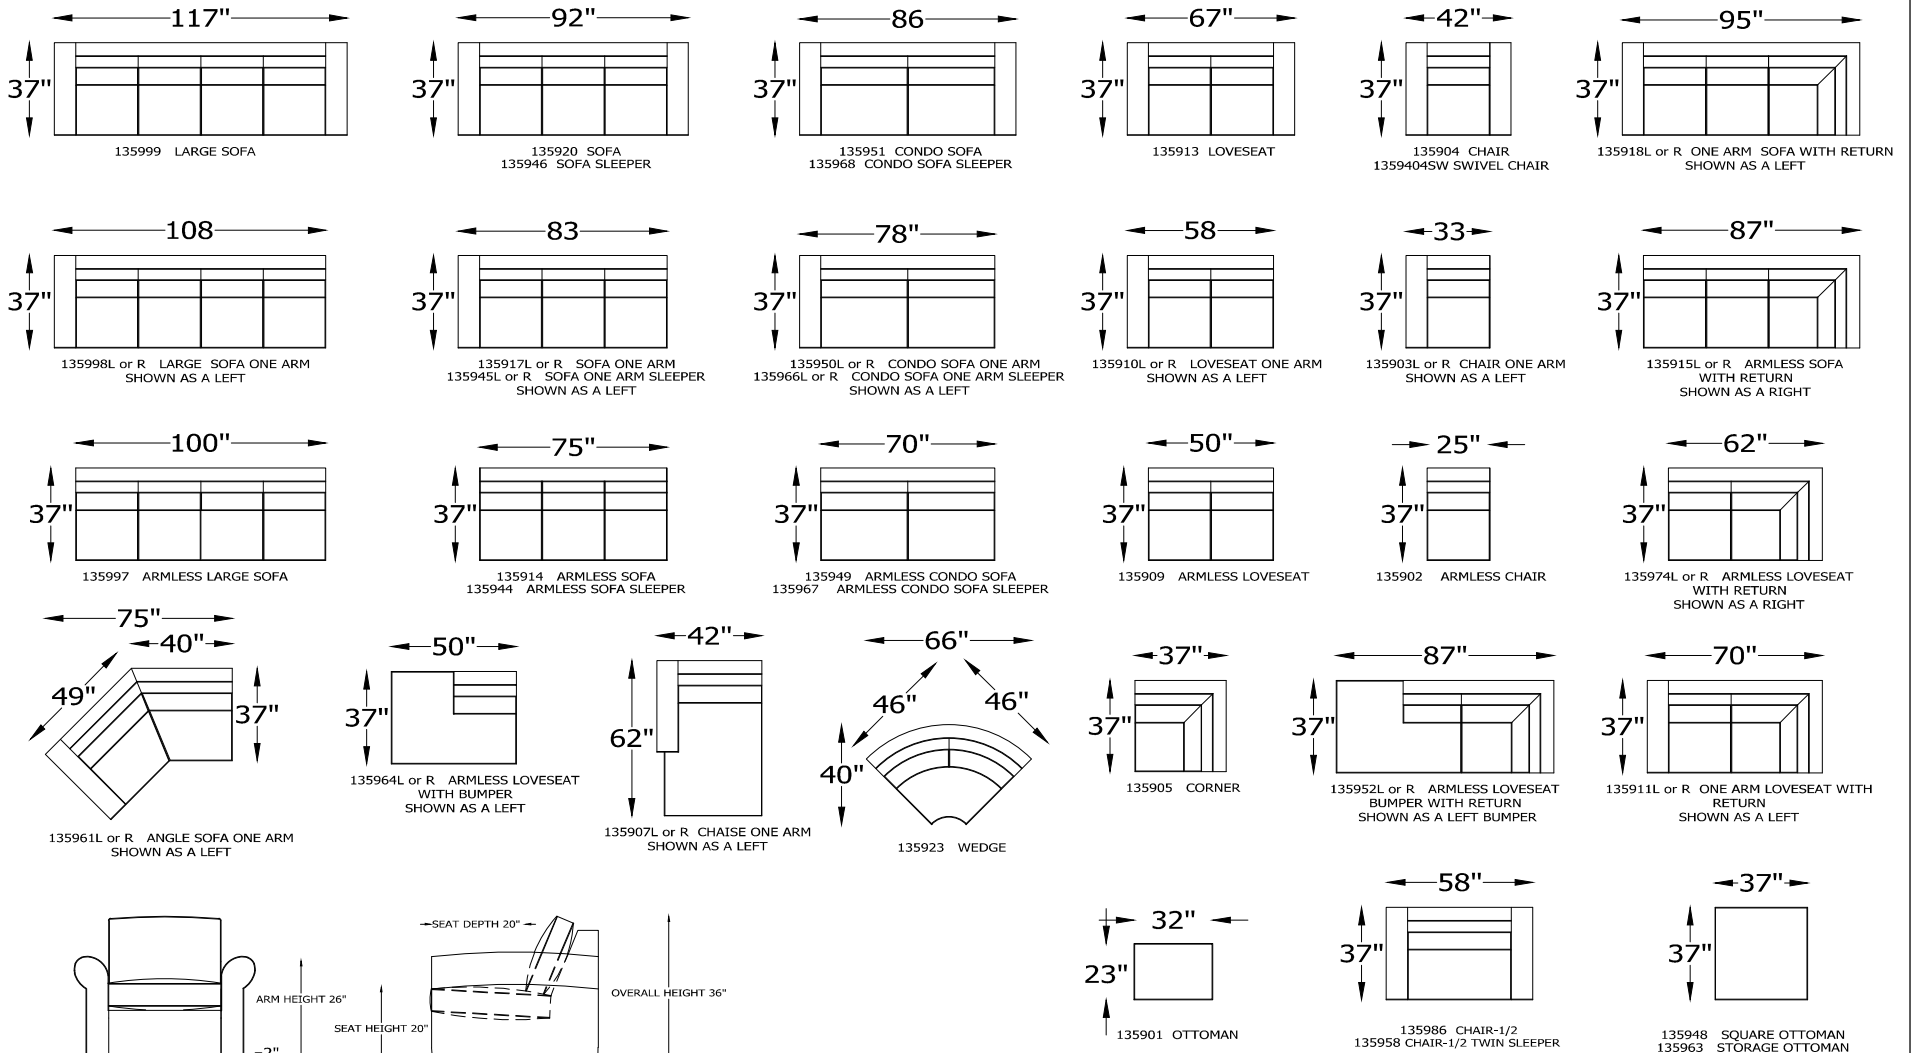

1359 AVANI SERIES

*NOT SCALE

CHOOSE LEG STYLE

Scale: $\frac{5}{32}'' = 1'-0''$

This schematic is current as 4/15. The company reserves the right to change dimensions and products offered. A more recent schematic may be available for this series. To see the most current schematic, go to <http://lazarind.com>

*NOTE: L or R IS DETERMINED BY FACING AT THE PIECE