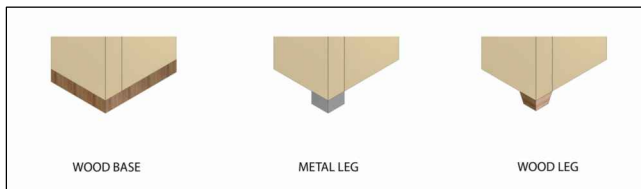

1359 AVANI SERIES

*NOT SCALE

CHOOSE LEG STYLE

Scale: $\frac{5}{32}'' = 1'-0''$

This schematic is current as 4/15. The company reserves the right to change dimensions and products offered. A more recent schematic may be available for this series. To see the most current schematic, go to <http://lazarind.com>

*NOTE: L or R IS DETERMINED BY FACING AT THE PIECE