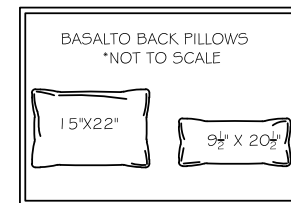

# BASALTO SERIES #1352

**NOTE: THE HIGH ARM WORKS AS A RETURN**

135277  
LOW ARM SOFA

135280L & R  
LOW ONE ARM SOFA  
\*SHOWN AS A LEFT

135279L & R  
HIGH-LOW SOFA  
\*SHOWN AS A LEFT

135284L & R  
LOW ONE ARM LOVESEAT  
\*SHOWN AS A LEFT

135278  
HIGH ARM SOFA

135282L & R  
HIGH ONE ARM LOVESEAT W/ BUMPER  
\*SHOWN AS A LEFT

135281L & R  
HIGH ONE ARM SOFA  
\*SHOWN AS A LEFT

135283L & R  
HIGH ONE ARM LOVESEAT  
\*SHOWN AS A LEFT

135277 LOW ARM SOFA FRONT VIEW

SIDE VIEW

\*NOT TO SCALE

135264L & R  
ARMLESS LOVESEAT W/ BUMPER  
\*SHOWN AS A LEFT

Scale:  $\frac{1}{4}$ " = 1'-00"

This schematic is current as 07/12 . The company reserves the right to change dimensions and products offered. A more recent schematic may be available for this series. To see the most current schematic, go to <http://lazarind.com>