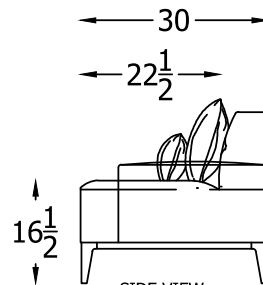

135278  
HIGH ARM SOFA

135282L & R  
HIGH ONE ARM LOVESEAT W/ BUMPER  
\*SHOWN AS A LEFT

135281L & R  
HIGH ONE ARM SOFA  
\*SHOWN AS A LEFT

135283L & R  
HIGH ONE ARM LOVESEAT  
\*SHOWN AS A LEFT

135277 LOW ARM SOFA FRONT VIEW

SIDE VIEW

\*NOT TO SCALE

135264L & R  
ARMLESS LOVESEAT W/ BUMPER  
\*SHOWN AS A LEFT

Scale:  $\frac{1}{4}$ " = 1'-00"

This schematic is current as 07/12 . The company reserves the right to change dimensions and products offered. A more recent schematic may be available for this series. To see the most current schematic, go to <http://lazarind.com>