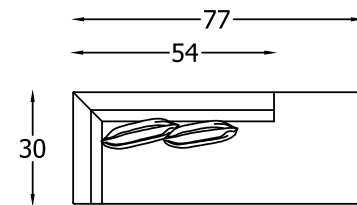

# BASALTO SERIES #1352

**NOTE: THE HIGH ARM WORKS AS A RETURN**

135277  
LOW ARM SOFA

135280L & R  
LOW ONE ARM SOFA  
\*SHOWN AS A LEFT

135279L & R  
HIGH-LOW SOFA  
\*SHOWN AS A LEFT

135284L & R  
LOW ONE ARM LOVESEAT  
\*SHOWN AS A LEFT

135278  
HIGH ARM SOFA

135282L & R  
HIGH ONE ARM LOVESEAT W/ BUMPER  
\*SHOWN AS A LEFT

135281L & R  
HIGH ONE ARM SOFA  
\*SHOWN AS A LEFT

135283L & R  
HIGH ONE ARM LOVESEAT  
\*SHOWN AS A LEFT

135277 LOW ARM SOFA FRONT VIEW

SIDE VIEW

\*NOT TO SCALE

135264L & R  
ARMLESS LOVESEAT W/ BUMPER  
\*SHOWN AS A LEFT

Scale:  $\frac{1}{4}$ " = 1'-00"

This schematic is current as 07/12 . The company reserves the right to change dimensions and products offered. A more recent schematic may be available for this series. To see the most current schematic, go to <http://lazarind.com>