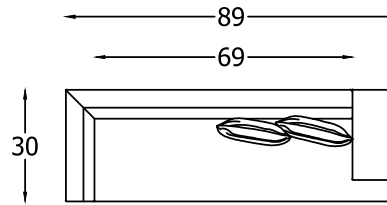

# BASALTO SERIES #1352

**NOTE: THE HIGH ARM WORKS AS A RETURN**

135277  
LOW ARM SOFA

135280L & R  
LOW ONE ARM SOFA  
\*SHOWN AS A LEFT

135279L & R  
HIGH-LOW SOFA  
\*SHOWN AS A LEFT

135284L & R  
LOW ONE ARM LOVESEAT  
\*SHOWN AS A LEFT

135278  
HIGH ARM SOFA

135282L & R  
HIGH ONE ARM LOVESEAT W/ BUMPER  
\*SHOWN AS A LEFT

135281L & R  
HIGH ONE ARM SOFA  
\*SHOWN AS A LEFT

135283L & R  
HIGH ONE ARM LOVESEAT  
\*SHOWN AS A LEFT

135277 LOW ARM SOFA FRONT VIEW

SIDE VIEW

\*NOT TO SCALE

135264L & R  
ARMLESS LOVESEAT W/ BUMPER  
\*SHOWN AS A LEFT

Scale:  $\frac{1}{4}$ " = 1'-00"

This schematic is current as 07/12 . The company reserves the right to change dimensions and products offered. A more recent schematic may be available for this series. To see the most current schematic, go to <http://lazarind.com>