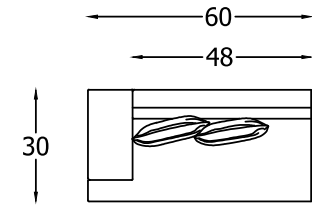

# BASALTO SERIES #1352

**NOTE: THE HIGH ARM WORKS AS A RETURN**

135277  
LOW ARM SOFA

135280L & R  
LOW ONE ARM SOFA  
\*SHOWN AS A LEFT

135279L & R  
HIGH-LOW SOFA  
\*SHOWN AS A LEFT

135284L & R  
LOW ONE ARM LOVESEAT  
\*SHOWN AS A LEFT

135278  
HIGH ARM SOFA

135282L & R  
HIGH ONE ARM LOVESEAT W/ BUMPER  
\*SHOWN AS A LEFT

135281L & R  
HIGH ONE ARM SOFA  
\*SHOWN AS A LEFT

135283L & R  
HIGH ONE ARM LOVESEAT  
\*SHOWN AS A LEFT

135277 LOW ARM SOFA FRONT VIEW

SIDE VIEW

\*NOT TO SCALE

135264L & R  
ARMLESS LOVESEAT W/ BUMPER  
\*SHOWN AS A LEFT

Scale:  $\frac{1}{4}$ " = 1'-00"

This schematic is current as 07/12 . The company reserves the right to change dimensions and products offered. A more recent schematic may be available for this series. To see the most current schematic, go to <http://lazarind.com>