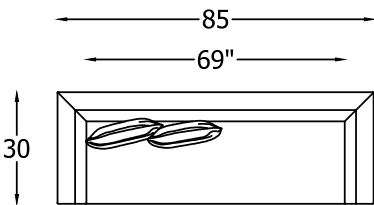

# BASALTO SERIES #1352

**NOTE: THE HIGH ARM WORKS AS A RETURN**

135277  
LOW ARM SOFA

135280L & R  
LOW ONE ARM SOFA  
\*SHOWN AS A LEFT

135279L & R  
HIGH-LOW SOFA  
\*SHOWN AS A LEFT

135284L & R  
LOW ONE ARM LOVESEAT  
\*SHOWN AS A LEFT

135278  
HIGH ARM SOFA

135282L & R  
HIGH ONE ARM LOVESEAT W/ BUMPER  
\*SHOWN AS A LEFT

135281L & R  
HIGH ONE ARM SOFA  
\*SHOWN AS A LEFT

135283L & R  
HIGH ONE ARM LOVESEAT  
\*SHOWN AS A LEFT

135277 LOW ARM SOFA FRONT VIEW

SIDE VIEW

\*NOT TO SCALE

135264L & R  
ARMLESS LOVESEAT W/ BUMPER  
\*SHOWN AS A LEFT

Scale:  $\frac{1}{4}$ " = 1'-00"

This schematic is current as 07/12 . The company reserves the right to change dimensions and products offered. A more recent schematic may be available for this series. To see the most current schematic, go to <http://lazarind.com>