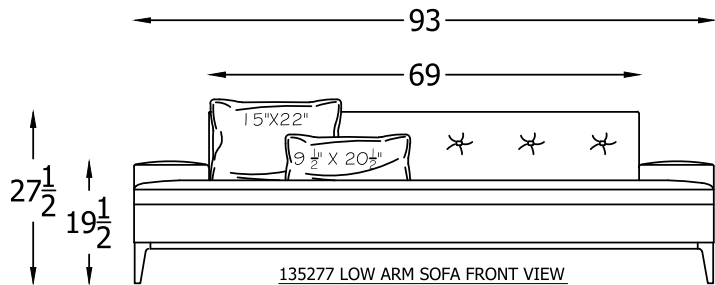

# BASALTO SERIES #1352

**NOTE: THE HIGH ARM WORKS AS A RETURN**

135277  
LOW ARM SOFA

135280L & R  
LOW ONE ARM SOFA  
\*SHOWN AS A LEFT

135279L & R  
HIGH-LOW SOFA  
\*SHOWN AS A LEFT

135284L & R  
LOW ONE ARM LOVESEAT  
\*SHOWN AS A LEFT

135278  
HIGH ARM SOFA

135282L & R  
HIGH ONE ARM LOVESEAT W/ BUMPER  
\*SHOWN AS A LEFT

135281L & R  
HIGH ONE ARM SOFA  
\*SHOWN AS A LEFT

135283L & R  
HIGH ONE ARM LOVESEAT  
\*SHOWN AS A LEFT

135277 LOW ARM SOFA FRONT VIEW

SIDE VIEW

\*NOT TO SCALE

135264L & R  
ARMLESS LOVESEAT W/ BUMPER  
\*SHOWN AS A LEFT

Scale:  $\frac{1}{4}$ " = 1'-00"

This schematic is current as 07/12 . The company reserves the right to change dimensions and products offered. A more recent schematic may be available for this series. To see the most current schematic, go to <http://lazarind.com>