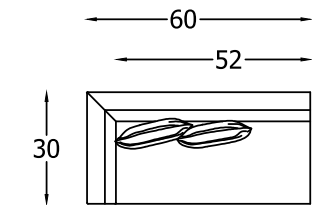

# BASALTO SERIES #1352

**NOTE: THE HIGH ARM WORKS AS A RETURN**

135277  
LOW ARM SOFA

135280L & R  
LOW ONE ARM SOFA  
\*SHOWN AS A LEFT

135279L & R  
HIGH-LOW SOFA  
\*SHOWN AS A LEFT

135284L & R  
LOW ONE ARM LOVESEAT  
\*SHOWN AS A LEFT

135278  
HIGH ARM SOFA

135282L & R  
HIGH ONE ARM LOVESEAT W/ BUMPER  
\*SHOWN AS A LEFT

135281L & R  
HIGH ONE ARM SOFA  
\*SHOWN AS A LEFT

135283L & R  
HIGH ONE ARM LOVESEAT  
\*SHOWN AS A LEFT

135277 LOW ARM SOFA FRONT VIEW

SIDE VIEW

\*NOT TO SCALE

135264L & R  
ARMLESS LOVESEAT W/ BUMPER  
\*SHOWN AS A LEFT

Scale:  $\frac{1}{4}$ " = 1'-00"

This schematic is current as 07/12 . The company reserves the right to change dimensions and products offered. A more recent schematic may be available for this series. To see the most current schematic, go to <http://lazarind.com>