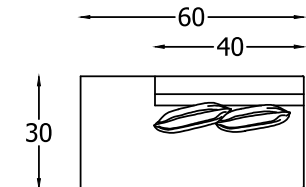

135278  
HIGH ARM SOFA

135282L & R  
HIGH ONE ARM LOVESEAT W/ BUMPER  
\*SHOWN AS A LEFT

135281L & R  
HIGH ONE ARM SOFA  
\*SHOWN AS A LEFT

135283L & R  
HIGH ONE ARM LOVESEAT  
\*SHOWN AS A LEFT

135277 LOW ARM SOFA FRONT VIEW

SIDE VIEW

\*NOT TO SCALE

135264L & R  
ARMLESS LOVESEAT W/ BUMPER  
\*SHOWN AS A LEFT

Scale:  $\frac{1}{4}$ " = 1'-00"

This schematic is current as 07/12 . The company reserves the right to change dimensions and products offered. A more recent schematic may be available for this series. To see the most current schematic, go to <http://lazarind.com>