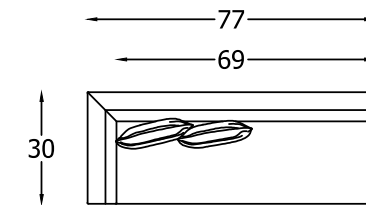

# BASALTO SERIES #1352

**NOTE: THE HIGH ARM WORKS AS A RETURN**

135277  
LOW ARM SOFA

135280L & R  
LOW ONE ARM SOFA  
\*SHOWN AS A LEFT

135279L & R  
HIGH-LOW SOFA  
\*SHOWN AS A LEFT

135284L & R  
LOW ONE ARM LOVESEAT  
\*SHOWN AS A LEFT

135278  
HIGH ARM SOFA

135282L & R  
HIGH ONE ARM LOVESEAT W/ BUMPER  
\*SHOWN AS A LEFT

135281L & R  
HIGH ONE ARM SOFA  
\*SHOWN AS A LEFT

135283L & R  
HIGH ONE ARM LOVESEAT  
\*SHOWN AS A LEFT

135277 LOW ARM SOFA FRONT VIEW

SIDE VIEW

\*NOT TO SCALE

135264L & R  
ARMLESS LOVESEAT W/ BUMPER  
\*SHOWN AS A LEFT

Scale:  $\frac{1}{4}$ " = 1'-00"

This schematic is current as 07/12 . The company reserves the right to change dimensions and products offered. A more recent schematic may be available for this series. To see the most current schematic, go to <http://lazarind.com>