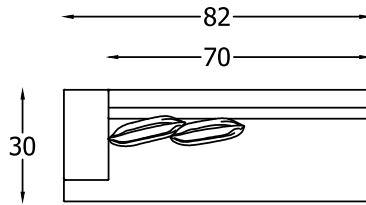

# BASALTO SERIES #1352

**NOTE: THE HIGH ARM WORKS AS A RETURN**

135277  
LOW ARM SOFA

135280L & R  
LOW ONE ARM SOFA  
\*SHOWN AS A LEFT

135279L & R  
HIGH-LOW SOFA  
\*SHOWN AS A LEFT

135284L & R  
LOW ONE ARM LOVESEAT  
\*SHOWN AS A LEFT

135278  
HIGH ARM SOFA

135282L & R  
HIGH ONE ARM LOVESEAT W/ BUMPER  
\*SHOWN AS A LEFT

135281L & R  
HIGH ONE ARM SOFA  
\*SHOWN AS A LEFT

135283L & R  
HIGH ONE ARM LOVESEAT  
\*SHOWN AS A LEFT

135277 LOW ARM SOFA FRONT VIEW

SIDE VIEW

\*NOT TO SCALE

135264L & R  
ARMLESS LOVESEAT W/ BUMPER  
\*SHOWN AS A LEFT

Scale:  $\frac{1}{4}$ " = 1'-00"

This schematic is current as 07/12 . The company reserves the right to change dimensions and products offered. A more recent schematic may be available for this series. To see the most current schematic, go to <http://lazarind.com>