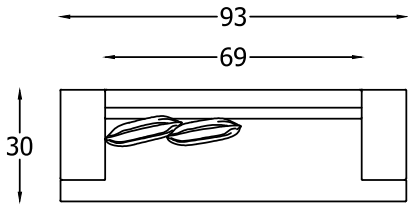

# BASALTO SERIES #1352

**NOTE: THE HIGH ARM WORKS AS A RETURN**

135277  
LOW ARM SOFA

135280L & R  
LOW ONE ARM SOFA  
\*SHOWN AS A LEFT

135279L & R  
HIGH-LOW SOFA  
\*SHOWN AS A LEFT

135284L & R  
LOW ONE ARM LOVESEAT  
\*SHOWN AS A LEFT

135278  
HIGH ARM SOFA

135282L & R  
HIGH ONE ARM LOVESEAT W/ BUMPER  
\*SHOWN AS A LEFT

135281L & R  
HIGH ONE ARM SOFA  
\*SHOWN AS A LEFT

135283L & R  
HIGH ONE ARM LOVESEAT  
\*SHOWN AS A LEFT

135277 LOW ARM SOFA FRONT VIEW

SIDE VIEW

\*NOT TO SCALE

135264L & R  
ARMLESS LOVESEAT W/ BUMPER  
\*SHOWN AS A LEFT

Scale:  $\frac{1}{4}$ " = 1'-00"

This schematic is current as 07/12 . The company reserves the right to change dimensions and products offered. A more recent schematic may be available for this series. To see the most current schematic, go to <http://lazarind.com>