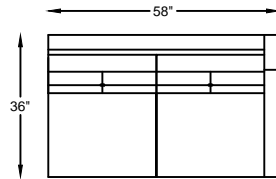

128349 ARMLESS CONDO SOFA

128304 CHAIR

128305 CORNER

128313 LOVESEAT

128310L or R ONE ARM LOVESEAT  
\*SHOWN AS RIGHT ARM

128309 ARMLESS LOVESEAT

128307L or R ONE ARM CHAISE  
\*SHOWN AS RIGHT ARM

128301 OTTOMAN

128320 SOFA SHOWN  
\*NOT TO SCALE

Scale:  $\frac{1}{4}'' = 1'-00''$

This schematic is current as 02/15. The company reserves the right to change dimensions and products offered. A more recent schematic may be available for this series. To see the most current schematic, go to <http://lazarind.com>

\*NOTE: L or R IS DETERMINED BY FACING AT THE PIECE