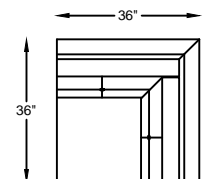

128305 CORNER