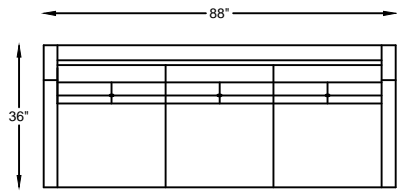

# 1283 BECKER SERIES

128320 SOFA

128317L or R ONE ARM SOFA  
\*SHOWN AS RIGHT ARM

128314 ARMLESS SOFA

128318L or R ONE ARM SOFA W/RETURN  
\*SHOWN AS LEFT ARM

128351 CONDO SOFA

128350L or R ONE ARM CONDO SOFA  
\*SHOWN AS RIGHT ARM

128320 SOFA SHOWN  
\*NOT TO SCALE

Scale:  $\frac{1}{4}'' = 1'-00''$

This schematic is current as 02/15. The company reserves the right to change dimensions and products offered. A more recent schematic may be available for this series. To see the most current schematic, go to <http://lazarind.com>

\*NOTE: L or R IS DETERMINED BY FACING AT THE PIECE