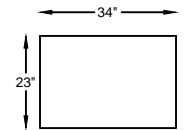

128349 ARMLESS CONDO SOFA

128304 CHAIR

128305 CORNER

128313 LOVESEAT

128310L or R ONE ARM LOVESEAT  
\*SHOWN AS RIGHT ARM

128309 ARMLESS LOVESEAT

128307L or R ONE ARM CHAISE  
\*SHOWN AS RIGHT ARM

128301 OTTOMAN

128320 SOFA SHOWN  
\*NOT TO SCALE

Scale:  $\frac{1}{4}'' = 1'-00''$

This schematic is current as 02/15. The company reserves the right to change dimensions and products offered. A more recent schematic may be available for this series. To see the most current schematic, go to <http://lazarind.com>

\*NOTE: L or R IS DETERMINED BY FACING AT THE PIECE