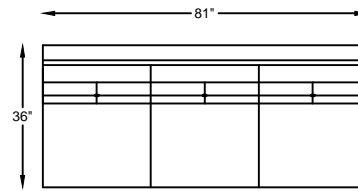

# 1283 BECKER SERIES

128320 SOFA

128317L or R ONE ARM SOFA  
\*SHOWN AS RIGHT ARM

128314 ARMLESS SOFA

128318L or R ONE ARM SOFA W/RETURN  
\*SHOWN AS LEFT ARM

128351 CONDO SOFA

128350L or R ONE ARM CONDO SOFA  
\*SHOWN AS RIGHT ARM

128320 SOFA SHOWN  
\*NOT TO SCALE

Scale:  $\frac{1}{4}'' = 1'-00''$

This schematic is current as 02/15. The company reserves the right to change dimensions and products offered. A more recent schematic may be available for this series. To see the most current schematic, go to <http://lazarind.com>

\*NOTE: L or R IS DETERMINED BY FACING AT THE PIECE