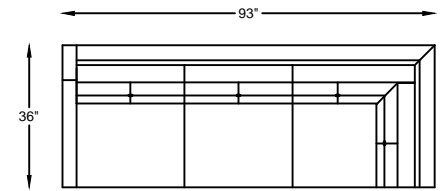

# 1283 BECKER SERIES

128320 SOFA

128317L or R ONE ARM SOFA  
\*SHOWN AS RIGHT ARM

128314 ARMLESS SOFA

128318L or R ONE ARM SOFA W/RETURN  
\*SHOWN AS LEFT ARM

128351 CONDO SOFA

128350L or R ONE ARM CONDO SOFA  
\*SHOWN AS RIGHT ARM

128349 ARMLESS CONDO SOFA

128304 CHAIR

128305 CORNER

128313 LOVESEAT

128310L or R ONE ARM LOVESEAT  
\*SHOWN AS RIGHT ARM

128309 ARMLESS LOVESEAT

128307L or R ONE ARM CHAISE  
\*SHOWN AS RIGHT ARM

128301 OTTOMAN

128320 SOFA SHOWN  
\*NOT TO SCALE

Scale:  $\frac{1}{4}'' = 1'-00''$

This schematic is current as 02/15. The company reserves the right to change dimensions and products offered. A more recent schematic may be available for this series. To see the most current schematic, go to <http://lazarind.com>