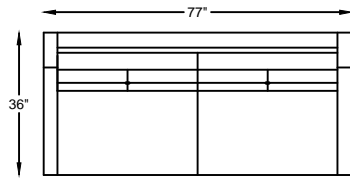

# 1283 BECKER SERIES

128320 SOFA

128317L or R ONE ARM SOFA  
\*SHOWN AS RIGHT ARM

128314 ARMLESS SOFA

128318L or R ONE ARM SOFA W/RETURN  
\*SHOWN AS LEFT ARM

128351 CONDO SOFA

128350L or R ONE ARM CONDO SOFA  
\*SHOWN AS RIGHT ARM

128320 SOFA SHOWN  
\*NOT TO SCALE

Scale:  $\frac{1}{4}'' = 1'-00''$

This schematic is current as 02/15. The company reserves the right to change dimensions and products offered. A more recent schematic may be available for this series. To see the most current schematic, go to <http://lazarind.com>

\*NOTE: L or R IS DETERMINED BY FACING AT THE PIECE