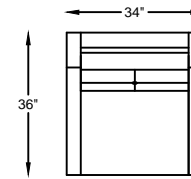

# 1283 BECKER SERIES

128320 SOFA

128317L or R ONE ARM SOFA  
\*SHOWN AS RIGHT ARM

128314 ARMLESS SOFA

128318L or R ONE ARM SOFA W/RETURN  
\*SHOWN AS LEFT ARM

128351 CONDO SOFA

128350L or R ONE ARM CONDO SOFA  
\*SHOWN AS RIGHT ARM

128349 ARMLESS CONDO SOFA

128304 CHAIR

128305 CORNER

128313 LOVESEAT

128310L or R ONE ARM LOVESEAT  
\*SHOWN AS RIGHT ARM

128309 ARMLESS LOVESEAT

128307L or R ONE ARM CHAISE  
\*SHOWN AS RIGHT ARM

128301 OTTOMAN

128320 SOFA SHOWN  
\*NOT TO SCALE

Scale:  $\frac{1}{4}'' = 1'-00''$

This schematic is current as 02/15. The company reserves the right to change dimensions and products offered. A more recent schematic may be available for this series. To see the most current schematic, go to <http://lazarind.com>

\*NOTE: L or R IS DETERMINED BY FACING AT THE PIECE