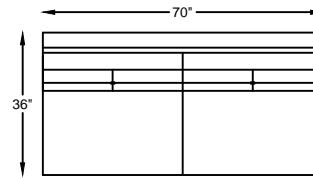

# 1283 BECKER SERIES

128320 SOFA

128317L or R ONE ARM SOFA  
\*SHOWN AS RIGHT ARM

128314 ARMLESS SOFA

128318L or R ONE ARM SOFA W/RETURN  
\*SHOWN AS LEFT ARM

128351 CONDO SOFA

128350L or R ONE ARM CONDO SOFA  
\*SHOWN AS RIGHT ARM

128320 SOFA SHOWN  
\*NOT TO SCALE

Scale:  $\frac{1}{4}'' = 1'-00''$

This schematic is current as 02/15. The company reserves the right to change dimensions and products offered. A more recent schematic may be available for this series. To see the most current schematic, go to <http://lazarind.com>

\*NOTE: L or R IS DETERMINED BY FACING AT THE PIECE