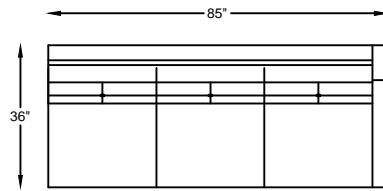

# 1283 BECKER SERIES

128320 SOFA

128317L or R ONE ARM SOFA  
\*SHOWN AS RIGHT ARM

128314 ARMLESS SOFA

128318L or R ONE ARM SOFA W/RETURN  
\*SHOWN AS LEFT ARM

128351 CONDO SOFA

128350L or R ONE ARM CONDO SOFA  
\*SHOWN AS RIGHT ARM

128320 SOFA SHOWN  
\*NOT TO SCALE

Scale:  $\frac{1}{4}'' = 1'-00''$

This schematic is current as 02/15. The company reserves the right to change dimensions and products offered. A more recent schematic may be available for this series. To see the most current schematic, go to <http://lazarind.com>

\*NOTE: L or R IS DETERMINED BY FACING AT THE PIECE