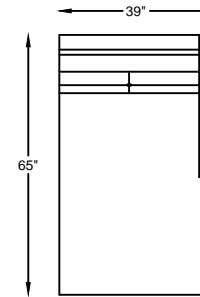

128349 ARMLESS CONDO SOFA

128304 CHAIR

128305 CORNER

128313 LOVESEAT

128310L or R ONE ARM LOVESEAT  
\*SHOWN AS RIGHT ARM

128309 ARMLESS LOVESEAT

128307L or R ONE ARM CHAISE  
\*SHOWN AS RIGHT ARM

128301 OTTOMAN

128320 SOFA SHOWN  
\*NOT TO SCALE

Scale:  $\frac{1}{4}'' = 1'-00''$

This schematic is current as 02/15. The company reserves the right to change dimensions and products offered. A more recent schematic may be available for this series. To see the most current schematic, go to <http://lazarind.com>

\*NOTE: L or R IS DETERMINED BY FACING AT THE PIECE