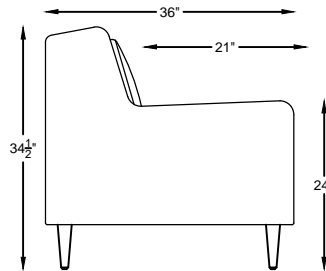

128349 ARMLESS CONDO SOFA

128304 CHAIR

128305 CORNER

128313 LOVESEAT

128310L or R ONE ARM LOVESEAT  
\*SHOWN AS RIGHT ARM

128309 ARMLESS LOVESEAT

128307L or R ONE ARM CHAISE  
\*SHOWN AS RIGHT ARM

128301 OTTOMAN

128320 SOFA SHOWN  
\*NOT TO SCALE

Scale:  $\frac{1}{4}'' = 1'-00''$

This schematic is current as 02/15. The company reserves the right to change dimensions and products offered. A more recent schematic may be available for this series. To see the most current schematic, go to <http://lazarind.com>

\*NOTE: L or R IS DETERMINED BY FACING AT THE PIECE