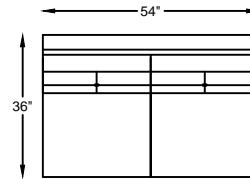

128349 ARMLESS CONDO SOFA

128304 CHAIR

128305 CORNER

128313 LOVESEAT

128310L or R ONE ARM LOVESEAT  
\*SHOWN AS RIGHT ARM

128309 ARMLESS LOVESEAT

128307L or R ONE ARM CHAISE  
\*SHOWN AS RIGHT ARM

128301 OTTOMAN

128320 SOFA SHOWN  
\*NOT TO SCALE

Scale:  $\frac{1}{4}'' = 1'-00''$

This schematic is current as 02/15. The company reserves the right to change dimensions and products offered. A more recent schematic may be available for this series. To see the most current schematic, go to <http://lazarind.com>

\*NOTE: L or R IS DETERMINED BY FACING AT THE PIECE