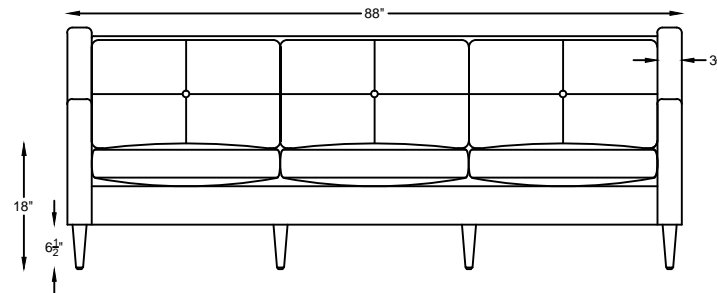

128349 ARMLESS CONDO SOFA

128304 CHAIR

128305 CORNER

128313 LOVESEAT

128310L or R ONE ARM LOVESEAT  
\*SHOWN AS RIGHT ARM

128309 ARMLESS LOVESEAT

128307L or R ONE ARM CHAISE  
\*SHOWN AS RIGHT ARM

128301 OTTOMAN

128320 SOFA SHOWN  
\*NOT TO SCALE

Scale:  $\frac{1}{4}'' = 1'-00''$

This schematic is current as 02/15. The company reserves the right to change dimensions and products offered. A more recent schematic may be available for this series. To see the most current schematic, go to <http://lazarind.com>

\*NOTE: L or R IS DETERMINED BY FACING AT THE PIECE