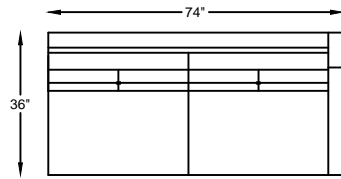

# 1283 BECKER SERIES

128320 SOFA

128317L or R ONE ARM SOFA  
\*SHOWN AS RIGHT ARM

128314 ARMLESS SOFA

128318L or R ONE ARM SOFA W/RETURN  
\*SHOWN AS LEFT ARM

128351 CONDO SOFA

128350L or R ONE ARM CONDO SOFA  
\*SHOWN AS RIGHT ARM

128320 SOFA SHOWN  
\*NOT TO SCALE

Scale:  $\frac{1}{4}'' = 1'-00''$

This schematic is current as 02/15. The company reserves the right to change dimensions and products offered. A more recent schematic may be available for this series. To see the most current schematic, go to <http://lazarind.com>

\*NOTE: L or R IS DETERMINED BY FACING AT THE PIECE