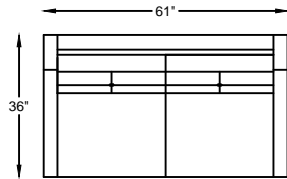

# 1283 BECKER SERIES

128320 SOFA

128317L or R ONE ARM SOFA  
\*SHOWN AS RIGHT ARM

128314 ARMLESS SOFA

128318L or R ONE ARM SOFA W/RETURN  
\*SHOWN AS LEFT ARM

128351 CONDO SOFA

128350L or R ONE ARM CONDO SOFA  
\*SHOWN AS RIGHT ARM

128349 ARMLESS CONDO SOFA

128304 CHAIR

128305 CORNER

128313 LOVESEAT

128310L or R ONE ARM LOVESEAT  
\*SHOWN AS RIGHT ARM

128309 ARMLESS LOVESEAT

128307L or R ONE ARM CHAISE  
\*SHOWN AS RIGHT ARM

128301 OTTOMAN

128320 SOFA SHOWN  
\*NOT TO SCALE

Scale:  $\frac{1}{4}'' = 1'-00''$

This schematic is current as 02/15. The company reserves the right to change dimensions and products offered. A more recent schematic may be available for this series. To see the most current schematic, go to <http://lazarind.com>

\*NOTE: L or R IS DETERMINED BY FACING AT THE PIECE