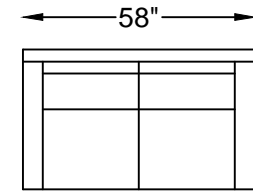

BROADWAY SERIES

122720 SOFA
122746 SOFA QUEEN SLEEPER

122717L/R ONE ARM SOFA
122745L/R ONE ARM QUEEN SLEEPER
(LEFT ARM SHOWN)

122714 ARMLESS SOFA
122744 ARMLESS QUEEN SLEEPER

122713 LOVESEAT
122788 LOVESEAT TWIN SLEEPER

122752L/R RETURN LOVESEAT WITH BUMPER
(LEFT BUMPER SHOWN)

122711L/R ONE ARM -
LOVESEAT WITH RETURN
(LEFT ARM SHOWN)

122748
COCKTAIL OTTOMAN

122747
BUMPER OTTOMAN

122701
OTTOMAN

Scale: 1/4" = 1'-0"

This schematic is current as 3/14 . The company reserves the right to change dimensions and products offered. A more recent schematic may be available for this series. To see the most current schematic, go to <http://lazarind.com>