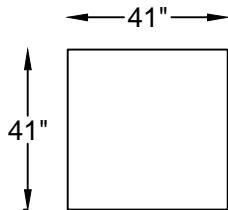

122751 CONDO SOFA

122710L/R ONE ARM LOVESEAT
122787L/R ONE ARM TWIN SLEEPER
(LEFT ARM SHOWN)

122709 ARMLESS LOVESEAT

122704 CHAIR

122707L/R
ONE ARM CHAISE
(LEFT ARM SHOWN)

122718L/R ONE ARM SOFA W/ RETURN
(LEFT ARM SHOWN)

122752L/R RETURN LOVESEAT WITH BUMPER
(LEFT BUMPER SHOWN)

122711L/R ONE ARM -
LOVESEAT WITH RETURN
(LEFT ARM SHOWN)

122748
COCKTAIL OTTOMAN

122747
BUMPER OTTOMAN

122701
OTTOMAN

Scale: 1/4" = 1'-0"

This schematic is current as 3/14 . The company reserves the right to change dimensions and products offered. A more recent schematic may be available for this series. To see the most current schematic, go to <http://lazarind.com>