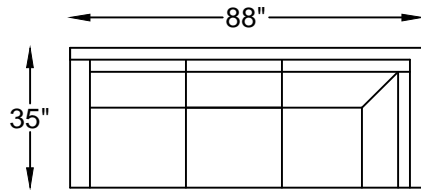

122751 CONDO SOFA

122710L/R ONE ARM LOVESEAT
122787L/R ONE ARM TWIN SLEEPER
(LEFT ARM SHOWN)

122709 ARMLESS LOVESEAT

122704 CHAIR

122707L/R
ONE ARM CHAISE
(LEFT ARM SHOWN)

122718L/R ONE ARM SOFA W/ RETURN
(LEFT ARM SHOWN)

122752L/R RETURN LOVESEAT WITH BUMPER
(LEFT BUMPER SHOWN)

122711L/R ONE ARM -
LOVESEAT WITH RETURN
(LEFT ARM SHOWN)

122748
COCKTAIL OTTOMAN

122747
BUMPER OTTOMAN

122701
OTTOMAN

Scale: 1/4" = 1'-0"

This schematic is current as 3/14 . The company reserves the right to change dimensions and products offered. A more recent schematic may be available for this series. To see the most current schematic, go to <http://lazarind.com>