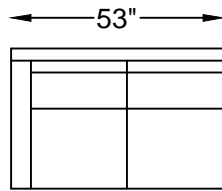

122710L/R ONE ARM LOVESEAT
122787L/R ONE ARM TWIN SLEEPER
(LEFT ARM SHOWN)