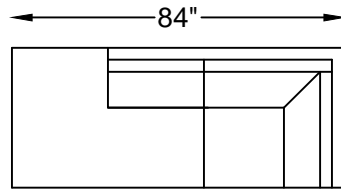

122751 CONDO SOFA

122710L/R ONE ARM LOVESEAT
122787L/R ONE ARM TWIN SLEEPER
(LEFT ARM SHOWN)

122709 ARMLESS LOVESEAT

122704 CHAIR

122707L/R
ONE ARM CHAISE
(LEFT ARM SHOWN)

122718L/R ONE ARM SOFA W/ RETURN
(LEFT ARM SHOWN)

122752L/R RETURN LOVESEAT WITH BUMPER
(LEFT BUMPER SHOWN)

122711L/R ONE ARM -
LOVESEAT WITH RETURN
(LEFT ARM SHOWN)

122748
COCKTAIL OTTOMAN

122747
BUMPER OTTOMAN

122701
OTTOMAN

Scale: 1/4" = 1'-0"

This schematic is current as 3/14 . The company reserves the right to change dimensions and products offered. A more recent schematic may be available for this series. To see the most current schematic, go to <http://lazarind.com>