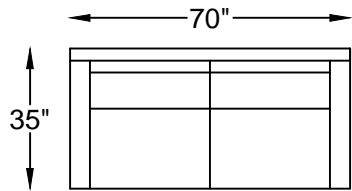

BROADWAY SERIES

122720 SOFA
122746 SOFA QUEEN SLEEPER

122717L/R ONE ARM SOFA
122745L/R ONE ARM QUEEN SLEEPER
(LEFT ARM SHOWN)

122714 ARMLESS SOFA
122744 ARMLESS QUEEN SLEEPER

122713 LOVESEAT
122788 LOVESEAT TWIN SLEEPER

122752L/R RETURN LOVESEAT WITH BUMPER
(LEFT BUMPER SHOWN)

122711L/R ONE ARM -
LOVESEAT WITH RETURN
(LEFT ARM SHOWN)

122748
COCKTAIL OTTOMAN

122747
BUMPER OTTOMAN

122701
OTTOMAN

Scale: 1/4" = 1'-0"

This schematic is current as 3/14 . The company reserves the right to change dimensions and products offered. A more recent schematic may be available for this series. To see the most current schematic, go to <http://lazarind.com>