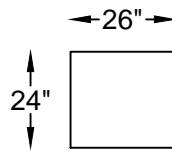

122752L/R RETURN LOVESEAT WITH BUMPER
(LEFT BUMPER SHOWN)

122711L/R ONE ARM -
LOVESEAT WITH RETURN
(LEFT ARM SHOWN)

122748
COCKTAIL OTTOMAN

122747
BUMPER OTTOMAN

122701
OTTOMAN

Scale: 1/4" = 1'-0"

This schematic is current as 3/14 . The company reserves the right to change dimensions and products offered. A more recent schematic may be available for this series. To see the most current schematic, go to <http://lazarind.com>