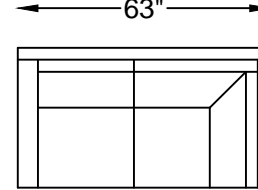

122751 CONDO SOFA

122710L/R ONE ARM LOVESEAT
122787L/R ONE ARM TWIN SLEEPER
(LEFT ARM SHOWN)

122709 ARMLESS LOVESEAT

122704 CHAIR

122707L/R
ONE ARM CHAISE
(LEFT ARM SHOWN)

122718L/R ONE ARM SOFA W/ RETURN
(LEFT ARM SHOWN)

122752L/R RETURN LOVESEAT WITH BUMPER
(LEFT BUMPER SHOWN)

122711L/R ONE ARM -
LOVESEAT WITH RETURN
(LEFT ARM SHOWN)

122748
COCKTAIL OTTOMAN

122747
BUMPER OTTOMAN

122701
OTTOMAN

Scale: 1/4" = 1'-0"

This schematic is current as 3/14 . The company reserves the right to change dimensions and products offered. A more recent schematic may be available for this series. To see the most current schematic, go to <http://lazarind.com>