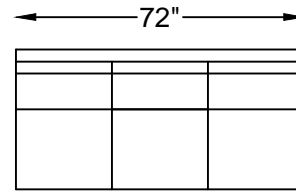

BROADWAY SERIES

122720 SOFA
122746 SOFA QUEEN SLEEPER

122717L/R ONE ARM SOFA
122745L/R ONE ARM QUEEN SLEEPER
(LEFT ARM SHOWN)

122714 ARMLESS SOFA
122744 ARMLESS QUEEN SLEEPER

122713 LOVESEAT
122788 LOVESEAT TWIN SLEEPER

122752L/R RETURN LOVESEAT WITH BUMPER
(LEFT BUMPER SHOWN)

122711L/R ONE ARM -
LOVESEAT WITH RETURN
(LEFT ARM SHOWN)

122748
COCKTAIL OTTOMAN

122747
BUMPER OTTOMAN

122701
OTTOMAN

Scale: 1/4" = 1'-0"

This schematic is current as 3/14 . The company reserves the right to change dimensions and products offered. A more recent schematic may be available for this series. To see the most current schematic, go to <http://lazarind.com>