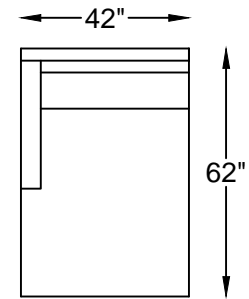

122751 CONDO SOFA

122710L/R ONE ARM LOVESEAT
122787L/R ONE ARM TWIN SLEEPER
(LEFT ARM SHOWN)

122709 ARMLESS LOVESEAT

122704 CHAIR

122707L/R
ONE ARM CHAISE
(LEFT ARM SHOWN)

122718L/R ONE ARM SOFA W/ RETURN
(LEFT ARM SHOWN)

122752L/R RETURN LOVESEAT WITH BUMPER
(LEFT BUMPER SHOWN)

122711L/R ONE ARM -
LOVESEAT WITH RETURN
(LEFT ARM SHOWN)

122748
COCKTAIL OTTOMAN

122747
BUMPER OTTOMAN

122701
OTTOMAN

Scale: 1/4" = 1'-0"

This schematic is current as 3/14 . The company reserves the right to change dimensions and products offered. A more recent schematic may be available for this series. To see the most current schematic, go to <http://lazarind.com>