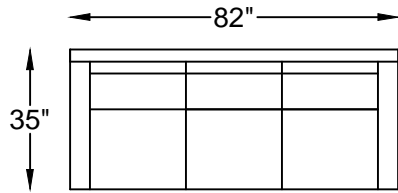

BROADWAY SERIES

122720 SOFA
122746 SOFA QUEEN SLEEPER

122717L/R ONE ARM SOFA
122745L/R ONE ARM QUEEN SLEEPER
(LEFT ARM SHOWN)

122714 ARMLESS SOFA
122744 ARMLESS QUEEN SLEEPER

122713 LOVESEAT
122788 LOVESEAT TWIN SLEEPER

122752L/R RETURN LOVESEAT WITH BUMPER
(LEFT BUMPER SHOWN)

122711L/R ONE ARM -
LOVESEAT WITH RETURN
(LEFT ARM SHOWN)

122748
COCKTAIL OTTOMAN

122747
BUMPER OTTOMAN

122701
OTTOMAN

Scale: 1/4" = 1'-0"

This schematic is current as 3/14 . The company reserves the right to change dimensions and products offered. A more recent schematic may be available for this series. To see the most current schematic, go to <http://lazarind.com>