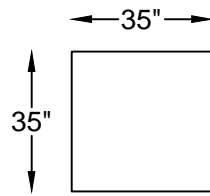

122751 CONDO SOFA

122710L/R ONE ARM LOVESEAT
122787L/R ONE ARM TWIN SLEEPER
(LEFT ARM SHOWN)

122709 ARMLESS LOVESEAT

122704 CHAIR

122707L/R
ONE ARM CHAISE
(LEFT ARM SHOWN)

122718L/R ONE ARM SOFA W/ RETURN
(LEFT ARM SHOWN)

122752L/R RETURN LOVESEAT WITH BUMPER
(LEFT BUMPER SHOWN)

122711L/R ONE ARM -
LOVESEAT WITH RETURN
(LEFT ARM SHOWN)

122748
COCKTAIL OTTOMAN

122747
BUMPER OTTOMAN

122701
OTTOMAN

Scale: 1/4" = 1'-0"

This schematic is current as 3/14 . The company reserves the right to change dimensions and products offered. A more recent schematic may be available for this series. To see the most current schematic, go to <http://lazarind.com>