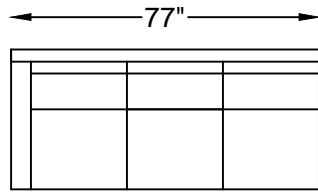

BROADWAY SERIES

122720 SOFA
122746 SOFA QUEEN SLEEPER

122717L/R ONE ARM SOFA
122745L/R ONE ARM QUEEN SLEEPER
(LEFT ARM SHOWN)

122714 ARMLESS SOFA
122744 ARMLESS QUEEN SLEEPER

122713 LOVESEAT
122788 LOVESEAT TWIN SLEEPER

122751 CONDO SOFA

122710L/R ONE ARM LOVESEAT
122787L/R ONE ARM TWIN SLEEPER
(LEFT ARM SHOWN)

122709 ARMLESS LOVESEAT

122704 CHAIR

122707L/R
ONE ARM CHAISE
(LEFT ARM SHOWN)

122718L/R ONE ARM SOFA W/ RETURN
(LEFT ARM SHOWN)

122752L/R RETURN LOVESEAT WITH BUMPER
(LEFT BUMPER SHOWN)

122711L/R ONE ARM -
LOVESEAT WITH RETURN
(LEFT ARM SHOWN)

122748
COCKTAIL OTTOMAN

122747
BUMPER OTTOMAN

122701
OTTOMAN

Scale: 1/4" = 1'-0"

This schematic is current as 3/14 . The company reserves the right to change dimensions and products offered. A more recent schematic may be available for this series. To see the most current schematic, go to <http://lazarind.com>