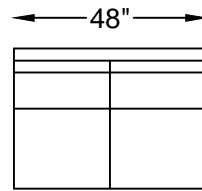

BROADWAY SERIES

122720 SOFA
122746 SOFA QUEEN SLEEPER

122717L/R ONE ARM SOFA
122745L/R ONE ARM QUEEN SLEEPER
(LEFT ARM SHOWN)

122714 ARMLESS SOFA
122744 ARMLESS QUEEN SLEEPER

122713 LOVESEAT
122788 LOVESEAT TWIN SLEEPER

122751 CONDO SOFA

122710L/R ONE ARM LOVESEAT
122787L/R ONE ARM TWIN SLEEPER
(LEFT ARM SHOWN)

122709 ARMLESS LOVESEAT

122704 CHAIR

122707L/R
ONE ARM CHAISE
(LEFT ARM SHOWN)

122718L/R ONE ARM SOFA W/ RETURN
(LEFT ARM SHOWN)

122752L/R RETURN LOVESEAT WITH BUMPER
(LEFT BUMPER SHOWN)

122711L/R ONE ARM -
LOVESEAT WITH RETURN
(LEFT ARM SHOWN)

122748
COCKTAIL OTTOMAN

122747
BUMPER OTTOMAN

122701
OTTOMAN

Scale: 1/4" = 1'-0"

This schematic is current as 3/14 . The company reserves the right to change dimensions and products offered. A more recent schematic may be available for this series. To see the most current schematic, go to <http://lazarind.com>