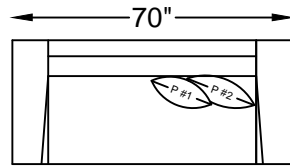

137313
LOVESEAT