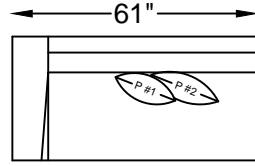

137310L / R
ONE ARM LOVESEAT
*SHOWN AS A LEFT