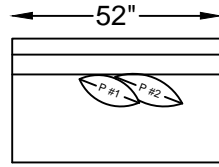

137309
ARMLESS LOVESEAT