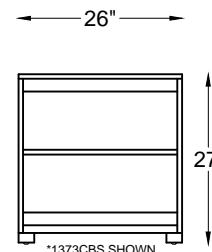

PILLOW DESCRIPTIONS

P #1	P #2	P #3
16" x 16"	18" x 18"	20" x 20"

Scale: $\frac{1}{4}'' = 1'-00''$

*NOTE: L or R IS DETERMINED BY FACING AT THE PIECE