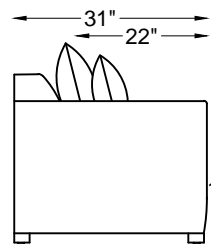

1373RBS/
BROOKLYN RETURN BOOKSHELF
*INCLUDES TWO BOOKSHELVES

PILLOW DESCRIPTIONS

P #1	P #2	P #3
16" x 16"	18" x 18"	20" x 20"

Scale: $\frac{1}{4}'' = 1'-00''$

*NOTE: L or R IS DETERMINED BY FACING AT THE PIECE