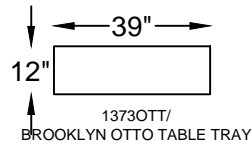

1373 BROOKLYN SERIES

PILLOW DESCRIPTIONS

P #1	P #2	P #3
16" x 16"	18" x 18"	20" x 20"

Scale: $\frac{1}{4}'' = 1'-00''$

*NOTE: L or R IS DETERMINED BY FACING AT THE PIECE