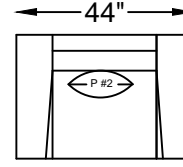

137304
CHAIR