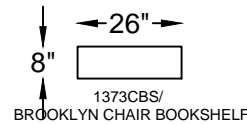

1373CBS/
BROOKLYN CHAIR BOOKSHELF