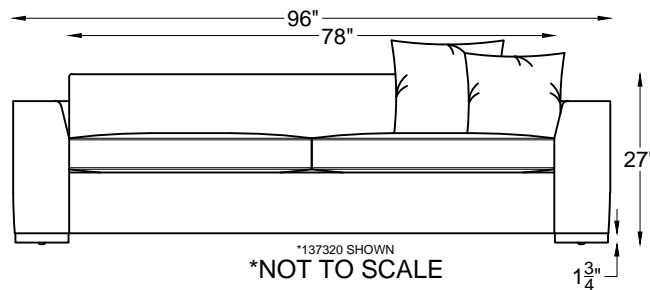

1373RBS/
BROOKLYN RETURN BOOKSHELF
*INCLUDES TWO BOOKSHELVES

1373OTT/
BROOKLYN OTTO TABLE TRAY

PILLOW DESCRIPTIONS

P #1	P #2	P #3
16" x 16"	18" x 18"	20" x 20"

Scale: $\frac{1}{4}'' = 1'-00''$

*NOTE: L or R IS DETERMINED BY FACING AT THE PIECE