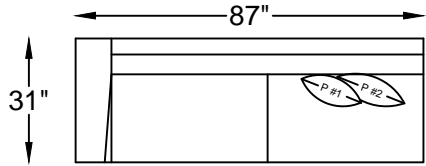

137317L / R
ONE ARM SOFA
*SHOWN AS A LEFT