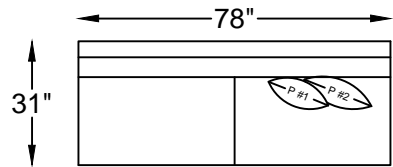

137314
ARMLESS SOFA