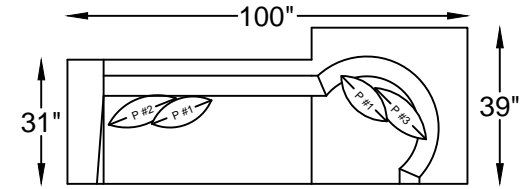

1373102L / R
ONE ARM SOFA W/ ROUND RETURN
*SHOWN AS A LEFT ARM