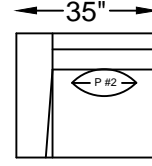

137303L / R
ONE ARM CHAIR
*SHOWN AS A LEFT