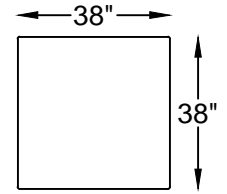

137301
OTTOMAN