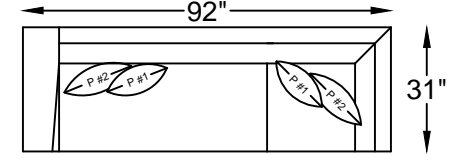

137318L / R
ONE ARM SOFA W/ RETURN
*SHOWN AS A LEFT ARM