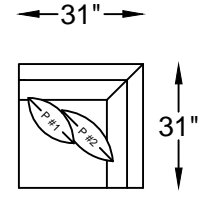

137305
SQUARE CORNER