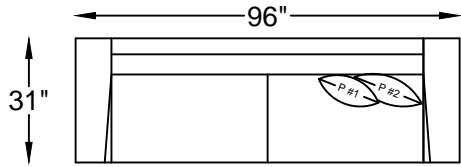

1373 BROOKLYN SERIES

137320
SOFA