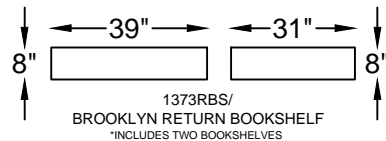

1373 BROOKLYN SERIES

PILLOW DESCRIPTIONS

P #1	P #2	P #3
16" x 16"	18" x 18"	20" x 20"

Scale: $\frac{1}{4}'' = 1'-00''$

*NOTE: L or R IS DETERMINED BY FACING AT THE PIECE