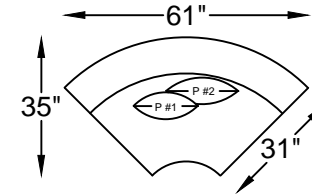

137323
WEDGE