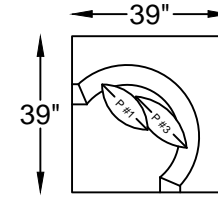

1373103
ROUND CORNER