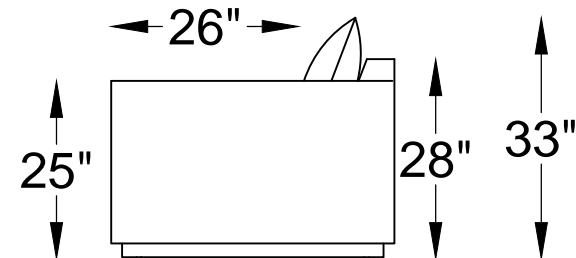

CELEBRITY SERIES

403020 SOFA

403013 LOVE SEAT

403004 CHAIR

FRONT VIEW

SIDE VIEW

*** NOT TO SCALE**

Scale: $\frac{3}{8}" = 1'-00"$