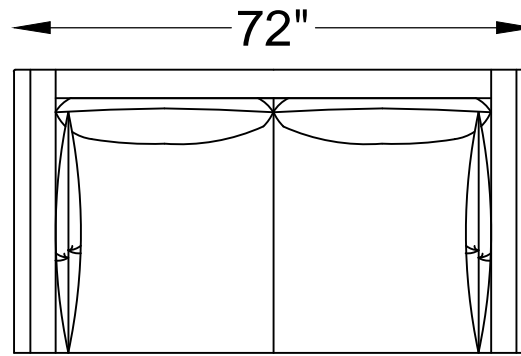

CELEBRITY SERIES

403020 SOFA

403013 LOVE SEAT

403004 CHAIR

FRONT VIEW

SIDE VIEW

*** NOT TO SCALE**

Scale: $\frac{3}{8}" = 1'-00"$