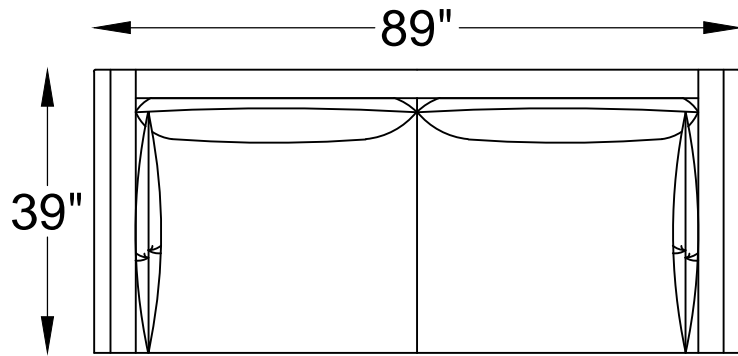

CELEBRITY SERIES

403020 SOFA

403013 LOVE SEAT

403004 CHAIR

FRONT VIEW

SIDE VIEW

*** NOT TO SCALE**

Scale: $\frac{3}{8}" = 1'-00"$