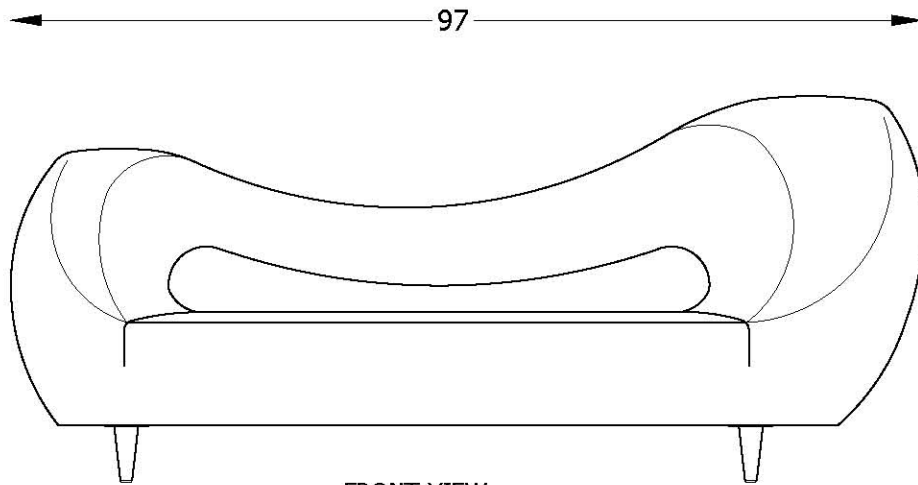

# FLIRT SERIES

129920LC  
LEFT ARM SOFA

129920RC  
RIGHT ARM SOFA

FRONT VIEW

SIDE VIEW

\* **NOT TO SCALE**

(SHOWN AS RIGHT)

Scale:  $\frac{3}{8}$ " = 1'-00"

This schematic is current as 12/13 . The company reserves the right to change dimensions and products offered. A more recent schematic may be available for this series. To see the most current schematic, go to <http://WWW.lazarind.com>