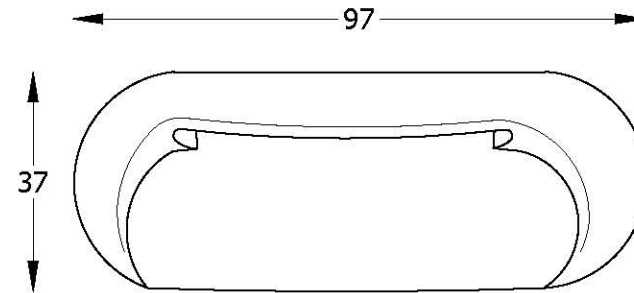

# FLIRT SERIES

129920LC  
LEFT ARM SOFA

129920RC  
RIGHT ARM SOFA

FRONT VIEW

SIDE VIEW

\* **NOT TO SCALE**

(SHOWN AS RIGHT)

Scale:  $\frac{3}{8}$ " = 1'-00"

This schematic is current as 12/13 . The company reserves the right to change dimensions and products offered. A more recent schematic may be available for this series. To see the most current schematic, go to <http://WWW.lazarind.com>