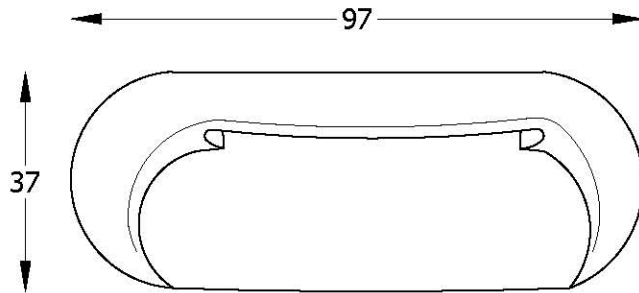

# FLIRT SERIES

129920LC  
LEFT ARM SOFA

129920RC  
RIGHT ARM SOFA

FRONT VIEW

SIDE VIEW

\* **NOT TO SCALE**

(SHOWN AS RIGHT)

Scale:  $\frac{3}{8}$ " = 1'-00"

This schematic is current as 12/13 . The company reserves the right to change dimensions and products offered. A more recent schematic may be available for this series. To see the most current schematic, go to <http://WWW.lazarind.com>