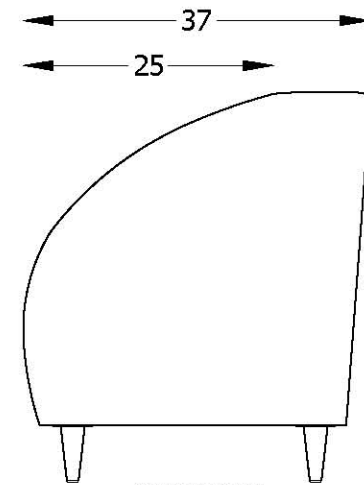

# FLIRT SERIES

129920LC  
LEFT ARM SOFA

129920RC  
RIGHT ARM SOFA

FRONT VIEW

SIDE VIEW

\* **NOT TO SCALE**

(SHOWN AS RIGHT)

Scale:  $\frac{3}{8}$ " = 1'-00"

This schematic is current as 12/13 . The company reserves the right to change dimensions and products offered. A more recent schematic may be available for this series. To see the most current schematic, go to <http://WWW.lazarind.com>