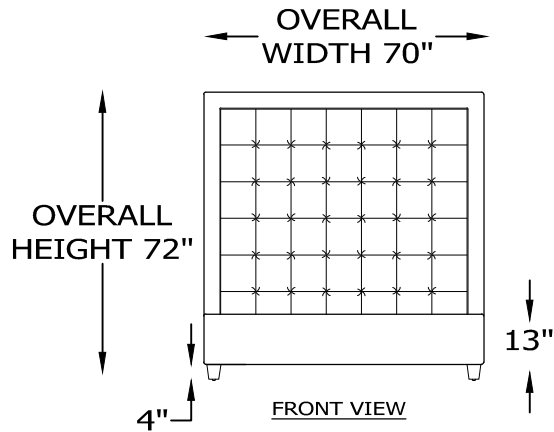

1114 GEORGIA

HB111427/ & FR111427/
QUEEN HEADBOARD & FOOTRAILS

HB111428/ & FR111428/
KING HEADBOARD & FOOTRAILS

HB111429/ & FR111429/
CAL KING HEADBOARD & FOOTRAILS

(FREESTANDING)

HB111427X/ QUEEN HEADBOARD

(FREESTANDING)

HB111428X/ KING HEADBOARD

(FREESTANDING)

HB111429X/ CAL KING HEADBOARD

FRONT VIEW

SIDE VIEW

* NOT TO SCALE

Scale: $\frac{1}{4}'' = 1'-0''$