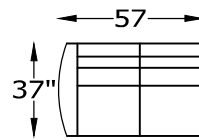

136298L or R LARGE SOFA ONE ARM
SHOWN AS A LEFT

136217L or R SOFA ONE ARM
136245L or R SOFA ONE ARM SLEEPER
SHOWN AS A LEFT

136250L or R CONDO SOFA ONE ARM
136266L or R CONDO SOFA ONE ARM SLEEPER
SHOWN AS A LEFT

136211L or R ONE ARM LOVESEAT WITH
RETURN
SHOWN AS A LEFT

ARM HEIGHT 25"

SEAT HEIGHT 20"

OVERALL DEPTH 37"

OVERALL HEIGHT 36"

*NOT SCALE

136201 OTTOMAN

136286 CHAIR-1/2
136258 CHAIR-1/2 TWIN SLEEPER

136248 SQUARE OTTOMAN
136263 STORAGE OTTOMAN

CHOOSE LEG STYLE

Scale: $\frac{5}{32}'' = 1'-0''$

This schematic is current as 10/15 . The company reserves the right to change dimensions and products offered. A more recent schematic may be available for this series. To see the most current schematic, go to <http://lazarind.com>