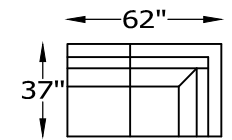

136274L or R ARMLESS LOVESEAT
WITH RETURN
SHOWN AS A RIGHT