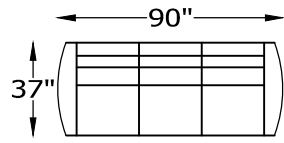

1362 HARMONY SERIES

136299 LARGE SOFA

136220 SOFA
136246 SOFA SLEEPER

136251 CONDO SOFA
136268 CONDO SOFA SLEEPER

136213 LOVESEAT

136204 CHAIR
136204SW SWIVEL CHAIR

136218L or R ONE ARM SOFA WITH RETURN
SHOWN AS A LEFT

136211L or R ONE ARM LOVESEAT WITH
RETURN
SHOWN AS A LEFT

ARM HEIGHT 25"

SEAT HEIGHT 20"

OVERALL DEPTH 37"

OVERALL HEIGHT 36"

*NOT SCALE

136201 OTTOMAN

136286 CHAIR-1/2
136258 CHAIR-1/2 TWIN SLEEPER