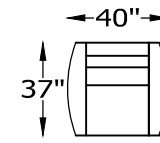

136204 CHAIR
136204SW SWIVEL CHAIR