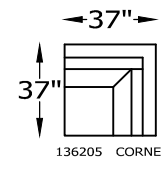

136205 CORNER