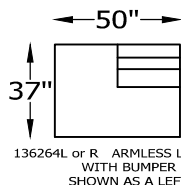

136249 ARMLESS CONDO SOFA
136267 ARMLESS CONDO SOFA SLEEPER

136209 ARMLESS LOVESEAT

136202 ARMLESS CHAIR

136274L or R ARMLESS LOVESEAT
WITH RETURN
SHOWN AS A RIGHT

136261L or R ANGLE SOFA ONE ARM
SHOWN AS A LEFT

136211L or R ONE ARM LOVESEAT WITH
RETURN
SHOWN AS A LEFT

ARM HEIGHT 25"

SEAT HEIGHT 20"

OVERALL DEPTH 37"

OVERALL HEIGHT 36"

*NOT SCALE

136201 OTTOMAN

136286 CHAIR-1/2
136258 CHAIR-1/2 TWIN SLEEPER