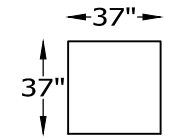

136211L or R ONE ARM LOVESEAT WITH
RETURN
SHOWN AS A LEFT

ARM HEIGHT 25"

SEAT HEIGHT 20"

OVERALL DEPTH 37"

OVERALL HEIGHT 36"

*NOT SCALE

136201 OTTOMAN

136286 CHAIR-1/2
136258 CHAIR-1/2 TWIN SLEEPER

136248 SQUARE OTTOMAN
136263 STORAGE OTTOMAN

CHOOSE LEG STYLE

Scale: $\frac{5}{32}'' = 1'-0''$

This schematic is current as 10/15 . The company reserves the right to change dimensions and products offered. A more recent schematic may be available for this series. To see the most current schematic, go to <http://lazarind.com>

*NOTE: L or R IS DETERMINED BY FACING AT THE PIECE