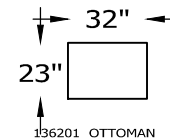

136211L or R ONE ARM LOVESEAT WITH
RETURN
SHOWN AS A LEFT

ARM HEIGHT 25"

SEAT HEIGHT 20"

OVERALL DEPTH 37"

OVERALL HEIGHT 36"

*NOT SCALE

136201 OTTOMAN

136286 CHAIR-1/2
136258 CHAIR-1/2 TWIN SLEEPER

136248 SQUARE OTTOMAN
136263 STORAGE OTTOMAN

CHOOSE LEG STYLE

Scale: $\frac{5}{32}'' = 1'-0''$

This schematic is current as 10/15 . The company reserves the right to change dimensions and products offered. A more recent schematic may be available for this series. To see the most current schematic, go to <http://lazarind.com>