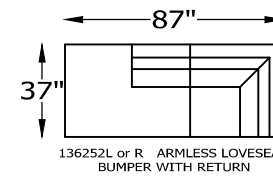

136264L or R ARMLESS LOVESEAT
WITH BUMPER
SHOWN AS A LEFT

136207L or R CHAISE ONE ARM
SHOWN AS A LEFT

136223 WEDGE

136205 CORNER

136252L or R ARMLESS LOVESEAT
WITH BUMPER WITH RETURN
SHOWN AS A LEFT BUMPER

136211L or R ONE ARM LOVESEAT WITH
RETURN
SHOWN AS A LEFT

ARM HEIGHT 25"

SEAT HEIGHT 20"

OVERALL DEPTH 37"

OVERALL HEIGHT 36"

*NOT SCALE

136201 OTTOMAN

136286 CHAIR-1/2
136258 CHAIR-1/2 TWIN SLEEPER

136248 SQUARE OTTOMAN
136263 STORAGE OTTOMAN

CHOOSE LEG STYLE

Scale: $\frac{5}{32}'' = 1'-0''$

This schematic is current as 10/15 . The company reserves the right to change dimensions and products offered. A more recent schematic may be available for this series. To see the most current schematic, go to <http://lazarind.com>