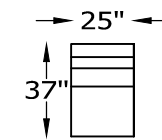

136202 ARMLESS CHAIR