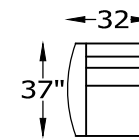

136298L or R LARGE SOFA ONE ARM
SHOWN AS A LEFT

136217L or R SOFA ONE ARM
136245L or R SOFA ONE ARM SLEEPER
SHOWN AS A LEFT

136250L or R CONDO SOFA ONE ARM
136266L or R CONDO SOFA ONE ARM SLEEPER
SHOWN AS A LEFT

136210L or R LOVESEAT ONE ARM
SHOWN AS A LEFT

136203L or R CHAIR ONE ARM
SHOWN AS A LEFT

136215L or R ARMLESS SOFA
WITH RETURN
SHOWN AS A RIGHT

136297 ARMLESS LARGE SOFA

136214 ARMLESS SOFA
136244 ARMLESS SOFA SLEEPER

136211L or R ONE ARM LOVESEAT WITH
RETURN
SHOWN AS A LEFT

ARM HEIGHT 25"

SEAT HEIGHT 20"

OVERALL DEPTH 37"

OVERALL HEIGHT 36"

*NOT SCALE

136201 OTTOMAN

136286 CHAIR-1/2
136258 CHAIR-1/2 TWIN SLEEPER