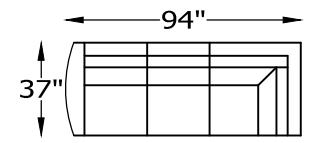

136218L or R ONE ARM SOFA WITH RETURN
SHOWN AS A LEFT