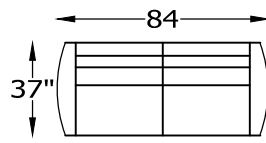

136251 CONDO SOFA
136268 CONDO SOFA SLEEPER