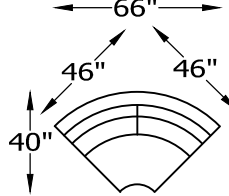

136223 WEDGE