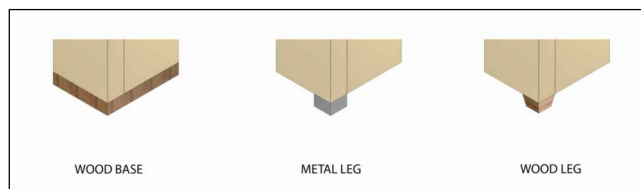

136211L or R ONE ARM LOVESEAT WITH
RETURN
SHOWN AS A LEFT

ARM HEIGHT 25"

SEAT HEIGHT 20"

OVERALL DEPTH 37"

OVERALL HEIGHT 36"

*NOT SCALE

136201 OTTOMAN

136286 CHAIR-1/2
136258 CHAIR-1/2 TWIN SLEEPER

136248 SQUARE OTTOMAN
136263 STORAGE OTTOMAN

CHOOSE LEG STYLE

Scale: $\frac{5}{32}'' = 1'-0''$

This schematic is current as 10/15 . The company reserves the right to change dimensions and products offered. A more recent schematic may be available for this series. To see the most current schematic, go to <http://lazarind.com>