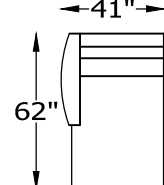

136207L or R CHAISE ONE ARM
SHOWN AS A LEFT