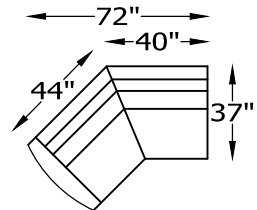

136249 ARMLESS CONDO SOFA
136267 ARMLESS CONDO SOFA SLEEPER

136209 ARMLESS LOVESEAT

136202 ARMLESS CHAIR

136274L or R ARMLESS LOVESEAT
WITH RETURN
SHOWN AS A RIGHT

136261L or R ANGLE SOFA ONE ARM
SHOWN AS A LEFT

136211L or R ONE ARM LOVESEAT WITH
RETURN
SHOWN AS A LEFT

ARM HEIGHT 25"

SEAT HEIGHT 20"

OVERALL DEPTH 37"

OVERALL HEIGHT 36"

*NOT SCALE

136201 OTTOMAN

136286 CHAIR-1/2
136258 CHAIR-1/2 TWIN SLEEPER

136248 SQUARE OTTOMAN
136263 STORAGE OTTOMAN

CHOOSE LEG STYLE

Scale: $\frac{5}{32}'' = 1'-0''$

This schematic is current as 10/15 . The company reserves the right to change dimensions and products offered. A more recent schematic may be available for this series. To see the most current schematic, go to <http://lazarind.com>