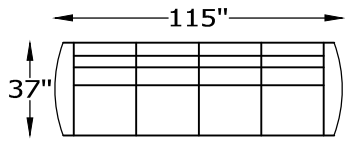

1362 HARMONY SERIES

136299 LARGE SOFA

136220 SOFA
136246 SOFA SLEEPER

136251 CONDO SOFA
136268 CONDO SOFA SLEEPER

136213 LOVESEAT

136204 CHAIR
136204SW SWIVEL CHAIR

136218L or R ONE ARM SOFA WITH RETURN
SHOWN AS A LEFT

136298L or R LARGE SOFA ONE ARM
SHOWN AS A LEFT

136217L or R SOFA ONE ARM
136245L or R SOFA ONE ARM SLEEPER
SHOWN AS A LEFT

136250L or R CONDO SOFA ONE ARM
136266L or R CONDO SOFA ONE ARM SLEEPER
SHOWN AS A LEFT

136211L or R ONE ARM LOVESEAT WITH
RETURN
SHOWN AS A LEFT

ARM HEIGHT 25"

SEAT HEIGHT 20"

OVERALL DEPTH 37"

OVERALL HEIGHT 36"

*NOT SCALE

136201 OTTOMAN

136286 CHAIR-1/2
136258 CHAIR-1/2 TWIN SLEEPER

136248 SQUARE OTTOMAN
136263 STORAGE OTTOMAN

CHOOSE LEG STYLE

Scale: $\frac{5}{32}'' = 1'-0''$

This schematic is current as 10/15 . The company reserves the right to change dimensions and products offered. A more recent schematic may be available for this series. To see the most current schematic, go to <http://lazarind.com>