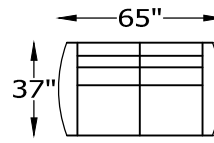

1362 HARMONY SERIES

136299 LARGE SOFA

136220 SOFA
136246 SOFA SLEEPER

136251 CONDO SOFA
136268 CONDO SOFA SLEEPER

136213 LOVESEAT

136204 CHAIR
136204SW SWIVEL CHAIR

136218L or R ONE ARM SOFA WITH RETURN
SHOWN AS A LEFT

136298L or R LARGE SOFA ONE ARM
SHOWN AS A LEFT

136217L or R SOFA ONE ARM
136245L or R SOFA ONE ARM SLEEPER
SHOWN AS A LEFT

136250L or R CONDO SOFA ONE ARM
136266L or R CONDO SOFA ONE ARM SLEEPER
SHOWN AS A LEFT

136211L or R ONE ARM LOVESEAT WITH
RETURN
SHOWN AS A LEFT

ARM HEIGHT 25"

SEAT HEIGHT 20"

OVERALL DEPTH 37"

OVERALL HEIGHT 36"

*NOT SCALE

136201 OTTOMAN

136286 CHAIR-1/2
136258 CHAIR-1/2 TWIN SLEEPER

136248 SQUARE OTTOMAN
136263 STORAGE OTTOMAN

CHOOSE LEG STYLE

Scale: $\frac{5}{32}'' = 1'-0''$

This schematic is current as 10/15 . The company reserves the right to change dimensions and products offered. A more recent schematic may be available for this series. To see the most current schematic, go to <http://lazarind.com>