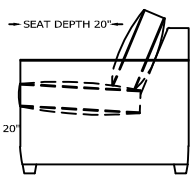

136264L or R ARMLESS LOVESEAT
WITH BUMPER
SHOWN AS A LEFT

136207L or R CHAISE ONE ARM
SHOWN AS A LEFT

136223 WEDGE

136205 CORNER

136252L or R ARMLESS LOVESEAT
WITH BUMPER WITH RETURN
SHOWN AS A LEFT BUMPER

136211L or R ONE ARM LOVESEAT WITH
RETURN
SHOWN AS A LEFT

ARM HEIGHT 25"

SEAT HEIGHT 20"

OVERALL DEPTH 37"

OVERALL HEIGHT 36"

*NOT SCALE

136201 OTTOMAN

136286 CHAIR-1/2
136258 CHAIR-1/2 TWIN SLEEPER