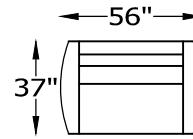

136211L or R ONE ARM LOVESEAT WITH
RETURN
SHOWN AS A LEFT

ARM HEIGHT 25"

SEAT HEIGHT 20"

OVERALL DEPTH 37"

OVERALL HEIGHT 36"

*NOT SCALE

136201 OTTOMAN

136286 CHAIR-1/2
136258 CHAIR-1/2 TWIN SLEEPER

136248 SQUARE OTTOMAN
136263 STORAGE OTTOMAN

CHOOSE LEG STYLE

Scale: $\frac{5}{32}'' = 1'-0''$

This schematic is current as 10/15 . The company reserves the right to change dimensions and products offered. A more recent schematic may be available for this series. To see the most current schematic, go to <http://lazarind.com>