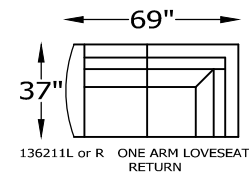

136264L or R ARMLESS LOVESEAT
WITH BUMPER
SHOWN AS A LEFT

136207L or R CHAISE ONE ARM
SHOWN AS A LEFT

136223 WEDGE

136205 CORNER

136252L or R ARMLESS LOVESEAT
WITH BUMPER WITH RETURN
SHOWN AS A LEFT BUMPER

136211L or R ONE ARM LOVESEAT WITH
RETURN
SHOWN AS A LEFT

ARM HEIGHT 25"

SEAT HEIGHT 20"

OVERALL DEPTH 37"

OVERALL HEIGHT 36"

*NOT SCALE

136201 OTTOMAN

136286 CHAIR-1/2
136258 CHAIR-1/2 TWIN SLEEPER