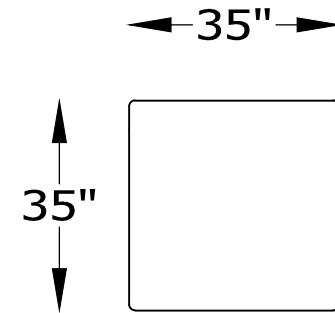

# 1413 KODIAK SERIES

141302  
ARMLESS CHAIR

141305  
CORNER CHAIR

141301  
OTTOMAN

18" SEAT HEIGHT

22" SEAT DEPTH

28" 36"

\* NOT SCALE

Scale:  $\frac{3}{8}$ " = 1'-0"

This schematic is current as 09/15 . The company reserves the right to change dimensions and products offered. A more recent schematic may be available for this series. To see the most current schematic, go to <http://lazarind.com>

\*NOTE: L or R IS DETERMINED BY FACING AT THE PIECE