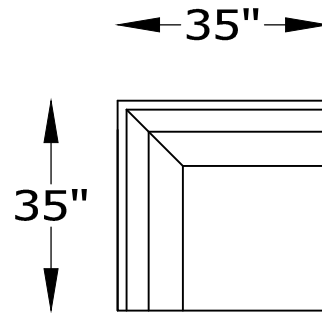

# 1413 KODIAK SERIES

141302  
ARMLESS CHAIR

141305  
CORNER CHAIR

141301  
OTTOMAN

18" SEAT HEIGHT

22" SEAT DEPTH

28" 36"

\* NOT SCALE

Scale:  $\frac{3}{8}$ " = 1'-0"

This schematic is current as 09/15 . The company reserves the right to change dimensions and products offered. A more recent schematic may be available for this series. To see the most current schematic, go to <http://lazarind.com>

\*NOTE: L or R IS DETERMINED BY FACING AT THE PIECE