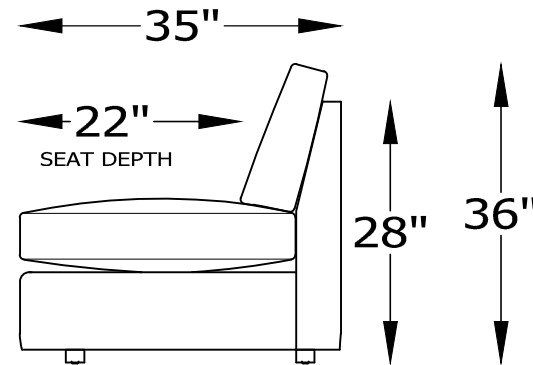

# 1413 KODIAK SERIES

141302  
ARMLESS CHAIR

141305  
CORNER CHAIR

141301  
OTTOMAN

18" SEAT HEIGHT

22" SEAT DEPTH

28" 36"

\* NOT SCALE

Scale:  $\frac{3}{8}$ " = 1'-0"

This schematic is current as 09/15 . The company reserves the right to change dimensions and products offered. A more recent schematic may be available for this series. To see the most current schematic, go to <http://lazarind.com>

\*NOTE: L or R IS DETERMINED BY FACING AT THE PIECE