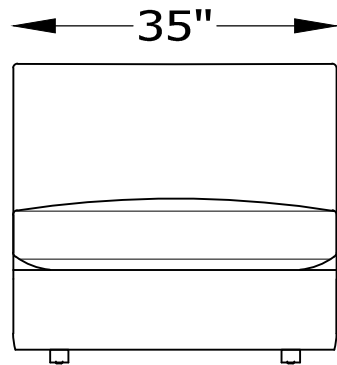

# 1413 KODIAK SERIES

141302  
ARMLESS CHAIR

141305  
CORNER CHAIR

141301  
OTTOMAN

18" SEAT HEIGHT

22" SEAT DEPTH

28" 36"

\* NOT SCALE

Scale:  $\frac{3}{8}$ " = 1'-0"

This schematic is current as 09/15 . The company reserves the right to change dimensions and products offered. A more recent schematic may be available for this series. To see the most current schematic, go to <http://lazarind.com>

\*NOTE: L or R IS DETERMINED BY FACING AT THE PIECE