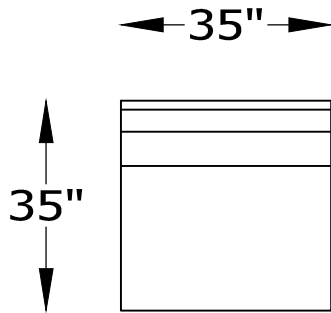

# 1413 KODIAK SERIES

141302  
ARMLESS CHAIR

141305  
CORNER CHAIR

141301  
OTTOMAN

18" SEAT HEIGHT

22" SEAT DEPTH

28" 36"

\* NOT SCALE

Scale:  $\frac{3}{8}$ " = 1'-0"

This schematic is current as 09/15 . The company reserves the right to change dimensions and products offered. A more recent schematic may be available for this series. To see the most current schematic, go to <http://lazarind.com>

\*NOTE: L or R IS DETERMINED BY FACING AT THE PIECE