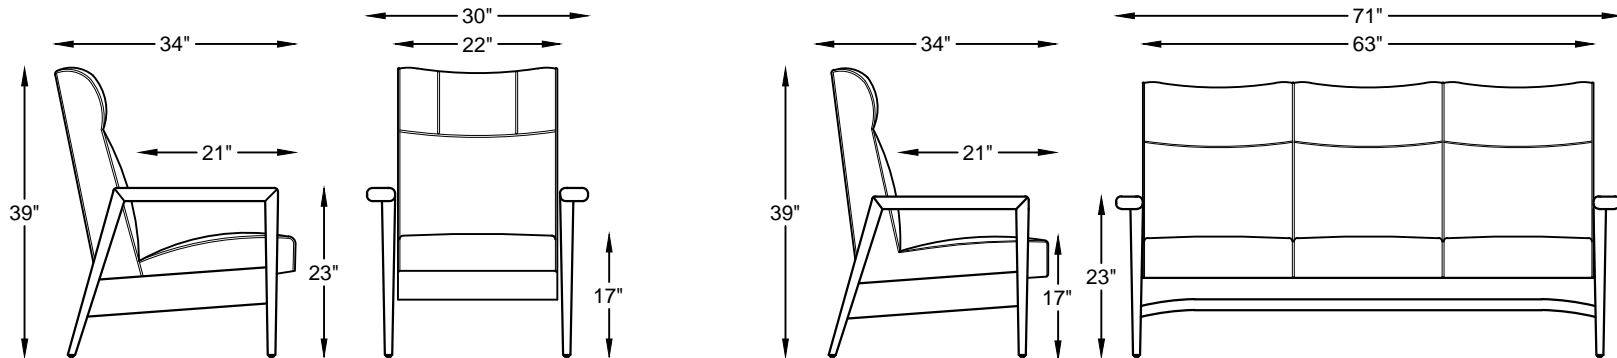

950 KONA SERIES

95085/
RECLINER CHAIR

95020/
SOFA

CLOSED POSITION

TV POSITION

FULL RECLINE POSITION

RECLINER SIDE VIEW REFERENCE
*NOT TO SCALE

RECLINER CHAIR
*NOT TO SCALE

SOFA
*NOT TO SCALE

*NOTE: SOFA DOES NOT RECLINE

Scale: $\frac{3}{8}$ " = 1'-00"

This schematic is current as 02/15 . The company reserves the right to change dimensions and products offered. A more recent schematic may be available for this series. To see the most current schematic, go to <http://lazarind.com>

*NOTE: L or R IS DETERMINED BY FACING AT THE PIECE