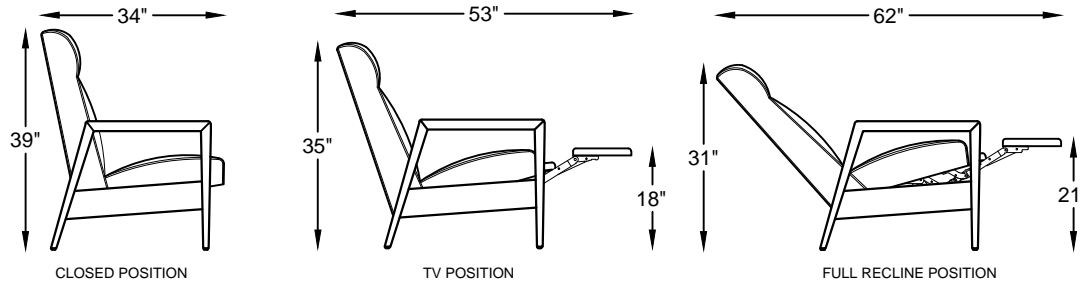

950 KONA SERIES

95085/
RECLINER CHAIR

95020/
SOFA

CLOSED POSITION

TV POSITION

FULL RECLINE POSITION

RECLINER SIDE VIEW REFERENCE
*NOT TO SCALE

RECLINER CHAIR
*NOT TO SCALE

SOFA
*NOT TO SCALE

*NOTE: SOFA DOES NOT RECLINE

Scale: $\frac{3}{8}$ " = 1'-00"

This schematic is current as 02/15 . The company reserves the right to change dimensions and products offered. A more recent schematic may be available for this series. To see the most current schematic, go to <http://lazarind.com>

*NOTE: L or R IS DETERMINED BY FACING AT THE PIECE