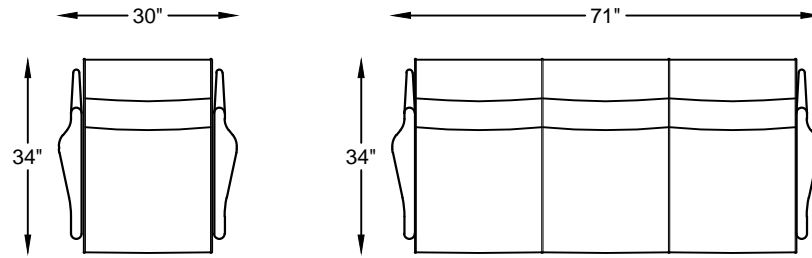

950 KONA SERIES

95085/
RECLINER CHAIR

95020/
SOFA

CLOSED POSITION

TV POSITION

FULL RECLINE POSITION

RECLINER SIDE VIEW REFERENCE
*NOT TO SCALE

RECLINER CHAIR
*NOT TO SCALE

SOFA
*NOT TO SCALE

*NOTE: SOFA DOES NOT RECLINE

Scale: $\frac{3}{8}$ " = 1'-00"

This schematic is current as 02/15 . The company reserves the right to change dimensions and products offered. A more recent schematic may be available for this series. To see the most current schematic, go to <http://lazarind.com>

*NOTE: L or R IS DETERMINED BY FACING AT THE PIECE