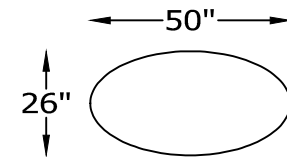

LUGANO 1204

120420C
CURVED SOFA

120439RC
ARMLLESS CURVED SOFA
WITH RIGHT or LEFT BUMPER
SHOWN AS A RIGHT

120432RC
ARMLLESS REVERSE CURVED SOFA
WITH RIGHT or LEFT BUMPER
SHOWN AS A RIGHT

120404C CHAIR

120442LC
RIGHT or LEFT ARM CURVED SOFA
SHOWN AS A LEFT

120435RC
RIGHT or LEFT ARM REVERSE CURVED SOFA
SHOWN AS A RIGHT

120442LC
120435RC
RIGHT ARM CURVED SOFA AND REVERSE CURVED SOFA

PILLOWS
22" X 22"

120401C OVAL OTTOMAN

*NOT TO SCALE

Scale: $\frac{1}{4}'' = 1'-0''$

This schematic is current as 6/12 . The company reserves the right to change dimensions and products offered. A more recent schematic may be available for this series. To see the most current schematic, go to <http://lazarind.com>

*NOTE: L or R IS DETERMINED BY FACING AT THE PIECE