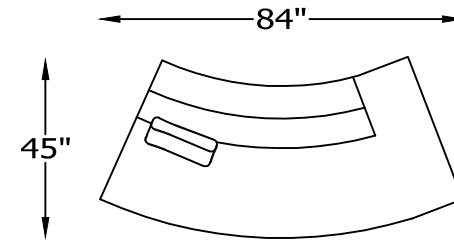

LUGANO 1204

120420C
CURVED SOFA

120439RC
ARMLLESS CURVED SOFA
WITH RIGHT or LEFT BUMPER
SHOWN AS A RIGHT

120432RC
ARMLLESS REVERSE CURVED SOFA
WITH RIGHT or LEFT BUMPER
SHOWN AS A RIGHT

120404C CHAIR

120442LC
RIGHT or LEFT ARM CURVED SOFA
SHOWN AS A LEFT

120435RC
RIGHT or LEFT ARM REVERSE CURVED SOFA
SHOWN AS A RIGHT

120442LC
120435RC
RIGHT ARM CURVED SOFA AND REVERSE CURVED SOFA

PILLOWS
22" X 22"

120401C OVAL OTTOMAN

*NOT TO SCALE

Scale: $\frac{1}{4}'' = 1'-0''$

This schematic is current as 6/12 . The company reserves the right to change dimensions and products offered. A more recent schematic may be available for this series. To see the most current schematic, go to <http://lazarind.com>

*NOTE: L or R IS DETERMINED BY FACING AT THE PIECE