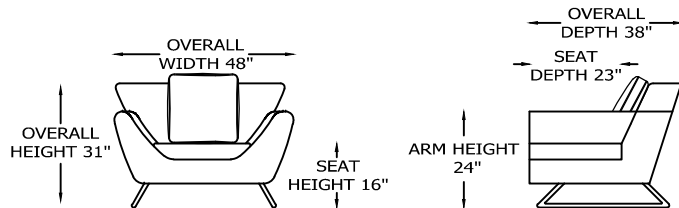

LUGANO 1204

120420C
CURVED SOFA

120439RC
ARMLLESS CURVED SOFA
WITH RIGHT or LEFT BUMPER
SHOWN AS A RIGHT

120432RC
ARMLLESS REVERSE CURVED SOFA
WITH RIGHT or LEFT BUMPER
SHOWN AS A RIGHT

120404C CHAIR

120442LC
RIGHT or LEFT ARM CURVED SOFA
SHOWN AS A LEFT

120435RC
RIGHT or LEFT ARM REVERSE CURVED SOFA
SHOWN AS A RIGHT

120442LC
120435RC
RIGHT ARM CURVED SOFA AND REVERSE CURVED SOFA

PILLOWS
22" X 22"

120401C OVAL OTTOMAN

*NOT TO SCALE

Scale: $\frac{1}{4}'' = 1'-0''$

This schematic is current as 6/12 . The company reserves the right to change dimensions and products offered. A more recent schematic may be available for this series. To see the most current schematic, go to <http://lazarind.com>

*NOTE: L or R IS DETERMINED BY FACING AT THE PIECE