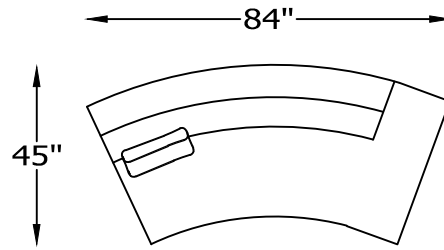

LUGANO 1204

120420C
CURVED SOFA

120439RC
ARMLLESS CURVED SOFA
WITH RIGHT or LEFT BUMPER
SHOWN AS A RIGHT

120432RC
ARMLLESS REVERSE CURVED SOFA
WITH RIGHT or LEFT BUMPER
SHOWN AS A RIGHT

120404C CHAIR

120442LC
RIGHT or LEFT ARM CURVED SOFA
SHOWN AS A LEFT

120435RC
RIGHT or LEFT ARM REVERSE CURVED SOFA
SHOWN AS A RIGHT

120442LC
120435RC
RIGHT ARM CURVED SOFA AND REVERSE CURVED SOFA

PILLOWS
22" X 22"

120401C OVAL OTTOMAN

*NOT TO SCALE

Scale: $\frac{1}{4}'' = 1'-0''$

This schematic is current as 6/12 . The company reserves the right to change dimensions and products offered. A more recent schematic may be available for this series. To see the most current schematic, go to <http://lazarind.com>

*NOTE: L or R IS DETERMINED BY FACING AT THE PIECE