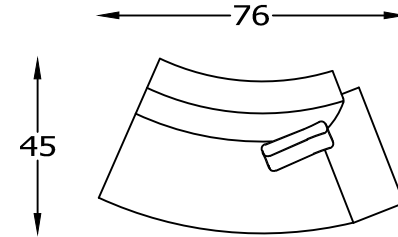

LUGANO 1204

120420C
CURVED SOFA

120439RC
ARMLLESS CURVED SOFA
WITH RIGHT or LEFT BUMPER
SHOWN AS A RIGHT

120432RC
ARMLLESS REVERSE CURVED SOFA
WITH RIGHT or LEFT BUMPER
SHOWN AS A RIGHT

120404C CHAIR

120442LC
RIGHT or LEFT ARM CURVED SOFA
SHOWN AS A LEFT

120435RC
RIGHT or LEFT ARM REVERSE CURVED SOFA
SHOWN AS A RIGHT

120442LC
120435RC
RIGHT ARM CURVED SOFA AND REVERSE CURVED SOFA

PILLOWS
22" X 22"

120401C OVAL OTTOMAN

*NOT TO SCALE

Scale: $\frac{1}{4}'' = 1'-0''$

This schematic is current as 6/12 . The company reserves the right to change dimensions and products offered. A more recent schematic may be available for this series. To see the most current schematic, go to <http://lazarind.com>

*NOTE: L or R IS DETERMINED BY FACING AT THE PIECE