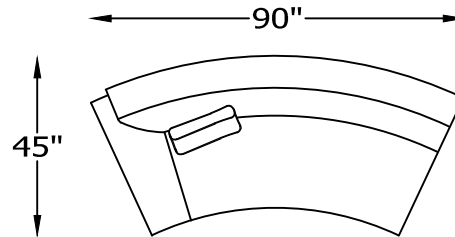

LUGANO 1204

120420C
CURVED SOFA

120439RC
ARMLLESS CURVED SOFA
WITH RIGHT or LEFT BUMPER
SHOWN AS A RIGHT

120432RC
ARMLLESS REVERSE CURVED SOFA
WITH RIGHT or LEFT BUMPER
SHOWN AS A RIGHT

120404C CHAIR

120442LC
RIGHT or LEFT ARM CURVED SOFA
SHOWN AS A LEFT

120435RC
RIGHT or LEFT ARM REVERSE CURVED SOFA
SHOWN AS A RIGHT

120442LC
120435RC
RIGHT ARM CURVED SOFA AND REVERSE CURVED SOFA

PILLOWS
22" X 22"

120401C OVAL OTTOMAN

*NOT TO SCALE

Scale: $\frac{1}{4}'' = 1'-0''$

This schematic is current as 6/12 . The company reserves the right to change dimensions and products offered. A more recent schematic may be available for this series. To see the most current schematic, go to <http://lazarind.com>

*NOTE: L or R IS DETERMINED BY FACING AT THE PIECE