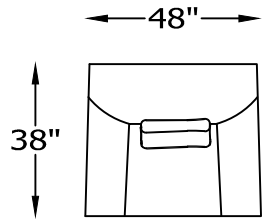

LUGANO 1204

120420C
CURVED SOFA

120439RC
ARMLLESS CURVED SOFA
WITH RIGHT or LEFT BUMPER
SHOWN AS A RIGHT

120432RC
ARMLLESS REVERSE CURVED SOFA
WITH RIGHT or LEFT BUMPER
SHOWN AS A RIGHT

120404C CHAIR

120442LC
RIGHT or LEFT ARM CURVED SOFA
SHOWN AS A LEFT

120435RC
RIGHT or LEFT ARM REVERSE CURVED SOFA
SHOWN AS A RIGHT

120442LC
120435RC
RIGHT ARM CURVED SOFA AND REVERSE CURVED SOFA

PILLOWS
22" X 22"

120401C OVAL OTTOMAN

*NOT TO SCALE

Scale: $\frac{1}{4}'' = 1'-0''$

This schematic is current as 6/12 . The company reserves the right to change dimensions and products offered. A more recent schematic may be available for this series. To see the most current schematic, go to <http://lazarind.com>

*NOTE: L or R IS DETERMINED BY FACING AT THE PIECE