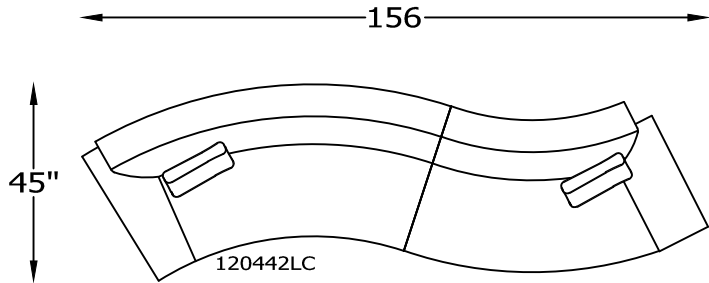

LUGANO 1204

120420C
CURVED SOFA

120439RC
ARMLLESS CURVED SOFA
WITH RIGHT or LEFT BUMPER
SHOWN AS A RIGHT

120432RC
ARMLLESS REVERSE CURVED SOFA
WITH RIGHT or LEFT BUMPER
SHOWN AS A RIGHT

120404C CHAIR

120442LC
RIGHT or LEFT ARM CURVED SOFA
SHOWN AS A LEFT

120435RC
RIGHT or LEFT ARM REVERSE CURVED SOFA
SHOWN AS A RIGHT

120442LC
120435RC
RIGHT ARM CURVED SOFA AND REVERSE CURVED SOFA

PILLOWS
22" X 22"

120401C OVAL OTTOMAN

*NOT TO SCALE

Scale: $\frac{1}{4}'' = 1'-0''$

This schematic is current as 6/12 . The company reserves the right to change dimensions and products offered. A more recent schematic may be available for this series. To see the most current schematic, go to <http://lazarind.com>

*NOTE: L or R IS DETERMINED BY FACING AT THE PIECE