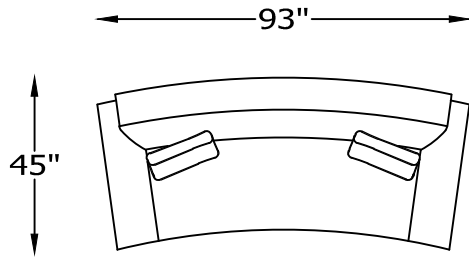

LUGANO 1204

120420C
CURVED SOFA

120439RC
ARMLLESS CURVED SOFA
WITH RIGHT or LEFT BUMPER
SHOWN AS A RIGHT

120432RC
ARMLLESS REVERSE CURVED SOFA
WITH RIGHT or LEFT BUMPER
SHOWN AS A RIGHT

120404C CHAIR

120442LC
RIGHT or LEFT ARM CURVED SOFA
SHOWN AS A LEFT

120435RC
RIGHT or LEFT ARM REVERSE CURVED SOFA
SHOWN AS A RIGHT

120442LC
120435RC
RIGHT ARM CURVED SOFA AND REVERSE CURVED SOFA

PILLOWS
22" X 22"

120401C OVAL OTTOMAN

*NOT TO SCALE

Scale: $\frac{1}{4}'' = 1'-0''$

This schematic is current as 6/12 . The company reserves the right to change dimensions and products offered. A more recent schematic may be available for this series. To see the most current schematic, go to <http://lazarind.com>

*NOTE: L or R IS DETERMINED BY FACING AT THE PIECE