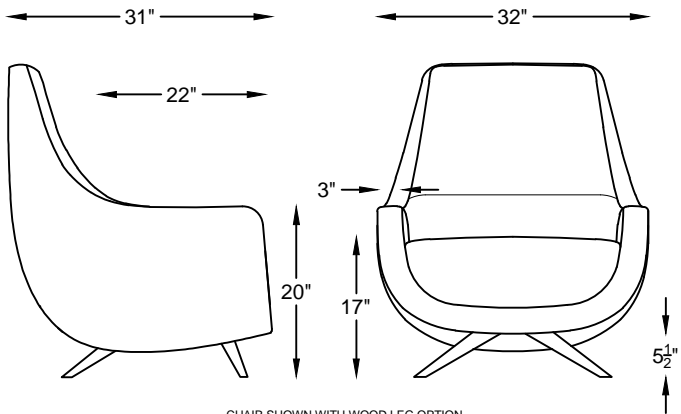

1238 LUISA SERIES

123804/ CHAIR
123804SW SWIVEL CHAIR

123820/ SOFA

CHAIR SHOWN WITH WOOD LEG OPTION
*NOT TO SCALE

SOFA SHOWN WITH WOOD LEG OPTION
*NOT TO SCALE

SWIVEL CHAIR SHOWN
*NOT TO SCALE

Scale: $\frac{3}{8}'' = 1'-00''$

This schematic is current as 04/15 . The company reserves the right to change dimensions and products offered. A more recent schematic may be available for this series. To see the most current schematic, go to <http://lazarind.com>

*NOTE: L or R IS DETERMINED BY FACING AT THE PIECE