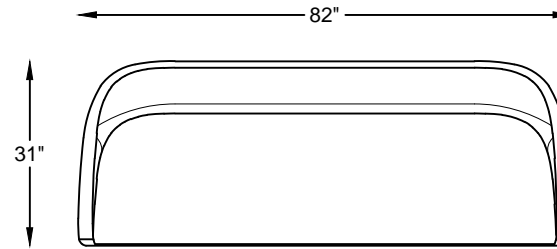

1238 LUISA SERIES

123804/ CHAIR
123804SW SWIVEL CHAIR

123820/ SOFA

CHAIR SHOWN WITH WOOD LEG OPTION
*NOT TO SCALE

SOFA SHOWN WITH WOOD LEG OPTION
*NOT TO SCALE

SWIVEL CHAIR SHOWN
*NOT TO SCALE

Scale: $\frac{3}{8}'' = 1'-00''$

*NOTE: L or R IS DETERMINED BY FACING AT THE PIECE