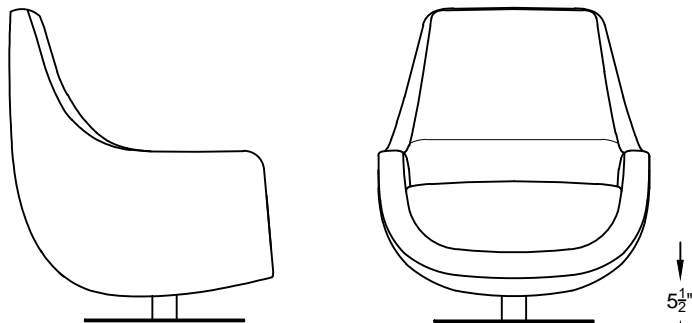

1238 LUISA SERIES

123804/ CHAIR
123804SW SWIVEL CHAIR

123820/ SOFA

CHAIR SHOWN WITH WOOD LEG OPTION
*NOT TO SCALE

SOFA SHOWN WITH WOOD LEG OPTION
*NOT TO SCALE

SWIVEL CHAIR SHOWN
*NOT TO SCALE

Scale: $\frac{3}{8}'' = 1'-00''$

This schematic is current as 04/15 . The company reserves the right to change dimensions and products offered. A more recent schematic may be available for this series. To see the most current schematic, go to <http://lazarind.com>

*NOTE: L or R IS DETERMINED BY FACING AT THE PIECE