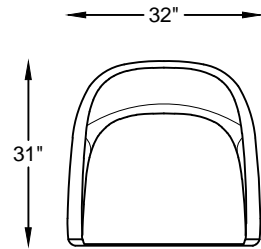

1238 LUISA SERIES

123804/ CHAIR
123804SW SWIVEL CHAIR

123820/ SOFA

CHAIR SHOWN WITH WOOD LEG OPTION
*NOT TO SCALE

SOFA SHOWN WITH WOOD LEG OPTION
*NOT TO SCALE

SWIVEL CHAIR SHOWN
*NOT TO SCALE

Scale: $\frac{3}{8}'' = 1'-00''$

*NOTE: L or R IS DETERMINED BY FACING AT THE PIECE