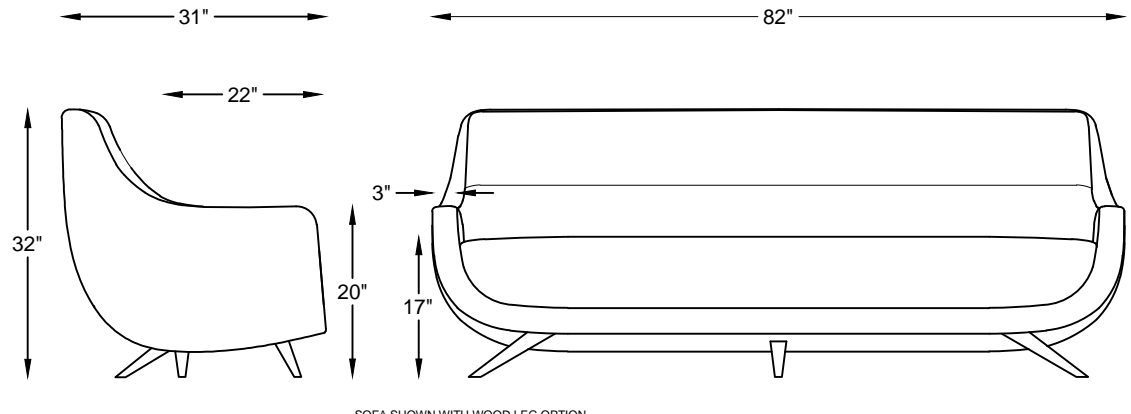

1238 LUISA SERIES

123804/ CHAIR
123804SW SWIVEL CHAIR

123820/ SOFA

CHAIR SHOWN WITH WOOD LEG OPTION
*NOT TO SCALE

SOFA SHOWN WITH WOOD LEG OPTION
*NOT TO SCALE

SWIVEL CHAIR SHOWN
*NOT TO SCALE

Scale: $\frac{3}{8}'' = 1'-00''$

This schematic is current as 04/15 . The company reserves the right to change dimensions and products offered. A more recent schematic may be available for this series. To see the most current schematic, go to <http://lazarind.com>

*NOTE: L or R IS DETERMINED BY FACING AT THE PIECE