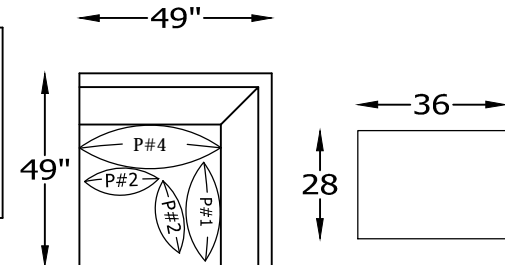

124703L / R ONE ARM CHAIR
*SHOWN AS A LEFT

124702 ARMLESS CHAIR

124707L / R CHAISE
*SHOWN AS A LEFT

124723 WEDGE

124718L / R LEFT/RIGHT ARM SOFA W/ RETURN
*SHOWN AS A LEFT

124705 CORNER SQUARE

124701 OTTOMAN

*NOT TO SCALE

Pillows descriptions			
OPTP2529 Back pillows 25" X 29"	OPTP2020 Toss pillows 20" X 20"	OPTP2537 Back pillows 25" X 37"	OPTP2539 Return back pillows 25" X 39"

Scale: 1/4" = 1'-0"

This schematic is current as 5/31/2012 . The company reserves the right to change dimensions and products offered. A more recent schematic may be available for this series. To see the most current schematic, go to <http://lazarind.com>

*NOTE: L or R IS DETERMINED BY FACING AT THE PIECE