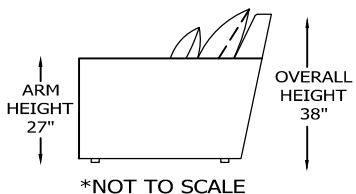

124703L / R ONE ARM CHAIR
*SHOWN AS A LEFT

124702 ARMLESS CHAIR

124707L / R CHAISE
*SHOWN AS A LEFT

124723 WEDGE

124718L / R LEFT/RIGHT ARM SOFA W/ RETURN
*SHOWN AS A LEFT

124705 CORNER SQUARE

124701 OTTOMAN

*NOT TO SCALE

Pillows descriptions			
OPTP2529 Back pillows 25" X 29"	OPTP2020 Toss pillows 20" X 20"	OPTP2537 Back pillows 25" X 37"	OPTP2539 Return back pillows 25" X 39"

Scale: 1/4" = 1'-0"

This schematic is current as 5/31/2012 . The company reserves the right to change dimensions and products offered. A more recent schematic may be available for this series. To see the most current schematic, go to <http://lazarind.com>

*NOTE: L or R IS DETERMINED BY FACING AT THE PIECE