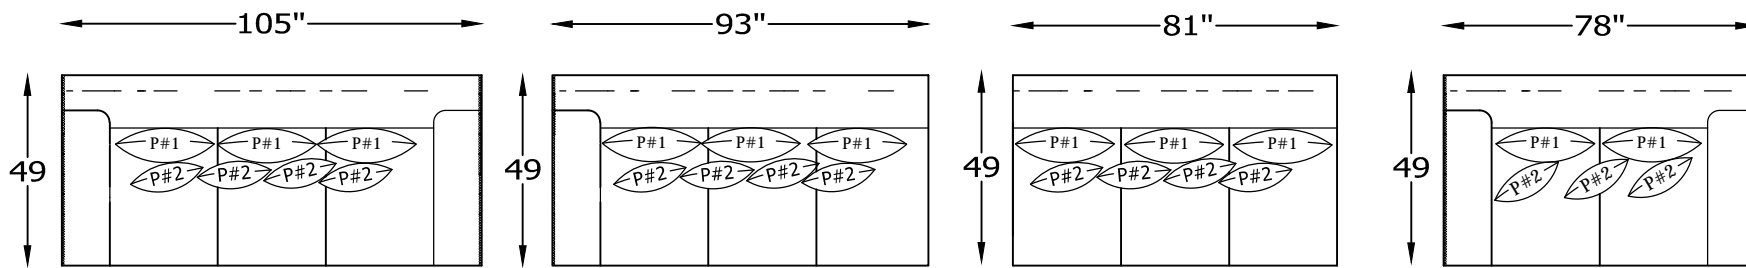

MALAGA SERIES # 1247

124720 SOFA

124717L or R ONE ARM SOFA
*SHOWN AS A LEFT

124714 ARMLESS SOFA

124713 LOVESEAT