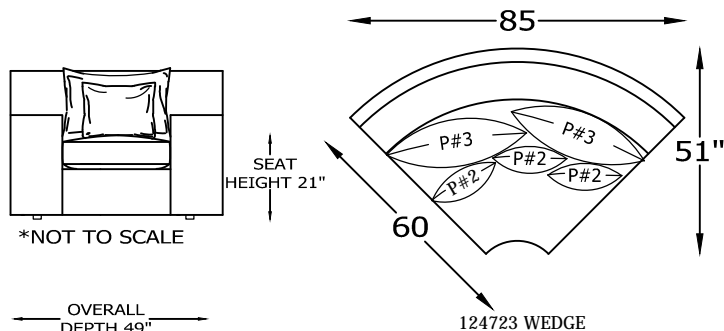

124723 WEDGE