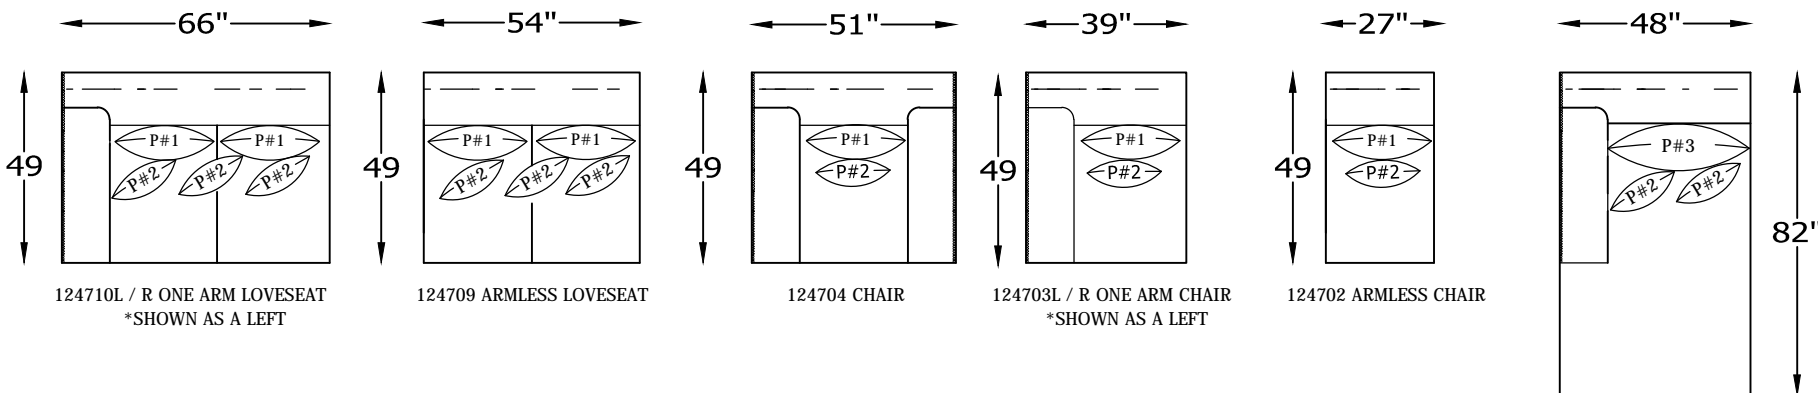

MALAGA SERIES # 1247

124720 SOFA

124717L or R ONE ARM SOFA
*SHOWN AS A LEFT

124714 ARMLESS SOFA

124713 LOVESEAT

124710L / R ONE ARM LOVESEAT
*SHOWN AS A LEFT

124709 ARMLESS LOVESEAT

124704 CHAIR

*NOT TO SCALE

Pillows descriptions			
OPTP2529 Back pillows 25" X 29"	OPTP2020 Toss pillows 20" X 20"	OPTP2537 Back pillows 25" X 37"	OPTP2539 Return back pillows 25" X 39"

Scale: 1/4" = 1'-0"

This schematic is current as 5/31/2012 . The company reserves the right to change dimensions and products offered. A more recent schematic may be available for this series. To see the most current schematic, go to <http://lazarind.com>

*NOTE: L or R IS DETERMINED BY FACING AT THE PIECE