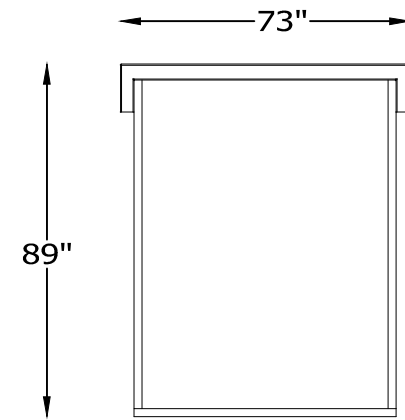

1054 MERCURY SERIES

HB105429 & FR105429
CAL. KING SIZE

HB105428 & FR105428
KING SIZE

HB105427 & FR105427
QUEEN SIZE

HB105428 & FR105428
KING SIZE

Scale: $\frac{1}{4}$ " = 1'-0"

This schematic is current as 10/12. The company reserves the right to change dimensions and products offered. A more recent schematic may be available for this series. To see the most current schematic, go to <http://lazarind.com>