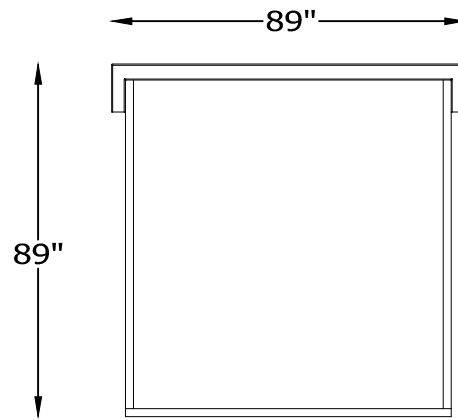

1054 MERCURY SERIES

HB105429 & FR105429
CAL. KING SIZE

HB105428 & FR105428
KING SIZE

HB105427 & FR105427
QUEEN SIZE

HB105428 & FR105428
KING SIZE

Scale: $\frac{1}{4}$ " = 1'-0"

This schematic is current as 10/12. The company reserves the right to change dimensions and products offered. A more recent schematic may be available for this series. To see the most current schematic, go to <http://lazarind.com>