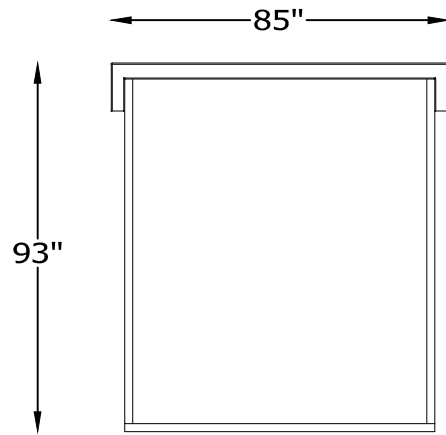

1054 MERCURY SERIES

HB105429 & FR105429
CAL. KING SIZE

HB105428 & FR105428
KING SIZE

HB105427 & FR105427
QUEEN SIZE

HB105428 & FR105428
KING SIZE

Scale: $\frac{1}{4}$ " = 1'-0"

This schematic is current as 10/12. The company reserves the right to change dimensions and products offered. A more recent schematic may be available for this series. To see the most current schematic, go to <http://lazarind.com>