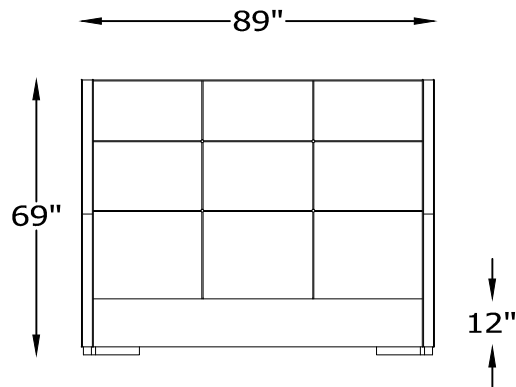

1054 MERCURY SERIES

HB105429 & FR105429
CAL. KING SIZE

HB105428 & FR105428
KING SIZE

HB105427 & FR105427
QUEEN SIZE

HB105428 & FR105428
KING SIZE

Scale: $\frac{1}{4}$ " = 1'-0"

This schematic is current as 10/12. The company reserves the right to change dimensions and products offered. A more recent schematic may be available for this series. To see the most current schematic, go to <http://lazarind.com>