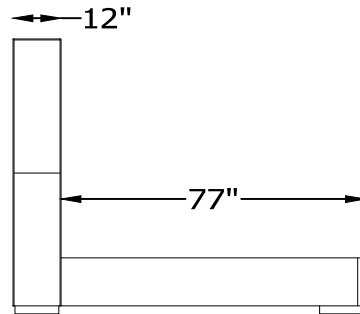

1054 MERCURY SERIES

HB105429 & FR105429
CAL. KING SIZE

HB105428 & FR105428
KING SIZE

HB105427 & FR105427
QUEEN SIZE

HB105428 & FR105428
KING SIZE

Scale: $\frac{1}{4}$ " = 1'-0"

This schematic is current as 10/12. The company reserves the right to change dimensions and products offered. A more recent schematic may be available for this series. To see the most current schematic, go to <http://lazarind.com>