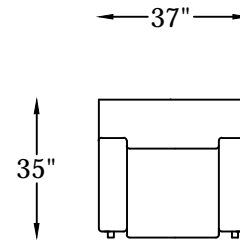

MOJAVE SERIES #1354

MOJAVEII SERIES #1354X

135420C
135420XC
MOJAVE SOFA

135404C
135404XC
MOJAVE CHAIR

Scale: $\frac{1}{4}$ " = 1'-00"

This schematic is current as 10/11 . The company reserves the right to change dimensions and products offered. A more recent schematic may be available for this series. To see the most current schematic, go to <http://lazarind.com>