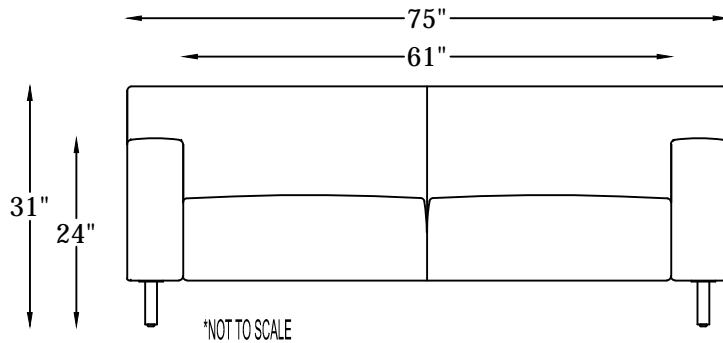

MOJAVE SERIES #1354

MOJAVEII SERIES #1354X

135420C
135420XC
MOJAVE SOFA

135404C
135404XC
MOJAVE CHAIR

Scale: $\frac{1}{4}$ " = 1'-00"

This schematic is current as 10/11 . The company reserves the right to change dimensions and products offered. A more recent schematic may be available for this series. To see the most current schematic, go to <http://lazarind.com>