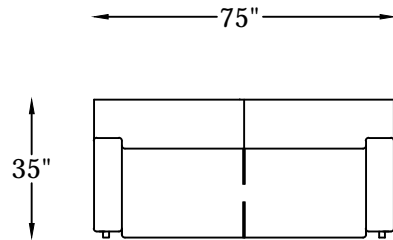

MOJAVE SERIES #1354

MOJAVEII SERIES #1354X

135420C
135420XC
MOJAVE SOFA

135404C
135404XC
MOJAVE CHAIR

Scale: $\frac{1}{4}$ " = 1'-00"

This schematic is current as 10/11 . The company reserves the right to change dimensions and products offered. A more recent schematic may be available for this series. To see the most current schematic, go to <http://lazarind.com>