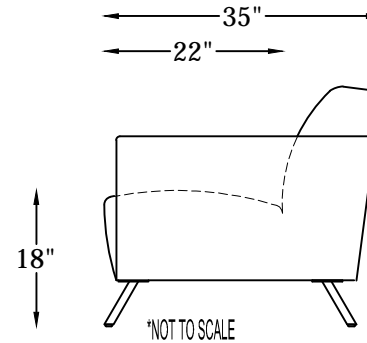

MOJAVE SERIES #1354

MOJAVEII SERIES #1354X

135420C
135420XC
MOJAVE SOFA

135404C
135404XC
MOJAVE CHAIR

Scale: $\frac{1}{4}$ " = 1'-00"

This schematic is current as 10/11 . The company reserves the right to change dimensions and products offered. A more recent schematic may be available for this series. To see the most current schematic, go to <http://lazarind.com>