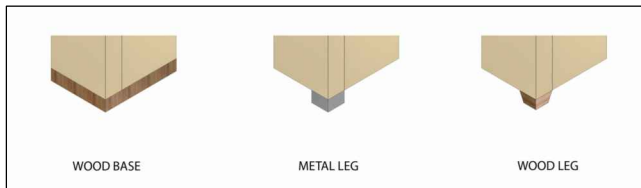

1374 NELSON SERIES

*NOT SCALE

CHOOSE LEG STYLE

Scale: $\frac{5}{32}'' = 1'-0''$

This schematic is current as 4/15. The company reserves the right to change dimensions and products offered. A more recent schematic may be available for this series. To see the most current schematic, go to <http://lazarind.com>

*NOTE: L or R IS DETERMINED BY FACING AT THE PIECE