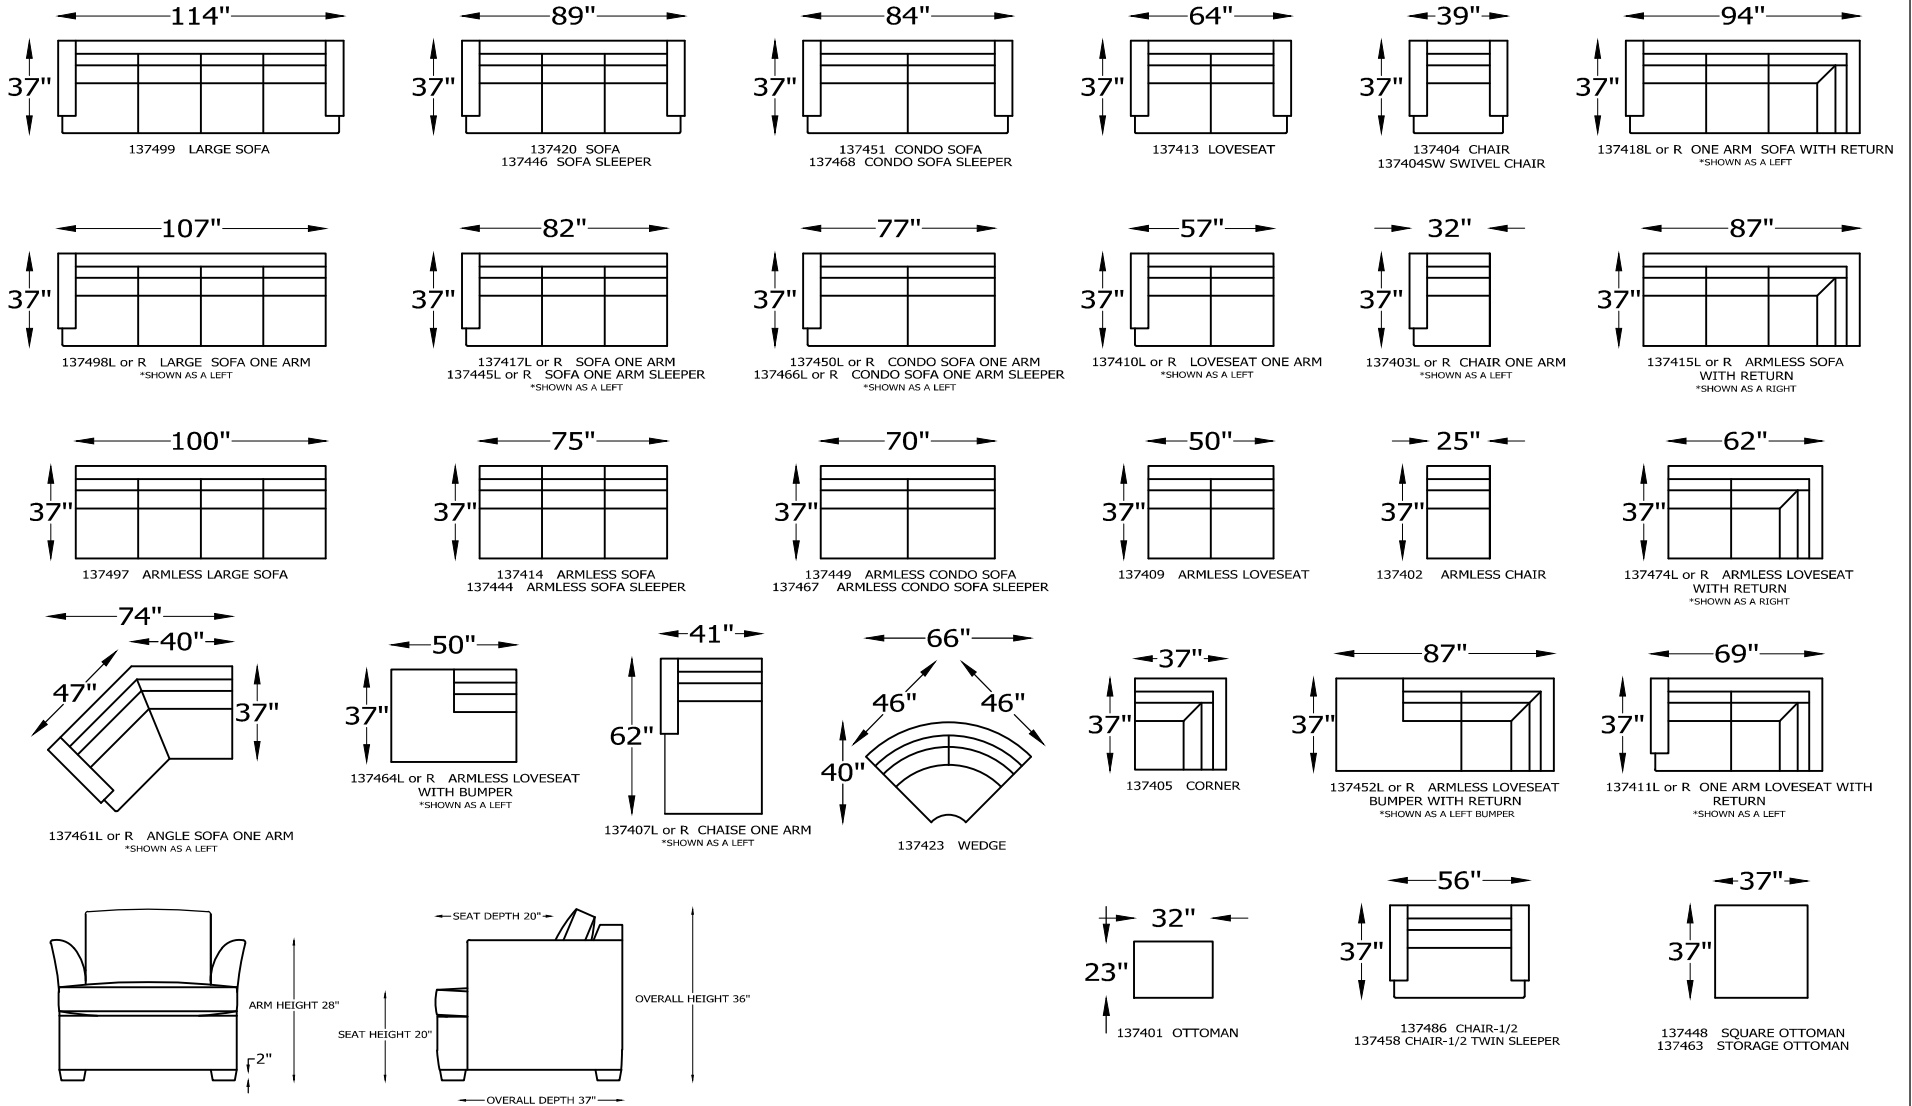

1374 NELSON SERIES

*NOT SCALE

CHOOSE LEG STYLE

Scale: $\frac{5}{32}'' = 1'-0''$

This schematic is current as 4/15. The company reserves the right to change dimensions and products offered. A more recent schematic may be available for this series. To see the most current schematic, go to <http://lazarind.com>

*NOTE: L or R IS DETERMINED BY FACING AT THE PIECE