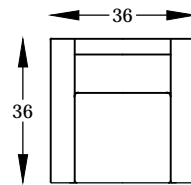

NICOLE SERIES

A014-70TA & A014-7TAS
SOFA & FULL SLEEPER

A014-70LA
LEFT ARM SOFA

A014-70RA
RIGHT ARM SOFA

A014-51LA
LEFT ARM CHAISE

A014-51RA
RIGHT ARM CHAISE

A014-20TA
CHAIR

A014-70TAX
LARGE SOFA

A014-51LA
A014-70RA

Scale: $\frac{1}{4}'' = 1'-00''$

This schematic is current as 12/13 . The company reserves the right to change dimensions and products offered. A more recent schematic may be available for this series. To see the most current schematic, go to <http://lazarind.com>