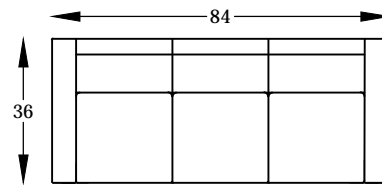

NICOLE SERIES

A014-70TA & A014-7TAS
SOFA & FULL SLEEPER

A014-70LA
LEFT ARM SOFA

A014-70RA
RIGHT ARM SOFA

A014-51LA
LEFT ARM CHAISE

A014-51RA
RIGHT ARM CHAISE

A014-20TA
CHAIR

A014-70TAX
LARGE SOFA

A014-51LA
A014-70RA

Scale: $\frac{1}{4}'' = 1'-00''$

This schematic is current as 12/13 . The company reserves the right to change dimensions and products offered. A more recent schematic may be available for this series. To see the most current schematic, go to <http://lazarind.com>