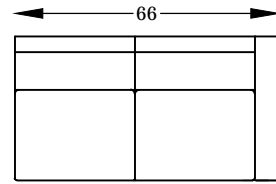

NICOLE SERIES

A014-70TA & A014-7TAS
SOFA & FULL SLEEPER

A014-70LA
LEFT ARM SOFA

A014-70RA
RIGHT ARM SOFA

A014-51LA
LEFT ARM CHAISE

A014-51RA
RIGHT ARM CHAISE

A014-20TA
CHAIR

A014-70TAX
LARGE SOFA

A014-51LA
A014-70RA

Scale: $\frac{1}{4}'' = 1'-00''$

This schematic is current as 12/13 . The company reserves the right to change dimensions and products offered. A more recent schematic may be available for this series. To see the most current schematic, go to <http://lazarind.com>