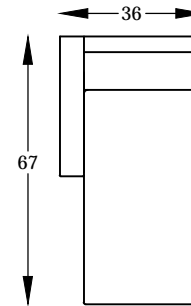

NICOLE SERIES

A014-70TA & A014-7TAS
SOFA & FULL SLEEPER

A014-70LA
LEFT ARM SOFA

A014-70RA
RIGHT ARM SOFA

A014-51LA
LEFT ARM CHAISE

A014-51RA
RIGHT ARM CHAISE

A014-20TA
CHAIR

A014-70TAX
LARGE SOFA

A014-51LA
A014-70RA

Scale: $\frac{1}{4}'' = 1'-00''$

This schematic is current as 12/13 . The company reserves the right to change dimensions and products offered. A more recent schematic may be available for this series. To see the most current schematic, go to <http://lazarind.com>