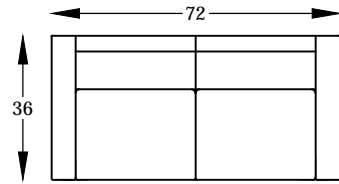

NICOLE SERIES

A014-70TA & A014-7TAS
SOFA & FULL SLEEPER

A014-70LA
LEFT ARM SOFA

A014-70RA
RIGHT ARM SOFA

A014-51LA
LEFT ARM CHAISE

A014-51RA
RIGHT ARM CHAISE

A014-20TA
CHAIR

A014-70TAX
LARGE SOFA

A014-51LA
A014-70RA

Scale: $\frac{1}{4}'' = 1'-00''$

This schematic is current as 12/13 . The company reserves the right to change dimensions and products offered. A more recent schematic may be available for this series. To see the most current schematic, go to <http://lazarind.com>