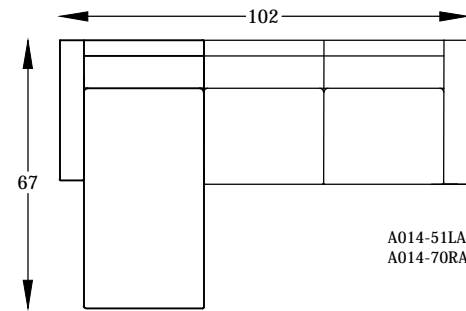

NICOLE SERIES

A014-70TA & A014-7TAS
SOFA & FULL SLEEPER

A014-70LA
LEFT ARM SOFA

A014-70RA
RIGHT ARM SOFA

A014-51LA
LEFT ARM CHAISE

A014-51RA
RIGHT ARM CHAISE

A014-20TA
CHAIR

A014-70TAX
LARGE SOFA

A014-51LA
A014-70RA

Scale: $\frac{1}{4}'' = 1'-00''$

This schematic is current as 12/13 . The company reserves the right to change dimensions and products offered. A more recent schematic may be available for this series. To see the most current schematic, go to <http://lazarind.com>