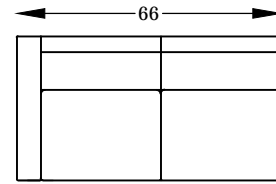

NICOLE SERIES

A014-70TA & A014-7TAS
SOFA & FULL SLEEPER

A014-70LA
LEFT ARM SOFA

A014-70RA
RIGHT ARM SOFA

A014-51LA
LEFT ARM CHAISE

A014-51RA
RIGHT ARM CHAISE

A014-20TA
CHAIR

A014-70TAX
LARGE SOFA

A014-51LA
A014-70RA

Scale: $\frac{1}{4}'' = 1'-00''$

This schematic is current as 12/13 . The company reserves the right to change dimensions and products offered. A more recent schematic may be available for this series. To see the most current schematic, go to <http://lazarind.com>