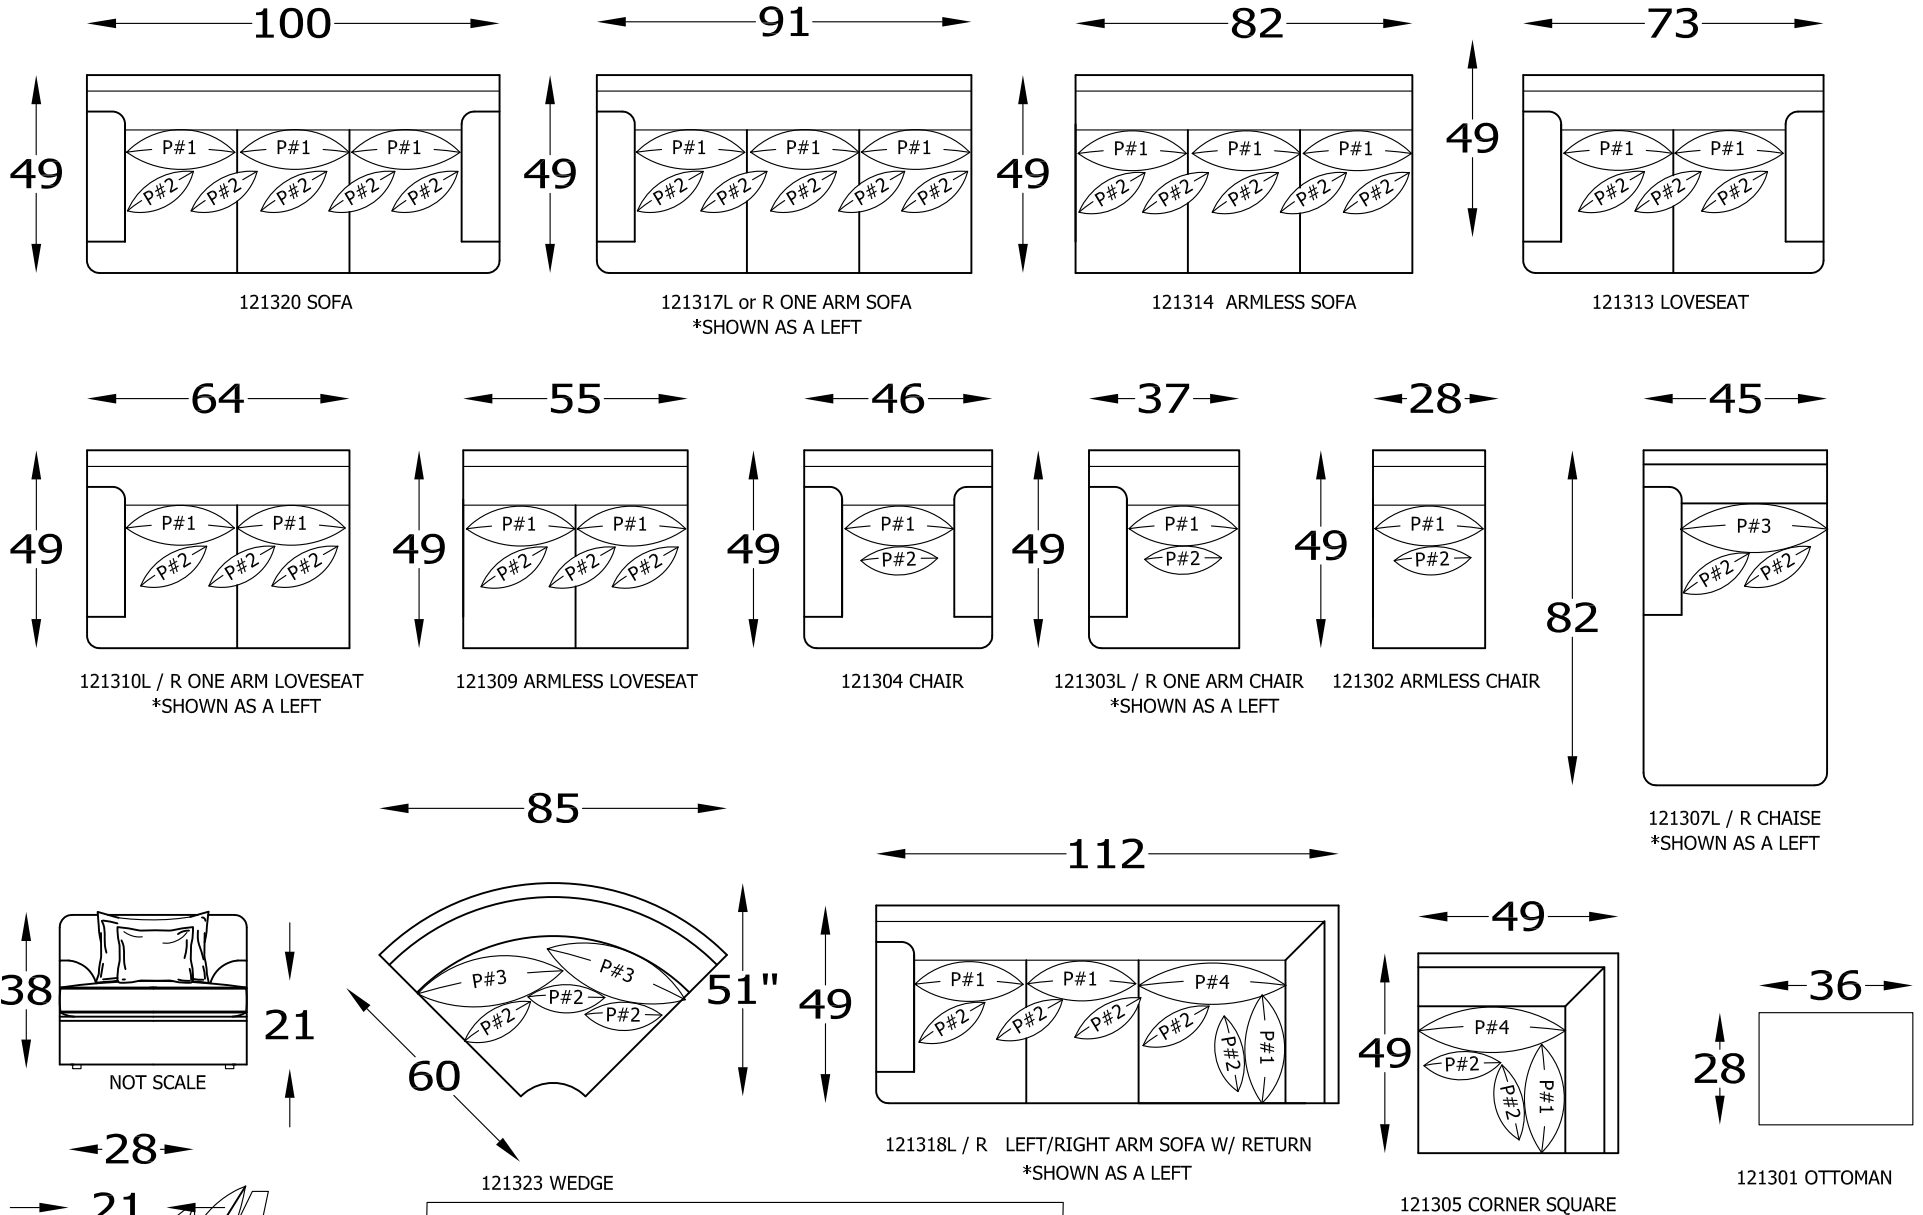

# PANAMA SERIES # 1213

Scale: 1/4" = 1'-0"

This schematic is current as 3/16 . The company reserves the right to change dimensions and products offered. A more recent schematic may be available for this series. To see the most current schematic, go to <http://lazarind.com>

\*NOTE: L or R IS DETERMINED BY FACING AT THE PIECE