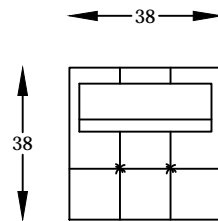

RAMONA SERIES

115020
RAMONA SOFA

115004
RAMONA CHAIR

115001
RAMONA
SQUARE OTTOMAN

115091
RAMONA BACKLESS SOFA

115047
RAMONA BUMPER
OTTOMAN

WOOD LEG OPTIONS = "/"
METAL LEG OPTION = "C"

FRONT VIEW
*Note: Not to scale

SIDE VIEW

Scale: $\frac{1}{4}'' = 1'-00''$

This schematic is current as 09/15 . The company reserves the right to change dimensions and products offered. A more recent schematic may be available for this series. To see the most current schematic, go to <http://lazarind.com>