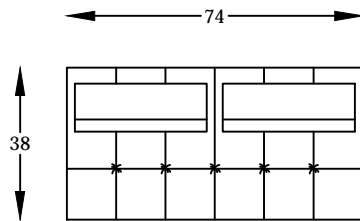

RAMONA SERIES

115020
RAMONA SOFA

115004
RAMONA CHAIR

115001
RAMONA
SQUARE OTTOMAN

115091
RAMONA BACKLESS SOFA

115047
RAMONA BUMPER
OTTOMAN

WOOD LEG OPTIONS = "/"
METAL LEG OPTION = "C"

FRONT VIEW
*Note: Not to scale

SIDE VIEW

Scale: $\frac{1}{4}'' = 1'-00''$

This schematic is current as 09/15 . The company reserves the right to change dimensions and products offered. A more recent schematic may be available for this series. To see the most current schematic, go to <http://lazarind.com>