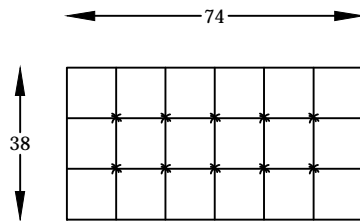

RAMONA SERIES

115020
RAMONA SOFA

115004
RAMONA CHAIR

115001
RAMONA
SQUARE OTTOMAN

115091
RAMONA BACKLESS SOFA

115047
RAMONA BUMPER
OTTOMAN

WOOD LEG OPTIONS = "/"
METAL LEG OPTION = "C"

FRONT VIEW
*Note: Not to scale

SIDE VIEW

Scale: $\frac{1}{4}'' = 1'-00''$

This schematic is current as 09/15 . The company reserves the right to change dimensions and products offered. A more recent schematic may be available for this series. To see the most current schematic, go to <http://lazarind.com>