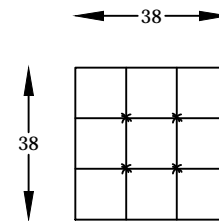

RAMONA SERIES

115020
RAMONA SOFA

115004
RAMONA CHAIR

115001
RAMONA
SQUARE OTTOMAN

115091
RAMONA BACKLESS SOFA

115047
RAMONA BUMPER
OTTOMAN

WOOD LEG OPTIONS = "/"
METAL LEG OPTION = "C"

FRONT VIEW
*Note: Not to scale

SIDE VIEW

Scale: $\frac{1}{4}'' = 1'-00''$

This schematic is current as 09/15 . The company reserves the right to change dimensions and products offered. A more recent schematic may be available for this series. To see the most current schematic, go to <http://lazarind.com>