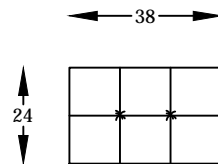

RAMONA SERIES

115020
RAMONA SOFA

115004
RAMONA CHAIR

115001
RAMONA
SQUARE OTTOMAN

115091
RAMONA BACKLESS SOFA

115047
RAMONA BUMPER
OTTOMAN

WOOD LEG OPTIONS = "/"
METAL LEG OPTION = "C"

FRONT VIEW
*Note: Not to scale

SIDE VIEW

Scale: $\frac{1}{4}'' = 1'-00''$

This schematic is current as 09/15 . The company reserves the right to change dimensions and products offered. A more recent schematic may be available for this series. To see the most current schematic, go to <http://lazarind.com>