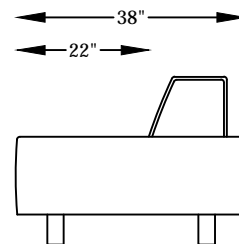

RAMONA SERIES

115020
RAMONA SOFA

115004
RAMONA CHAIR

115001
RAMONA
SQUARE OTTOMAN

115091
RAMONA BACKLESS SOFA

115047
RAMONA BUMPER
OTTOMAN

WOOD LEG OPTIONS = "/"
METAL LEG OPTION = "C"

FRONT VIEW
*Note: Not to scale

SIDE VIEW

Scale: $\frac{1}{4}'' = 1'-00''$

This schematic is current as 09/15 . The company reserves the right to change dimensions and products offered. A more recent schematic may be available for this series. To see the most current schematic, go to <http://lazarind.com>