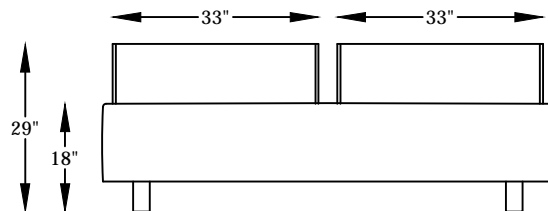

RAMONA SERIES

115020
RAMONA SOFA

115004
RAMONA CHAIR

115001
RAMONA
SQUARE OTTOMAN

115091
RAMONA BACKLESS SOFA

115047
RAMONA BUMPER
OTTOMAN

WOOD LEG OPTIONS = "/"
METAL LEG OPTION = "C"

FRONT VIEW
*Note: Not to scale

SIDE VIEW

Scale: $\frac{1}{4}'' = 1'-00''$

This schematic is current as 09/15 . The company reserves the right to change dimensions and products offered. A more recent schematic may be available for this series. To see the most current schematic, go to <http://lazarind.com>