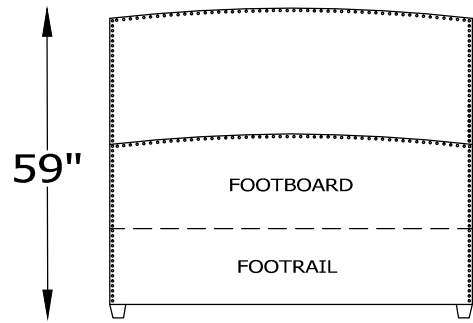

REGENCY #5600

HB560069 QUEEN HEADBOARD
FR560069 QUEEN FOOT/SIDE RAILS
FB560069 QUEEN FOOTBOARD/ SIDE RAILS

HB560093 KING HEADBOARD
FR560093 KING FOOT/SIDE RAILS
FB560093 KING FOOTBOARD/ SIDE RAILS

HB560081 CAL. KING HEADBOARD
FR560081 CAL. KING FOOT/SIDE RAILS
FB560081 CAL. KING FOOTBOARD/ SIDE RAILS

HB560069X QUEEN HEADBOARD

HB560093X KING HEADBOARD

HB560081X CAL. KING HEADBOARD

* NOT TO SCALE

Scale: $\frac{1}{4}'' = 1'-0''$

This schematic is current as 8/12 . The company reserves the right to change dimensions and products offered. A more recent schematic may be available for this series. To see the most current schematic, go to <http://lazarind.com>