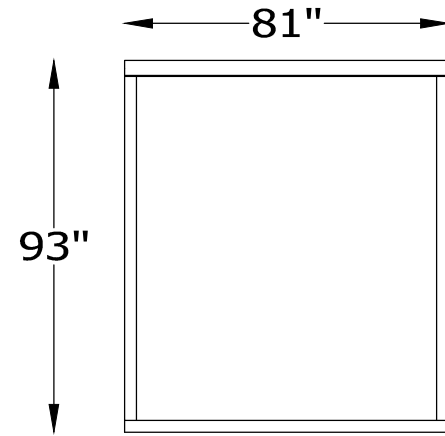

REGENCY #5600

HB560069 QUEEN HEADBOARD
FR560069 QUEEN FOOT/SIDE RAILS
FB560069 QUEEN FOOTBOARD/ SIDE RAILS

HB560093 KING HEADBOARD
FR560093 KING FOOT/SIDE RAILS
FB560093 KING FOOTBOARD/ SIDE RAILS

HB560081 CAL. KING HEADBOARD
FR560081 CAL. KING FOOT/SIDE RAILS
FB560081 CAL. KING FOOTBOARD/ SIDE RAILS

HB560069X QUEEN HEADBOARD

HB560093X KING HEADBOARD

HB560081X CAL. KING HEADBOARD

* NOT TO SCALE

Scale: $\frac{1}{4}'' = 1'-0''$

This schematic is current as 8/12 . The company reserves the right to change dimensions and products offered. A more recent schematic may be available for this series. To see the most current schematic, go to <http://lazarind.com>