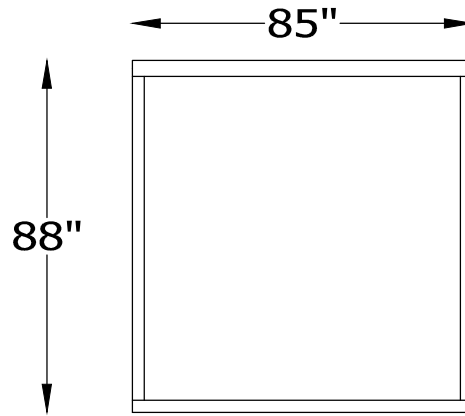

REGENCY #5600

HB560069 QUEEN HEADBOARD
FR560069 QUEEN FOOT/SIDE RAILS
FB560069 QUEEN FOOTBOARD/ SIDE RAILS

HB560093 KING HEADBOARD
FR560093 KING FOOT/SIDE RAILS
FB560093 KING FOOTBOARD/ SIDE RAILS

HB560081 CAL. KING HEADBOARD
FR560081 CAL. KING FOOT/SIDE RAILS
FB560081 CAL. KING FOOTBOARD/ SIDE RAILS

HB560069X QUEEN HEADBOARD

HB560093X KING HEADBOARD

HB560081X CAL. KING HEADBOARD

* NOT TO SCALE

Scale: $\frac{1}{4}'' = 1'-0''$

This schematic is current as 8/12 . The company reserves the right to change dimensions and products offered. A more recent schematic may be available for this series. To see the most current schematic, go to <http://lazarind.com>