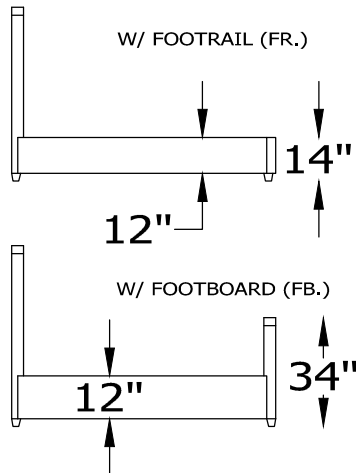

REGENCY #5600

HB560069 QUEEN HEADBOARD
FR560069 QUEEN FOOT/SIDE RAILS
FB560069 QUEEN FOOTBOARD/ SIDE RAILS

HB560093 KING HEADBOARD
FR560093 KING FOOT/SIDE RAILS
FB560093 KING FOOTBOARD/ SIDE RAILS

HB560081 CAL. KING HEADBOARD
FR560081 CAL. KING FOOT/SIDE RAILS
FB560081 CAL. KING FOOTBOARD/ SIDE RAILS

HB560069X QUEEN HEADBOARD

HB560093X KING HEADBOARD

HB560081X CAL. KING HEADBOARD

* NOT TO SCALE

Scale: $\frac{1}{4}'' = 1'-0''$

This schematic is current as 8/12 . The company reserves the right to change dimensions and products offered. A more recent schematic may be available for this series. To see the most current schematic, go to <http://lazarind.com>