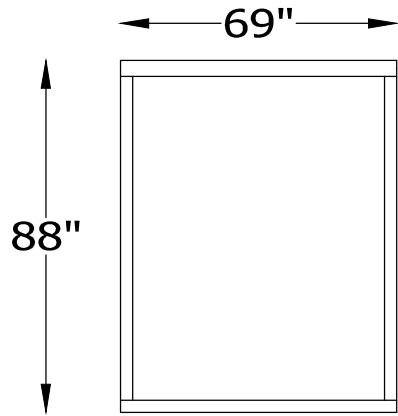

REGENCY #5600

HB560069 QUEEN HEADBOARD
FR560069 QUEEN FOOT/SIDE RAILS
FB560069 QUEEN FOOTBOARD/ SIDE RAILS

HB560093 KING HEADBOARD
FR560093 KING FOOT/SIDE RAILS
FB560093 KING FOOTBOARD/ SIDE RAILS

HB560081 CAL. KING HEADBOARD
FR560081 CAL. KING FOOT/SIDE RAILS
FB560081 CAL. KING FOOTBOARD/ SIDE RAILS

HB560069X QUEEN HEADBOARD

HB560093X KING HEADBOARD

HB560081X CAL. KING HEADBOARD

* NOT TO SCALE

Scale: $\frac{1}{4}'' = 1'-0''$

This schematic is current as 8/12 . The company reserves the right to change dimensions and products offered. A more recent schematic may be available for this series. To see the most current schematic, go to <http://lazarind.com>