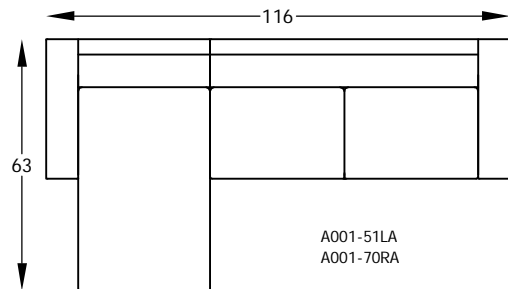

ROSS SERIES

A001-70TA & A001-7TAS
SOFA & FULL SLEEPER

A001-70LA & A001-7LAS
LEFT ARM SOFA &
LEFT ARM FULL SLEEPER

A001-70RA & A001-7RAS
RIGHT ARM SOFA &
RIGHT ARM FULL SLEEPER

A001-51LA
LEFT ARM CHAISE

A001-51RA
RIGHT ARM CHAISE

A001-20NA
ARMLESS CHAIR

A001-51LA
A001-70RA

Scale: $\frac{1}{4}'' = 1'-00''$

This schematic is current as 01/08 . The company reserves the right to change dimensions and products offered. A more recent schematic may be available for this series. To see the most current schematic, go to <http://lazarind.com>