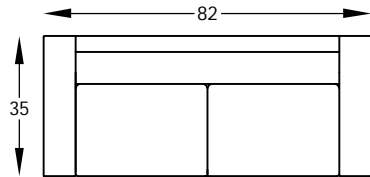

ROSS SERIES

A001-70TA & A001-7TAS
SOFA & FULL SLEEPER

A001-70LA & A001-7LAS
LEFT ARM SOFA &
LEFT ARM FULL SLEEPER

A001-70RA & A001-7RAS
RIGHT ARM SOFA &
RIGHT ARM FULL SLEEPER

A001-51LA
LEFT ARM CHAISE

A001-51RA
RIGHT ARM CHAISE

A001-20NA
ARMLESS CHAIR

A001-51LA
A001-70RA

Scale: $\frac{1}{4}'' = 1'-00''$

This schematic is current as 01/08 . The company reserves the right to change dimensions and products offered. A more recent schematic may be available for this series. To see the most current schematic, go to <http://lazarind.com>