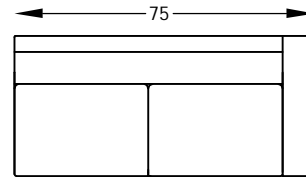

ROSS SERIES

A001-70TA & A001-7TAS
SOFA & FULL SLEEPER

A001-70LA & A001-7LAS
LEFT ARM SOFA &
LEFT ARM FULL SLEEPER

A001-70RA & A001-7RAS
RIGHT ARM SOFA &
RIGHT ARM FULL SLEEPER

A001-51LA
LEFT ARM CHAISE

A001-51RA
RIGHT ARM CHAISE

A001-20NA
ARMLESS CHAIR

A001-51LA
A001-70RA

Scale: $\frac{1}{4}'' = 1'-00''$

This schematic is current as 01/08 . The company reserves the right to change dimensions and products offered. A more recent schematic may be available for this series. To see the most current schematic, go to <http://lazarind.com>