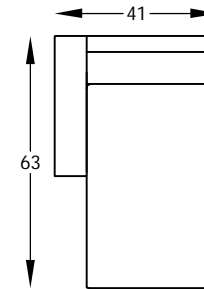

A001-51LA
LEFT ARM CHAISE