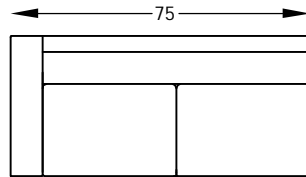

ROSS SERIES

A001-70TA & A001-7TAS
SOFA & FULL SLEEPER

A001-70LA & A001-7LAS
LEFT ARM SOFA &
LEFT ARM FULL SLEEPER

A001-70RA & A001-7RAS
RIGHT ARM SOFA &
RIGHT ARM FULL SLEEPER

A001-51LA
LEFT ARM CHAISE

A001-51RA
RIGHT ARM CHAISE

A001-20NA
ARMLESS CHAIR

A001-51LA
A001-70RA

Scale: $\frac{1}{4}'' = 1'-00''$

This schematic is current as 01/08 . The company reserves the right to change dimensions and products offered. A more recent schematic may be available for this series. To see the most current schematic, go to <http://lazarind.com>