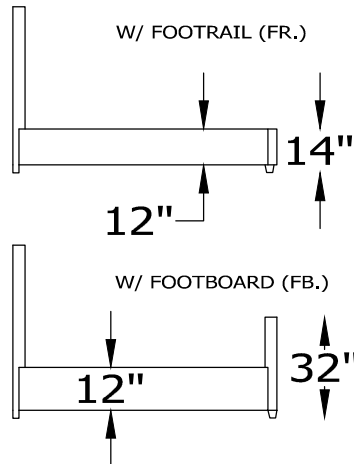

TRUDEAU #5602

HB560269 QUEEN HEADBOARD
FR560269 QUEEN FOOT/SIDE RAILS
FB560269 QUEEN FOOTBOARD/ SIDE RAILS

HB560269X QUEEN HEADBOARD

HB560293 KING HEADBOARD
FR560293 KING FOOT/SIDE RAILS
FB560293 KING FOOTBOARD/ SIDE RAILS

HB560293X KING HEADBOARD

HB560281 CAL. KING HEADBOARD
FR560281 CAL. KING FOOT/SIDE RAILS
FB560281 CAL. KING FOOTBOARD/ SIDE RAILS

HB560281X CAL. KING HEADBOARD

* NOT TO SCALE

Scale: 1/4" = 1'-0"

This schematic is current as 8/12 . The company reserves the right to change dimensions and products offered. A more recent schematic may be available for this series. To see the most current schematic, go to <http://lazarind.com>