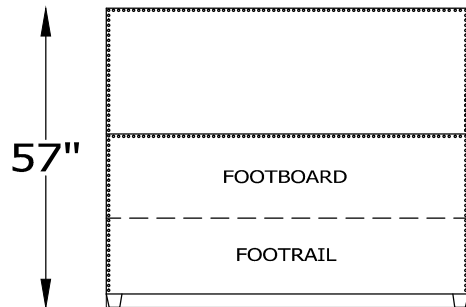

TRUDEAU #5602

HB560269 QUEEN HEADBOARD
FR560269 QUEEN FOOT/SIDE RAILS
FB560269 QUEEN FOOTBOARD/ SIDE RAILS

HB560269X QUEEN HEADBOARD

HB560293 KING HEADBOARD
FR560293 KING FOOT/SIDE RAILS
FB560293 KING FOOTBOARD/ SIDE RAILS

HB560293X KING HEADBOARD

HB560281 CAL. KING HEADBOARD
FR560281 CAL. KING FOOT/SIDE RAILS
FB560281 CAL. KING FOOTBOARD/ SIDE RAILS

HB560281X CAL. KING HEADBOARD

* NOT TO SCALE

Scale: 1/4" = 1'-0"

This schematic is current as 8/12 . The company reserves the right to change dimensions and products offered. A more recent schematic may be available for this series. To see the most current schematic, go to <http://lazarind.com>