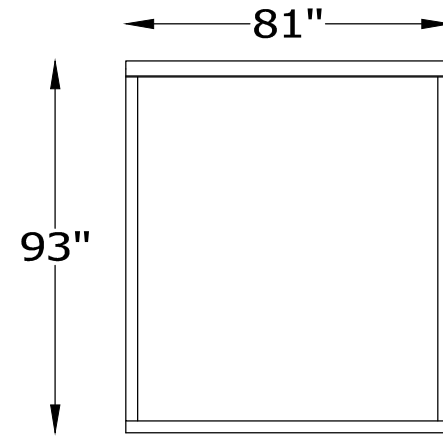

TRUDEAU #5602

HB560269 QUEEN HEADBOARD
FR560269 QUEEN FOOT/SIDE RAILS
FB560269 QUEEN FOOTBOARD/ SIDE RAILS

HB560269X QUEEN HEADBOARD

HB560293 KING HEADBOARD
FR560293 KING FOOT/SIDE RAILS
FB560293 KING FOOTBOARD/ SIDE RAILS

HB560293X KING HEADBOARD

HB560281 CAL. KING HEADBOARD
FR560281 CAL. KING FOOT/SIDE RAILS
FB560281 CAL. KING FOOTBOARD/ SIDE RAILS

HB560281X CAL. KING HEADBOARD

* NOT TO SCALE

Scale: 1/4" = 1'-0"

This schematic is current as 8/12 . The company reserves the right to change dimensions and products offered. A more recent schematic may be available for this series. To see the most current schematic, go to <http://lazarind.com>