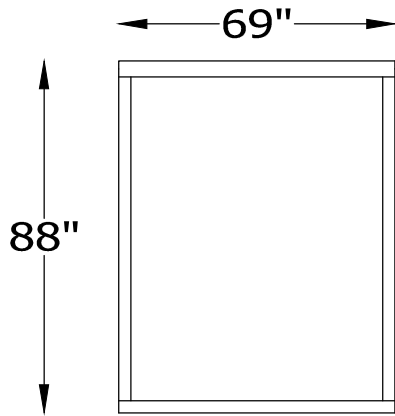

TRUDEAU #5602

HB560269 QUEEN HEADBOARD
FR560269 QUEEN FOOT/SIDE RAILS
FB560269 QUEEN FOOTBOARD/ SIDE RAILS

HB560269X QUEEN HEADBOARD

HB560293 KING HEADBOARD
FR560293 KING FOOT/SIDE RAILS
FB560293 KING FOOTBOARD/ SIDE RAILS

HB560293X KING HEADBOARD

HB560281 CAL. KING HEADBOARD
FR560281 CAL. KING FOOT/SIDE RAILS
FB560281 CAL. KING FOOTBOARD/ SIDE RAILS

HB560281X CAL. KING HEADBOARD

* NOT TO SCALE

Scale: 1/4" = 1'-0"

This schematic is current as 8/12 . The company reserves the right to change dimensions and products offered. A more recent schematic may be available for this series. To see the most current schematic, go to <http://lazarind.com>