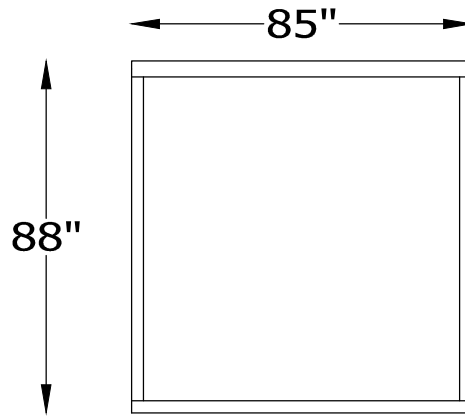

TRUDEAU #5602

HB560269 QUEEN HEADBOARD
FR560269 QUEEN FOOT/SIDE RAILS
FB560269 QUEEN FOOTBOARD/ SIDE RAILS

HB560269X QUEEN HEADBOARD

HB560293 KING HEADBOARD
FR560293 KING FOOT/SIDE RAILS
FB560293 KING FOOTBOARD/ SIDE RAILS

HB560293X KING HEADBOARD

HB560281 CAL. KING HEADBOARD
FR560281 CAL. KING FOOT/SIDE RAILS
FB560281 CAL. KING FOOTBOARD/ SIDE RAILS

HB560281X CAL. KING HEADBOARD

* NOT TO SCALE

Scale: 1/4" = 1'-0"

This schematic is current as 8/12 . The company reserves the right to change dimensions and products offered. A more recent schematic may be available for this series. To see the most current schematic, go to <http://lazarind.com>