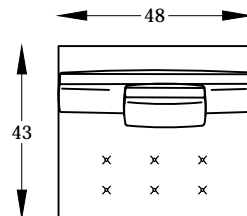

M134148
MM134148
ARMLESS LOVESEAT