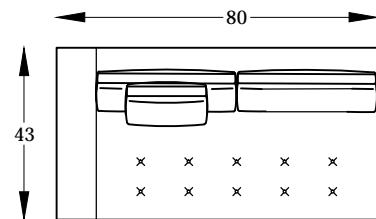

MM134198 L&R
RETURN LOVESEAT W/BUMPER
*(SHOWN AS A RIGHT)

M134148
MM134148
ARMLESS LOVESEAT

M134147
COCKTAIL OTTOMAN

MM134174 L&R
ARMLESS LOVESEAT W/RETURN
*(SHOWN AS A LEFT)

MM134181
WEDGE

M134191 L&R
ONE ARM SOFA
*(SHOWN AS A LEFT)

M134114 &
MM134114
ARMLESS SOFA

MM134172 R
MM134174 L
MM134158 L

M134198 L
MM134148
MM134158 R

Scale: 1/4" = 1'-00"

This schematic is current as 2/14 . The company reserves the right to change dimensions and products offered. A more recent schematic may be available for this series. To see the most current schematic, go to <http://lazarind.com>