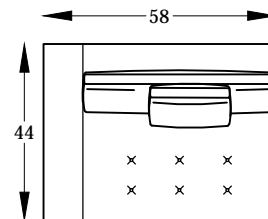

MM134158 L&R
ONE-ARM LOVESEAT
*(SHOWN AS A LEFT)