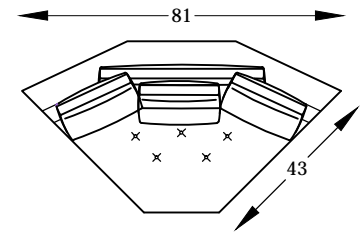

MM134198 L&R
RETURN LOVESEAT W/BUMPER
*(SHOWN AS A RIGHT)

M134148
MM134148
ARMLESS LOVESEAT

M134147
COCKTAIL OTTOMAN

MM134174 L&R
ARMLESS LOVESEAT W/RETURN
*(SHOWN AS A LEFT)

MM134181
WEDGE

M134191 L&R
ONE ARM SOFA
*(SHOWN AS A LEFT)

M134114 &
MM134114
ARMLESS SOFA

MM134172 R
MM134174 L
MM134158 L

M134198 L
MM134148
MM134158 R

Scale: 1/4" = 1'-00"

This schematic is current as 2/14 . The company reserves the right to change dimensions and products offered. A more recent schematic may be available for this series. To see the most current schematic, go to <http://lazarind.com>