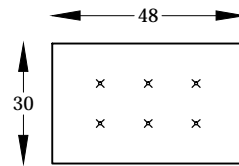

M134147
COCKTAIL OTTOMAN