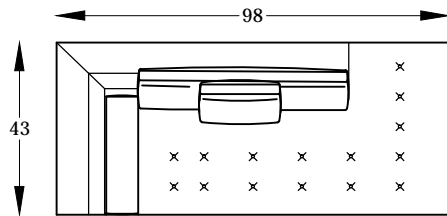

MM134198 L&R
RETURN LOVESEAT W/BUMPER
*(SHOWN AS A RIGHT)