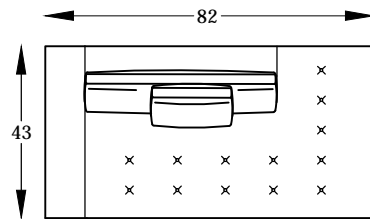

M134182 L&R
ONE-ARM LOVESEAT W/BUMPER
*(SHOWN AS A LEFT)