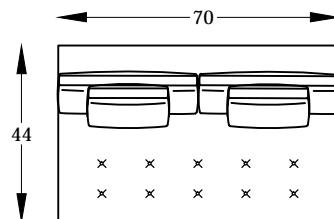

MM134198 L&R
RETURN LOVESEAT W/BUMPER
*(SHOWN AS A RIGHT)

M134148
MM134148
ARMLESS LOVESEAT

M134147
COCKTAIL OTTOMAN

MM134174 L&R
ARMLESS LOVESEAT W/RETURN
*(SHOWN AS A LEFT)

MM134181
WEDGE

M134191 L&R
ONE ARM SOFA
*(SHOWN AS A LEFT)

M134114 &
MM134114
ARMLESS SOFA

MM134172 R
MM134174 L
MM134158 L

M134198 L
MM134148
MM134158 R

Scale: 1/4" = 1'-00"

This schematic is current as 2/14 . The company reserves the right to change dimensions and products offered. A more recent schematic may be available for this series. To see the most current schematic, go to <http://lazarind.com>