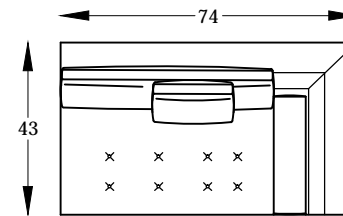

MM134174 L&R
ARMLESS LOVESEAT W/RETURN
*(SHOWN AS A LEFT)