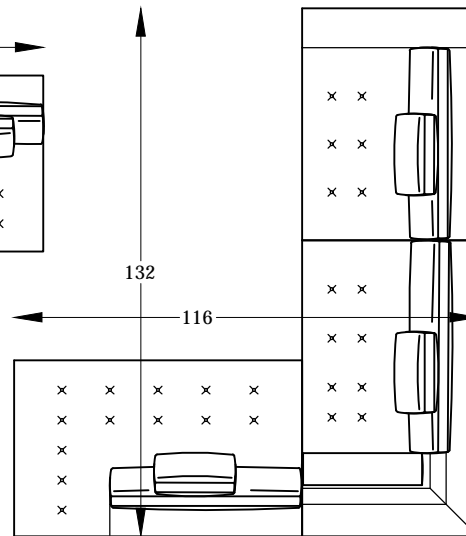

MM134198 L&R
RETURN LOVESEAT W/BUMPER
*(SHOWN AS A RIGHT)

M134148
MM134148
ARMLESS LOVESEAT

M134147
COCKTAIL OTTOMAN

MM134174 L&R
ARMLESS LOVESEAT W/RETURN
*(SHOWN AS A LEFT)

MM134181
WEDGE

M134191 L&R
ONE ARM SOFA
*(SHOWN AS A LEFT)

M134114 &
MM134114
ARMLESS SOFA

MM134172 R
MM134174 L
MM134158 L

M134198 L
MM134148
MM134158 R

Scale: 1/4" = 1'-00"

This schematic is current as 2/14 . The company reserves the right to change dimensions and products offered. A more recent schematic may be available for this series. To see the most current schematic, go to <http://lazarind.com>