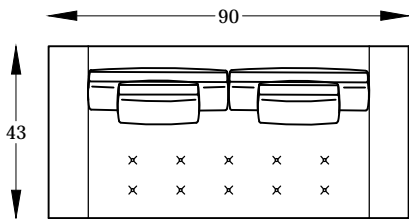

1341 VALENTINO SERIES

M134190
SOFA