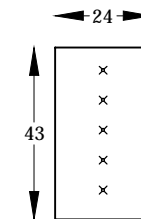

1341 VALENTINO SERIES

M134190
SOFA

M134182 L&R
ONE-ARM LOVESEAT W/BUMPER
*(SHOWN AS A LEFT)

MM134158 L&R
ONE-ARM LOVESEAT
*(SHOWN AS A LEFT)

MM134124
BUMPER
OTTOMAN

MM134172 L&R
ARMLESS LOVESEAT W/BUMPER
*(SHOWN AS A RIGHT)

M134114 &
MM134114
ARMLESS SOFA

MM134172 R
MM134174 L
MM134158 L

M134198 L
MM134148
MM134158 R

Scale: 1/4" = 1'-00"

This schematic is current as 2/14 . The company reserves the right to change dimensions and products offered. A more recent schematic may be available for this series. To see the most current schematic, go to <http://lazarind.com>