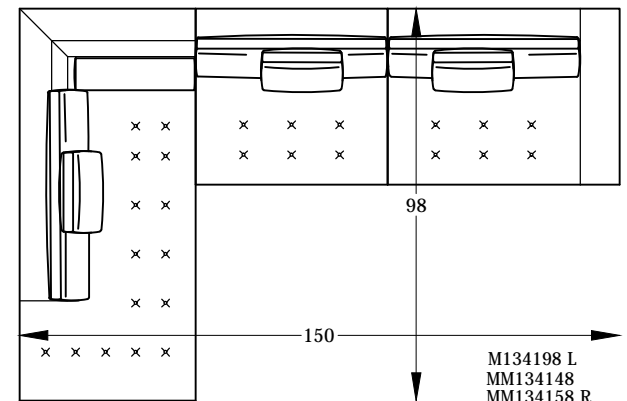

MM134198 L&R
RETURN LOVESEAT W/BUMPER
*(SHOWN AS A RIGHT)

M134148
MM134148
ARMLESS LOVESEAT

M134147
COCKTAIL OTTOMAN

MM134174 L&R
ARMLESS LOVESEAT W/RETURN
*(SHOWN AS A LEFT)

MM134181
WEDGE

M134191 L&R
ONE ARM SOFA
*(SHOWN AS A LEFT)

M134114 &
MM134114
ARMLESS SOFA

MM134172 R
MM134174 L
MM134158 L

M134198 L
MM134148
MM134158 R

Scale: 1/4" = 1'-00"

This schematic is current as 2/14 . The company reserves the right to change dimensions and products offered. A more recent schematic may be available for this series. To see the most current schematic, go to <http://lazarind.com>