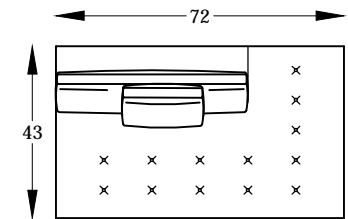

MM134172 L&R
ARMLESS LOVESEAT W/BUMPER
*(SHOWN AS A RIGHT)