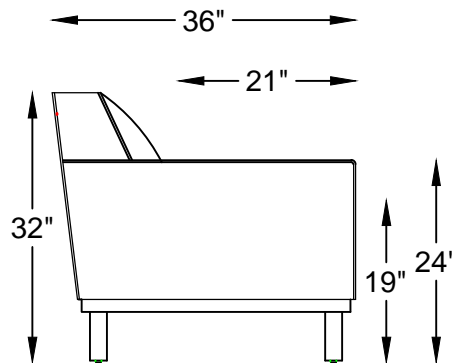

# 983 Zion SERIES

98320 SOFA

98304 CHAIR

Scale:  $\frac{1}{2}'' = 1'-0''$

This schematic is current as 4/16. The company reserves the right to change dimensions and products offered. A more recent schematic may be available for this series. To see the most current schematic, go to <http://lazarind.com>

\*NOTE: L or R IS DETERMINED BY FACING AT THE PIECE