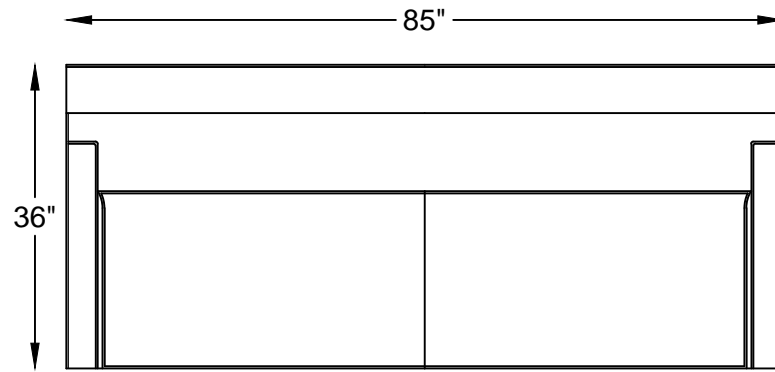

# 983 Zion SERIES

98320 SOFA

98304 CHAIR

Scale:  $\frac{1}{2}'' = 1'-0''$

This schematic is current as 4/16. The company reserves the right to change dimensions and products offered. A more recent schematic may be available for this series. To see the most current schematic, go to <http://lazarind.com>

\*NOTE: L or R IS DETERMINED BY FACING AT THE PIECE