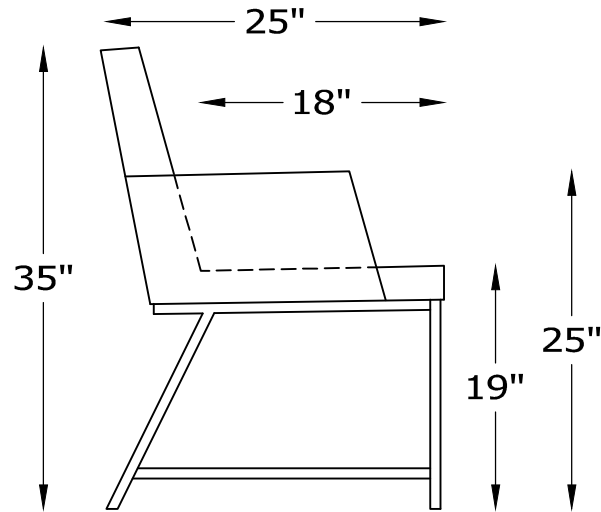

1124 BELLINI SERIES

1124DACC ARM CHAIR
(DINING CHAIR)

1124DSCC SIDE CHAIR
(DINING CHAIR)

112404C CHAIR
(ACCENT CHAIR)

ARM CHAIR SHOWN
*NOT TO SCALE

ACCENT CHAIR SHOWN
*NOT TO SCALE

Scale: $\frac{3}{4}$ " = 1'-0"

This schematic is current as 10/15. The company reserves the right to change dimensions and products offered. More recent schematics may be available for this series. To see the most current schematic, go to <http://lazarind.com>

*NOTE: L or R IS DETERMINED BY FACING AT THE PIECE