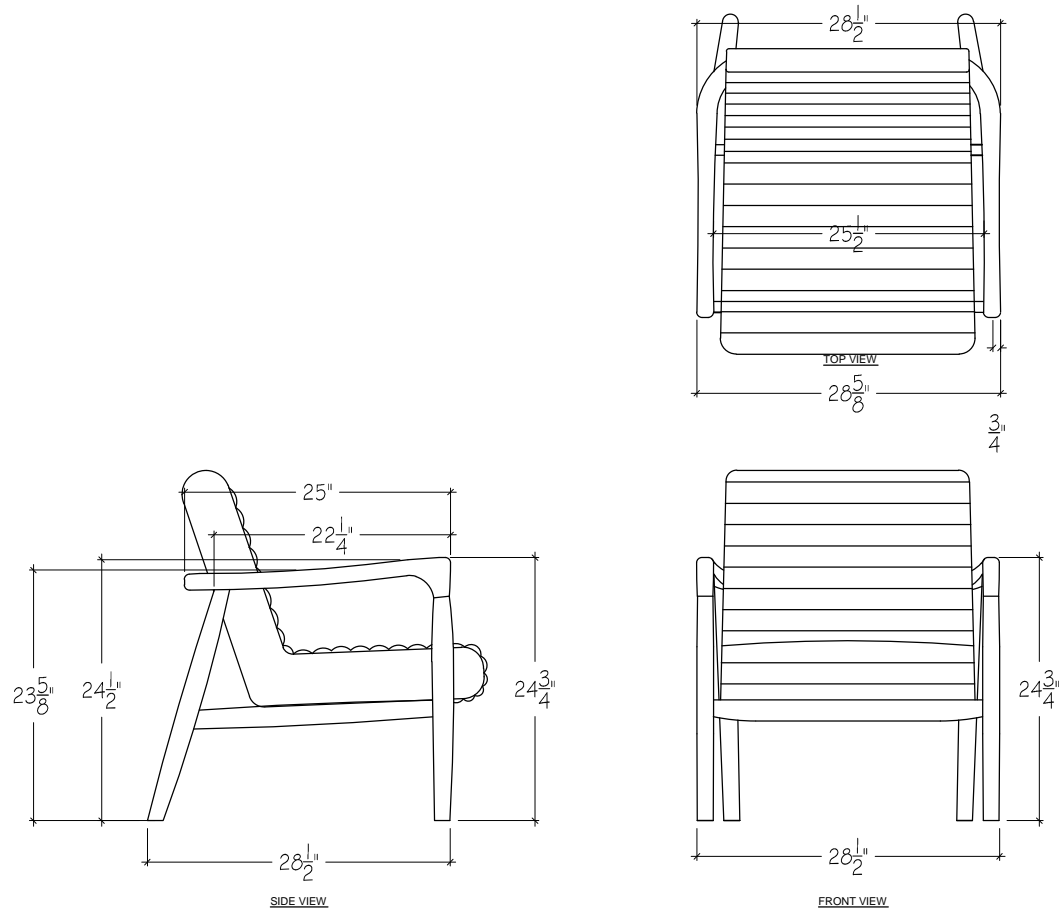

NORWOOD

Scale: $\frac{3}{8}$ " = 1'-00"

This schematic is current as 05/16 . The company reserves the right to change dimensions and products offered. A more recent schematic may be available for this series. To see the most current schematic, go to <http://lazarind.com>