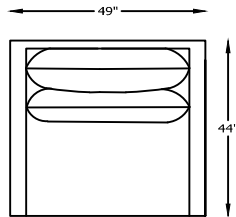

# FONTAINE SERIES

( BENCH CUSH STANDARD)

114820 SOFA

114817L ONE ARM SOFA (LAF/RAF)

114814 ARMLESS TWO CUSH. SOFA

114804 CHAIR

114803 ONE ARM CHAIR

114802 ARMLESS CHAIR

114805 CORNER CHAIR

114801 OTTOMAN

( BENCH CUSH STANDARD)

scale is 1/4" = 1'

\*NOTE: L or R IS DETERMINED BY FACING AT THE PIECE

<http://lazarind.com> This schematic is current as 03/017 . The company reserves the right to change dimensions and products offered. A more recent schematic may be available for this series. To see the most current schematic, go to