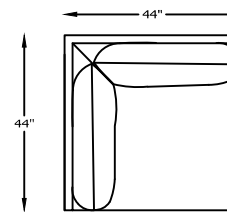

114805 CORNER CHAIR

114801 OTTOMAN

( BENCH CUSH STANDARD)

scale is 1/4" = 1'

\*NOTE: L or R IS DETERMINED BY FACING AT THE PIECE

<http://lazarind.com> This schematic is current as 03/017 . The company reserves the right to change dimensions and products offered. A more recent schematic may be available for this series. To see the most current schematic, go to