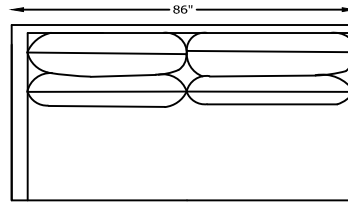

# FONTAINE SERIES

( BENCH CUSH STANDARD)

114820 SOFA

114817L ONE ARM SOFA (LAF/RAF)

114814 ARMLESS TWO CUSH. SOFA

114804 CHAIR

114803 ONE ARM CHAIR

114802 ARMLESS CHAIR

114805 CORNER CHAIR

114801 OTTOMAN

( BENCH CUSH STANDARD)

scale is 1/4" = 1'

\*NOTE: L or R IS DETERMINED BY FACING AT THE PIECE

<http://lazarind.com> This schematic is current as 03/017 . The company reserves the right to change dimensions and products offered. A more recent schematic may be available for this series. To see the most current schematic, go to