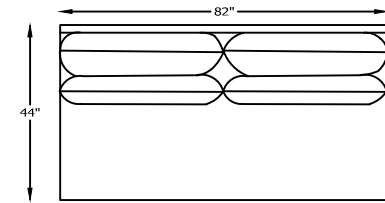

# FONTAINE SERIES

( BENCH CUSH STANDARD)

114820 SOFA

114817L ONE ARM SOFA (LAF/RAF)

114814 ARMLESS TWO CUSH. SOFA

114804 CHAIR

114803 ONE ARM CHAIR

114802 ARMLESS CHAIR

114805 CORNER CHAIR

114801 OTTOMAN

( BENCH CUSH STANDARD)

scale is 1/4" = 1'

\*NOTE: L or R IS DETERMINED BY FACING AT THE PIECE

<http://lazarind.com> This schematic is current as 03/017 . The company reserves the right to change dimensions and products offered. A more recent schematic may be available for this series. To see the most current schematic, go to