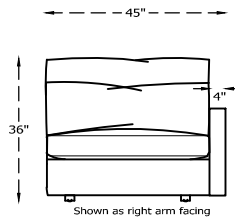

114805 CORNER CHAIR

114801 OTTOMAN

( BENCH CUSH STANDARD)

scale is 1/4" = 1'

\*NOTE: L or R IS DETERMINED BY FACING AT THE PIECE

<http://lazarind.com> This schematic is current as 03/017 . The company reserves the right to change dimensions and products offered. A more recent schematic may be available for this series. To see the most current schematic, go to