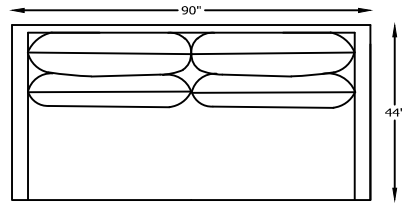

# FONTAINE SERIES

( BENCH CUSH STANDARD)

114820 SOFA

114817L ONE ARM SOFA (LAF/RAF)

114814 ARMLESS TWO CUSH. SOFA

114804 CHAIR

114803 ONE ARM CHAIR

114802 ARMLESS CHAIR

114805 CORNER CHAIR

114801 OTTOMAN

( BENCH CUSH STANDARD)

scale is 1/4" = 1'

\*NOTE: L or R IS DETERMINED BY FACING AT THE PIECE

<http://lazarind.com> This schematic is current as 03/017 . The company reserves the right to change dimensions and products offered. A more recent schematic may be available for this series. To see the most current schematic, go to