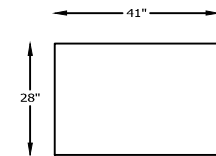

114805 CORNER CHAIR

114801 OTTOMAN

( BENCH CUSH STANDARD)

scale is 1/4" = 1'

\*NOTE: L or R IS DETERMINED BY FACING AT THE PIECE

<http://lazarind.com> This schematic is current as 03/017 . The company reserves the right to change dimensions and products offered. A more recent schematic may be available for this series. To see the most current schematic, go to