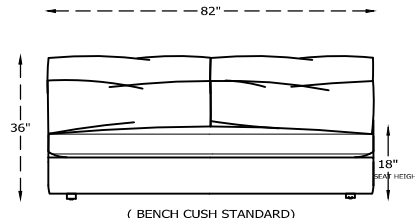

# FONTAINE SERIES

( BENCH CUSH STANDARD)

114820 SOFA

114817L ONE ARM SOFA (LAF/RAF)

114814 ARMLESS TWO CUSH. SOFA

114804 CHAIR

114803 ONE ARM CHAIR

114802 ARMLESS CHAIR

114805 CORNER CHAIR

114801 OTTOMAN

( BENCH CUSH STANDARD)

scale is 1/4" = 1'

\*NOTE: L or R IS DETERMINED BY FACING AT THE PIECE

<http://lazarind.com> This schematic is current as 03/017 . The company reserves the right to change dimensions and products offered. A more recent schematic may be available for this series. To see the most current schematic, go to