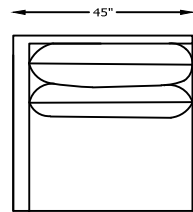

# FONTAINE SERIES

( BENCH CUSH STANDARD)

114820 SOFA

114817L ONE ARM SOFA (LAF/RAF)

114814 ARMLESS TWO CUSH. SOFA

114804 CHAIR

114803 ONE ARM CHAIR

114802 ARMLESS CHAIR

114805 CORNER CHAIR

114801 OTTOMAN

( BENCH CUSH STANDARD)

scale is 1/4" = 1'

\*NOTE: L or R IS DETERMINED BY FACING AT THE PIECE

<http://lazarind.com> This schematic is current as 03/017 . The company reserves the right to change dimensions and products offered. A more recent schematic may be available for this series. To see the most current schematic, go to