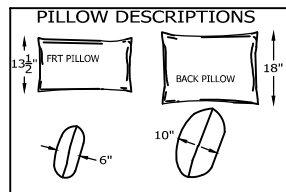

# FONTAINE SERIES

( BENCH CUSH STANDARD)

114820 SOFA

114817L ONE ARM SOFA (LAF/RAF)

114814 ARMLESS TWO CUSH. SOFA

114804 CHAIR

114803 ONE ARM CHAIR

114802 ARMLESS CHAIR

114805 CORNER CHAIR

114801 OTTOMAN

( BENCH CUSH STANDARD)

scale is 1/4" = 1'

\*NOTE: L or R IS DETERMINED BY FACING AT THE PIECE

<http://lazarind.com> This schematic is current as 03/017 . The company reserves the right to change dimensions and products offered. A more recent schematic may be available for this series. To see the most current schematic, go to