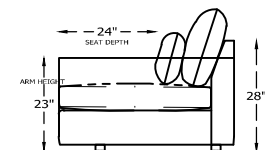

114805 CORNER CHAIR

114801 OTTOMAN

( BENCH CUSH STANDARD)

scale is 1/4" = 1'

\*NOTE: L or R IS DETERMINED BY FACING AT THE PIECE

<http://lazarind.com> This schematic is current as 03/017 . The company reserves the right to change dimensions and products offered. A more recent schematic may be available for this series. To see the most current schematic, go to