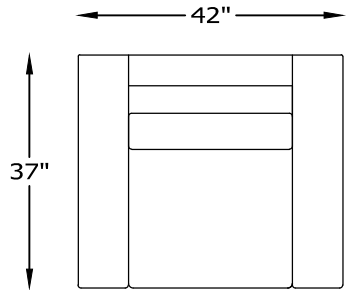

ALBA SERIES

117804
CHAIR

117817L ONE ARM SOFA
*SHOWN AS LEFT

117818L ONE ARM
SOFA W/ RETURN
*SHOWN AS LEFT

Scale: 3/8" = 1'-0"

*NOTE: L or R is determined by facing the piece.

This schematic is current as of 05/July/2017

Lazar reserves the right to change dimensions and/or product offered.

A more recent schematic may be available for this series at Lazarind.com