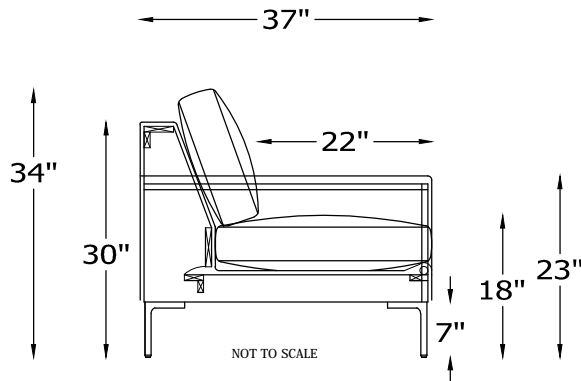

ALBA SERIES

117804
CHAIR

117817L ONE ARM SOFA
*SHOWN AS LEFT

117818L ONE ARM
SOFA W/ RETURN
*SHOWN AS LEFT

Scale: 3/8" = 1'-0"

*NOTE: L or R is determined by facing the piece.

This schematic is current as of 05/July/2017

Lazar reserves the right to change dimensions and/or product offered.

A more recent schematic may be available for this series at Lazarind.com