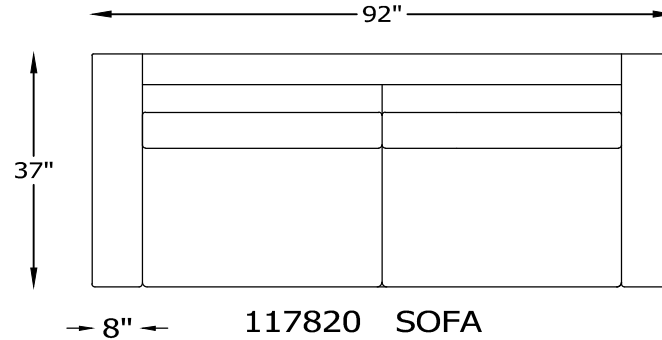

ALBA SERIES

117804
CHAIR

117817L ONE ARM SOFA
*SHOWN AS LEFT

117818L ONE ARM
SOFA W/ RETURN
*SHOWN AS LEFT

Scale: 3/8" = 1'-0"

*NOTE: L or R is determined by facing the piece.

This schematic is current as of 05/July/2017

Lazar reserves the right to change dimensions and/or product offered.

A more recent schematic may be available for this series at Lazarind.com