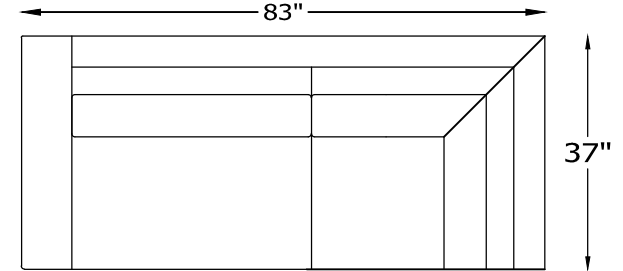

ALBA SERIES

117804
CHAIR

117817L ONE ARM SOFA
*SHOWN AS LEFT

117818L ONE ARM
SOFA W/ RETURN
*SHOWN AS LEFT

Scale: 3/8" = 1'-0"

*NOTE: L or R is determined by facing the piece.

This schematic is current as of 05/July/2017

Lazar reserves the right to change dimensions and/or product offered.

A more recent schematic may be available for this series at Lazarind.com