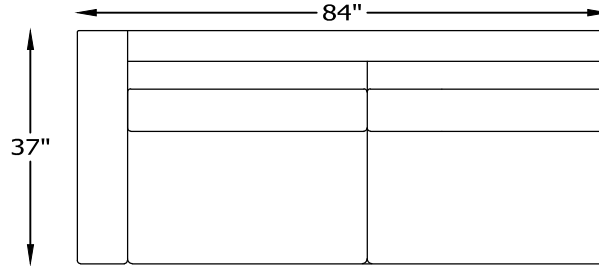

ALBA SERIES

117804
CHAIR

117817L ONE ARM SOFA
*SHOWN AS LEFT

117818L ONE ARM
SOFA W/ RETURN
*SHOWN AS LEFT

Scale: 3/8" = 1'-0"

*NOTE: L or R is determined by facing the piece.

This schematic is current as of 05/July/2017

Lazar reserves the right to change dimensions and/or product offered.

A more recent schematic may be available for this series at Lazarind.com