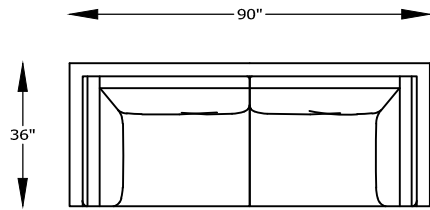

LAX SERIES

123520 SOFA