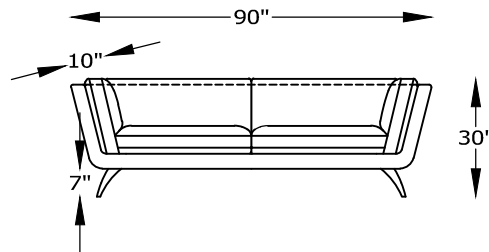

LAX SERIES

123520 SOFA

123551 CONDO SOFA

123514 ARMLESS SOFA

123510L & R ONE-ARM LOVE
*SHOWN AS RIGHT

123517L & R ONE-ARM SOFA
*SHOWN AS RIGHT

123505 CORNER

123501 OTTOMAN

123507L & R ONE-ARM CHAISE
*SHOWN AS RIGHT

*NOT TO SCALE

Scale: $\frac{1}{4}'' = 1'-0''$

This schematic is current as 11/16 . The company reserves the right to change dimensions and products offered. A more recent schematic may be available for this series. To see the most current schematic, go to <http://lazarind.com>

*NOTE: L or R IS DETERMINED BY FACING AT THE PIECE