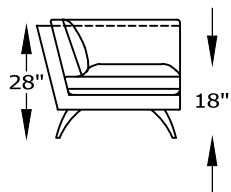

LAX SERIES

123520 SOFA

123551 CONDO SOFA

123514 ARMLESS SOFA

123510L & R ONE-ARM LOVE
*SHOWN AS RIGHT

123517L & R ONE-ARM SOFA
*SHOWN AS RIGHT

123505 CORNER

123501 OTTOMAN

123507L & R ONE-ARM CHAISE
*SHOWN AS RIGHT

*NOT TO SCALE

Scale: $\frac{1}{4}'' = 1'-0''$

This schematic is current as 11/16 . The company reserves the right to change dimensions and products offered. A more recent schematic may be available for this series. To see the most current schematic, go to <http://lazarind.com>

*NOTE: L or R IS DETERMINED BY FACING AT THE PIECE