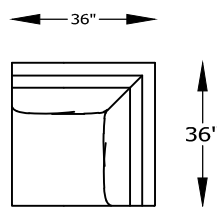

123505 CORNER