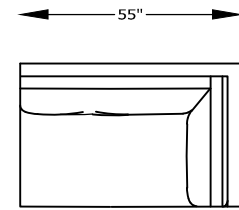

123510L & R ONE-ARM LOVE
*SHOWN AS RIGHT