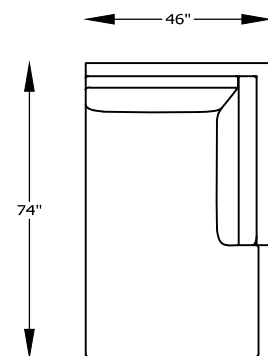

123507L & R ONE-ARM CHAISE
*SHOWN AS RIGHT

*NOT TO SCALE

Scale: $\frac{1}{4}'' = 1'-0''$

This schematic is current as 11/16 . The company reserves the right to change dimensions and products offered. A more recent schematic may be available for this series. To see the most current schematic, go to <http://lazarind.com>

*NOTE: L or R IS DETERMINED BY FACING AT THE PIECE