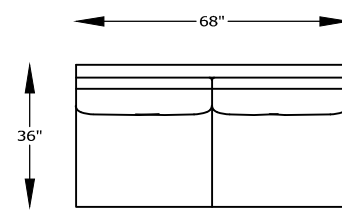

123514 ARMLESS SOFA