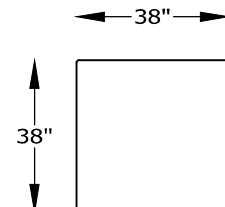

123501 OTTOMAN