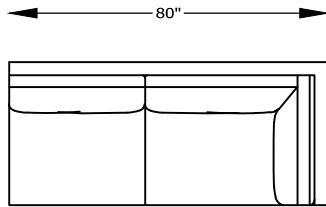

123517L & R ONE-ARM SOFA
*SHOWN AS RIGHT