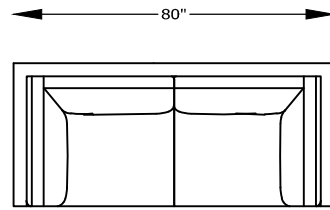

123551 CONDO SOFA