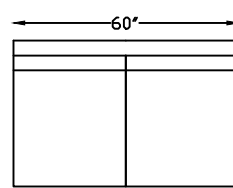

137503L ONE-ARM CHAIR
(SHOWN AS LEFT)

137518L ONE ARM SOFA W/RETURN
(SHOWN AS LEFT)

137564R ARMLESS BUMPER
(SHOWN AS RIGHT)

137514 ARMLESS SOFA

137509 ARMLESS LOVESEAT

137502 ARMLESS CHAIR

137552R OR L RETURN LOVE SEAT W/BUMPER
(SHOWN AS RIGHT)

137507L ONE ARM CHAISE
(SHOWN AS LEFT)

137501 OTTOMAN
W/ HIDDEN CASTER

1375110L ONE ARM CORNER END
(SHOWN AS LEFT)

1375122 ARMLESS ANGLE SOFA

Scale: 1/4" = 1'-0"

This schematic is current as of 07/July/2017. Lazar reserves the right to change dimensions and / or products offered. A more recent schematic may be available for this series at www.lazarind.com

*NOTE: L or R is determined by facing the piece.