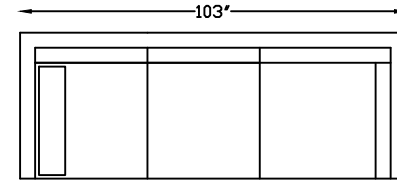

LANGDON 1375

137520 SOFA

137551 CONDO SOFA

137513 LOVESEAT

137504 CHAIR

137505 CORNER

137517L ONE-ARM SOFA
(SHOWN AS LEFT)

137510L ONE-ARM LOVESEAT

137503L ONE-ARM CHAIR
(SHOWN AS LEFT)

137518L ONE ARM SOFA W/RETURN
(SHOWN AS LEFT)

137564R ARMLESS BUMPER
(SHOWN AS RIGHT)

137514 ARMLESS SOFA

137509 ARMLESS LOVESEAT

137502 ARMLESS CHAIR

137552R OR L RETURN LOVE SEAT W/BUMPER
(SHOWN AS RIGHT)

137507L ONE ARM CHAISE
(SHOWN AS LEFT)

137501 OTTOMAN
W/ HIDDEN CASTER

1375110L ONE ARM CORNER END
(SHOWN AS LEFT)

1375122 ARMLESS ANGLE SOFA

Scale: 1/4" = 1'-0"

This schematic is current as of 07/July/2017. Lazar reserves the right to change dimensions and / or products offered. A more recent schematic may be available for this series at www.lazarind.com

*NOTE: L or R is determined by facing the piece.