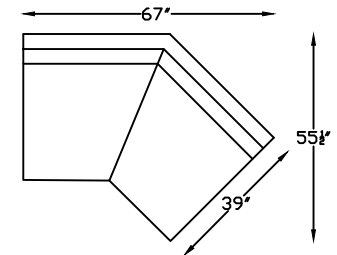

137503L ONE-ARM CHAIR
(SHOWN AS LEFT)

137518L ONE ARM SOFA W/RETURN
(SHOWN AS LEFT)

137564R ARMLESS BUMPER
(SHOWN AS RIGHT)

137514 ARMLESS SOFA

137509 ARMLESS LOVESEAT

137502 ARMLESS CHAIR

137552R OR L RETURN LOVE SEAT W/BUMPER
(SHOWN AS RIGHT)

137507L ONE ARM CHAISE
(SHOWN AS LEFT)

137501 OTTOMAN
W/ HIDDEN CASTER

1375110L ONE ARM CORNER END
(SHOWN AS LEFT)

1375122 ARMLESS ANGLE SOFA

Scale: 1/4" = 1'-0"

This schematic is current as of 07/July/2017. Lazar reserves the right to change dimensions and / or products offered. A more recent schematic may be available for this series at www.lazarind.com

*NOTE: L or R is determined by facing the piece.