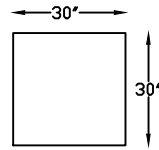

137503L ONE-ARM CHAIR
(SHOWN AS LEFT)

137518L ONE ARM SOFA W/RETURN
(SHOWN AS LEFT)

137564R ARMLESS BUMPER
(SHOWN AS RIGHT)

137514 ARMLESS SOFA

137509 ARMLESS LOVESEAT

137502 ARMLESS CHAIR

137552R OR L RETURN LOVE SEAT W/BUMPER
(SHOWN AS RIGHT)

137507L ONE ARM CHAISE
(SHOWN AS LEFT)

137501 OTTOMAN
W/ HIDDEN CASTER

1375110L ONE ARM CORNER END
(SHOWN AS LEFT)

1375122 ARMLESS ANGLE SOFA

Scale: 1/4" = 1'-0"

This schematic is current as of 07/July/2017. Lazar reserves the right to change dimensions and / or products offered. A more recent schematic may be available for this series at www.lazarind.com

*NOTE: L or R is determined by facing the piece.