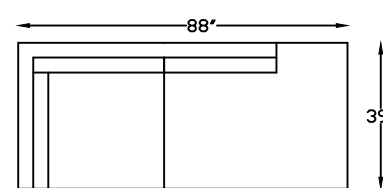

137503L ONE-ARM CHAIR
(SHOWN AS LEFT)

137518L ONE ARM SOFA W/RETURN
(SHOWN AS LEFT)

137564R ARMLESS BUMPER
(SHOWN AS RIGHT)

137514 ARMLESS SOFA

137509 ARMLESS LOVESEAT

137502 ARMLESS CHAIR

137552R OR L RETURN LOVE SEAT W/BUMPER
(SHOWN AS RIGHT)

137507L ONE ARM CHAISE
(SHOWN AS LEFT)

137501 OTTOMAN
W/ HIDDEN CASTER

1375110L ONE ARM CORNER END
(SHOWN AS LEFT)

1375122 ARMLESS ANGLE SOFA

Scale: 1/4" = 1'-0"

This schematic is current as of 07/July/2017. Lazar reserves the right to change dimensions and / or products offered. A more recent schematic may be available for this series at www.lazarind.com

*NOTE: L or R is determined by facing the piece.