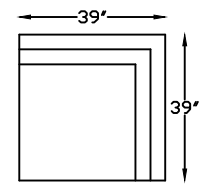

LANGDON 1375

137520 SOFA

137551 CONDO SOFA

137513 LOVESEAT

137504 CHAIR

137505 CORNER

137517L ONE-ARM SOFA
(SHOWN AS LEFT)

137510L ONE-ARM LOVESEAT

137507L ONE ARM CHAISE
(SHOWN AS LEFT)

137501 OTTOMAN
W/ HIDDEN CASTER

1375110L ONE ARM CORNER END
(SHOWN AS LEFT)

1375122 ARMLESS ANGLE SOFA

Scale: 1/4" = 1'-0"

This schematic is current as of 07/July/2017. Lazar reserves the right to change dimensions and / or products offered. A more recent schematic may be available for this series at www.lazarind.com

*NOTE: L or R is determined by facing the piece.