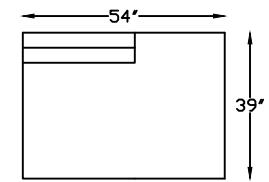

137564R ARMLESS BUMPER
(SHOWN AS RIGHT)