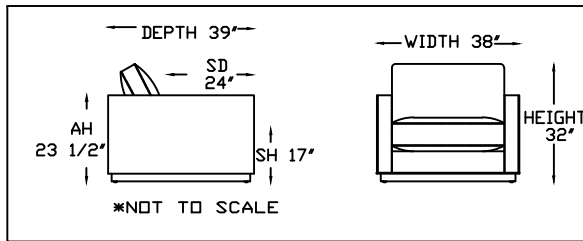

137503L ONE-ARM CHAIR
(SHOWN AS LEFT)

137518L ONE ARM SOFA W/RETURN
(SHOWN AS LEFT)

137564R ARMLESS BUMPER
(SHOWN AS RIGHT)

137514 ARMLESS SOFA

137509 ARMLESS LOVESEAT

137502 ARMLESS CHAIR

137552R OR L RETURN LOVE SEAT W/BUMPER
(SHOWN AS RIGHT)

137507L ONE ARM CHAISE
(SHOWN AS LEFT)

137501 OTTOMAN
W/ HIDDEN CASTER

1375110L ONE ARM CORNER END
(SHOWN AS LEFT)

1375122 ARMLESS ANGLE SOFA

Scale: 1/4" = 1'-0"

This schematic is current as of 07/July/2017. Lazar reserves the right to change dimensions and / or products offered. A more recent schematic may be available for this series at www.lazarind.com

*NOTE: L or R is determined by facing the piece.