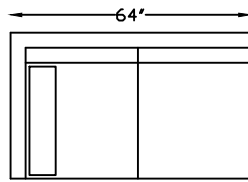

137510L ONE-ARM LOVESEAT