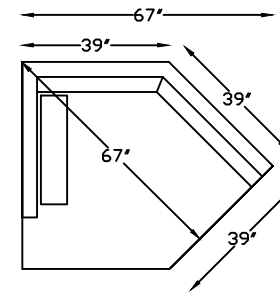

137503L ONE-ARM CHAIR
(SHOWN AS LEFT)

137518L ONE ARM SOFA W/RETURN
(SHOWN AS LEFT)

137564R ARMLESS BUMPER
(SHOWN AS RIGHT)

137514 ARMLESS SOFA

137509 ARMLESS LOVESEAT

137502 ARMLESS CHAIR

137552R OR L RETURN LOVE SEAT W/BUMPER
(SHOWN AS RIGHT)

137507L ONE ARM CHAISE
(SHOWN AS LEFT)

137501 OTTOMAN
W/ HIDDEN CASTER

1375110L ONE ARM CORNER END
(SHOWN AS LEFT)

1375122 ARMLESS ANGLE SOFA

Scale: 1/4" = 1'-0"

This schematic is current as of 07/July/2017. Lazar reserves the right to change dimensions and / or products offered. A more recent schematic may be available for this series at www.lazarind.com

*NOTE: L or R is determined by facing the piece.