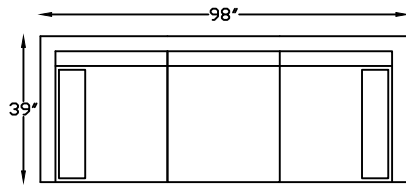

LANGDON 1375

137520 SOFA

137551 CONDO SOFA

137513 LOVESEAT

137504 CHAIR

137505 CORNER

137517L ONE-ARM SOFA
(SHOWN AS LEFT)

137510L ONE-ARM LOVESEAT

137503L ONE-ARM CHAIR
(SHOWN AS LEFT)

137518L ONE ARM SOFA W/RETURN
(SHOWN AS LEFT)

137564R ARMLESS BUMPER
(SHOWN AS RIGHT)

137514 ARMLESS SOFA

137509 ARMLESS LOVESEAT

137502 ARMLESS CHAIR

137552R OR L RETURN LOVE SEAT W/BUMPER
(SHOWN AS RIGHT)

137507L ONE ARM CHAISE
(SHOWN AS LEFT)

137501 OTTOMAN
W/ HIDDEN CASTER

1375110L ONE ARM CORNER END
(SHOWN AS LEFT)

1375122 ARMLESS ANGLE SOFA

Scale: 1/4" = 1'-0"

This schematic is current as of 07/July/2017. Lazar reserves the right to change dimensions and / or products offered. A more recent schematic may be available for this series at www.lazarind.com

*NOTE: L or R is determined by facing the piece.