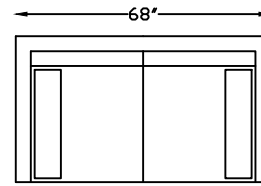

137513 LOVESEAT