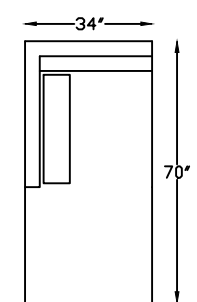

137503L ONE-ARM CHAIR
(SHOWN AS LEFT)

137518L ONE ARM SOFA W/RETURN
(SHOWN AS LEFT)

137564R ARMLESS BUMPER
(SHOWN AS RIGHT)

137514 ARMLESS SOFA

137509 ARMLESS LOVESEAT

137502 ARMLESS CHAIR

137552R OR L RETURN LOVE SEAT W/BUMPER
(SHOWN AS RIGHT)

137507L ONE ARM CHAISE
(SHOWN AS LEFT)

137501 OTTOMAN
W/ HIDDEN CASTER

1375110L ONE ARM CORNER END
(SHOWN AS LEFT)

1375122 ARMLESS ANGLE SOFA

Scale: 1/4" = 1'-0"

This schematic is current as of 07/July/2017. Lazar reserves the right to change dimensions and / or products offered. A more recent schematic may be available for this series at www.lazarind.com

*NOTE: L or R is determined by facing the piece.