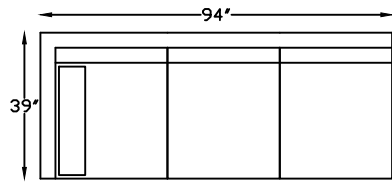

LANGDON 1375

137520 SOFA

137551 CONDO SOFA

137513 LOVESEAT

137504 CHAIR

137505 CORNER

137517L ONE-ARM SOFA
(SHOWN AS LEFT)

137510L ONE-ARM LOVESEAT

137503L ONE-ARM CHAIR
(SHOWN AS LEFT)

137518L ONE ARM SOFA W/RETURN
(SHOWN AS LEFT)

137564R ARMLESS BUMPER
(SHOWN AS RIGHT)

137514 ARMLESS SOFA

137509 ARMLESS LOVESEAT

137502 ARMLESS CHAIR

137552R OR L RETURN LOVE SEAT W/BUMPER
(SHOWN AS RIGHT)

137507L ONE ARM CHAISE
(SHOWN AS LEFT)

137501 OTTOMAN
W/ HIDDEN CASTER

1375110L ONE ARM CORNER END
(SHOWN AS LEFT)

1375122 ARMLESS ANGLE SOFA

Scale: 1/4" = 1'-0"

This schematic is current as of 07/July/2017. Lazar reserves the right to change dimensions and / or products offered. A more recent schematic may be available for this series at www.lazarind.com

*NOTE: L or R is determined by facing the piece.