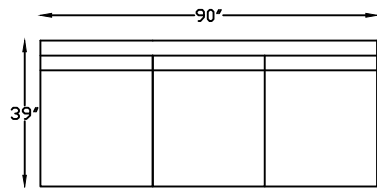

137514 ARMLESS SOFA