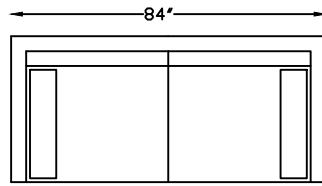

LANGDON 1375

137520 SOFA

137551 CONDO SOFA

137513 LOVESEAT

137504 CHAIR

137505 CORNER

137517L ONE-ARM SOFA
(SHOWN AS LEFT)

137510L ONE-ARM LOVESEAT

137507L ONE ARM CHAISE
(SHOWN AS LEFT)

137501 OTTOMAN
W/ HIDDEN CASTER

1375110L ONE ARM CORNER END
(SHOWN AS LEFT)

1375122 ARMLESS ANGLE SOFA

Scale: 1/4" = 1'-0"

This schematic is current as of 07/July/2017. Lazar reserves the right to change dimensions and / or products offered. A more recent schematic may be available for this series at www.lazarind.com

*NOTE: L or R is determined by facing the piece.