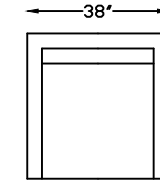

LANGDON 1375 II

137520 SOFA

137551 CONDO SOFA

137513 LOVESEAT

137504 CHAIR

137505 CORNER

137517L ONE-ARM SOFA
(SHOWN AS LEFT)

137510L
ONE-ARM LOVESEAT

137503L
ONE-ARM CHAIR
(SHOWN AS LEFT)

137518L
ONE ARM SOFA W/RETURN
(SHOWN AS LEFT)

137564R
ARMLESS BUMPER
(SHOWN AS RIGHT)

137514 ARMLESS SOFA

137509
ARMLESS LOVESEAT

137502
ARMLESS CHAIR

137552R OR L
RETURN LOVE SEAT W/BUMPER
(SHOWN AS RIGHT)

137507L
ONE ARM CHAISE
(SHOWN AS LEFT)

137501 OTTOMAN
W/ HIDDEN CASTER

1375110L
ONE ARM CORNER END
(SHOWN AS LEFT)

1375122
ARMLESS ANGLE SOFA

Scale: 1/4" = 1'-0"

This schematic is current as of 07/July/2017. Lazar reserves the right to change dimensions and / or products offered. A more recent schematic may be available for this series at www.lazarind.com

*NOTE: L or R is determined by facing the piece.