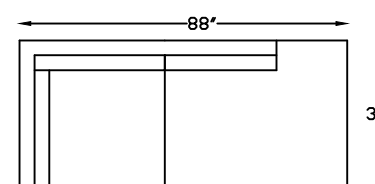

137503L
ONE-ARM CHAIR
(SHOWN AS LEFT)

137518L
ONE ARM SOFA W/RETURN
(SHOWN AS LEFT)

137564R
ARMLESS BUMPER
(SHOWN AS RIGHT)

137514 ARMLESS SOFA

137509
ARMLESS LOVESEAT

137502
ARMLESS CHAIR

137552R OR L
RETURN LOVE SEAT W/BUMPER
(SHOWN AS RIGHT)

137507L
ONE ARM CHAISE
(SHOWN AS LEFT)

137501 OTTOMAN
W/ HIDDEN CASTER

1375110L
ONE ARM CORNER END
(SHOWN AS LEFT)

1375122
ARMLESS ANGLE SOFA

Scale: 1/4" = 1'-0"

This schematic is current as of 07/July/2017. Lazar reserves the right to change dimensions and / or products offered. A more recent schematic may be available for this series at www.lazarind.com

*NOTE: L or R is determined by facing the piece.