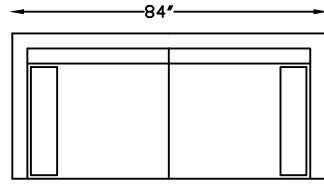

LANGDON 1375 II

137520 SOFA

137551 CONDO SOFA

137513 LOVESEAT

137504 CHAIR

137505 CORNER

137517L ONE-ARM SOFA
(SHOWN AS LEFT)

137510L
ONE-ARM LOVESEAT

137503L
ONE-ARM CHAIR
(SHOWN AS LEFT)

137518L
ONE ARM SOFA W/RETURN
(SHOWN AS LEFT)

137564R
ARMLESS BUMPER
(SHOWN AS RIGHT)

137514 ARMLESS SOFA

137509
ARMLESS LOVESEAT

137502
ARMLESS CHAIR

137552R OR L
RETURN LOVE SEAT W/BUMPER
(SHOWN AS RIGHT)

137507L
ONE ARM CHAISE
(SHOWN AS LEFT)

137501 OTTOMAN
W/ HIDDEN CASTER

1375110L
ONE ARM CORNER END
(SHOWN AS LEFT)

1375122
ARMLESS ANGLE SOFA

Scale: 1/4" = 1'-0"

This schematic is current as of 07/July/2017. Lazar reserves the right to change dimensions and / or products offered. A more recent schematic may be available for this series at www.lazarind.com

*NOTE: L or R is determined by facing the piece.