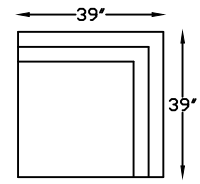

LANGDON 1375 II

137520 SOFA

137551 CONDO SOFA

137513 LOVESEAT

137504 CHAIR

137505 CORNER

137517L ONE-ARM SOFA
(SHOWN AS LEFT)

137510L
ONE-ARM LOVESEAT

137507L
ONE ARM CHAISE
(SHOWN AS LEFT)

137501 OTTOMAN
W/ HIDDEN CASTER

1375110L
ONE ARM CORNER END
(SHOWN AS LEFT)

1375122
ARMLESS ANGLE SOFA

Scale: 1/4" = 1'-0"

This schematic is current as of 07/July/2017. Lazar reserves the right to change dimensions and / or products offered. A more recent schematic may be available for this series at www.lazarind.com

*NOTE: L or R is determined by facing the piece.