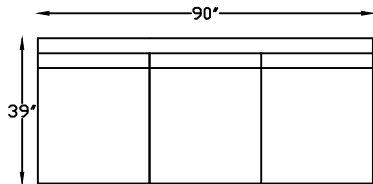

137514 ARMLESS SOFA