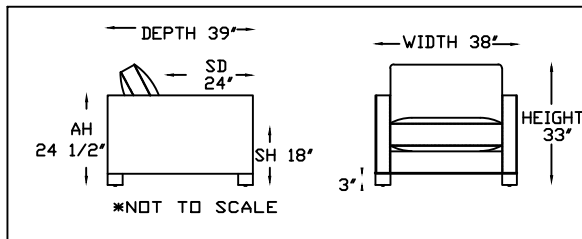

137503L
ONE-ARM CHAIR
(SHOWN AS LEFT)

137518L
ONE ARM SOFA W/RETURN
(SHOWN AS LEFT)

137564R
ARMLESS BUMPER
(SHOWN AS RIGHT)

137514 ARMLESS SOFA

137509
ARMLESS LOVESEAT

137502
ARMLESS CHAIR

137552R OR L
RETURN LOVE SEAT W/BUMPER
(SHOWN AS RIGHT)

137507L
ONE ARM CHAISE
(SHOWN AS LEFT)

137501 OTTOMAN
W/ HIDDEN CASTER

1375110L
ONE ARM CORNER END
(SHOWN AS LEFT)

1375122
ARMLESS ANGLE SOFA

Scale: 1/4" = 1'-0"

This schematic is current as of 07/July/2017. Lazar reserves the right to change dimensions and / or products offered. A more recent schematic may be available for this series at www.lazarind.com

*NOTE: L or R is determined by facing the piece.