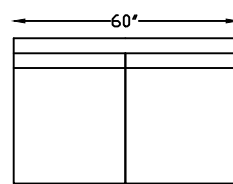

137503L
ONE-ARM CHAIR
(SHOWN AS LEFT)

137518L
ONE ARM SOFA W/RETURN
(SHOWN AS LEFT)

137564R
ARMLESS BUMPER
(SHOWN AS RIGHT)

137514 ARMLESS SOFA

137509
ARMLESS LOVESEAT

137502
ARMLESS CHAIR

137552R OR L
RETURN LOVE SEAT W/BUMPER
(SHOWN AS RIGHT)

137507L
ONE ARM CHAISE
(SHOWN AS LEFT)

137501 OTTOMAN
W/ HIDDEN CASTER

1375110L
ONE ARM CORNER END
(SHOWN AS LEFT)

1375122
ARMLESS ANGLE SOFA

Scale: 1/4" = 1'-0"

This schematic is current as of 07/July/2017. Lazar reserves the right to change dimensions and / or products offered. A more recent schematic may be available for this series at www.lazarind.com

*NOTE: L or R is determined by facing the piece.