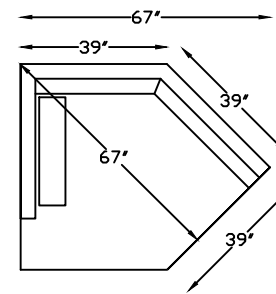

137503L
ONE-ARM CHAIR
(SHOWN AS LEFT)

137518L
ONE ARM SOFA W/RETURN
(SHOWN AS LEFT)

137564R
ARMLESS BUMPER
(SHOWN AS RIGHT)

137514 ARMLESS SOFA

137509
ARMLESS LOVESEAT

137502
ARMLESS CHAIR

137552R OR L
RETURN LOVE SEAT W/BUMPER
(SHOWN AS RIGHT)

137507L
ONE ARM CHAISE
(SHOWN AS LEFT)

137501 OTTOMAN
W/ HIDDEN CASTER

1375110L
ONE ARM CORNER END
(SHOWN AS LEFT)

1375122
ARMLESS ANGLE SOFA

Scale: 1/4" = 1'-0"

This schematic is current as of 07/July/2017. Lazar reserves the right to change dimensions and / or products offered. A more recent schematic may be available for this series at www.lazarind.com

*NOTE: L or R is determined by facing the piece.