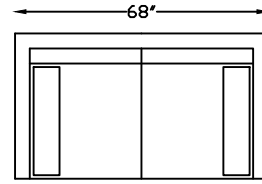

137513 LOVESEAT