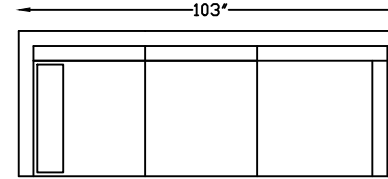

LANGDON 1375 II

137520 SOFA

137551 CONDO SOFA

137513 LOVESEAT

137504 CHAIR

137505 CORNER

137517L ONE-ARM SOFA
(SHOWN AS LEFT)

137510L
ONE-ARM LOVESEAT

137503L
ONE-ARM CHAIR
(SHOWN AS LEFT)

137518L
ONE ARM SOFA W/RETURN
(SHOWN AS LEFT)

137564R
ARMLESS BUMPER
(SHOWN AS RIGHT)

137514 ARMLESS SOFA

137509
ARMLESS LOVESEAT

137502
ARMLESS CHAIR

137552R OR L
RETURN LOVE SEAT W/BUMPER
(SHOWN AS RIGHT)

137507L
ONE ARM CHAISE
(SHOWN AS LEFT)

137501 OTTOMAN
W/ HIDDEN CASTER

1375110L
ONE ARM CORNER END
(SHOWN AS LEFT)

1375122
ARMLESS ANGLE SOFA

Scale: 1/4" = 1'-0"

This schematic is current as of 07/July/2017. Lazar reserves the right to change dimensions and / or products offered. A more recent schematic may be available for this series at www.lazarind.com

*NOTE: L or R is determined by facing the piece.