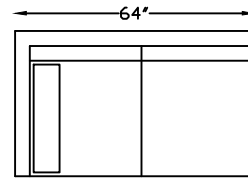

137510L
ONE-ARM LOVESEAT