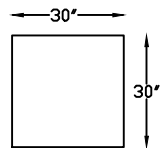

137503L
ONE-ARM CHAIR
(SHOWN AS LEFT)

137518L
ONE ARM SOFA W/RETURN
(SHOWN AS LEFT)

137564R
ARMLESS BUMPER
(SHOWN AS RIGHT)

137514 ARMLESS SOFA

137509
ARMLESS LOVESEAT

137502
ARMLESS CHAIR

137552R OR L
RETURN LOVE SEAT W/BUMPER
(SHOWN AS RIGHT)

137507L
ONE ARM CHAISE
(SHOWN AS LEFT)

137501 OTTOMAN
W/ HIDDEN CASTER

1375110L
ONE ARM CORNER END
(SHOWN AS LEFT)

1375122
ARMLESS ANGLE SOFA

Scale: 1/4" = 1'-0"

This schematic is current as of 07/July/2017. Lazar reserves the right to change dimensions and / or products offered. A more recent schematic may be available for this series at www.lazarind.com

*NOTE: L or R is determined by facing the piece.