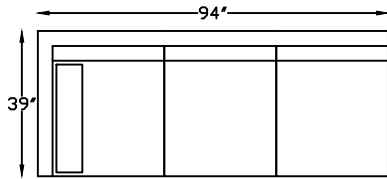

LANGDON 1375 II

137520 SOFA

137551 CONDO SOFA

137513 LOVESEAT

137504 CHAIR

137505 CORNER

137517L ONE-ARM SOFA
(SHOWN AS LEFT)

137510L
ONE-ARM LOVESEAT

137507L
ONE ARM CHAISE
(SHOWN AS LEFT)

137501 OTTOMAN
W/ HIDDEN CASTER

1375110L
ONE ARM CORNER END
(SHOWN AS LEFT)

1375122
ARMLESS ANGLE SOFA

Scale: 1/4" = 1'-0"

This schematic is current as of 07/July/2017. Lazar reserves the right to change dimensions and / or products offered. A more recent schematic may be available for this series at www.lazarind.com

*NOTE: L or R is determined by facing the piece.