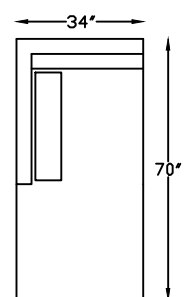

137503L
ONE-ARM CHAIR
(SHOWN AS LEFT)

137518L
ONE ARM SOFA W/RETURN
(SHOWN AS LEFT)

137564R
ARMLESS BUMPER
(SHOWN AS RIGHT)

137514 ARMLESS SOFA

137509
ARMLESS LOVESEAT

137502
ARMLESS CHAIR

137552R OR L
RETURN LOVE SEAT W/BUMPER
(SHOWN AS RIGHT)

137507L
ONE ARM CHAISE
(SHOWN AS LEFT)

137501 OTTOMAN
W/ HIDDEN CASTER

1375110L
ONE ARM CORNER END
(SHOWN AS LEFT)

1375122
ARMLESS ANGLE SOFA

Scale: 1/4" = 1'-0"

This schematic is current as of 07/July/2017. Lazar reserves the right to change dimensions and / or products offered. A more recent schematic may be available for this series at www.lazarind.com

*NOTE: L or R is determined by facing the piece.