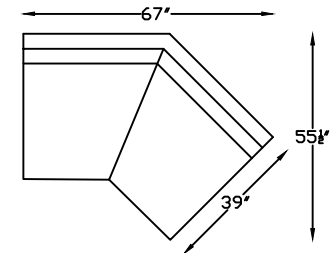

137503L
ONE-ARM CHAIR
(SHOWN AS LEFT)

137518L
ONE ARM SOFA W/RETURN
(SHOWN AS LEFT)

137564R
ARMLESS BUMPER
(SHOWN AS RIGHT)

137514 ARMLESS SOFA

137509
ARMLESS LOVESEAT

137502
ARMLESS CHAIR

137552R OR L
RETURN LOVE SEAT W/BUMPER
(SHOWN AS RIGHT)

137507L
ONE ARM CHAISE
(SHOWN AS LEFT)

137501 OTTOMAN
W/ HIDDEN CASTER

1375110L
ONE ARM CORNER END
(SHOWN AS LEFT)

1375122
ARMLESS ANGLE SOFA

Scale: 1/4" = 1'-0"

This schematic is current as of 07/July/2017. Lazar reserves the right to change dimensions and / or products offered. A more recent schematic may be available for this series at www.lazarind.com

*NOTE: L or R is determined by facing the piece.