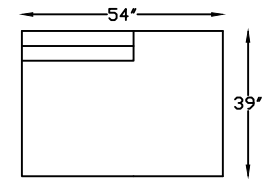

137564R
ARMLESS BUMPER
(SHOWN AS RIGHT)