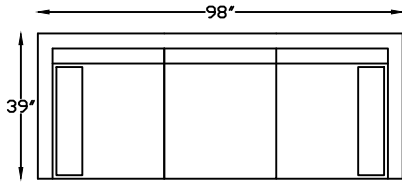

LANGDON 1375 II

137520 SOFA

137551 CONDO SOFA

137513 LOVESEAT

137504 CHAIR

137505 CORNER

137517L ONE-ARM SOFA
(SHOWN AS LEFT)

137510L
ONE-ARM LOVESEAT

137503L
ONE-ARM CHAIR
(SHOWN AS LEFT)

137518L
ONE ARM SOFA W/RETURN
(SHOWN AS LEFT)

137564R
ARMLESS BUMPER
(SHOWN AS RIGHT)

137514 ARMLESS SOFA

137509
ARMLESS LOVESEAT

137502
ARMLESS CHAIR

137552R OR L
RETURN LOVE SEAT W/BUMPER
(SHOWN AS RIGHT)

137507L
ONE ARM CHAISE
(SHOWN AS LEFT)

137501 OTTOMAN
W/ HIDDEN CASTER

1375110L
ONE ARM CORNER END
(SHOWN AS LEFT)

1375122
ARMLESS ANGLE SOFA

Scale: 1/4" = 1'-0"

This schematic is current as of 07/July/2017. Lazar reserves the right to change dimensions and / or products offered. A more recent schematic may be available for this series at www.lazarind.com

*NOTE: L or R is determined by facing the piece.