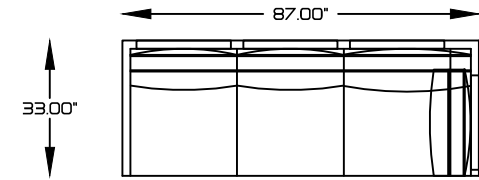

DEXTER 1376

137620 SOFA

137617L ONE ARM SOFA
SHOWN AS LEFT

137618L
LEFT ARM SOFA W/RET
(LEFT SHOWN) AVAILABLE RAF

137604 CHAIR

1376 OTTAMAN

137671 SOFA W/FLEX OTTOMAN

Scale: 1/4" = 1'-0"

This schematic is current as of 07/July/2017.
Lazar reserves the right to change dimensions and / or products offered. A more recent schematic may be available for this series at www.lazarind.com

*NOTE: L or R is determined by facing the piece.