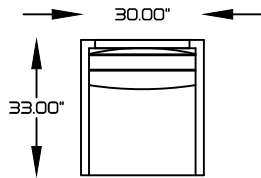

DEXTER 1376

137620 SOFA

137617L ONE ARM SOFA
SHOWN AS LEFT

137618L
LEFT ARM SOFA W/RET
(LEFT SHOWN) AVAILABLE RAF

137604 CHAIR

1376 OTTAMAN

137671 SOFA W/FLEX OTTOMAN

Scale: 1/4" = 1'-0"

This schematic is current as of 07/July/2017.
Lazar reserves the right to change dimensions and / or products offered. A more recent schematic may be available for this series at www.lazarind.com

*NOTE: L or R is determined by facing the piece.