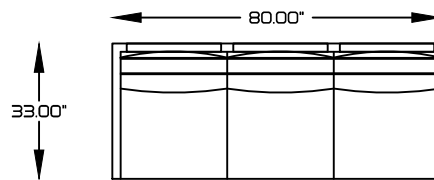

DEXTER 1376

137620 SOFA

137617L ONE ARM SOFA
SHOWN AS LEFT

137618L
LEFT ARM SOFA W/RET
(LEFT SHOWN) AVAILABLE RAF

137604 CHAIR

1376 OTTAMAN

137671 SOFA W/FLEX OTTOMAN

Scale: 1/4" = 1'-0"

This schematic is current as of 07/July/2017.
Lazar reserves the right to change dimensions and / or products offered. A more recent schematic may be available for this series at www.lazarind.com

*NOTE: L or R is determined by facing the piece.