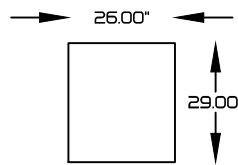

DEXTER 1376

137620 SOFA

137617L ONE ARM SOFA
SHOWN AS LEFT

137618L
LEFT ARM SOFA W/RET
(LEFT SHOWN) AVAILABLE RAF

137604 CHAIR

1376 OTTAMAN

137671 SOFA W/FLEX OTTOMAN

Scale: 1/4" = 1'-0"

This schematic is current as of 07/July/2017.
Lazar reserves the right to change dimensions and / or products offered. A more recent schematic may be available for this series at www.lazarind.com

*NOTE: L or R is determined by facing the piece.