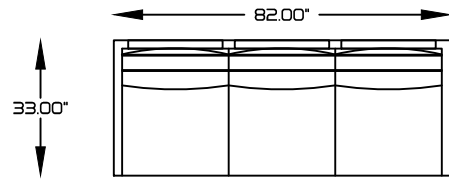

DEXTER 1376

137620 SOFA

137617L ONE ARM SOFA
SHOWN AS LEFT

137618L
LEFT ARM SOFA W/RET
(LEFT SHOWN) AVAILABLE RAF

137604 CHAIR

1376 OTTAMAN

137671 SOFA W/FLEX OTTOMAN

Scale: 1/4" = 1'-0"

This schematic is current as of 07/July/2017.
Lazar reserves the right to change dimensions and / or products offered. A more recent schematic may be available for this series at www.lazarind.com

*NOTE: L or R is determined by facing the piece.