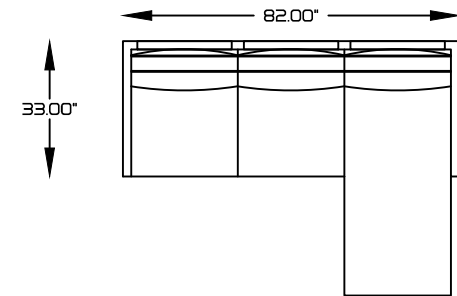

DEXTER 1376

137620 SOFA

137617L ONE ARM SOFA
SHOWN AS LEFT

137618L
LEFT ARM SOFA W/RET
(LEFT SHOWN) AVAILABLE RAF

137604 CHAIR

1376 OTTAMAN

137671 SOFA W/FLEX OTTOMAN

Scale: 1/4" = 1'-0"

This schematic is current as of 07/July/2017.
Lazar reserves the right to change dimensions and / or products offered. A more recent schematic may be available for this series at www.lazarind.com

*NOTE: L or R is determined by facing the piece.