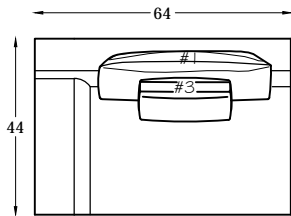

ION SERIES

137952R & L
RETURN LOVESEAT W/BUMPER
*(SHOWN AS A RIGHT)

137964R & L
ARMLESS LOVESEAT W/BUMPER
*(SHOWN AS A RIGHT)

137909
ARMLESS LOVESEAT

137974R & L
ARMLESS LOVESEAT W/ RIGHT RETURN
*(SHOWN AS RIGHT)

137910L & R
ONE-ARM LOVESEAT
(SHOWN AS A LEFT)

137917L & R
ONE ARM SOFA
*(SHOWN AS A LEFT)

137920
SOFA

This schematic is current as 12/016 . The company reserves the right to change dimensions and products offered. A more recent schematic may be available for this series. To see the most current schematic, go to <http://lazarind.com>