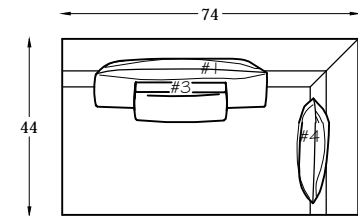

ION SERIES

137952R & L
RETURN LOVESEAT W/BUMPER
*(SHOWN AS A RIGHT)

137964R & L
ARMLESS LOVESEAT W/BUMPER
*(SHOWN AS A RIGHT)

137909
ARMLESS LOVESEAT

137974R & L
ARMLESS LOVESEAT W/ RIGHT RETURN
*(SHOWN AS RIGHT)

137910L & R
ONE-ARM LOVESEAT
(SHOWN AS A LEFT)

137917L & R
ONE ARM SOFA
*(SHOWN AS A LEFT)

137920
SOFA

This schematic is current as 12/016 . The company reserves the right to change dimensions and products offered. A more recent schematic may be available for this series. To see the most current schematic, go to <http://lazarind.com>