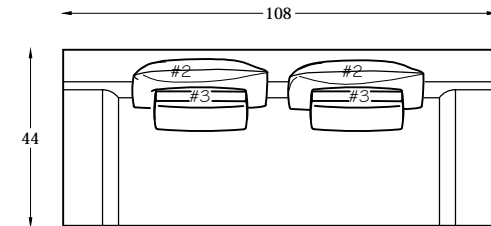

ION SERIES

137952R & L
RETURN LOVESEAT W/BUMPER
*(SHOWN AS A RIGHT)

137964R & L
ARMLESS LOVESEAT W/BUMPER
*(SHOWN AS A RIGHT)

137909
ARMLESS LOVESEAT

137974R & L
ARMLESS LOVESEAT W/ RIGHT RETURN
*(SHOWN AS RIGHT)

137910L & R
ONE-ARM LOVESEAT
(SHOWN AS A LEFT)

137917L & R
ONE ARM SOFA
*(SHOWN AS A LEFT)

137920
SOFA

This schematic is current as 12/016 . The company reserves the right to change dimensions and products offered. A more recent schematic may be available for this series. To see the most current schematic, go to <http://lazarind.com>