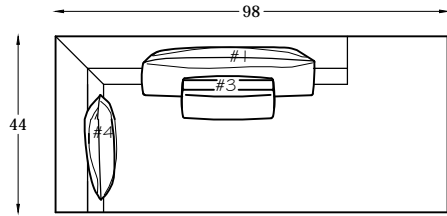

ION SERIES

137952R & L
RETURN LOVESEAT W/BUMPER
*(SHOWN AS A RIGHT)

137964R & L
ARMLESS LOVESEAT W/BUMPER
*(SHOWN AS A RIGHT)

137909
ARMLESS LOVESEAT

137974R & L
ARMLESS LOVESEAT W/ RIGHT RETURN
*(SHOWN AS RIGHT)

137910L & R
ONE-ARM LOVESEAT
(SHOWN AS A LEFT)

137917L & R
ONE ARM SOFA
*(SHOWN AS A LEFT)

137920
SOFA

This schematic is current as 12/016 . The company reserves the right to change dimensions and products offered. A more recent schematic may be available for this series. To see the most current schematic, go to <http://lazarind.com>