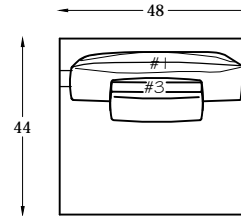

ION SERIES

137952R & L
RETURN LOVESEAT W/BUMPER
*(SHOWN AS A RIGHT)

137964R & L
ARMLESS LOVESEAT W/BUMPER
*(SHOWN AS A RIGHT)

137909
ARMLESS LOVESEAT

137974R & L
ARMLESS LOVESEAT W/ RIGHT RETURN
*(SHOWN AS RIGHT)

137910L & R
ONE-ARM LOVESEAT
(SHOWN AS A LEFT)

137917L & R
ONE ARM SOFA
*(SHOWN AS A LEFT)

137920
SOFA

This schematic is current as 12/016 . The company reserves the right to change dimensions and products offered. A more recent schematic may be available for this series. To see the most current schematic, go to <http://lazarind.com>