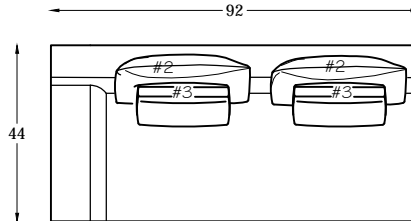

ION SERIES

137952R & L
RETURN LOVESEAT W/BUMPER
*(SHOWN AS A RIGHT)

137964R & L
ARMLESS LOVESEAT W/BUMPER
*(SHOWN AS A RIGHT)

137909
ARMLESS LOVESEAT

137974R & L
ARMLESS LOVESEAT W/ RIGHT RETURN
*(SHOWN AS RIGHT)

137910L & R
ONE-ARM LOVESEAT
(SHOWN AS A LEFT)

137917L & R
ONE ARM SOFA
*(SHOWN AS A LEFT)

137920
SOFA

This schematic is current as 12/016 . The company reserves the right to change dimensions and products offered. A more recent schematic may be available for this series. To see the most current schematic, go to <http://lazarind.com>