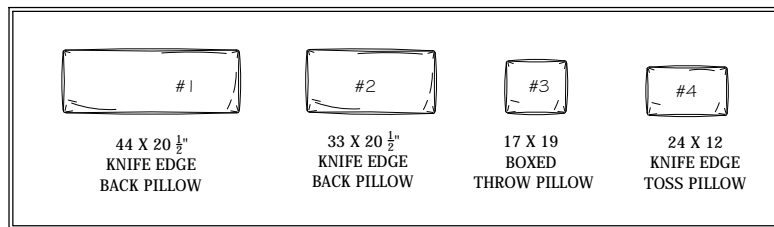

ION SERIES

137952R & L
RETURN LOVESEAT W/BUMPER
*(SHOWN AS A RIGHT)

137964R & L
ARMLESS LOVESEAT W/BUMPER
*(SHOWN AS A RIGHT)

137909
ARMLESS LOVESEAT

137974R & L
ARMLESS LOVESEAT W/ RIGHT RETURN
*(SHOWN AS RIGHT)

137910L & R
ONE-ARM LOVESEAT
(SHOWN AS A LEFT)

137917L & R
ONE ARM SOFA
*(SHOWN AS A LEFT)

137920
SOFA

This schematic is current as 12/016 . The company reserves the right to change dimensions and products offered. A more recent schematic may be available for this series. To see the most current schematic, go to <http://lazarind.com>