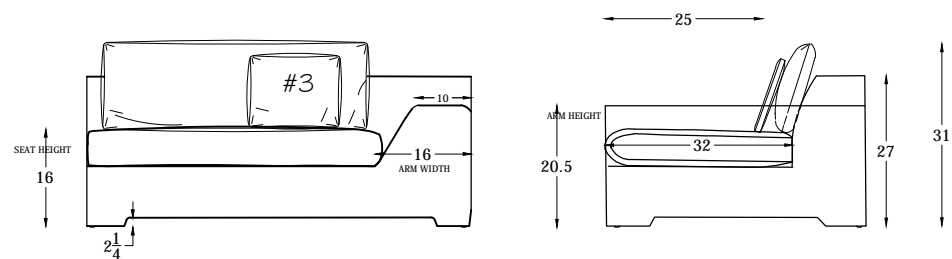

ION SERIES

137952R & L
RETURN LOVESEAT W/BUMPER
*(SHOWN AS A RIGHT)

137964R & L
ARMLESS LOVESEAT W/BUMPER
*(SHOWN AS A RIGHT)

137909
ARMLESS LOVESEAT

137974R & L
ARMLESS LOVESEAT W/ RIGHT RETURN
*(SHOWN AS RIGHT)

137910L & R
ONE-ARM LOVESEAT
(SHOWN AS A LEFT)

137917L & R
ONE ARM SOFA
*(SHOWN AS A LEFT)

137920
SOFA

This schematic is current as 12/016 . The company reserves the right to change dimensions and products offered. A more recent schematic may be available for this series. To see the most current schematic, go to <http://lazarind.com>