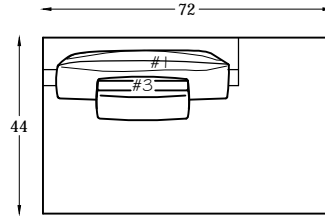

ION SERIES

137952R & L
RETURN LOVESEAT W/BUMPER
*(SHOWN AS A RIGHT)

137964R & L
ARMLESS LOVESEAT W/BUMPER
*(SHOWN AS A RIGHT)

137909
ARMLESS LOVESEAT

137974R & L
ARMLESS LOVESEAT W/ RIGHT RETURN
*(SHOWN AS RIGHT)

137910L & R
ONE-ARM LOVESEAT
(SHOWN AS A LEFT)

137917L & R
ONE ARM SOFA
*(SHOWN AS A LEFT)

137920
SOFA

This schematic is current as 12/016 . The company reserves the right to change dimensions and products offered. A more recent schematic may be available for this series. To see the most current schematic, go to <http://lazarind.com>