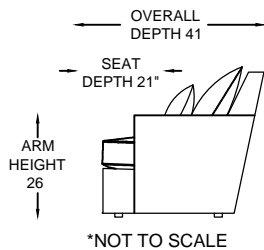

221303L / R
ONE ARM CHAIR
*SHOWN AS A LEFT

221302
ARMLESS CHAIR

221307L / R
CHAISE
*SHOWN AS A LEFT

221323 WEDGE

221318L / R
ONE ARM SOFA W/ RETURN
*SHOWN AS A LEFT

221305
CORNER SQUARE

221301
OTTOMAN

Scale: 1/4" = 1'-0"

Pillows descriptions

OPTP2529
Back pillows
25" X 29"

OPTP2020
Toss pillows
20" X 20"

OPTP2537
Back pillows
25" X 37"

This schematic is current as of 07/July/2017. Lazar reserves the right to change dimensions and / or products offered. A more recent schematic may be available for this series at www.lazarind.com

*NOTE: L or R is determined by facing the piece.