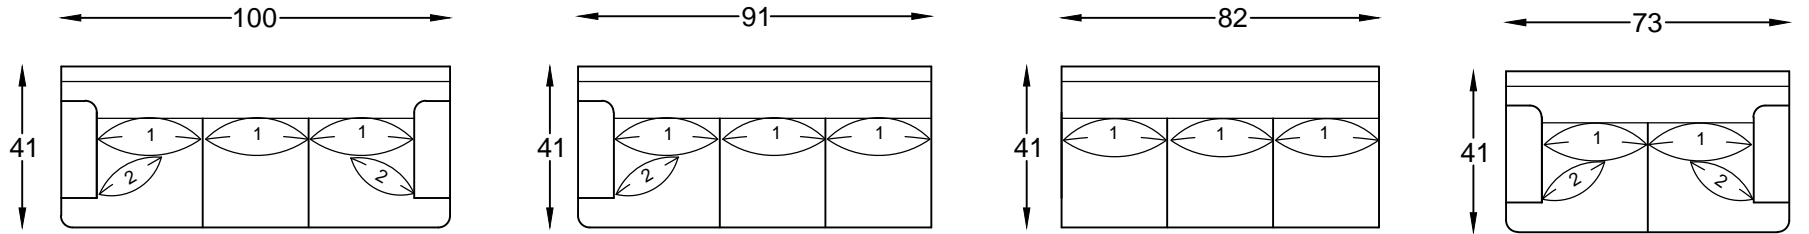

PANAMA 2

221320 SOFA

221317L or R
ONE ARM SOFA
*SHOWN AS A LEFT

221314
ARMLESS SOFA

221313
LOVESEAT

221310L / R
ONE ARM LOVESEAT

221309
ARMLESS LOVESEAT

221304
CHAIR

221303L / R
ONE ARM CHAIR
*SHOWN AS A LEFT

221302
ARMLESS CHAIR

221307L / R
CHAISE
*SHOWN AS A LEFT

221323 WEDGE

221318L / R
ONE ARM SOFA W/ RETURN
*SHOWN AS A LEFT

221305
CORNER SQUARE

221301
OTTOMAN

Scale: 1/4" = 1'-0"

Pillows descriptions

OPTP2529
Back pillows
25" X 29"

OPTP2020
Toss pillows
20" X 20"

OPTP2537
Back pillows
25" X 37"

This schematic is current as of 07/July/2017. Lazar reserves the right to change dimensions and / or products offered. A more recent schematic may be available for this series at www.lazarind.com

*NOTE: L or R is determined by facing the piece.