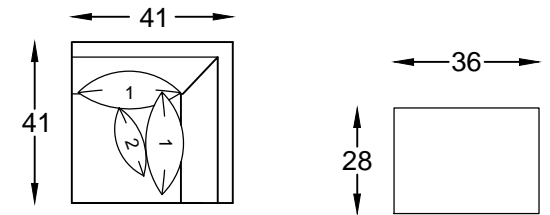

221303L / R
ONE ARM CHAIR
*SHOWN AS A LEFT

221302
ARMLESS CHAIR

221307L / R
CHAISE
*SHOWN AS A LEFT

221323 WEDGE

221318L / R
ONE ARM SOFA W/ RETURN
*SHOWN AS A LEFT

221305
CORNER SQUARE

221301
OTTOMAN

Scale: 1/4" = 1'-0"

Pillows descriptions

OPTP2529
Back pillows
25" X 29"

OPTP2020
Toss pillows
20" X 20"

OPTP2537
Back pillows
25" X 37"

This schematic is current as of 07/July/2017. Lazar reserves the right to change dimensions and / or products offered. A more recent schematic may be available for this series at www.lazarind.com

*NOTE: L or R is determined by facing the piece.