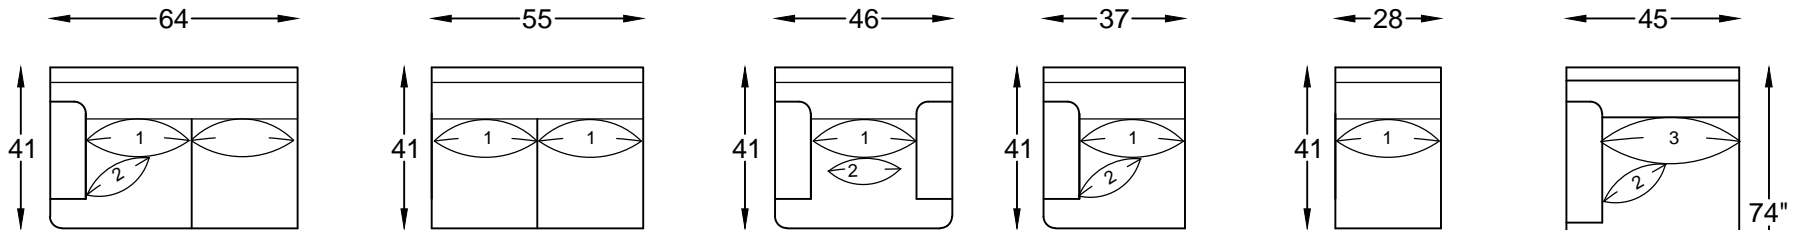

PANAMA 2

221320 SOFA

221317L or R
ONE ARM SOFA
*SHOWN AS A LEFT

221314
ARMLESS SOFA

221313
LOVESEAT

221310L / R
ONE ARM LOVESEAT

221309
ARMLESS LOVESEAT

221304
CHAIR

221303L / R
ONE ARM CHAIR
*SHOWN AS A LEFT

221302
ARMLESS CHAIR

221307L / R
CHAISE
*SHOWN AS A LEFT

221323 WEDGE

221318L / R
ONE ARM SOFA W/ RETURN
*SHOWN AS A LEFT

221305
CORNER SQUARE

221301
OTTOMAN

Scale: 1/4" = 1'-0"

Pillows descriptions

OPTP2529
Back pillows
25" X 29"

OPTP2020
Toss pillows
20" X 20"

OPTP2537
Back pillows
25" X 37"

This schematic is current as of 07/July/2017. Lazar reserves the right to change dimensions and / or products offered. A more recent schematic may be available for this series at www.lazarind.com

*NOTE: L or R is determined by facing the piece.