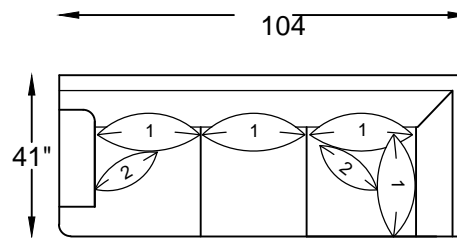

PANAMA 2

221320 SOFA

221317L or R
ONE ARM SOFA
*SHOWN AS A LEFT

221314
ARMLESS SOFA

221313
LOVESEAT

221310L / R
ONE ARM LOVESEAT

221309
ARMLESS LOVESEAT

221304
CHAIR

221303L / R
ONE ARM CHAIR
*SHOWN AS A LEFT

221302
ARMLESS CHAIR

221307L / R
CHAISE
*SHOWN AS A LEFT

221323 WEDGE

221318L / R
ONE ARM SOFA W/ RETURN
*SHOWN AS A LEFT

221305
CORNER SQUARE

221301
OTTOMAN

Scale: 1/4" = 1'-0"

Pillows descriptions

OPTP2529
Back pillows
25" X 29"

OPTP2020
Toss pillows
20" X 20"

OPTP2537
Back pillows
25" X 37"

This schematic is current as of 07/July/2017. Lazar reserves the right to change dimensions and / or products offered. A more recent schematic may be available for this series at www.lazarind.com

*NOTE: L or R is determined by facing the piece.