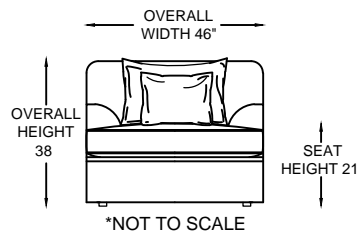

PANAMA 2

221320 SOFA

221317L or R
ONE ARM SOFA
*SHOWN AS A LEFT

221314
ARMLESS SOFA

221313
LOVESEAT

221310L / R
ONE ARM LOVESEAT

221309
ARMLESS LOVESEAT

221304
CHAIR

221303L / R
ONE ARM CHAIR
*SHOWN AS A LEFT

221302
ARMLESS CHAIR

221307L / R
CHAISE
*SHOWN AS A LEFT

221323 WEDGE

221318L / R
ONE ARM SOFA W/ RETURN
*SHOWN AS A LEFT

221305
CORNER SQUARE

221301
OTTOMAN

Scale: 1/4" = 1'-0"

Pillows descriptions

OPTP2529
Back pillows
25" X 29"

OPTP2020
Toss pillows
20" X 20"

OPTP2537
Back pillows
25" X 37"

This schematic is current as of 07/July/2017. Lazar reserves the right to change dimensions and / or products offered. A more recent schematic may be available for this series at www.lazarind.com

*NOTE: L or R is determined by facing the piece.