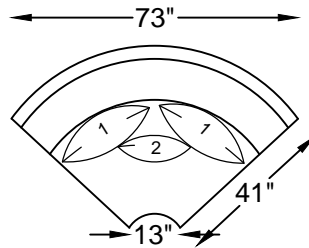

PANAMA 2

221320 SOFA

221317L or R
ONE ARM SOFA
*SHOWN AS A LEFT

221314
ARMLESS SOFA

221313
LOVESEAT

221310L / R
ONE ARM LOVESEAT

221309
ARMLESS LOVESEAT

221304
CHAIR

221303L / R
ONE ARM CHAIR
*SHOWN AS A LEFT

221302
ARMLESS CHAIR

221307L / R
CHAISE
*SHOWN AS A LEFT

221323 WEDGE

221318L / R
ONE ARM SOFA W/ RETURN
*SHOWN AS A LEFT

221305
CORNER SQUARE

221301
OTTOMAN

Scale: 1/4" = 1'-0"

Pillows descriptions

OPTP2529
Back pillows
25" X 29"

OPTP2020
Toss pillows
20" X 20"

OPTP2537
Back pillows
25" X 37"

This schematic is current as of 07/July/2017. Lazar reserves the right to change dimensions and / or products offered. A more recent schematic may be available for this series at www.lazarind.com

*NOTE: L or R is determined by facing the piece.