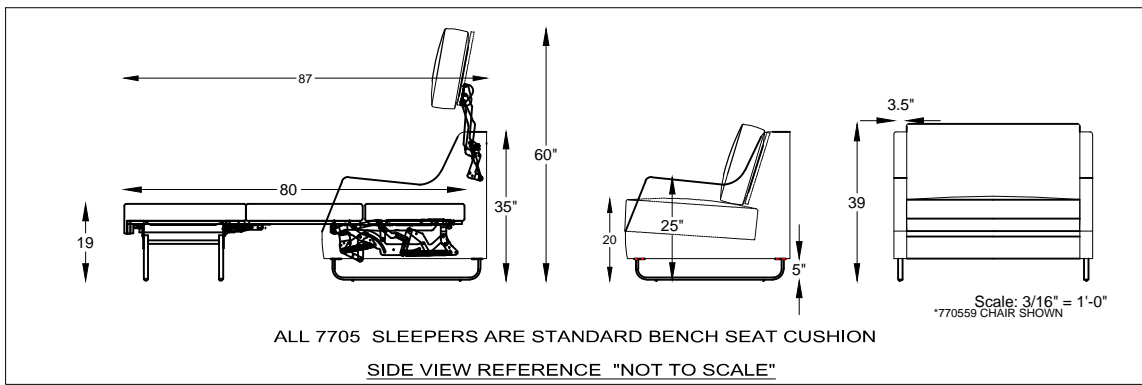

770501 OTTOMAN

SIDE VIEW REFERENCE "NOT TO SCALE"

\*TOP VIEW SHOWN WITH OPEN SLEEPER

CHROME LEG

\*TOP VIEW SHOWN WITH OPEN SLEEPER

Scale: 3/16" = 1'-0"

This schematic is current as 03/017 . The company reserves the right to change dimensions and products offered. A more recent schematic may be available for this series. To see the most current schematic, go to <http://lazarind.com>

\*NOTE: L or R IS DETERMINED BY FACING AT THE PIERCE

ALL 7705 SLEEPERS ARE STANDARD BENCH SEAT CUSHION

SIDE VIEW REFERENCE "NOT TO SCALE"

Scale: 3/16" = 1'-0"  
\*770559 CHAIR SHOWN