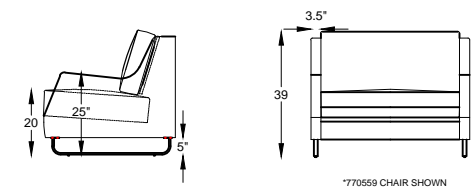

770501 OTTOMAN

SIDE VIEW REFERENCE "NOT TO SCALE"

\*TOP VIEW SHOWN WITH OPEN SLEEPER

CHROME LEG

\*TOP VIEW SHOWN WITH OPEN SLEEPER

Scale: 3/16" = 1'-0"

This schematic is current as 03/017 . The company reserves the right to change dimensions and products offered. A more recent schematic may be available for this series. To see the most current schematic, go to <http://lazarind.com>

\*NOTE: L or R IS DETERMINED BY FACING AT THE PIERCE

ALL 7705 SLEEPERS ARE STANDARD BENCH SEAT CUSHION

SIDE VIEW REFERENCE "NOT TO SCALE"

Scale: 3/16" = 1'-0"  
\*770559 CHAIR SHOWN