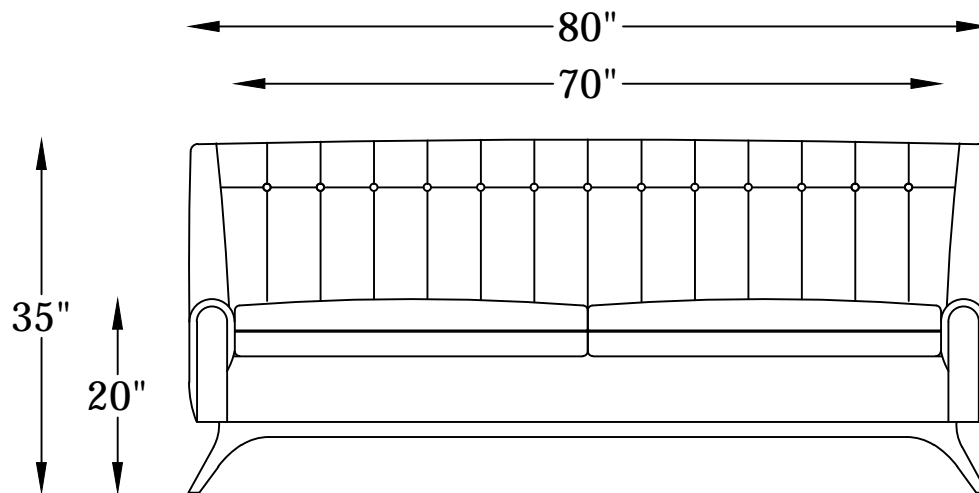

SHASTA SERIES

93720 SOFA

93704 SOFA

FRONT VIEW

* NOT TO SCALE

SIDE VIEW

Scale: $\frac{3}{8}$ " = 1'-00"

This schematic is current as 04/13 . The company reserves the right to change dimensions and products offered. A more recent schematic may be available for this series. To see the most current schematic, go to <http://lazarind.com>