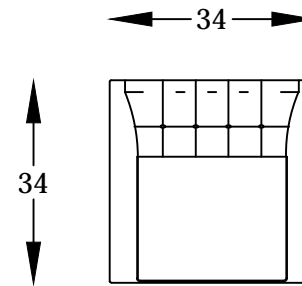

SHASTA SERIES

93720 SOFA

93704 SOFA

FRONT VIEW

* NOT TO SCALE

SIDE VIEW

Scale: $\frac{3}{8}$ " = 1'-00"

This schematic is current as 04/13 . The company reserves the right to change dimensions and products offered. A more recent schematic may be available for this series. To see the most current schematic, go to <http://lazarind.com>