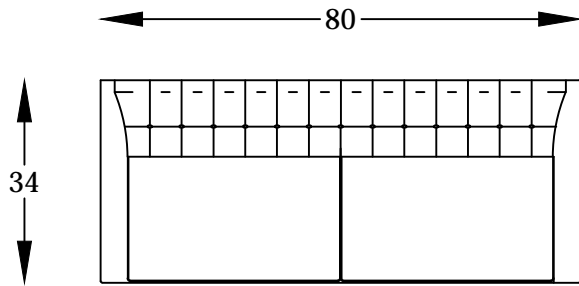

SHASTA SERIES

93720 SOFA

93704 SOFA

FRONT VIEW

* NOT TO SCALE

SIDE VIEW

Scale: $\frac{3}{8}$ " = 1'-00"

This schematic is current as 04/13 . The company reserves the right to change dimensions and products offered. A more recent schematic may be available for this series. To see the most current schematic, go to <http://lazarind.com>