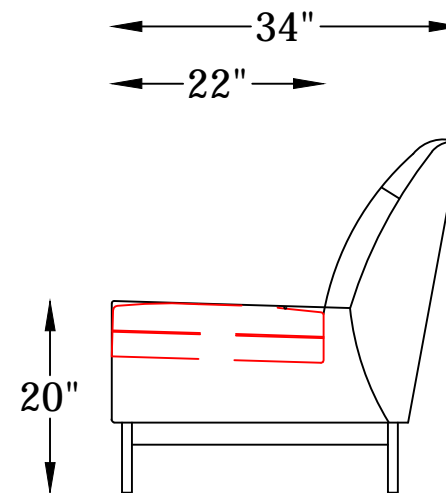

SHASTA SERIES

93720 SOFA

93704 SOFA

FRONT VIEW

* NOT TO SCALE

SIDE VIEW

Scale: $\frac{3}{8}$ " = 1'-00"

This schematic is current as 04/13 . The company reserves the right to change dimensions and products offered. A more recent schematic may be available for this series. To see the most current schematic, go to <http://lazarind.com>