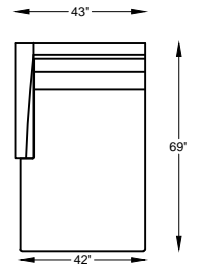

970217L or R ONE ARM SOFA
*SHOWN AS LEFT ARM

970210L or R ONE ARM LOVESEAT
*SHOWN AS LEFT ARM

9702113L or R ONE ARM CHAIR 1-1/2
*SHOWN AS LEFT ARM

970203L or R ONE ARM CHAIR
*SHOWN AS LEFT ARM

970207L or R ONE ARM CHAISE
*SHOWN AS LEFT ARM

970297 ARMLESS LARGE SOFA

970214 ARMLESS SOFA

970209 ARMLESS LOVESEAT

9702114 ARMLESS CHAIR-1/2

970202 ARMLESS CHAIR

970201 OTTOMAN

"J" = FINISH LEG OPTION
"C" = CHROME LEG OPTION

Scale: 3/16" = 1'-0"

*NOTE: L or R IS DETERMINED BY FACING AT THE PIECE

970223 WEDGE