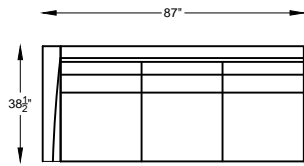

9702 CAMERON

970299 LARGE SOFA

970220 SOFA

970213 LOVESEAT

970286 CHAIR-1/2

970204 CHAIR

970205 CORNER CHAIR

970298L or R ONE ARM LARGE SOFA
*SHOWN AS LEFT ARM

970217L or R ONE ARM SOFA
*SHOWN AS LEFT ARM

970210L or R ONE ARM LOVESEAT
*SHOWN AS LEFT ARM

9702113L or R ONE ARM CHAIR 1-1/2
*SHOWN AS LEFT ARM

970203L or R ONE ARM CHAIR
*SHOWN AS LEFT ARM

970207L or R ONE ARM CHAISE
*SHOWN AS LEFT ARM

970297 ARMLESS LARGE SOFA

970214 ARMLESS SOFA

970209 ARMLESS LOVESEAT

9702114 ARMLESS CHAIR-1/2

970202 ARMLESS CHAIR

970201 OTTOMAN

"J" = FINISH LEG OPTION
"C" = CHROME LEG OPTION

Scale: 3/16" = 1'-0"

*NOTE: L or R IS DETERMINED BY FACING AT THE PIECE

970223 WEDGE