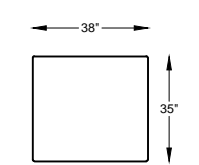

970297 ARMLESS LARGE SOFA

970214 ARMLESS SOFA

970209 ARMLESS LOVESEAT

9702114 ARMLESS CHAIR-1/2

970202 ARMLESS CHAIR

970201 OTTOMAN

"J" = FINISH LEG OPTION
"C" = CHROME LEG OPTION

Scale: 3/16" = 1'-0"

*NOTE: L or R IS DETERMINED BY FACING AT THE PIECE

970223 WEDGE