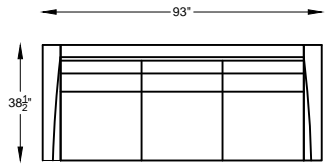

9702 CAMERON

970299 LARGE SOFA

970220 SOFA

970213 LOVESEAT

970286 CHAIR-1/2

970204 CHAIR

970205 CORNER CHAIR

970298L or R ONE ARM LARGE SOFA
*SHOWN AS LEFT ARM

970297 ARMLESS LARGE SOFA

970214 ARMLESS SOFA

970209 ARMLESS LOVESEAT

9702114 ARMLESS CHAIR-1/2

970202 ARMLESS CHAIR

970201 OTTOMAN

"J" = FINISH LEG OPTION
"C" = CHROME LEG OPTION

Scale: 3/16" = 1'-0"

*NOTE: L or R IS DETERMINED BY FACING AT THE PIECE

970223 WEDGE