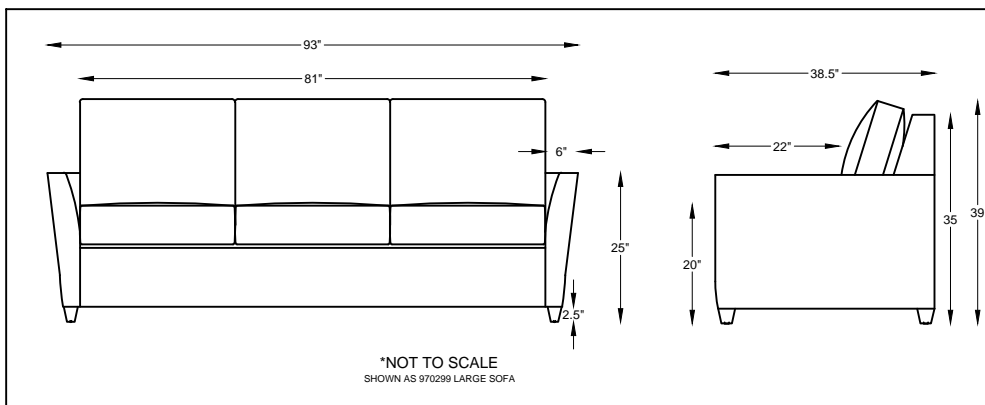

970297 ARMLESS LARGE SOFA

970214 ARMLESS SOFA

970209 ARMLESS LOVESEAT

9702114 ARMLESS CHAIR-1/2

970202 ARMLESS CHAIR

970201 OTTOMAN

"J" = FINISH LEG OPTION
"C" = CHROME LEG OPTION

Scale: 3/16" = 1'-0"

This schematic is current as 02/017 . The company reserves the right to change dimensions and products offered. A more recent schematic may be available for this series. To see the most current schematic, go to <http://lazarind.com>

*NOTE: L or R IS DETERMINED BY FACING AT THE PIECE

970223 WEDGE