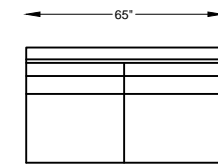

970217L or R ONE ARM SOFA
*SHOWN AS LEFT ARM

970210L or R ONE ARM LOVESEAT
*SHOWN AS LEFT ARM

9702113L or R ONE ARM CHAIR 1-1/2
*SHOWN AS LEFT ARM

970203L or R ONE ARM CHAIR
*SHOWN AS LEFT ARM

970207L or R ONE ARM CHAISE
*SHOWN AS LEFT ARM

970297 ARMLESS LARGE SOFA

970214 ARMLESS SOFA

970209 ARMLESS LOVESEAT

9702114 ARMLESS CHAIR-1/2

970202 ARMLESS CHAIR

970201 OTTOMAN

"J" = FINISH LEG OPTION
"C" = CHROME LEG OPTION

Scale: 3/16" = 1'-0"

*NOTE: L or R IS DETERMINED BY FACING AT THE PIECE

970223 WEDGE