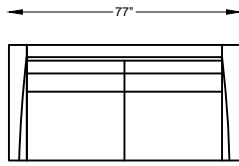

9702 CAMERON

970299 LARGE SOFA

970220 SOFA

970213 LOVESEAT

970286 CHAIR-1/2

970204 CHAIR

970205 CORNER CHAIR

970298L or R ONE ARM LARGE SOFA
*SHOWN AS LEFT ARM

970297 ARMLESS LARGE SOFA

970214 ARMLESS SOFA

970209 ARMLESS LOVESEAT

9702114 ARMLESS CHAIR-1/2

970202 ARMLESS CHAIR

970201 OTTOMAN

"J" = FINISH LEG OPTION
"C" = CHROME LEG OPTION

Scale: 3/16" = 1'-0"

*NOTE: L or R IS DETERMINED BY FACING AT THE PIECE

970223 WEDGE