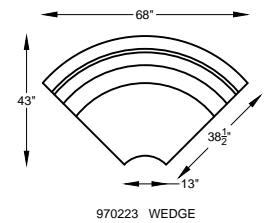

970297 ARMLESS LARGE SOFA

970214 ARMLESS SOFA

970209 ARMLESS LOVESEAT

9702114 ARMLESS CHAIR-1/2

970202 ARMLESS CHAIR

970201 OTTOMAN

"J" = FINISH LEG OPTION
"C" = CHROME LEG OPTION

Scale: 3/16" = 1'-0"

*NOTE: L or R IS DETERMINED BY FACING AT THE PIECE

970223 WEDGE