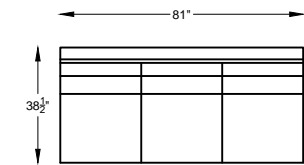

970217L or R ONE ARM SOFA
*SHOWN AS LEFT ARM

970210L or R ONE ARM LOVESEAT
*SHOWN AS LEFT ARM

9702113L or R ONE ARM CHAIR 1-1/2
*SHOWN AS LEFT ARM

970203L or R ONE ARM CHAIR
*SHOWN AS LEFT ARM

970207L or R ONE ARM CHAISE
*SHOWN AS LEFT ARM

970297 ARMLESS LARGE SOFA

970214 ARMLESS SOFA

970209 ARMLESS LOVESEAT

9702114 ARMLESS CHAIR-1/2

970202 ARMLESS CHAIR

970201 OTTOMAN

"J" = FINISH LEG OPTION
"C" = CHROME LEG OPTION

Scale: 3/16" = 1'-0"