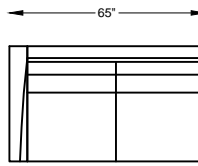

970210L or R ONE ARM LOVESEAT
*SHOWN AS LEFT ARM