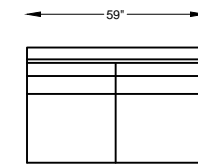

970217L or R ONE ARM SOFA
*SHOWN AS LEFT ARM

970210L or R ONE ARM LOVESEAT
*SHOWN AS LEFT ARM

9702113L or R ONE ARM CHAIR 1-1/2
*SHOWN AS LEFT ARM

970203L or R ONE ARM CHAIR
*SHOWN AS LEFT ARM

970207L or R ONE ARM CHAISE
*SHOWN AS LEFT ARM

970297 ARMLESS LARGE SOFA

970214 ARMLESS SOFA

970209 ARMLESS LOVESEAT

9702114 ARMLESS CHAIR-1/2

970202 ARMLESS CHAIR

970201 OTTOMAN

"J" = FINISH LEG OPTION
"C" = CHROME LEG OPTION

Scale: 3/16" = 1'-0"

*NOTE: L or R IS DETERMINED BY FACING AT THE PIECE

970223 WEDGE