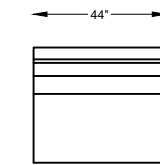

970217L or R ONE ARM SOFA
*SHOWN AS LEFT ARM

970210L or R ONE ARM LOVESEAT
*SHOWN AS LEFT ARM

9702113L or R ONE ARM CHAIR 1-1/2
*SHOWN AS LEFT ARM

970203L or R ONE ARM CHAIR
*SHOWN AS LEFT ARM

970207L or R ONE ARM CHAISE
*SHOWN AS LEFT ARM

970297 ARMLESS LARGE SOFA

970214 ARMLESS SOFA

970209 ARMLESS LOVESEAT

9702114 ARMLESS CHAIR-1/2

970202 ARMLESS CHAIR

970201 OTTOMAN

"J" = FINISH LEG OPTION
"C" = CHROME LEG OPTION

Scale: 3/16" = 1'-0"

*NOTE: L or R IS DETERMINED BY FACING AT THE PIECE

970223 WEDGE