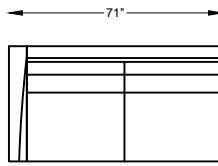

9702 CAMERON

970299 LARGE SOFA

970220 SOFA

970213 LOVESEAT

970286 CHAIR-1/2

970204 CHAIR

970205 CORNER CHAIR

970298L or R ONE ARM LARGE SOFA
*SHOWN AS LEFT ARM

970297 ARMLESS LARGE SOFA

970214 ARMLESS SOFA

970209 ARMLESS LOVESEAT

9702114 ARMLESS CHAIR-1/2

970202 ARMLESS CHAIR

970201 OTTOMAN

"J" = FINISH LEG OPTION
"C" = CHROME LEG OPTION

Scale: 3/16" = 1'-0"

*NOTE: L or R IS DETERMINED BY FACING AT THE PIECE

970223 WEDGE