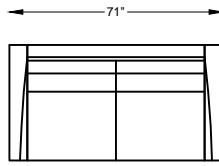

9702 CAMERON

970299 LARGE SOFA

970220 SOFA

970213 LOVESEAT

970286 CHAIR-1/2

970204 CHAIR

970205 CORNER CHAIR

970298L or R ONE ARM LARGE SOFA
*SHOWN AS LEFT ARM

970297 ARMLESS LARGE SOFA

970214 ARMLESS SOFA

970209 ARMLESS LOVESEAT

9702114 ARMLESS CHAIR-1/2

970202 ARMLESS CHAIR

970201 OTTOMAN

"J" = FINISH LEG OPTION
"C" = CHROME LEG OPTION

Scale: 3/16" = 1'-0"

*NOTE: L or R IS DETERMINED BY FACING AT THE PIECE

970223 WEDGE