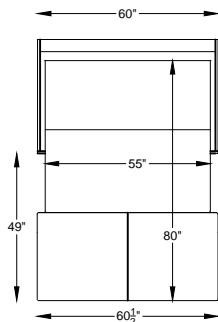

970267 ARMLESS LOVESEAT FULL SLEEPER