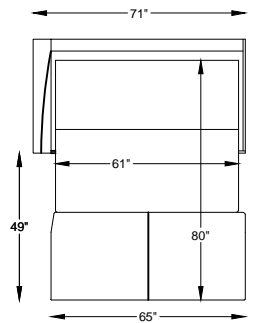

9702 CAMERON

970295 SOFA KING LARGE SLEEPER

970246 SOFA QUEEN SLEEPER

970260 LOVESEAT FULL SLEEPER

970258 CHAIR-1/2 TWIN SLEEPER

970259 CHAIR COT SLEEPER

9702101 OTTO FULL SLEEPER

9702107L or R ONE ARM LARGE SOFA KING SLEEPER
*SHOWN AS LEFT ARM

970245L or R ONE ARM SOFA QUEEN SLEEPER
*SHOWN AS LEFT ARM

970266L or R ONE ARM LOVESEAT FULL SLEEPER
*SHOWN AS LEFT ARM

9702111L or R ONE ARM CHAIR 1-1/2 TWIN SLEEPER
*SHOWN AS LEFT ARM

9702115L or R ONE ARM CHAIR COT SLEEPER
*SHOWN AS LEFT ARM

9702100 OTTO COT SLEEPER

"/" = FINISH LEG OPTION
"C" = CHROME LEG OPTION

Scale: 3/16" = 1'-0"

*TOP VIEW SHOWN WITH OPEN SLEEPER

*NOTE: NOT AVAILABLE FREE STANDING

This schematic is current as 02/017. The company reserves the right to change dimensions and products offered. A more recent schematic may be available at this series. To see the most current schematic, go to <http://lazarind.com>

*NOTE: L or R IS DETERMINED BY FACING AT THE PIECE