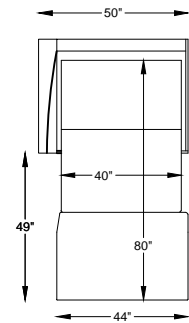

9702 CAMERON

970295 SOFA KING LARGE SLEEPER

970246 SOFA QUEEN SLEEPER

970260 LOVESEAT FULL SLEEPER

970258 CHAIR-1/2 TWIN SLEEPER

970259 CHAIR COT SLEEPER

9702101 OTTO FULL SLEEPER

9702107L or R ONE ARM LARGE SOFA KING SLEEPER
*SHOWN AS LEFT ARM

970245L or R ONE ARM SOFA QUEEN SLEEPER
*SHOWN AS LEFT ARM

970266L or R ONE ARM LOVESEAT FULL SLEEPER
*SHOWN AS LEFT ARM

9702111L or R ONE ARM CHAIR 1-1/2 TWIN SLEEPER
*SHOWN AS LEFT ARM

9702115L or R ONE ARM CHAIR COT SLEEPER
*SHOWN AS LEFT ARM

9702100 OTTO COT SLEEPER

"/" = FINISH LEG OPTION
"C" = CHROME LEG OPTION

Scale: 3/16" = 1'-0"

*TOP VIEW SHOWN WITH OPEN SLEEPER

*NOTE: NOT AVAILABLE FREE STANDING

This schematic is current as 02/017. The company reserves the right to change dimensions and products offered. A more recent schematic may be available at this series. To see the most current schematic, go to <http://lazarind.com>

*NOTE: L or R IS DETERMINED BY FACING AT THE PIECE