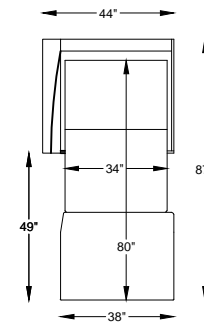

9702 CAMERON

970295 SOFA KING LARGE SLEEPER

970246 SOFA QUEEN SLEEPER

970260 LOVESEAT FULL SLEEPER

970258 CHAIR-1/2 TWIN SLEEPER

970259 CHAIR COT SLEEPER

9702101 OTTO FULL SLEEPER

9702107L or R ONE ARM LARGE SOFA KING SLEEPER
*SHOWN AS LEFT ARM

970245L or R ONE ARM SOFA QUEEN SLEEPER
*SHOWN AS LEFT ARM

970266L or R ONE ARM LOVESEAT FULL SLEEPER
*SHOWN AS LEFT ARM

9702111L or R ONE ARM CHAIR 1-1/2 TWIN SLEEPER
*SHOWN AS LEFT ARM

9702115L or R ONE ARM CHAIR COT SLEEPER
*SHOWN AS LEFT ARM

9702100 OTTO COT SLEEPER

"/" = FINISH LEG OPTION
"C" = CHROME LEG OPTION

Scale: 3/16" = 1'-0"

*TOP VIEW SHOWN WITH OPEN SLEEPER

*NOTE: NOT AVAILABLE FREE STANDING

This schematic is current as 02/017. The company reserves the right to change dimensions and products offered. A more recent schematic may be available at this series. To see the most current schematic, go to <http://lazarind.com>

*NOTE: L or R IS DETERMINED BY FACING AT THE PIECE