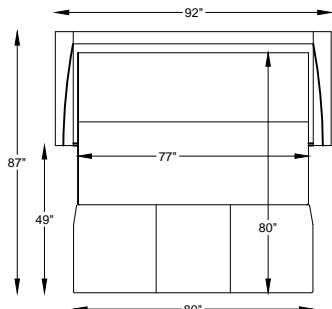

9702 CAMERON

970295 SOFA KING LARGE SLEEPER

970246 SOFA QUEEN SLEEPER

970260 LOVESEAT FULL SLEEPER

970258 CHAIR-1/2 TWIN SLEEPER

970259 CHAIR COT SLEEPER

9702101 OTTO FULL SLEEPER

9702107L or R ONE ARM LARGE SOFA KING SLEEPER
*SHOWN AS LEFT ARM

970245L or R ONE ARM SOFA QUEEN SLEEPER
*SHOWN AS LEFT ARM

970266L or R ONE ARM LOVESEAT FULL SLEEPER
*SHOWN AS LEFT ARM

9702111L or R ONE ARM CHAIR 1-1/2 TWIN SLEEPER
*SHOWN AS LEFT ARM

9702115L or R ONE ARM CHAIR COT SLEEPER
*SHOWN AS LEFT ARM

9702100 OTTO COT SLEEPER

"/" = FINISH LEG OPTION
"C" = CHROME LEG OPTION

Scale: 3/16" = 1'-0"

*TOP VIEW SHOWN WITH OPEN SLEEPER

*NOTE: NOT AVAILABLE FREE STANDING

This schematic is current as 02/017. The company reserves the right to change dimensions and products offered. A more recent schematic may be available at this series. To see the most current schematic, go to <http://lazarind.com>

*NOTE: L or R IS DETERMINED BY FACING AT THE PIECE