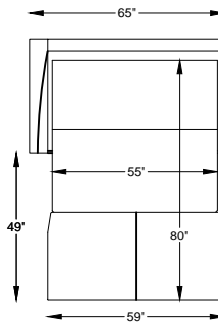

9702 CAMERON

970295 SOFA KING LARGE SLEEPER

970246 SOFA QUEEN SLEEPER

970260 LOVESEAT FULL SLEEPER

970258 CHAIR-1/2 TWIN SLEEPER

970259 CHAIR COT SLEEPER

9702101 OTTO FULL SLEEPER

9702107L or R ONE ARM LARGE SOFA KING SLEEPER
*SHOWN AS LEFT ARM

970245L or R ONE ARM SOFA QUEEN SLEEPER
*SHOWN AS LEFT ARM

970266L or R ONE ARM LOVESEAT FULL SLEEPER
*SHOWN AS LEFT ARM

9702111L or R ONE ARM CHAIR 1-1/2 TWIN SLEEPER
*SHOWN AS LEFT ARM

9702115L or R ONE ARM CHAIR COT SLEEPER
*SHOWN AS LEFT ARM

9702100 OTTO COT SLEEPER

"/" = FINISH LEG OPTION
"C" = CHROME LEG OPTION

Scale: 3/16" = 1'-0"

*TOP VIEW SHOWN WITH OPEN SLEEPER

*NOTE: NOT AVAILABLE FREE STANDING

This schematic is current as 02/017. The company reserves the right to change dimensions and products offered. A more recent schematic may be available at this series. To see the most current schematic, go to <http://lazarind.com>

*NOTE: L or R IS DETERMINED BY FACING AT THE PIECE