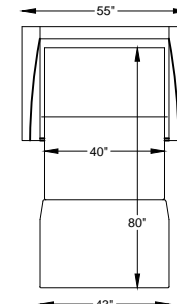

9702 CAMERON

970295 SOFA KING LARGE SLEEPER

970246 SOFA QUEEN SLEEPER

970260 LOVESEAT FULL SLEEPER

970258 CHAIR-1/2 TWIN SLEEPER

970259 CHAIR COT SLEEPER

9702101 OTTO FULL SLEEPER

9702107L or R ONE ARM LARGE SOFA KING SLEEPER
*SHOWN AS LEFT ARM

970245L or R ONE ARM SOFA QUEEN SLEEPER
*SHOWN AS LEFT ARM

970266L or R ONE ARM LOVESEAT FULL SLEEPER
*SHOWN AS LEFT ARM

9702111L or R ONE ARM CHAIR 1-1/2 TWIN SLEEPER
*SHOWN AS LEFT ARM

9702115L or R ONE ARM CHAIR COT SLEEPER
*SHOWN AS LEFT ARM

9702100 OTTO COT SLEEPER

"/" = FINISH LEG OPTION
"C" = CHROME LEG OPTION

Scale: 3/16" = 1'-0"

*TOP VIEW SHOWN WITH OPEN SLEEPER

*NOTE: NOT AVAILABLE FREE STANDING

This schematic is current as 02/017. The company reserves the right to change dimensions and products offered. A more recent schematic may be available at this series. To see the most current schematic, go to <http://lazarind.com>

*NOTE: L or R IS DETERMINED BY FACING AT THE PIECE