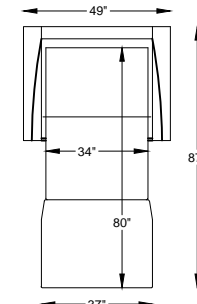

9702 CAMERON

970295 SOFA KING LARGE SLEEPER

970246 SOFA QUEEN SLEEPER

970260 LOVESEAT FULL SLEEPER

970258 CHAIR-1/2 TWIN SLEEPER

970259 CHAIR COT SLEEPER

9702101 OTTO FULL SLEEPER

9702107L or R ONE ARM LARGE SOFA KING SLEEPER
*SHOWN AS LEFT ARM

970245L or R ONE ARM SOFA QUEEN SLEEPER
*SHOWN AS LEFT ARM

970266L or R ONE ARM LOVESEAT FULL SLEEPER
*SHOWN AS LEFT ARM

9702111L or R ONE ARM CHAIR 1-1/2 TWIN SLEEPER
*SHOWN AS LEFT ARM

9702115L or R ONE ARM CHAIR COT SLEEPER
*SHOWN AS LEFT ARM

9702100 OTTO COT SLEEPER

"/" = FINISH LEG OPTION
"C" = CHROME LEG OPTION

Scale: 3/16" = 1'-0"

*TOP VIEW SHOWN WITH OPEN SLEEPER

*NOTE: NOT AVAILABLE FREE STANDING

This schematic is current as 02/017. The company reserves the right to change dimensions and products offered. A more recent schematic may be available at this series. To see the most current schematic, go to <http://lazarind.com>

*NOTE: L or R IS DETERMINED BY FACING AT THE PIECE