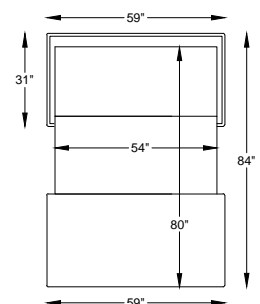

9702 CAMERON

970295 SOFA KING LARGE SLEEPER

970246 SOFA QUEEN SLEEPER

970260 LOVESEAT FULL SLEEPER

970258 CHAIR-1/2 TWIN SLEEPER

970259 CHAIR COT SLEEPER

9702101 OTTO FULL SLEEPER

9702107L or R ONE ARM LARGE SOFA KING SLEEPER
*SHOWN AS LEFT ARM

970245L or R ONE ARM SOFA QUEEN SLEEPER
*SHOWN AS LEFT ARM

970266L or R ONE ARM LOVESEAT FULL SLEEPER
*SHOWN AS LEFT ARM

9702111L or R ONE ARM CHAIR 1-1/2 TWIN SLEEPER
*SHOWN AS LEFT ARM

9702115L or R ONE ARM CHAIR COT SLEEPER
*SHOWN AS LEFT ARM

9702100 OTTO COT SLEEPER

"/" = FINISH LEG OPTION
"C" = CHROME LEG OPTION

Scale: 3/16" = 1'-0"

*TOP VIEW SHOWN WITH OPEN SLEEPER

*NOTE: NOT AVAILABLE FREE STANDING

This schematic is current as 02/017. The company reserves the right to change dimensions and products offered. A more recent schematic may be available at this series. To see the most current schematic, go to <http://lazarind.com>

*NOTE: L or R IS DETERMINED BY FACING AT THE PIECE