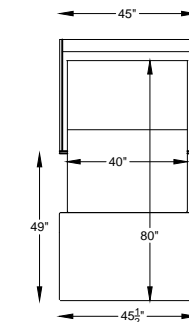

9702112 ARMLESS CHAIR 1-1/2 TWIN SLEEPER