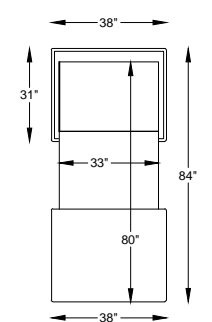

970245L or R ONE ARM SOFA QUEEN SLEEPER
*SHOWN AS LEFT ARM

970266L or R ONE ARM LOVESEAT FULL SLEEPER
*SHOWN AS LEFT ARM

9702111L or R ONE ARM CHAIR 1-1/2 TWIN SLEEPER
*SHOWN AS LEFT ARM

9702115L or R ONE ARM CHAIR COT SLEEPER
*SHOWN AS LEFT ARM

970292 OTTO TWIN SLEEPER

9702108 ARMLESS LARGE SOFA KING SLEEPER

970244 ARMLESS SOFA QUEEN SLEEPER

970267 ARMLESS LOVESEAT FULL SLEEPER

9702112 ARMLESS CHAIR 1-1/2 TWIN SLEEPER

9702116 ARMLESS CHAIR COT SLEEPER

9702100 OTTO COT SLEEPER

"/" = FINISH LEG OPTION
"C" = CHROME LEG OPTION

Scale: 3/16" = 1'-0"

*TOP VIEW SHOWN WITH OPEN SLEEPER

*NOTE: NOT AVAILABLE FREE STANDING

This schematic is current as 02/017. The company reserves the right to change dimensions and products offered. A more recent schematic may be available at this series. To see the most current schematic, go to <http://lazarind.com>

*NOTE: L or R IS DETERMINED BY FACING AT THE PIECE