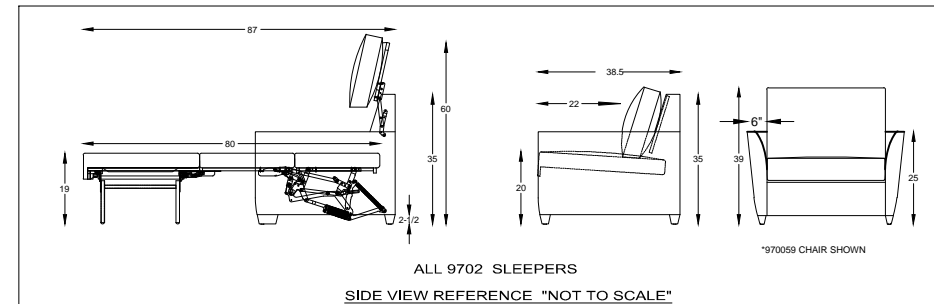

970292 OTTO TWIN SLEEPER

9702108 ARMLESS LARGE SOFA KING SLEEPER

970244 ARMLESS SOFA QUEEN SLEEPER

970267 ARMLESS LOVESEAT FULL SLEEPER

9702112 ARMLESS CHAIR 1-1/2 TWIN SLEEPER

9702116 ARMLESS CHAIR COT SLEEPER

9702100 OTTO COT SLEEPER

"/" = FINISH LEG OPTION
"C" = CHROME LEG OPTION

Scale: 3/16" = 1'-0"

*TOP VIEW SHOWN WITH OPEN SLEEPER

*NOTE: NOT AVAILABLE FREE STANDING

This schematic is current as 02/017. The company reserves the right to change dimensions and products offered. A more recent schematic may be available at this series. To see the most current schematic, go to <http://lazarind.com>