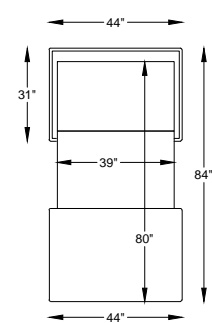

970245L or R ONE ARM SOFA QUEEN SLEEPER
*SHOWN AS LEFT ARM

970266L or R ONE ARM LOVESEAT FULL SLEEPER
*SHOWN AS LEFT ARM

9702111L or R ONE ARM CHAIR 1-1/2 TWIN SLEEPER
*SHOWN AS LEFT ARM

9702115L or R ONE ARM CHAIR COT SLEEPER
*SHOWN AS LEFT ARM

9702100 OTTO COT SLEEPER

"/" = FINISH LEG OPTION
"C" = CHROME LEG OPTION

Scale: 3/16" = 1'-0"

*TOP VIEW SHOWN WITH OPEN SLEEPER

*NOTE: NOT AVAILABLE FREE STANDING

This schematic is current as 02/017. The company reserves the right to change dimensions and products offered. A more recent schematic may be available at this series. To see the most current schematic, go to <http://lazarind.com>

*NOTE: L or R IS DETERMINED BY FACING AT THE PIECE