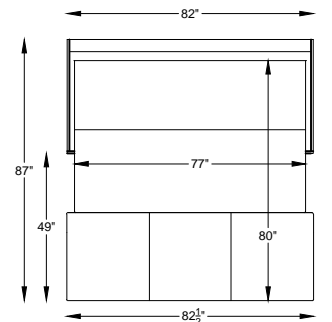

9702108 ARMLESS LARGE SOFA KING SLEEPER