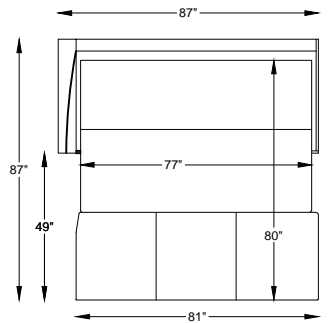

9702 CAMERON

970295 SOFA KING LARGE SLEEPER

970246 SOFA QUEEN SLEEPER

970260 LOVESEAT FULL SLEEPER

970258 CHAIR-1/2 TWIN SLEEPER

970259 CHAIR COT SLEEPER

9702101 OTTO FULL SLEEPER

9702107L or R ONE ARM LARGE SOFA KING SLEEPER
*SHOWN AS LEFT ARM

970245L or R ONE ARM SOFA QUEEN SLEEPER
*SHOWN AS LEFT ARM

970266L or R ONE ARM LOVESEAT FULL SLEEPER
*SHOWN AS LEFT ARM

9702111L or R ONE ARM CHAIR 1-1/2 TWIN SLEEPER
*SHOWN AS LEFT ARM

9702115L or R ONE ARM CHAIR COT SLEEPER
*SHOWN AS LEFT ARM

9702100 OTTO COT SLEEPER

"/" = FINISH LEG OPTION
"C" = CHROME LEG OPTION

Scale: 3/16" = 1'-0"

*TOP VIEW SHOWN WITH OPEN SLEEPER

*NOTE: NOT AVAILABLE FREE STANDING

This schematic is current as 02/017. The company reserves the right to change dimensions and products offered. A more recent schematic may be available at this series. To see the most current schematic, go to <http://lazarind.com>

*NOTE: L or R IS DETERMINED BY FACING AT THE PIECE