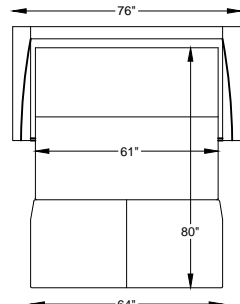

9702 CAMERON

970295 SOFA KING LARGE SLEEPER

970246 SOFA QUEEN SLEEPER

970260 LOVESEAT FULL SLEEPER

970258 CHAIR-1/2 TWIN SLEEPER

970259 CHAIR COT SLEEPER

9702101 OTTO FULL SLEEPER

9702107L or R ONE ARM LARGE SOFA KING SLEEPER
*SHOWN AS LEFT ARM

970245L or R ONE ARM SOFA QUEEN SLEEPER
*SHOWN AS LEFT ARM

970266L or R ONE ARM LOVESEAT FULL SLEEPER
*SHOWN AS LEFT ARM

9702111L or R ONE ARM CHAIR 1-1/2 TWIN SLEEPER
*SHOWN AS LEFT ARM

9702115L or R ONE ARM CHAIR COT SLEEPER
*SHOWN AS LEFT ARM

9702100 OTTO COT SLEEPER

"/" = FINISH LEG OPTION
"C" = CHROME LEG OPTION

Scale: 3/16" = 1'-0"

*TOP VIEW SHOWN WITH OPEN SLEEPER

*NOTE: NOT AVAILABLE FREE STANDING

This schematic is current as 02/017. The company reserves the right to change dimensions and products offered. A more recent schematic may be available at this series. To see the most current schematic, go to <http://lazarind.com>

*NOTE: L or R IS DETERMINED BY FACING AT THE PIECE