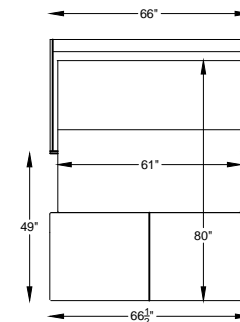

970244 ARMLESS SOFA QUEEN SLEEPER