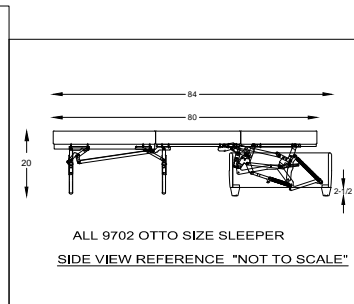

970245L or R ONE ARM SOFA QUEEN SLEEPER
*SHOWN AS LEFT ARM

970266L or R ONE ARM LOVESEAT FULL SLEEPER
*SHOWN AS LEFT ARM

9702111L or R ONE ARM CHAIR 1-1/2 TWIN SLEEPER
*SHOWN AS LEFT ARM

9702115L or R ONE ARM CHAIR COT SLEEPER
*SHOWN AS LEFT ARM

970292 OTTO TWIN SLEEPER

9702108 ARMLESS LARGE SOFA KING SLEEPER

970244 ARMLESS SOFA QUEEN SLEEPER

970267 ARMLESS LOVESEAT FULL SLEEPER

9702112 ARMLESS CHAIR 1-1/2 TWIN SLEEPER

9702116 ARMLESS CHAIR COT SLEEPER

9702100 OTTO COT SLEEPER

"/" = FINISH LEG OPTION
"C" = CHROME LEG OPTION

Scale: 3/16" = 1'-0"

*TOP VIEW SHOWN WITH OPEN SLEEPER

*NOTE: NOT AVAILABLE FREE STANDING

This schematic is current as 02/017. The company reserves the right to change dimensions and products offered. A more recent schematic may be available at this series. To see the most current schematic, go to <http://lazarind.com>

*NOTE: L or R IS DETERMINED BY FACING AT THE PIECE