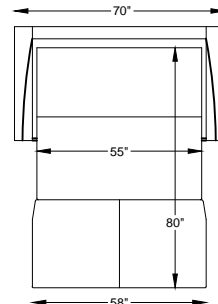

9702 CAMERON

970295 SOFA KING LARGE SLEEPER

970246 SOFA QUEEN SLEEPER

970260 LOVESEAT FULL SLEEPER

970258 CHAIR-1/2 TWIN SLEEPER

970259 CHAIR COT SLEEPER

9702101 OTTO FULL SLEEPER

9702107L or R ONE ARM LARGE SOFA KING SLEEPER
*SHOWN AS LEFT ARM

970245L or R ONE ARM SOFA QUEEN SLEEPER
*SHOWN AS LEFT ARM

970266L or R ONE ARM LOVESEAT FULL SLEEPER
*SHOWN AS LEFT ARM

9702111L or R ONE ARM CHAIR 1-1/2 TWIN SLEEPER
*SHOWN AS LEFT ARM

9702115L or R ONE ARM CHAIR COT SLEEPER
*SHOWN AS LEFT ARM

9702100 OTTO COT SLEEPER

"/" = FINISH LEG OPTION
"C" = CHROME LEG OPTION

Scale: 3/16" = 1'-0"

*TOP VIEW SHOWN WITH OPEN SLEEPER

*NOTE: NOT AVAILABLE FREE STANDING

This schematic is current as 02/017. The company reserves the right to change dimensions and products offered. A more recent schematic may be available at this series. To see the most current schematic, go to <http://lazarind.com>

*NOTE: L or R IS DETERMINED BY FACING AT THE PIECE