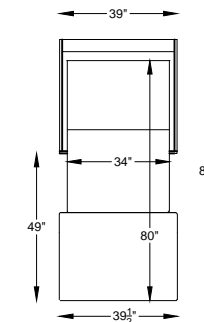

970245L or R ONE ARM SOFA QUEEN SLEEPER
*SHOWN AS LEFT ARM

970266L or R ONE ARM LOVESEAT FULL SLEEPER
*SHOWN AS LEFT ARM

9702111L or R ONE ARM CHAIR 1-1/2 TWIN SLEEPER
*SHOWN AS LEFT ARM

9702115L or R ONE ARM CHAIR COT SLEEPER
*SHOWN AS LEFT ARM

970292 OTTO TWIN SLEEPER

9702108 ARMLESS LARGE SOFA KING SLEEPER

970244 ARMLESS SOFA QUEEN SLEEPER

970267 ARMLESS LOVESEAT FULL SLEEPER

9702112 ARMLESS CHAIR 1-1/2 TWIN SLEEPER

9702116 ARMLESS CHAIR COT SLEEPER

9702100 OTTO COT SLEEPER

"/" = FINISH LEG OPTION
"C" = CHROME LEG OPTION

Scale: 3/16" = 1'-0"

*TOP VIEW SHOWN WITH OPEN SLEEPER

*NOTE: NOT AVAILABLE FREE STANDING

This schematic is current as 02/017. The company reserves the right to change dimensions and products offered. A more recent schematic may be available at this series. To see the most current schematic, go to <http://lazarind.com>

*NOTE: L or R IS DETERMINED BY FACING AT THE PIECE