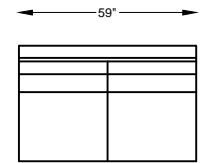

970317L or R ONE ARM SOFA
*SHOWN AS LEFT ARM

970310L or R ONE ARM LOVESEAT
*SHOWN AS LEFT ARM

9703113L or R ONE ARM CHAIR 1-1/2
*SHOWN AS LEFT ARM

970303L or R ONE ARM CHAIR
*SHOWN AS LEFT ARM

970307L or R ONE ARM CHAISE
*SHOWN AS LEFT ARM

970397 ARMLESS LARGE SOFA

970314 ARMLESS SOFA

970309 ARMLESS LOVESEAT

9703114 ARMLESS CHAIR-1/2

970302 ARMLESS CHAIR

970301 OTTOMAN

970323 WEDGE

Scale: 3/16" = 1'-0"

*NOTE: L or R IS DETERMINED BY FACING AT THE PIECE