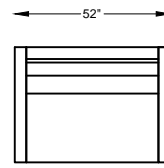

9703 DARBY

970399 LARGE SOFA

970320 SOFA

970313 LOVESEAT

970386 CHAIR-1/2

970304 CHAIR

970305 CORNER CHAIR

970398L or R ONE ARM LARGE SOFA
*SHOWN AS LEFT ARM

970317L or R ONE ARM SOFA
*SHOWN AS LEFT ARM

970310L or R ONE ARM LOVESEAT
*SHOWN AS LEFT ARM

9703113L or R ONE ARM CHAIR 1-1/2
*SHOWN AS LEFT ARM

970303L or R ONE ARM CHAIR
*SHOWN AS LEFT ARM

970307L or R ONE ARM CHAISE
*SHOWN AS LEFT ARM

970397 ARMLESS LARGE SOFA

970314 ARMLESS SOFA

970309 ARMLESS LOVESEAT

9703114 ARMLESS CHAIR-1/2

970302 ARMLESS CHAIR

970301 OTTOMAN

970323 WEDGE

Scale: 3/16" = 1'-0"

*NOTE: L or R IS DETERMINED BY FACING AT THE PIECE