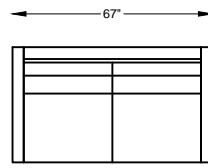

9703 DARBY

970399 LARGE SOFA

970320 SOFA

970313 LOVESEAT

970386 CHAIR-1/2

970304 CHAIR

970305 CORNER CHAIR

970398L or R ONE ARM LARGE SOFA
*SHOWN AS LEFT ARM

970317L or R ONE ARM SOFA
*SHOWN AS LEFT ARM

970310L or R ONE ARM LOVESEAT
*SHOWN AS LEFT ARM

9703113L or R ONE ARM CHAIR 1-1/2
*SHOWN AS LEFT ARM

970303L or R ONE ARM CHAIR
*SHOWN AS LEFT ARM

970307L or R ONE ARM CHAISE
*SHOWN AS LEFT ARM

970397 ARMLESS LARGE SOFA

970314 ARMLESS SOFA

970309 ARMLESS LOVESEAT

9703114 ARMLESS CHAIR-1/2

970302 ARMLESS CHAIR

970301 OTTOMAN

970323 WEDGE

Scale: 3/16" = 1'-0"

*NOTE: L or R IS DETERMINED BY FACING AT THE PIECE