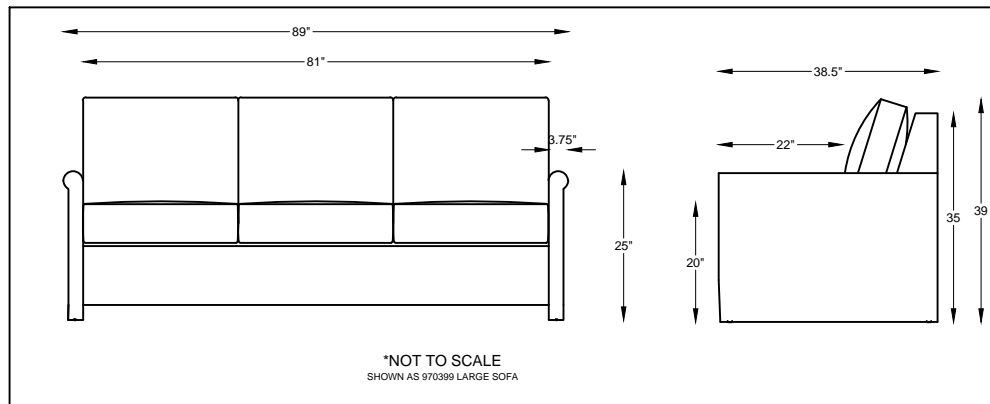

970397 ARMLESS LARGE SOFA

970314 ARMLESS SOFA

970309 ARMLESS LOVESEAT

9703114 ARMLESS CHAIR-1/2

970302 ARMLESS CHAIR

970301 OTTOMAN

970323 WEDGE

Scale: 3/16" = 1'-0"

*NOTE: L or R IS DETERMINED BY FACING AT THE PIECE