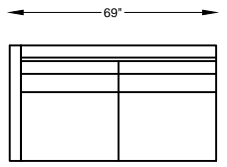

9703 DARBY

970399 LARGE SOFA

970320 SOFA

970313 LOVESEAT

970386 CHAIR-1/2

970304 CHAIR

970305 CORNER CHAIR

970398L or R ONE ARM LARGE SOFA
*SHOWN AS LEFT ARM

970317L or R ONE ARM SOFA
*SHOWN AS LEFT ARM

970310L or R ONE ARM LOVESEAT
*SHOWN AS LEFT ARM

9703113L or R ONE ARM CHAIR 1-1/2
*SHOWN AS LEFT ARM

970303L or R ONE ARM CHAIR
*SHOWN AS LEFT ARM

970307L or R ONE ARM CHAISE
*SHOWN AS LEFT ARM

970397 ARMLESS LARGE SOFA

970314 ARMLESS SOFA

970309 ARMLESS LOVESEAT

9703114 ARMLESS CHAIR-1/2

970302 ARMLESS CHAIR

970301 OTTOMAN

970323 WEDGE

Scale: 3/16" = 1'-0"

*NOTE: L or R IS DETERMINED BY FACING AT THE PIECE