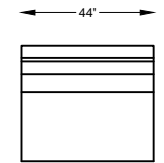

970317L or R ONE ARM SOFA
*SHOWN AS LEFT ARM

970310L or R ONE ARM LOVESEAT
*SHOWN AS LEFT ARM

9703113L or R ONE ARM CHAIR 1-1/2
*SHOWN AS LEFT ARM

970303L or R ONE ARM CHAIR
*SHOWN AS LEFT ARM

970307L or R ONE ARM CHAISE
*SHOWN AS LEFT ARM

970397 ARMLESS LARGE SOFA

970314 ARMLESS SOFA

970309 ARMLESS LOVESEAT

9703114 ARMLESS CHAIR-1/2

970302 ARMLESS CHAIR

970301 OTTOMAN

970323 WEDGE

Scale: 3/16" = 1'-0"

*NOTE: L or R IS DETERMINED BY FACING AT THE PIECE