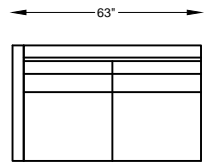

9703 DARBY

970399 LARGE SOFA

970320 SOFA

970313 LOVESEAT

970386 CHAIR-1/2

970304 CHAIR

970305 CORNER CHAIR

970398L or R ONE ARM LARGE SOFA
*SHOWN AS LEFT ARM

970317L or R ONE ARM SOFA
*SHOWN AS LEFT ARM

970310L or R ONE ARM LOVESEAT
*SHOWN AS LEFT ARM

9703113L or R ONE ARM CHAIR 1-1/2
*SHOWN AS LEFT ARM

970303L or R ONE ARM CHAIR
*SHOWN AS LEFT ARM

970307L or R ONE ARM CHAISE
*SHOWN AS LEFT ARM

970397 ARMLESS LARGE SOFA

970314 ARMLESS SOFA

970309 ARMLESS LOVESEAT

9703114 ARMLESS CHAIR-1/2

970302 ARMLESS CHAIR

970301 OTTOMAN

970323 WEDGE

Scale: 3/16" = 1'-0"

*NOTE: L or R IS DETERMINED BY FACING AT THE PIECE