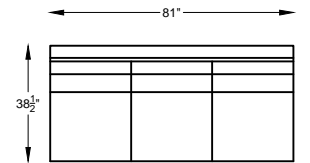

970317L or R ONE ARM SOFA
*SHOWN AS LEFT ARM

970310L or R ONE ARM LOVESEAT
*SHOWN AS LEFT ARM

9703113L or R ONE ARM CHAIR 1-1/2
*SHOWN AS LEFT ARM

970303L or R ONE ARM CHAIR
*SHOWN AS LEFT ARM

970307L or R ONE ARM CHAISE
*SHOWN AS LEFT ARM

970397 ARMLESS LARGE SOFA

970314 ARMLESS SOFA

970309 ARMLESS LOVESEAT

9703114 ARMLESS CHAIR-1/2

970302 ARMLESS CHAIR

970301 OTTOMAN

970323 WEDGE

Scale: 3/16" = 1'-0"