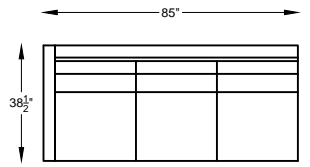

9703 DARBY

970399 LARGE SOFA

970320 SOFA

970313 LOVESEAT

970386 CHAIR-1/2

970304 CHAIR

970305 CORNER CHAIR

970398L or R ONE ARM LARGE SOFA
*SHOWN AS LEFT ARM

970317L or R ONE ARM SOFA
*SHOWN AS LEFT ARM

970310L or R ONE ARM LOVESEAT
*SHOWN AS LEFT ARM

9703113L or R ONE ARM CHAIR 1-1/2
*SHOWN AS LEFT ARM

970303L or R ONE ARM CHAIR
*SHOWN AS LEFT ARM

970307L or R ONE ARM CHAISE
*SHOWN AS LEFT ARM

970397 ARMLESS LARGE SOFA

970314 ARMLESS SOFA

970309 ARMLESS LOVESEAT

9703114 ARMLESS CHAIR-1/2

970302 ARMLESS CHAIR

970301 OTTOMAN

970323 WEDGE

Scale: 3/16" = 1'-0"

*NOTE: L or R IS DETERMINED BY FACING AT THE PIECE