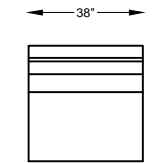

970397 ARMLESS LARGE SOFA

970314 ARMLESS SOFA

970309 ARMLESS LOVESEAT

9703114 ARMLESS CHAIR-1/2

970302 ARMLESS CHAIR

970301 OTTOMAN

970323 WEDGE

Scale: 3/16" = 1'-0"

This schematic is current as 02/017 . The company reserves the right to change dimensions and products offered. A more recent schematic may be available for this series. To see the most current schematic, go to <http://lazarind.com>

*NOTE: L or R IS DETERMINED BY FACING AT THE PIECE