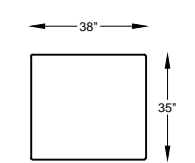

970397 ARMLESS LARGE SOFA

970314 ARMLESS SOFA

970309 ARMLESS LOVESEAT

9703114 ARMLESS CHAIR-1/2

970302 ARMLESS CHAIR

970301 OTTOMAN

970323 WEDGE

Scale: 3/16" = 1'-0"

*NOTE: L or R IS DETERMINED BY FACING AT THE PIECE