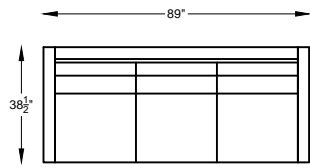

9703 DARBY

970399 LARGE SOFA

970320 SOFA

970313 LOVESEAT

970386 CHAIR-1/2

970304 CHAIR

970305 CORNER CHAIR

970398L or R ONE ARM LARGE SOFA
*SHOWN AS LEFT ARM

970317L or R ONE ARM SOFA
*SHOWN AS LEFT ARM

970310L or R ONE ARM LOVESEAT
*SHOWN AS LEFT ARM

9703113L or R ONE ARM CHAIR 1-1/2
*SHOWN AS LEFT ARM

970303L or R ONE ARM CHAIR
*SHOWN AS LEFT ARM

970307L or R ONE ARM CHAISE
*SHOWN AS LEFT ARM

*NOTE: L or R IS DETERMINED BY FACING AT THE PIECE