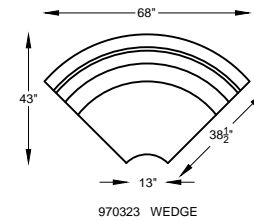

970397 ARMLESS LARGE SOFA

970314 ARMLESS SOFA

970309 ARMLESS LOVESEAT

9703114 ARMLESS CHAIR-1/2

970302 ARMLESS CHAIR

970301 OTTOMAN

970323 WEDGE

Scale: 3/16" = 1'-0"

*NOTE: L or R IS DETERMINED BY FACING AT THE PIECE