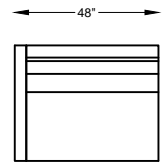

9703 DARBY

970399 LARGE SOFA

970320 SOFA

970313 LOVESEAT

970386 CHAIR-1/2

970304 CHAIR

970305 CORNER CHAIR

970398L or R ONE ARM LARGE SOFA
*SHOWN AS LEFT ARM

970317L or R ONE ARM SOFA
*SHOWN AS LEFT ARM

970310L or R ONE ARM LOVESEAT
*SHOWN AS LEFT ARM

9703113L or R ONE ARM CHAIR 1-1/2
*SHOWN AS LEFT ARM

970303L or R ONE ARM CHAIR
*SHOWN AS LEFT ARM

970307L or R ONE ARM CHAISE
*SHOWN AS LEFT ARM

970397 ARMLESS LARGE SOFA

970314 ARMLESS SOFA

970309 ARMLESS LOVESEAT

9703114 ARMLESS CHAIR-1/2

970302 ARMLESS CHAIR

970301 OTTOMAN

970323 WEDGE

Scale: 3/16" = 1'-0"

*NOTE: L or R IS DETERMINED BY FACING AT THE PIECE