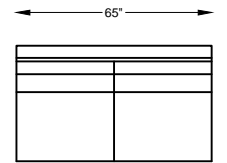

970317L or R ONE ARM SOFA
*SHOWN AS LEFT ARM

970310L or R ONE ARM LOVESEAT
*SHOWN AS LEFT ARM

9703113L or R ONE ARM CHAIR 1-1/2
*SHOWN AS LEFT ARM

970303L or R ONE ARM CHAIR
*SHOWN AS LEFT ARM

970307L or R ONE ARM CHAISE
*SHOWN AS LEFT ARM

970397 ARMLESS LARGE SOFA

970314 ARMLESS SOFA

970309 ARMLESS LOVESEAT

9703114 ARMLESS CHAIR-1/2

970302 ARMLESS CHAIR

970301 OTTOMAN

970323 WEDGE

Scale: 3/16" = 1'-0"