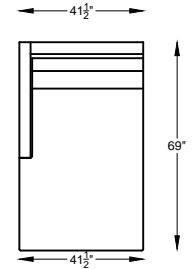

9703 DARBY

970399 LARGE SOFA

970320 SOFA

970313 LOVESEAT

970386 CHAIR-1/2

970304 CHAIR

970305 CORNER CHAIR

970398L or R ONE ARM LARGE SOFA
*SHOWN AS LEFT ARM

970317L or R ONE ARM SOFA
*SHOWN AS LEFT ARM

970310L or R ONE ARM LOVESEAT
*SHOWN AS LEFT ARM

9703113L or R ONE ARM CHAIR 1-1/2
*SHOWN AS LEFT ARM

970303L or R ONE ARM CHAIR
*SHOWN AS LEFT ARM

970307L or R ONE ARM CHAISE
*SHOWN AS LEFT ARM

970397 ARMLESS LARGE SOFA

970314 ARMLESS SOFA

970309 ARMLESS LOVESEAT

9703114 ARMLESS CHAIR-1/2

970302 ARMLESS CHAIR

970301 OTTOMAN

970323 WEDGE

Scale: 3/16" = 1'-0"

*NOTE: L or R IS DETERMINED BY FACING AT THE PIECE