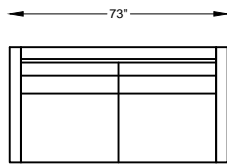

9703 DARBY

970399 LARGE SOFA

970320 SOFA

970313 LOVESEAT

970386 CHAIR-1/2

970304 CHAIR

970305 CORNER CHAIR

970398L or R ONE ARM LARGE SOFA
*SHOWN AS LEFT ARM

970317L or R ONE ARM SOFA
*SHOWN AS LEFT ARM

970310L or R ONE ARM LOVESEAT
*SHOWN AS LEFT ARM

9703113L or R ONE ARM CHAIR 1-1/2
*SHOWN AS LEFT ARM

970303L or R ONE ARM CHAIR
*SHOWN AS LEFT ARM

970307L or R ONE ARM CHAISE
*SHOWN AS LEFT ARM

970397 ARMLESS LARGE SOFA

970314 ARMLESS SOFA

970309 ARMLESS LOVESEAT

9703114 ARMLESS CHAIR-1/2

970302 ARMLESS CHAIR

970301 OTTOMAN

970323 WEDGE

Scale: 3/16" = 1'-0"

*NOTE: L or R IS DETERMINED BY FACING AT THE PIECE