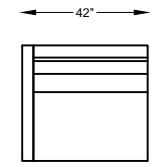

9703 DARBY

970399 LARGE SOFA

970320 SOFA

970313 LOVESEAT

970386 CHAIR-1/2

970304 CHAIR

970305 CORNER CHAIR

970398L or R ONE ARM LARGE SOFA
*SHOWN AS LEFT ARM

970317L or R ONE ARM SOFA
*SHOWN AS LEFT ARM

970310L or R ONE ARM LOVESEAT
*SHOWN AS LEFT ARM

9703113L or R ONE ARM CHAIR 1-1/2
*SHOWN AS LEFT ARM

970303L or R ONE ARM CHAIR
*SHOWN AS LEFT ARM

970307L or R ONE ARM CHAISE
*SHOWN AS LEFT ARM

970397 ARMLESS LARGE SOFA

970314 ARMLESS SOFA

970309 ARMLESS LOVESEAT

9703114 ARMLESS CHAIR-1/2

970302 ARMLESS CHAIR

970301 OTTOMAN

970323 WEDGE

Scale: 3/16" = 1'-0"

*NOTE: L or R IS DETERMINED BY FACING AT THE PIECE