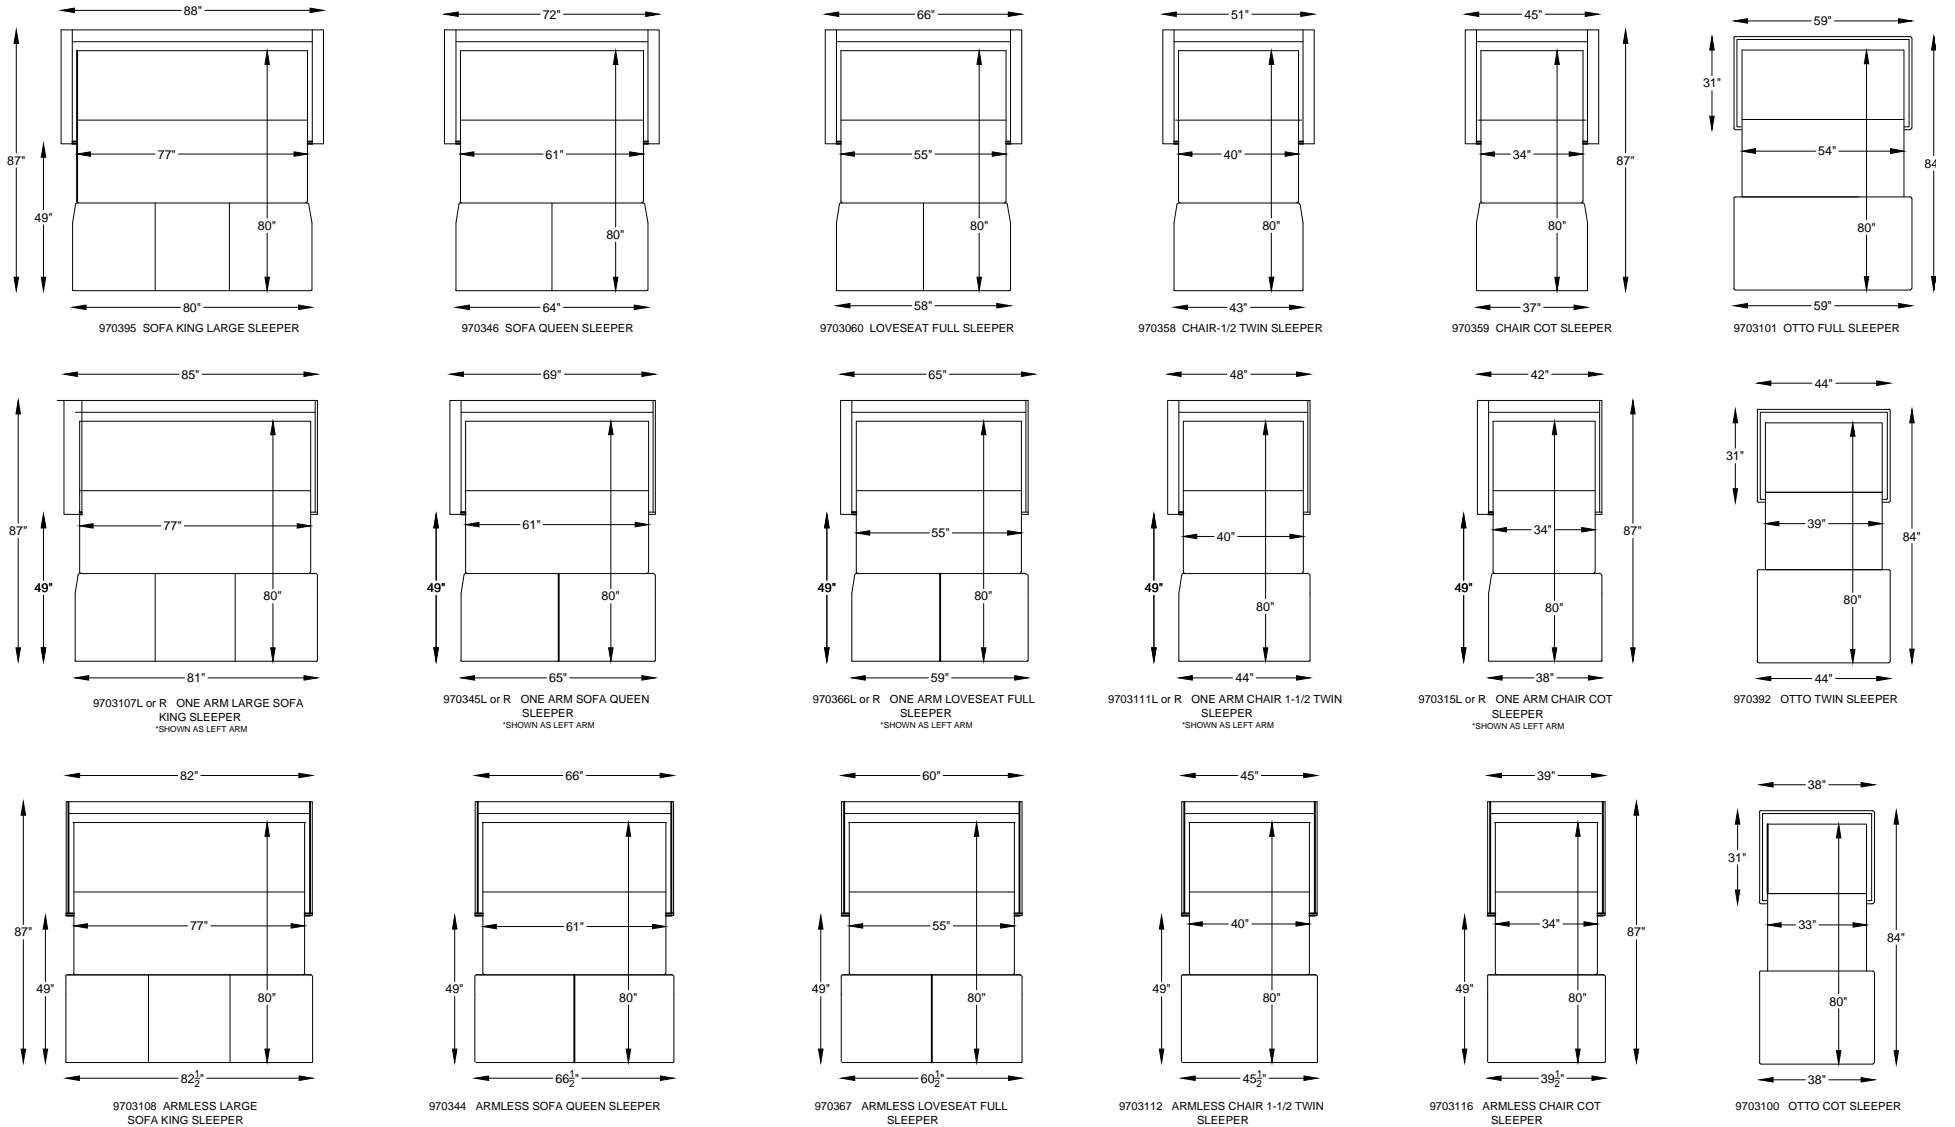

9703 DARBY

*TOP VIEW SHOWN WITH OPEN SLEEPER

*NOTE: NOT AVAILABLE FREE STANDING

Scale: 3/16" = 1'-0"

This schematic is current as 02/017. The company reserves the right to change dimensions and products offered. A more recent schematic may be available for this series. To see the most current schematic, go to <http://lazarind.com>

*NOTE: L or R IS DETERMINED BY FACING AT THE PIECE