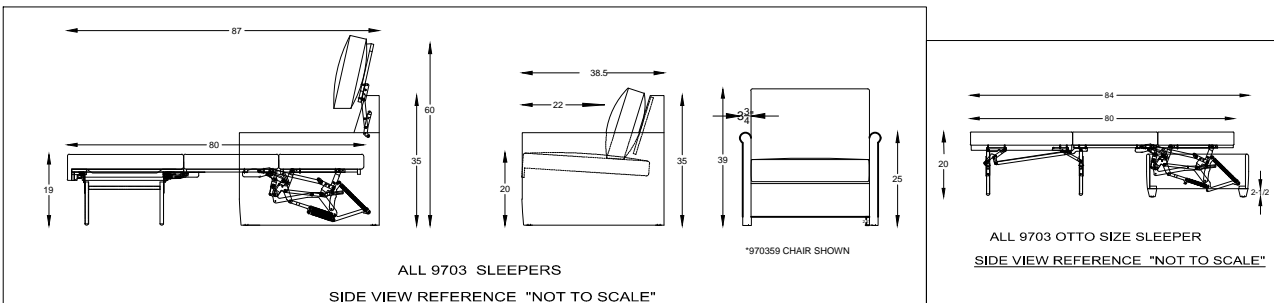

9703 DARBY

*TOP VIEW SHOWN WITH OPEN SLEEPER

*NOTE: NOT AVAILABLE FREE STANDING

Scale: 3/16" = 1'-0"

This schematic is current as 02/017. The company reserves the right to change dimensions and products offered. A more recent schematic may be available for this series. To see the most current schematic, go to <http://lazarind.com>

*NOTE: L or R IS DETERMINED BY FACING AT THE PIECE